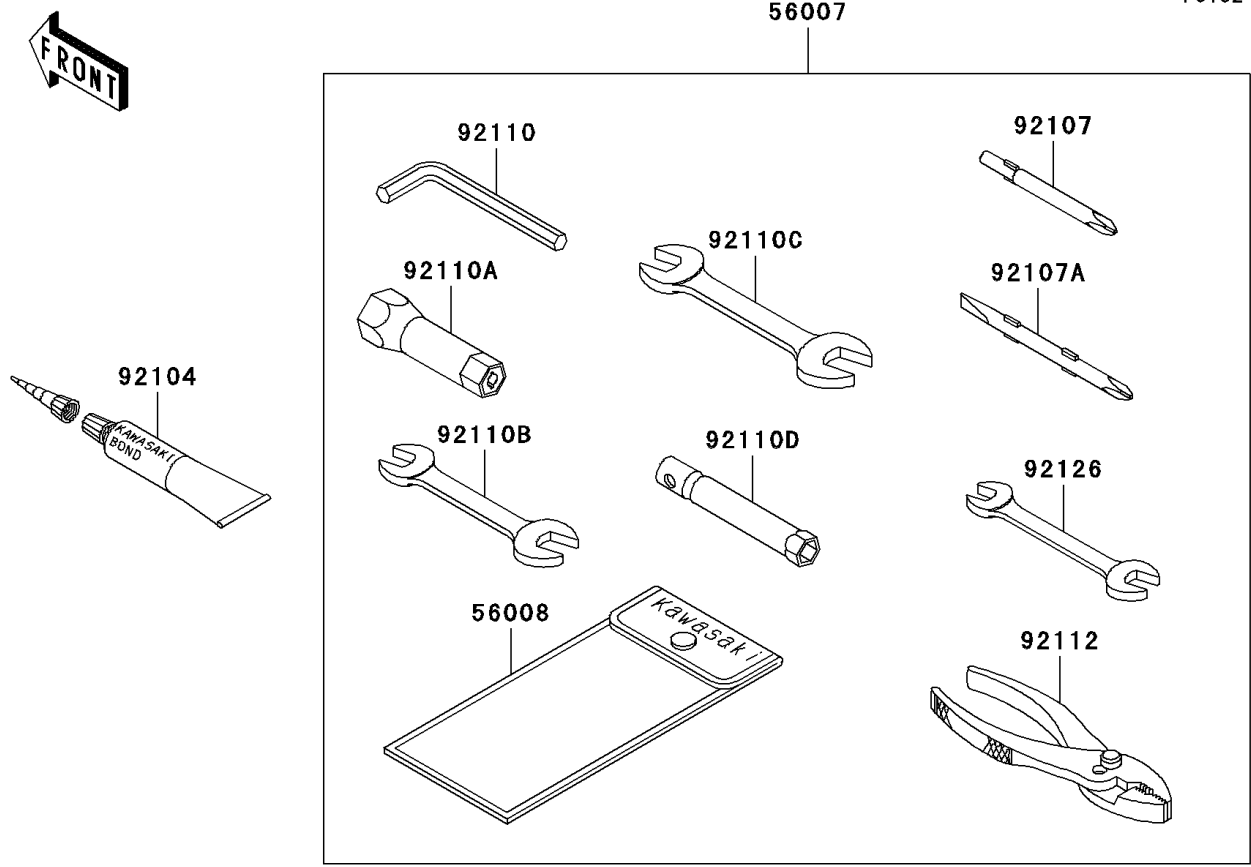

2002 900 STS PARTS DIAGRAM

Owner's Tools

F3182

2002 900 STS PARTS LIST

Owner's Tools

ITEM NAME	PART NUMBER	QUANTITY
CASE-ASSY,TOOL (Ref # 11021)	11021-3706	1
BRACKET,DECK,UPPER (Ref # 11050)	11050-3785	1
BRACKET,DECK,INSIDE (Ref # 11052)	11052-3720	1
HOLDER-ASSY,TOOL CASE (Ref # 14079)	14079-3716	1
TOOL-KIT (Ref # 56007)	56007-3711	1
BAG,TOOL (Ref # 56008)	56008-006	1
NUT,FLANGED,8MM (Ref # 92015)	92015-3709	2
NUT,6MM (Ref # 92015A)	92015-3767	2
CLAMP,SPEED,L=43 (Ref # 92037)	92037-1290	1
GROMMET (Ref # 92071)	92071-3831	2
BAND,TOOL CASE (Ref # 92072)	92072-3842	1
GASKET-LIQUID,TUBE,100G,SILVER (Ref # 92104)	92104-002	AR
TOOL-DRIVER,#3PHILLIPS (Ref # 92107)	92107-005	1
TOOL-DRIVER,#2PHILLIPS&SLOT (Ref # 92107A)	92107-1051	1
TOOL-WRENCH,ALLEN,5MM (Ref # 92110)	92110-1015	1
TOOL-WRENCH,BOX,21MM (Ref # 92110A)	92110-1113	1
TOOL-WRENCH,OPEN END,10X12 (Ref # 92110B)	92110-1152	1
TOOL-WRENCH,OPEN END,14X17 (Ref # 92110C)	92110-1153	1
TOOL-WRENCH,BOX,10MM (Ref # 92110D)	92110-1156	1
TOOL-PLIERS (Ref # 92112)	92112-1001	1
TOOL-WRENCH,OPEN END,8X10 (Ref # 92126)	92126-004	1