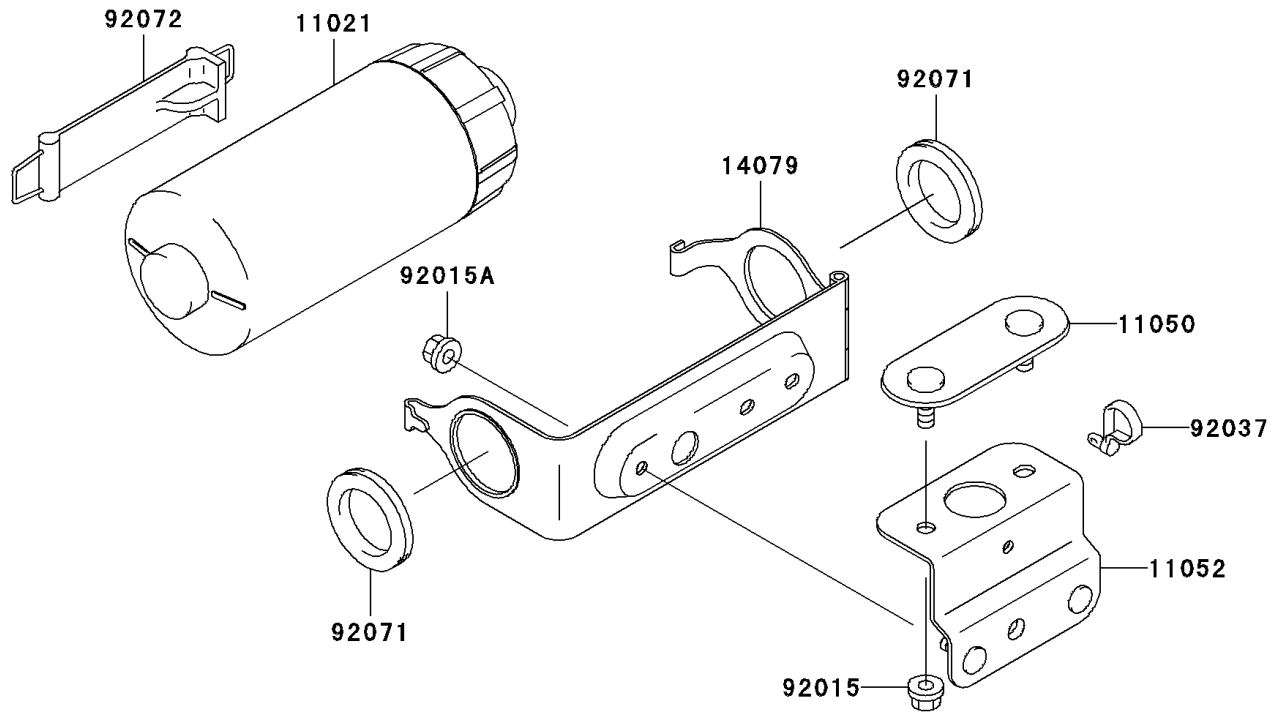

2002 900 STS PARTS DIAGRAM

Owner's Tools

F3182

2002 900 STS PARTS LIST

Owner's Tools

ITEM NAME	PART NUMBER	QUANTITY
CASE-ASSY,TOOL (Ref # 11021)	11021-3706	1
BRACKET,DECK,UPPER (Ref # 11050)	11050-3785	1
BRACKET,DECK,INSIDE (Ref # 11052)	11052-3720	1
HOLDER-ASSY,TOOL CASE (Ref # 14079)	14079-3716	1
TOOL-KIT (Ref # 56007)	56007-3711	1
BAG,TOOL (Ref # 56008)	56008-006	1
NUT,FLANGED,8MM (Ref # 92015)	92015-3709	2
NUT,6MM (Ref # 92015A)	92015-3767	2
CLAMP,SPEED,L=43 (Ref # 92037)	92037-1290	1
GROMMET (Ref # 92071)	92071-3831	2
BAND,TOOL CASE (Ref # 92072)	92072-3842	1
GASKET-LIQUID,TUBE,100G,SILVER (Ref # 92104)	92104-002	AR
TOOL-DRIVER,#3PHILLIPS (Ref # 92107)	92107-005	1
TOOL-DRIVER,#2PHILLIPS&SLOT (Ref # 92107A)	92107-1051	1
TOOL-WRENCH,ALLEN,5MM (Ref # 92110)	92110-1015	1
TOOL-WRENCH,BOX,21MM (Ref # 92110A)	92110-1113	1
TOOL-WRENCH,OPEN END,10X12 (Ref # 92110B)	92110-1152	1
TOOL-WRENCH,OPEN END,14X17 (Ref # 92110C)	92110-1153	1
TOOL-WRENCH,BOX,10MM (Ref # 92110D)	92110-1156	1
TOOL-PLIERS (Ref # 92112)	92112-1001	1
TOOL-WRENCH,OPEN END,8X10 (Ref # 92126)	92126-004	1