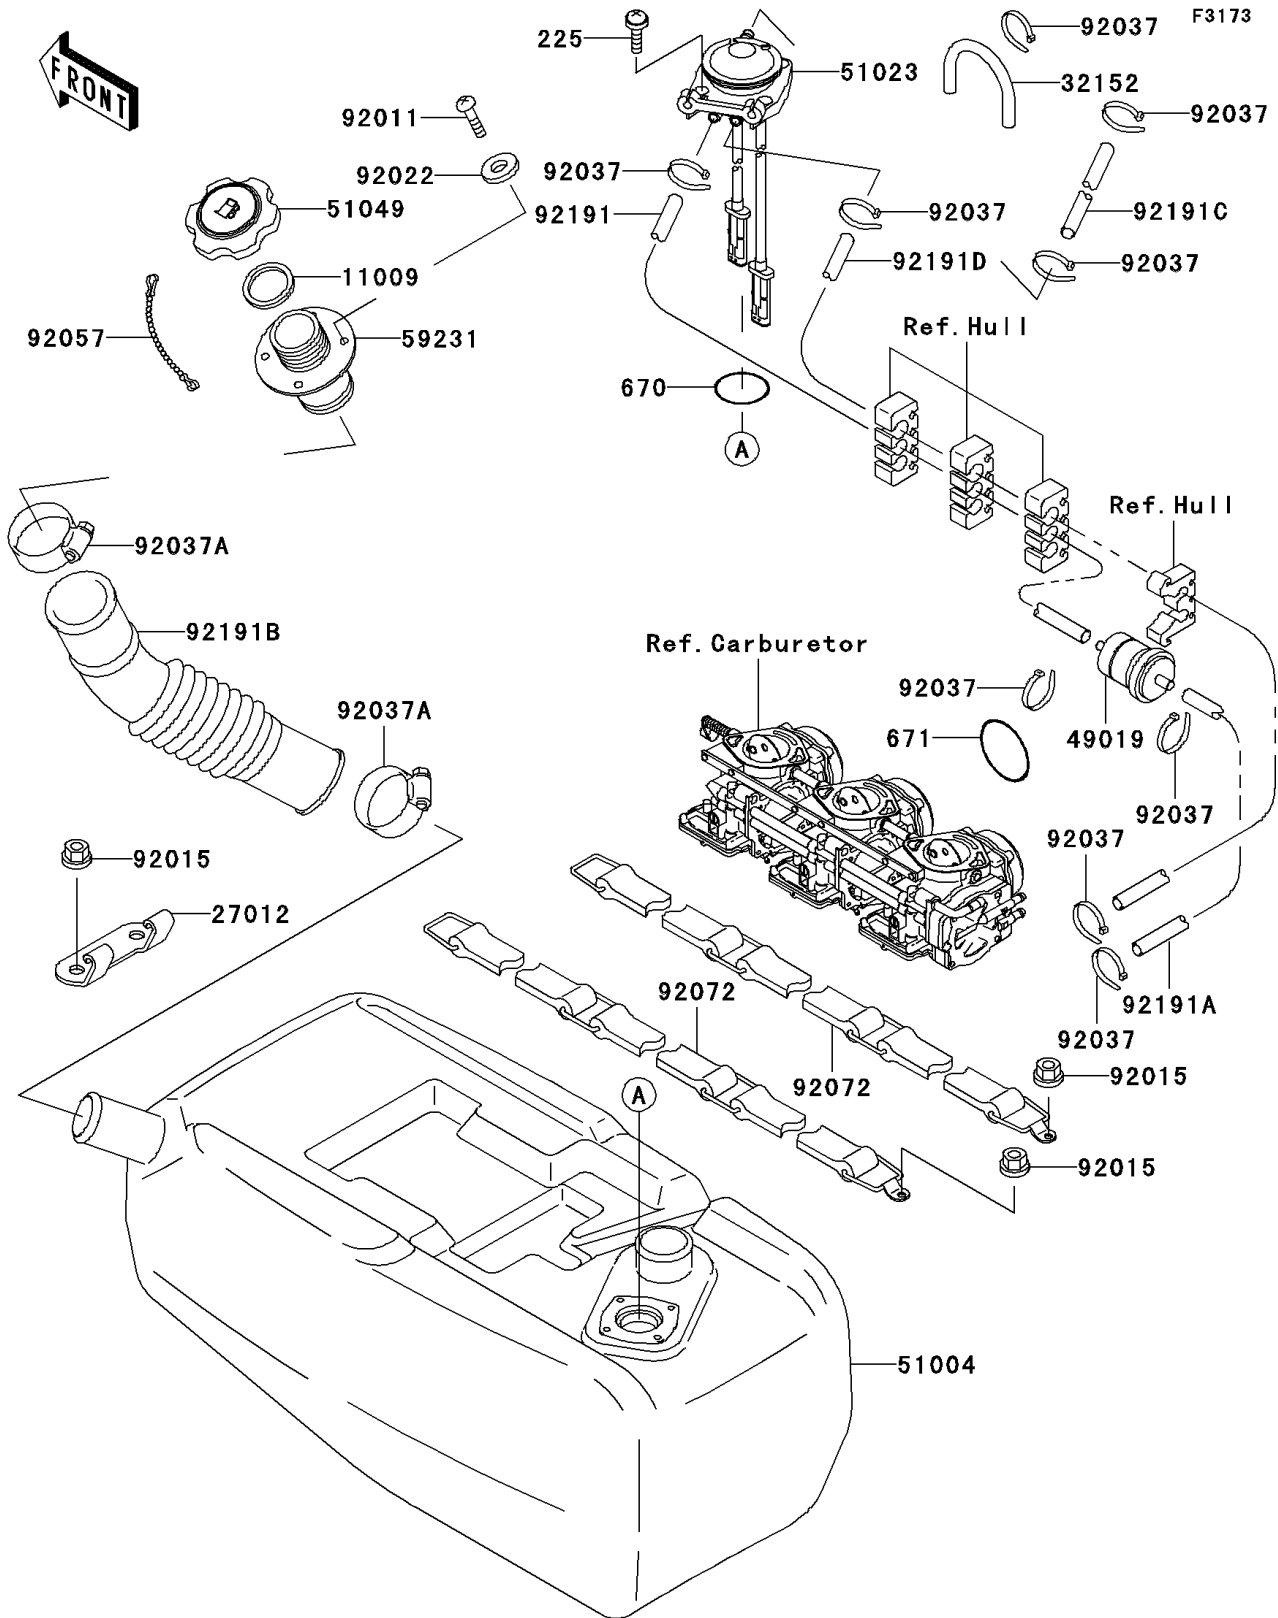

2002 900 STS PARTS DIAGRAM

Fuel Tank

2002 900 STS PARTS LIST

Fuel Tank

ITEM NAME	PART NUMBER	QUANTITY
SCREW-PAN-WSP-CROS,5X20 (Ref # 225)	225R0520	4
O RING,36MM (Ref # 670)	670B3036	1
O RING,65MM (Ref # 671)	671B2565	1
GASKET,TANK CAP (Ref # 11009)	11009-3020	1
HOOK (Ref # 27012)	27012-3802	2
PIPE (Ref # 32152)	32152-3705	1
FILTER-FUEL (Ref # 49019)	49019-3712	1
TANK-FUEL (Ref # 51004)	51004-3721	1
TAP-ASSY,FUEL (Ref # 51023)	51023-3733	1
CAP-TANK,FUEL (Ref # 51049)	51049-3714	1
FILLER,FUEL TANK (Ref # 59231)	59231-3716	1
SCREW (Ref # 92011)	92011-562	4
NUT,6MM (Ref # 92015)	92015-3767	8
WASHER (Ref # 92022)	92022-563	4
CLAMP (Ref # 92037)	92037-1173	9
CLAMP (Ref # 92037A)	92037-3009	2
CHAIN,COVER,L=100 (Ref # 92057)	92057-3704	1
BAND,FUEL TANK (Ref # 92072)	92072-3794	4
TUBE,"ON",5.8X10.8X270 (Ref # 92191)	92191-3708	1
TUBE,"ON",5.8X10.8X940 (Ref # 92191A)	92191-3715	1
TUBE (Ref # 92191B)	92191-3735	1
TUBE,5.8X10.8X1000 (Ref # 92191C)	92191-3736	1
TUBE,"RETURN" (Ref # 92191D)	92191-3939	1