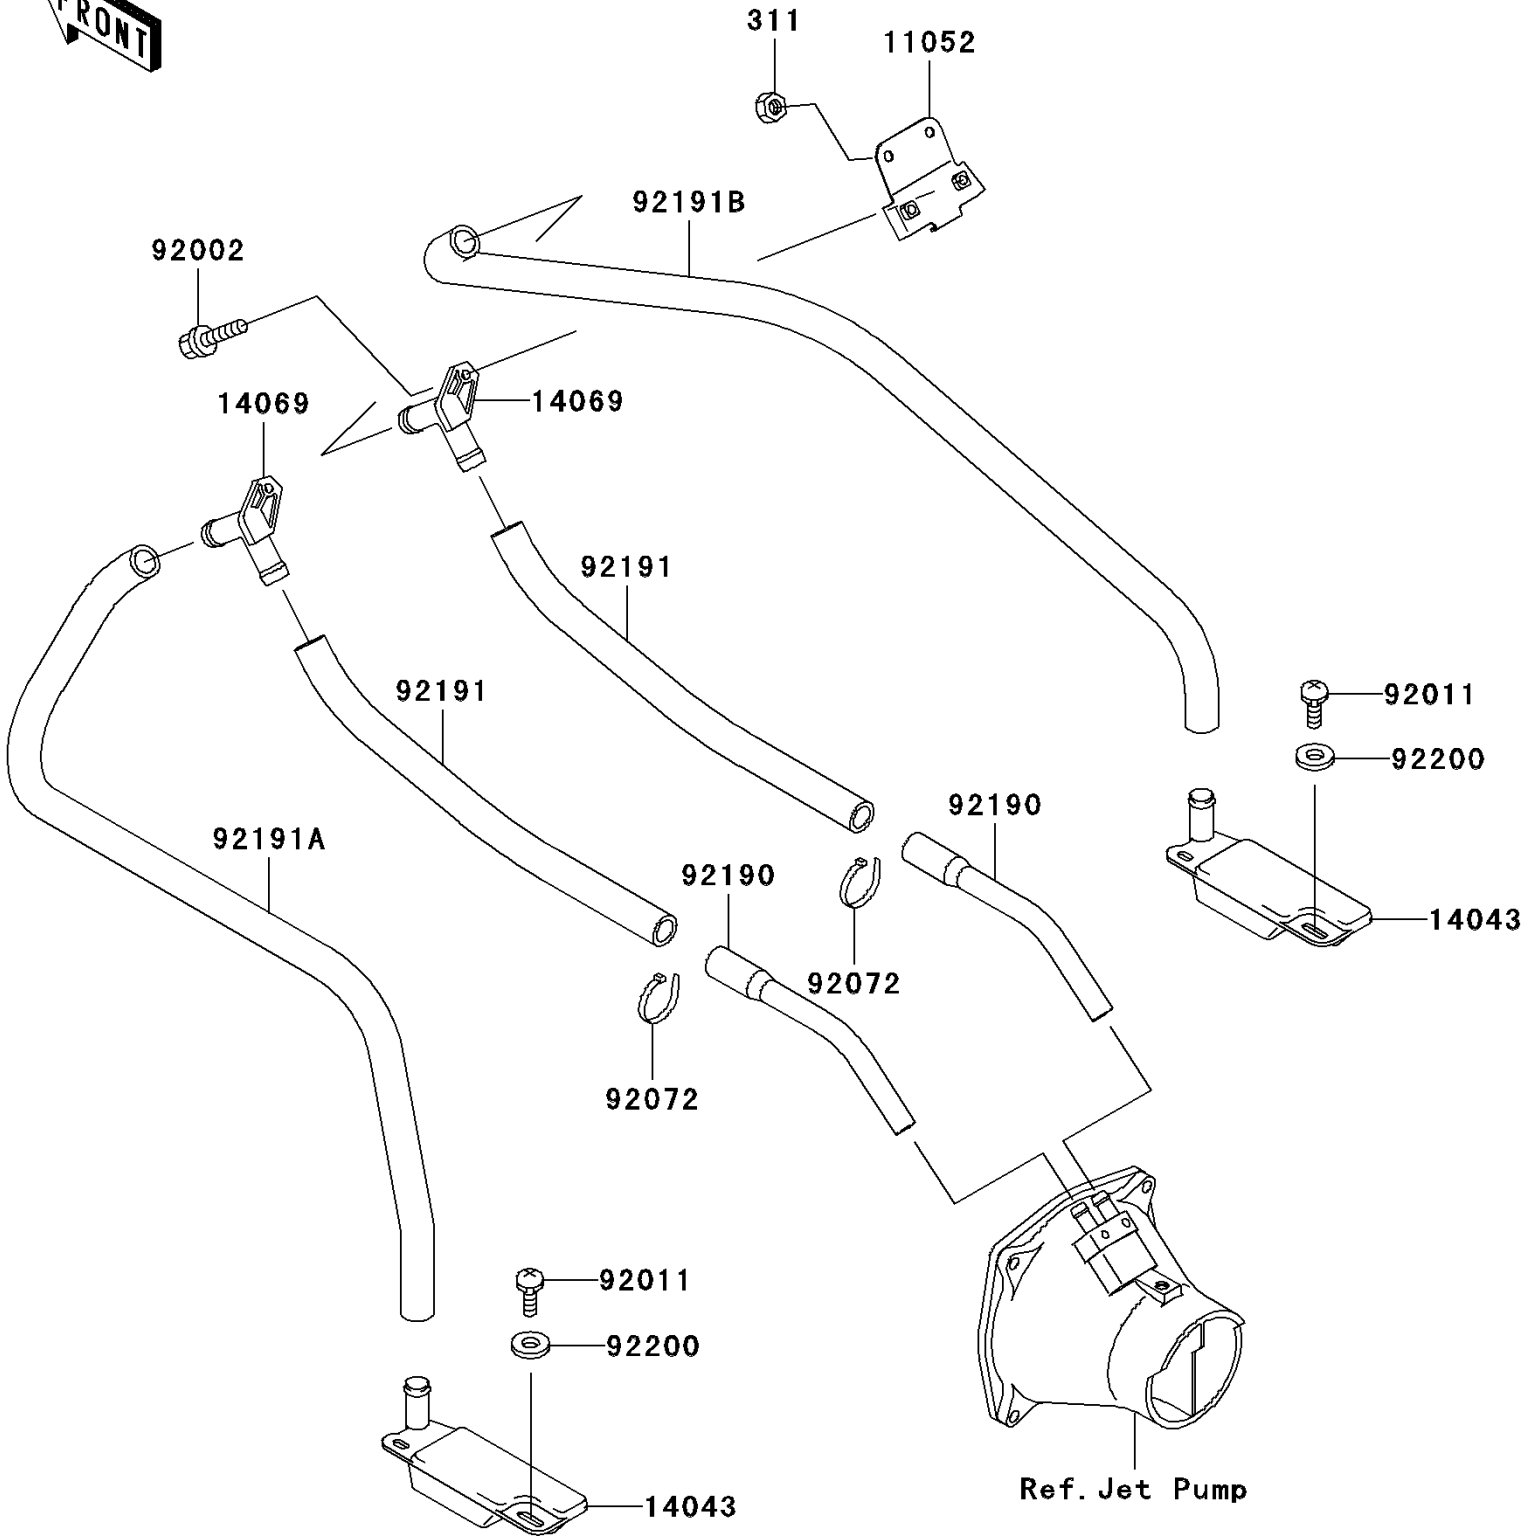

2002 900 STS PARTS DIAGRAM

Bilge System

F3145

2002 900 STS PARTS LIST

Bilge System

ITEM NAME	PART NUMBER	QUANTITY
NUT-HEX,6MM (Ref # 311)	311R0600	2
BRACKET (Ref # 11052)	11052-3718	1
FILTER (Ref # 14043)	14043-3708	2
BREATHER (Ref # 14069)	14069-3708	2
BOLT,6X16 (Ref # 92002)	92002-3728	2
SCREW,TAPPING (Ref # 92011)	92011-561	4
BAND,L=201 (Ref # 92072)	92072-3778	2
TUBE,HULL-NOZZLE (Ref # 92190)	92190-3971	2
TUBE,BREATHER-HULL (Ref # 92191)	92191-3820	2
TUBE,FILTER-BREATHER(LH) (Ref # 92191A)	92191-3821	1
TUBE,FILTER-BREATHER(RH) (Ref # 92191B)	92191-3822	1
WASHER,5.9X16X1.5 (Ref # 92200)	92200-3714	4