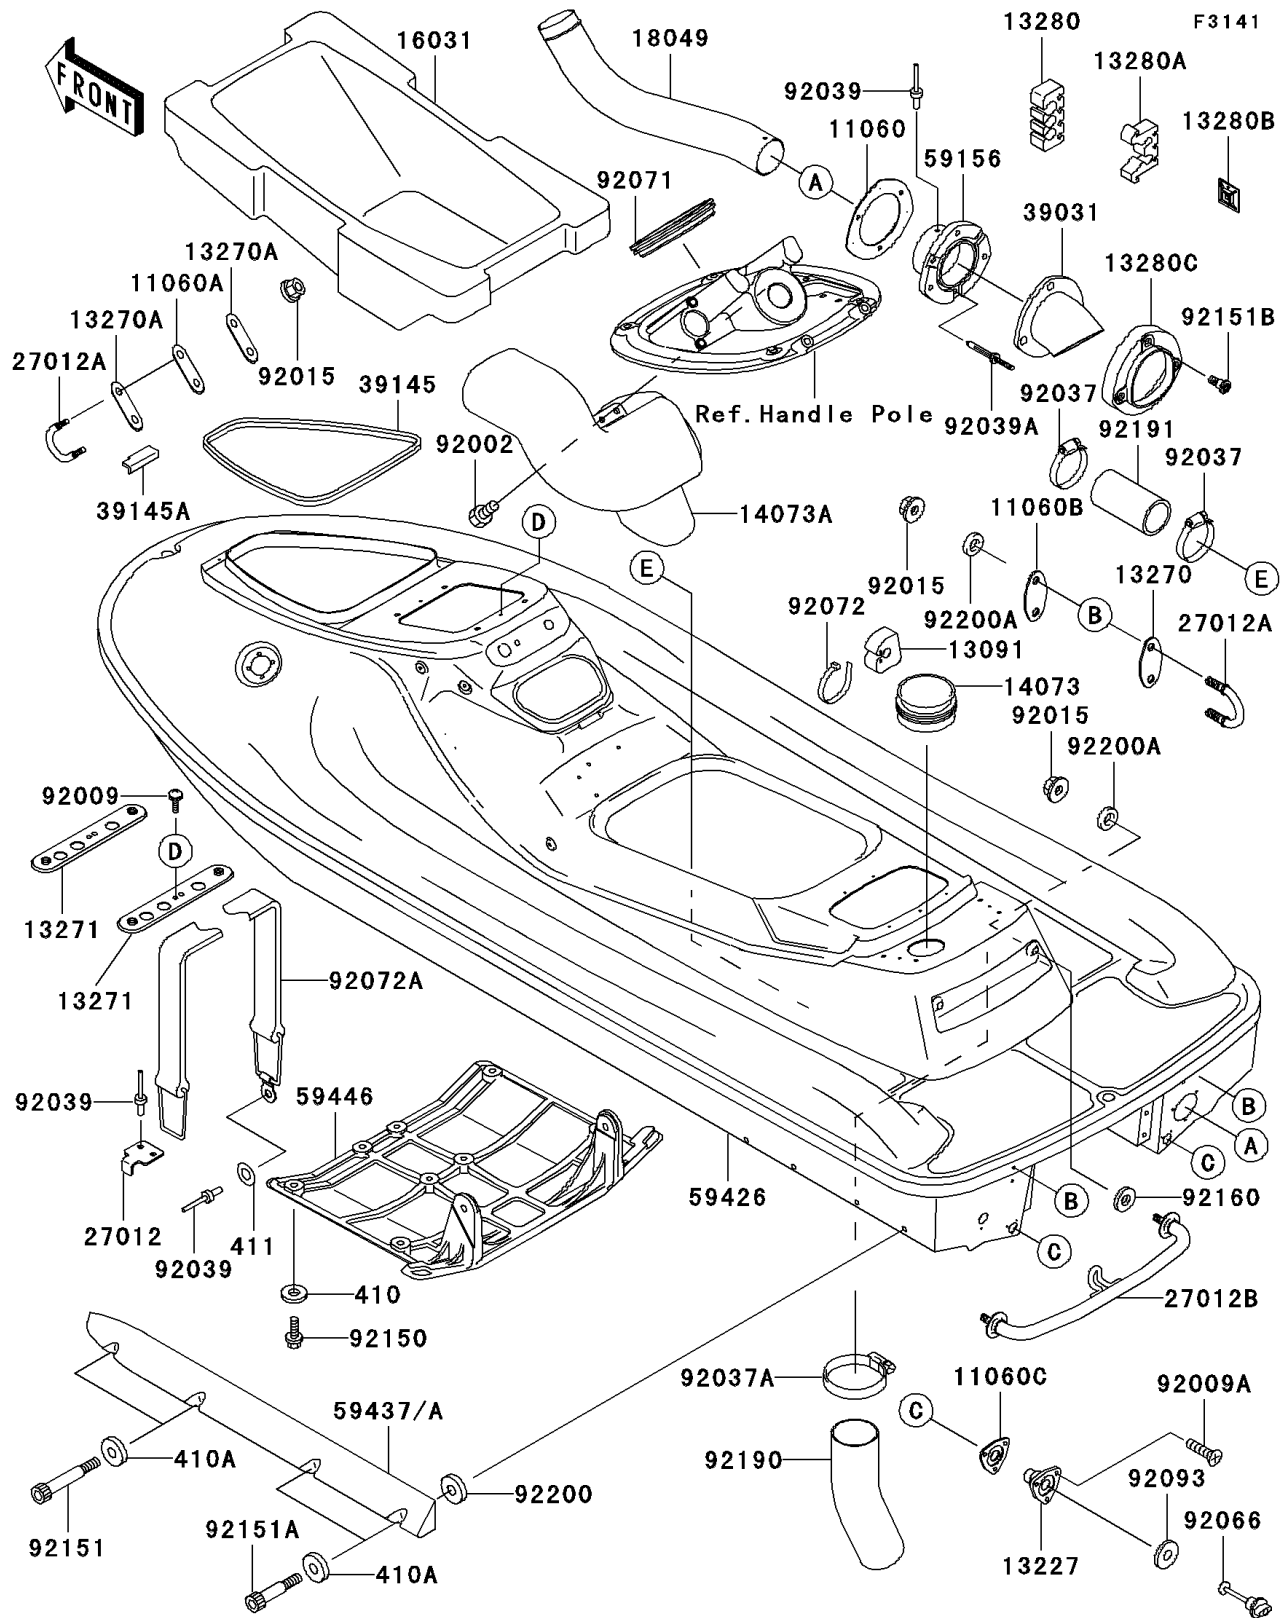

2002 900 STS PARTS DIAGRAM

Hull