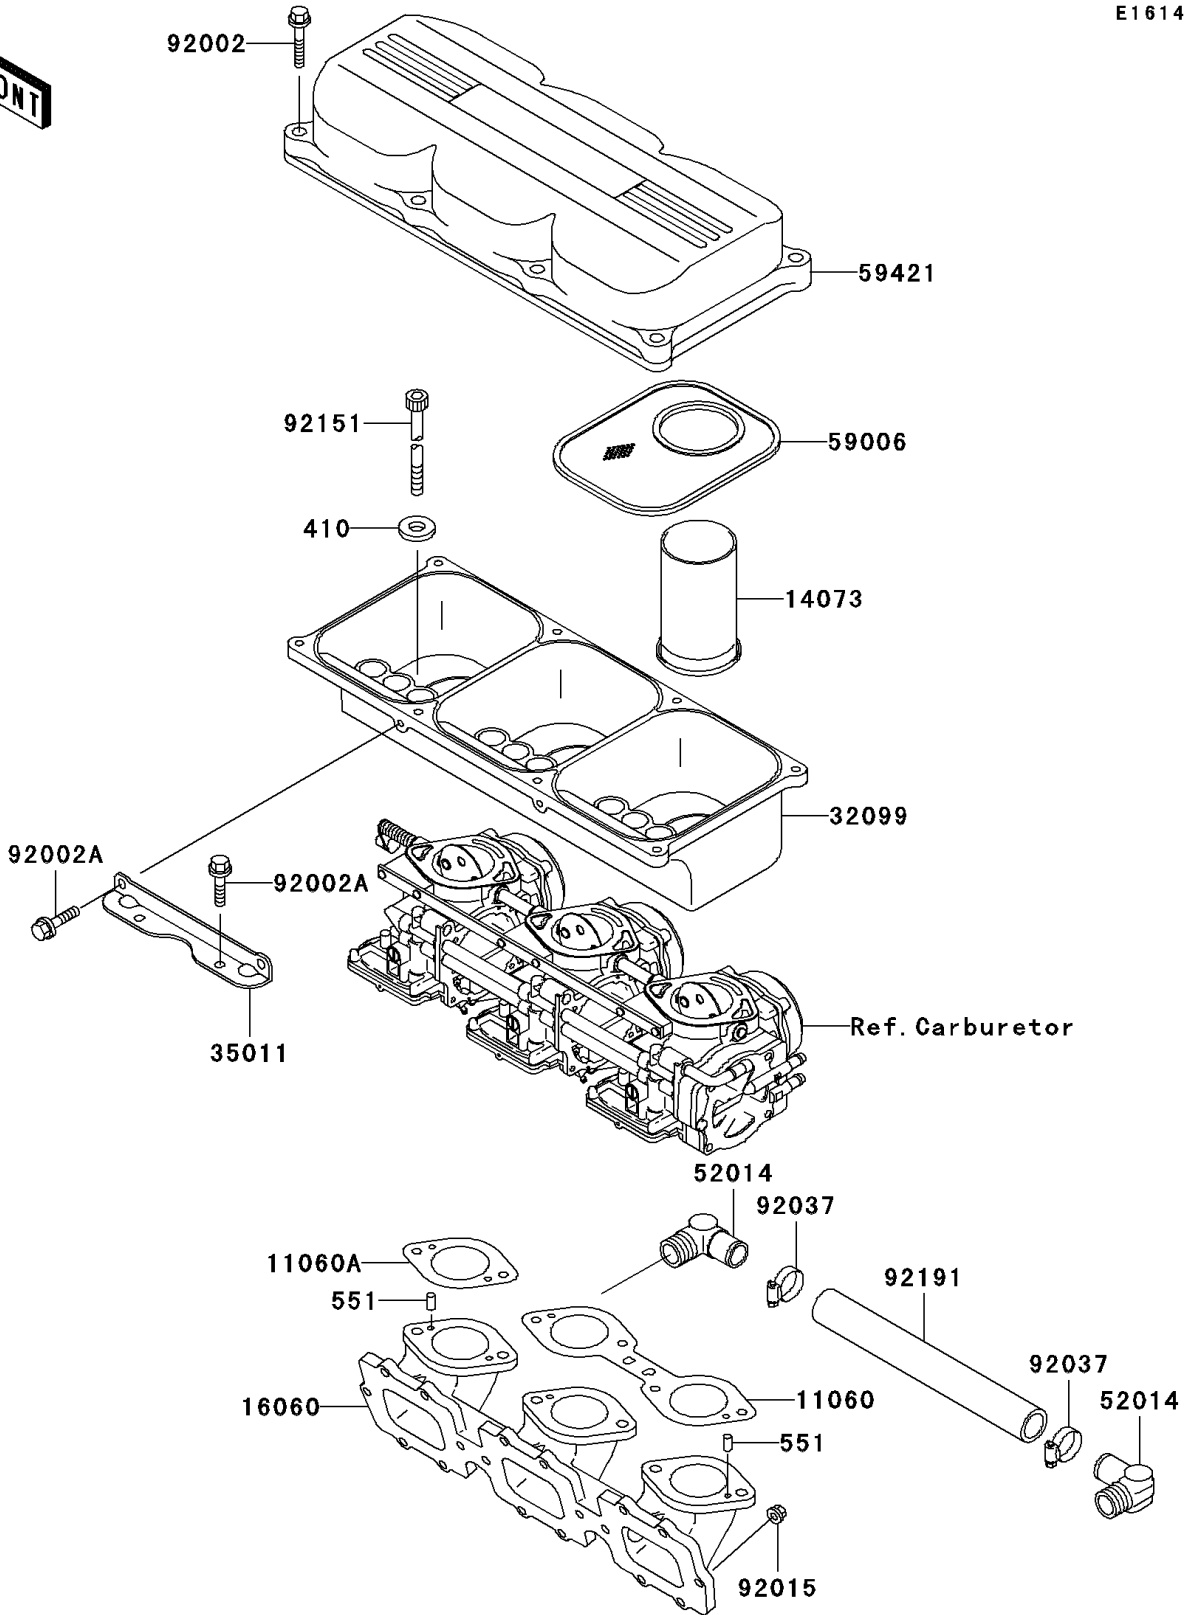

2002 900 STS PARTS DIAGRAM

Flame Arrester

E1614

2002 900 STS PARTS LIST

Flame Arrester

ITEM NAME	PART NUMBER	QUANTITY
WASHER-PLAIN-SMALL,6MM (Ref # 410)	410S0600	6
PIN-DOWEL (Ref # 551)	551R0408	4
GASKET,CARBURETOR (Ref # 11060)	11060-3775	1
GASKET (Ref # 11060A)	11060-3776	1
DUCT (Ref # 14073)	14073-3772	3
PIPE-INTAKE (Ref # 16060)	16060-3709	1
CASE (Ref # 32099)	32099-3830	1
STAY (Ref # 35011)	35011-3707	1
ELBOW (Ref # 52014)	52014-3712	2
ARRESTER-FLAME (Ref # 59006)	59006-3713	3
COVER-INTAKE (Ref # 59421)	59421-3724	1
BOLT,6X30 (Ref # 92002)	92002-3726	8
BOLT,6X16 (Ref # 92002A)	92002-3728	4
NUT,6MM (Ref # 92015)	92015-3767	18
CLAMP,COOLING HOSE (Ref # 92037)	92037-1589	2
BOLT,SOCKET,6X130 (Ref # 92151)	92151-3725	6
TUBE (Ref # 92191)	92191-3778	1