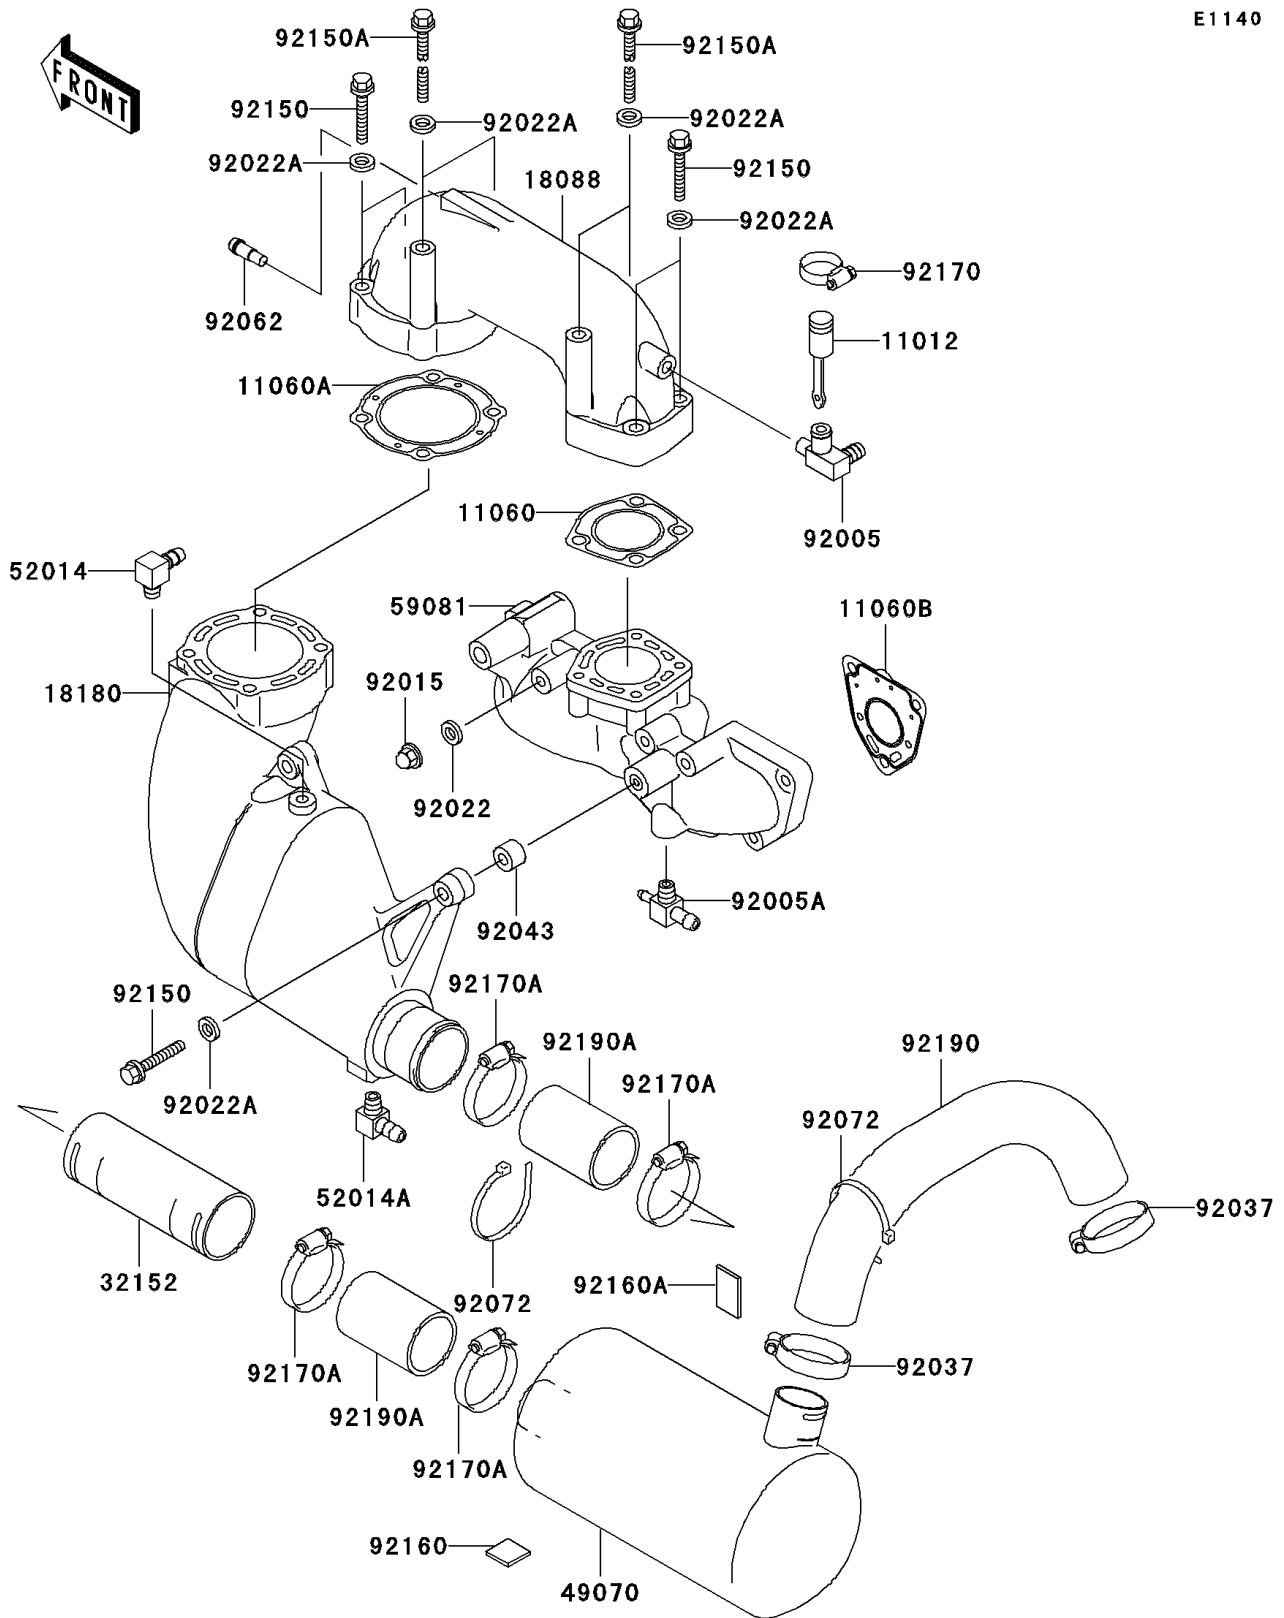

2002 900 STS PARTS DIAGRAM

Muffler(s)

E1140

2002 900 STS PARTS LIST

Muffler(s)

ITEM NAME	PART NUMBER	QUANTITY
CAP (Ref # 11012)	11012-3757	1
GASKET (Ref # 11060)	11060-3754	1
GASKET (Ref # 11060A)	11060-3755	1
GASKET (Ref # 11060B)	11060-3756	3
PIPE-EXHAUST (Ref # 18088)	18088-3706	1
BODY-MUFFLER (Ref # 18180)	18180-3724	1
PIPE (Ref # 32152)	32152-3758	1
MUFFLER-COMP (Ref # 49070)	49070-3734	1
ELBOW (Ref # 52014)	52014-3709	1
ELBOW (Ref # 52014A)	52014-3711	1
MANIFOLD-EXHAUST (Ref # 59081)	59081-3732	1
FITTING (Ref # 92005)	92005-3715	1
FITTING (Ref # 92005A)	92005-3720	1
NUT,CAP,8MM (Ref # 92015)	92015-1371	9
WASHER,8.2X18X1.5 (Ref # 92022)	92022-1964	9
WASHER,10.2X20X1.5 (Ref # 92022A)	92022-3742	10
CLAMP (Ref # 92037)	92037-3738	2
PIN,11X14X12.3 (Ref # 92043)	92043-1266	2
NOZZLE (Ref # 92062)	92062-3705	1
BAND,L=368.3 (Ref # 92072)	92072-3808	2
BOLT,10X50 (Ref # 92150)	92150-3819	6
BOLT,10X125 (Ref # 92150A)	92150-3825	4
DAMPER,25X25 (Ref # 92160)	92160-3864	1
DAMPER,40X25 (Ref # 92160A)	92160-3865	1
CLAMP (Ref # 92170)	92170-3729	1
CLAMP (Ref # 92170A)	92170-3754	4
TUBE,MUFFLER-TAILPIPE (Ref # 92190)	92190-3938	1
TUBE,CHAMBER-MUFLER (Ref # 92190A)	92190-3950	2