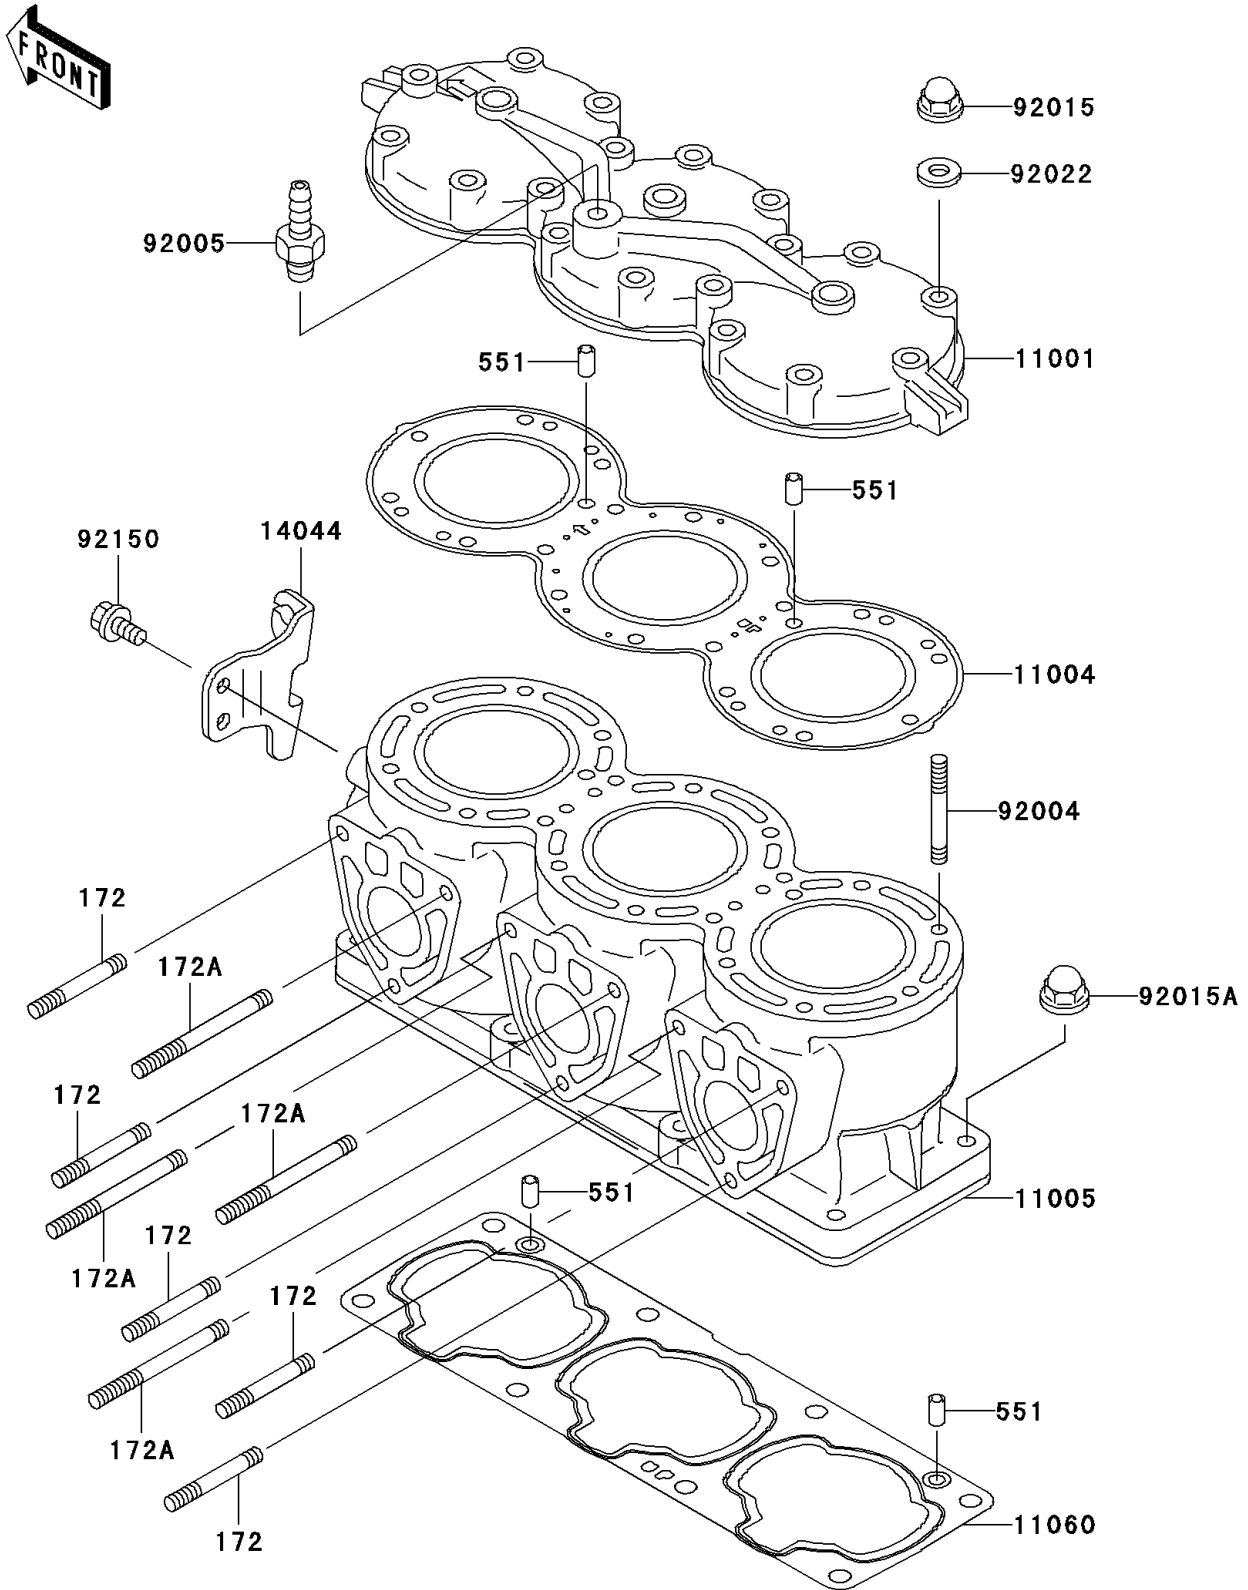

2002 900 STS PARTS DIAGRAM

Cylinder Head/Cylinder

E1110

2002 900 STS PARTS LIST

Cylinder Head/Cylinder

ITEM NAME	PART NUMBER	QUANTITY
BOLT-STUD (Ref # 172)	172R0830	5
BOLT-STUD,8X75 (Ref # 172A)	172R0875	4
PIN-DOWEL (Ref # 551)	551R0812	4
HEAD-CYLINDER (Ref # 11001)	11001-3737	1
GASKET-HEAD (Ref # 11004)	11004-3713	1
CYLINDER-ENGINE (Ref # 11005)	11005-3750	1
GASKET,CYLINDER BASE (Ref # 11060)	11060-3752	1
HOLDER-CABLE (Ref # 14044)	14044-3729	1
STUD,8X43 (Ref # 92004)	92004-3715	18
FITTING (Ref # 92005)	92005-3714	1
NUT,CAP,8MM (Ref # 92015)	92015-1371	18
NUT,10MM (Ref # 92015A)	92015-1649	8
WASHER,8.2X18X1.5 (Ref # 92022)	92022-1964	18
BOLT,8X16 (Ref # 92150)	92150-3722	2