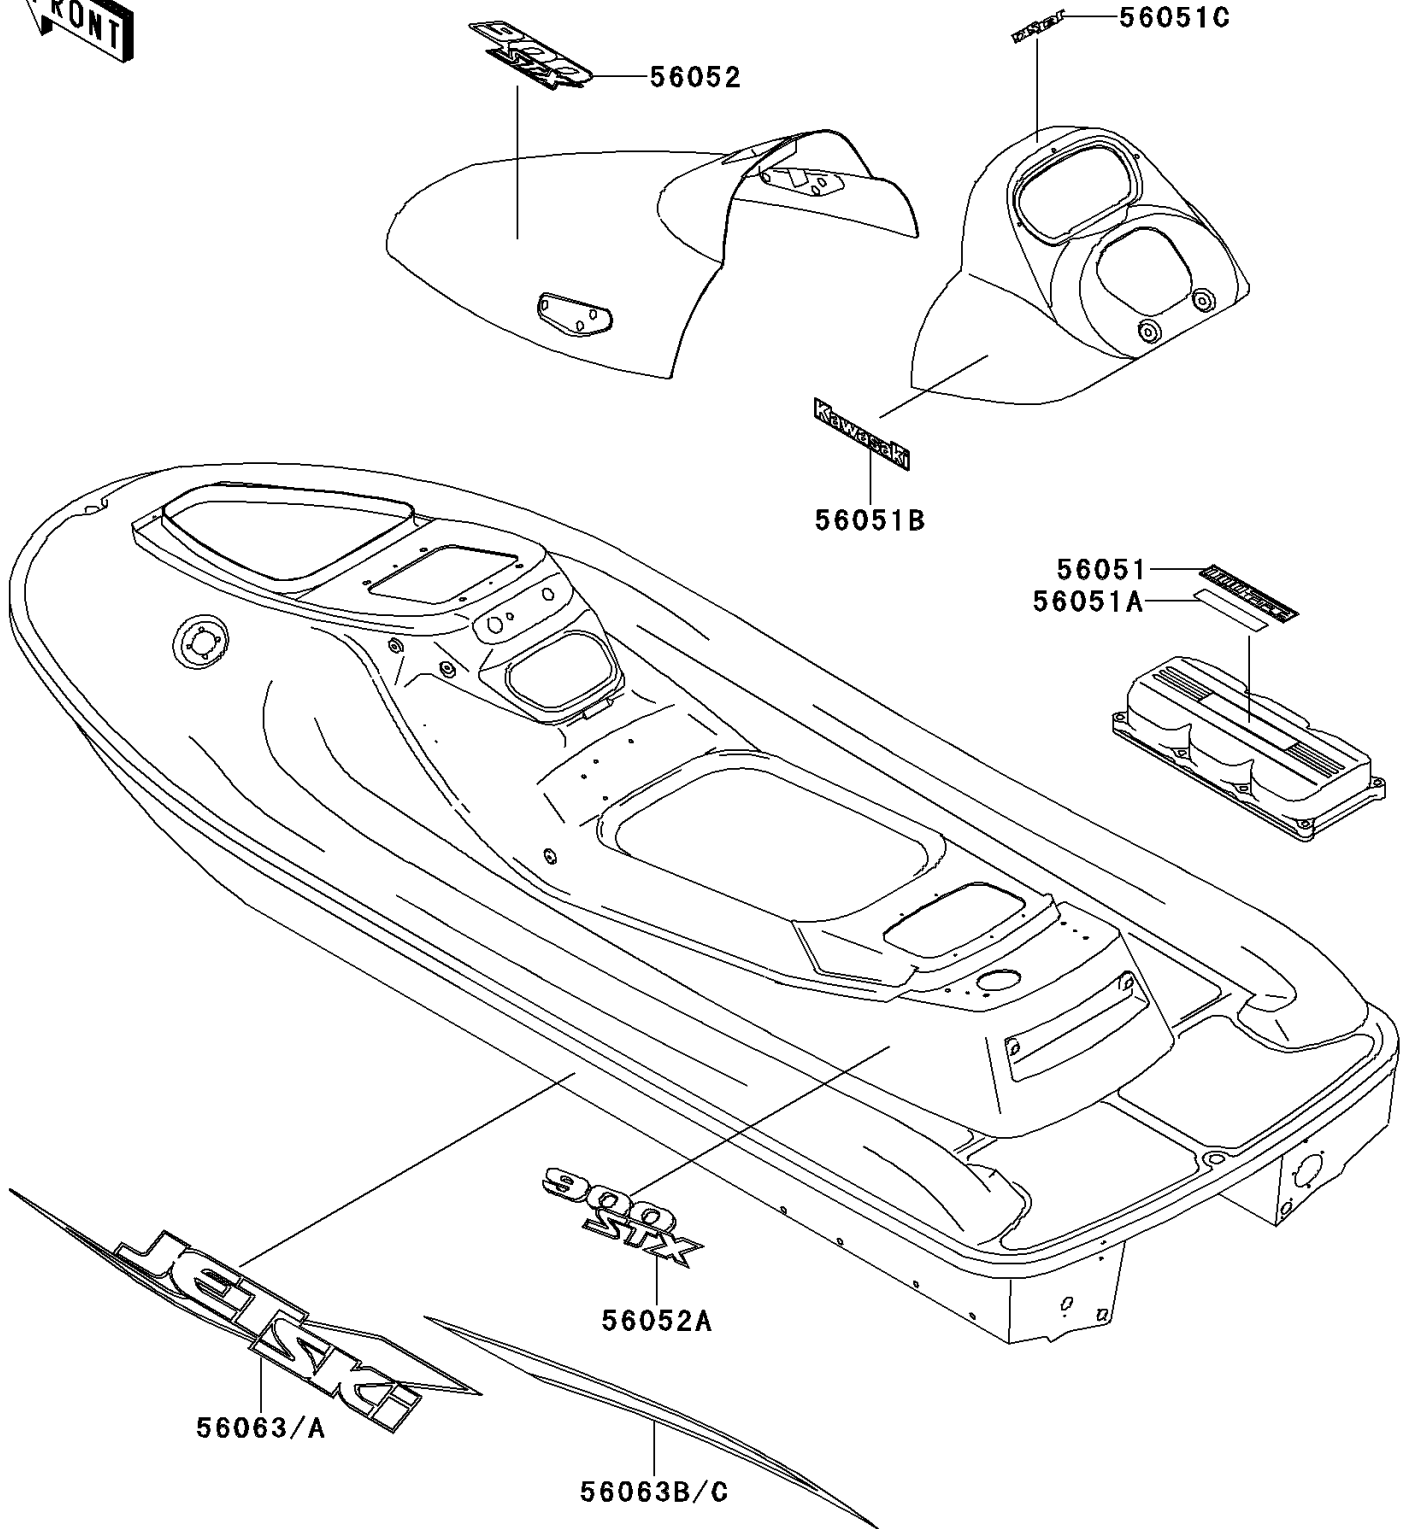

2000 900 STX PARTS DIAGRAM

Decals(JT900-B2)

F3880A

2000 900 STX PARTS LIST

Decals(JT900-B2)

ITEM NAME	PART NUMBER	QUANTITY
MARK,900 TRIPLE (Ref # 56051)	56051-3743	1
MARK,INTAKE COVER (Ref # 56051A)	56051-3809	1
MARK,HANDLE COVER,KAWASAKI (Ref # 56051B)	56051-3810	1
MARK,METER COVER,JET SKI (Ref # 56051C)	56051-3816	1
MARK,HATCH COVER,900 STX (Ref # 56052)	56052-3730	1
MARK,DECK,900 STX (Ref # 56052A)	56052-3731	2
PATTERN,HULL,LH (Ref # 56063)	56063-3734	1
PATTERN,HULL,RH (Ref # 56063A)	56063-3735	1
PATTERN,DECK,LH (Ref # 56063B)	56063-3736	1
PATTERN,DECK,RH (Ref # 56063C)	56063-3737	1