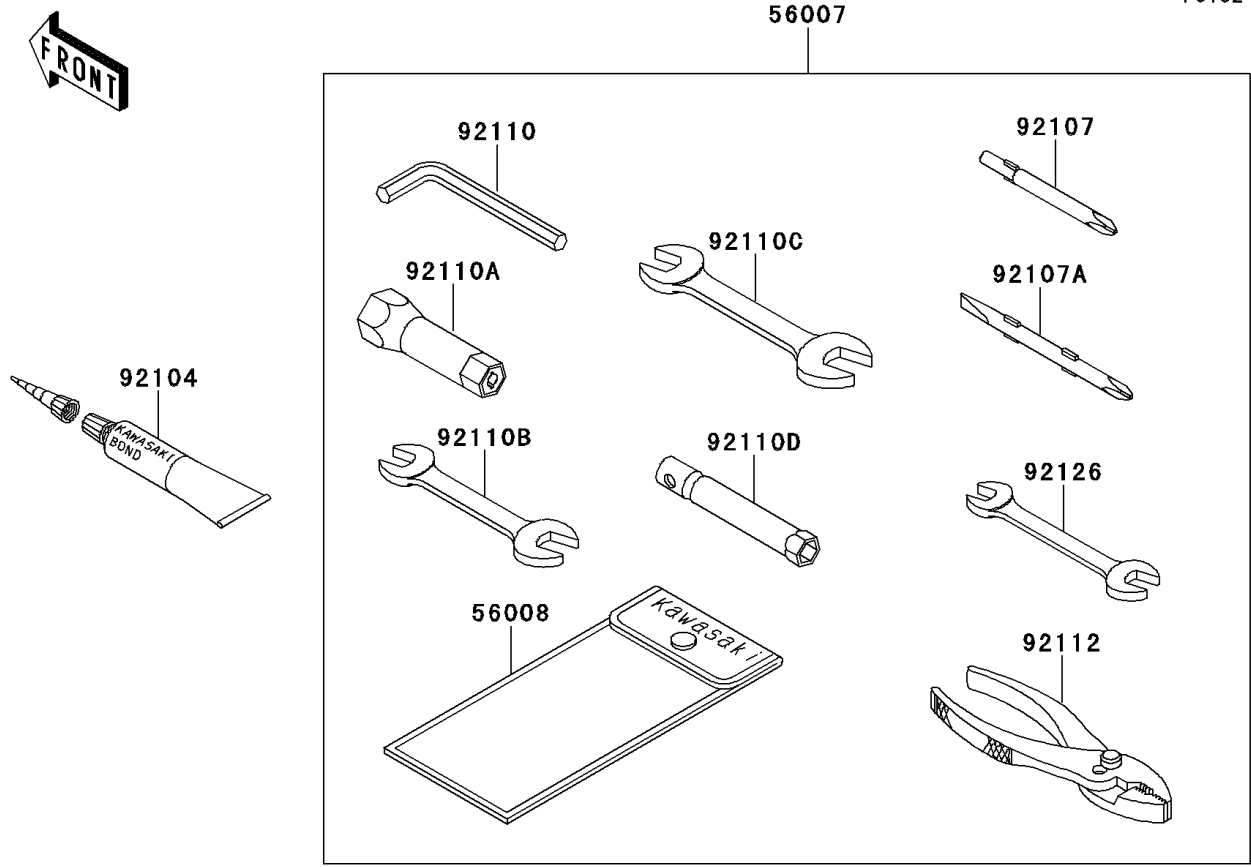

# 2000 900 STX PARTS DIAGRAM

Owner's Tools

F3182

## 2000 900 STX PARTS LIST

### Owner's Tools

ITEM NAME	PART NUMBER	QUANTITY
CASE-ASSY,TOOL (Ref # 11021)	11021-3706	1
BRACKET,DECK,UPPER (Ref # 11050)	11050-3785	1
BRACKET,DECK,INSIDE (Ref # 11051)	11051-3727	1
HOLDER-ASSY,TOOL CASE (Ref # 14079)	14079-3716	1
TOOL-KIT (Ref # 56007)	56007-3711	1
BAG,TOOL (Ref # 56008)	56008-006	1
NUT,FLANGED,8MM (Ref # 92015)	92015-3709	2
NUT,6MM (Ref # 92015A)	92015-3767	2
CLAMP,SPEED,L=43 (Ref # 92037)	92037-1290	1
GROMMET (Ref # 92071)	92071-3831	2
BAND,TOOL CASE (Ref # 92072A)	92072-3842	1
GASKET-LIQUID,TUBE,100G,SILVER (Ref # 92104)	92104-002	AR
TOOL-DRIVER,#3PHILLIPS (Ref # 92107)	92107-005	1
TOOL-DRIVER,#2PHILLIPS&SLOT (Ref # 92107A)	92107-1051	1
TOOL-WRENCH,ALLEN,5MM (Ref # 92110)	92110-1015	1
TOOL-WRENCH,BOX,21MM (Ref # 92110A)	92110-1113	1
TOOL-WRENCH,OPEN END,10X12 (Ref # 92110B)	92110-1152	1
TOOL-WRENCH,OPEN END,14X17 (Ref # 92110C)	92110-1153	1
TOOL-WRENCH,BOX,10MM (Ref # 92110D)	92110-1156	1
TOOL-PLIERS (Ref # 92112)	92112-1001	1
TOOL-WRENCH,OPEN END,8X10 (Ref # 92126)	92126-004	1