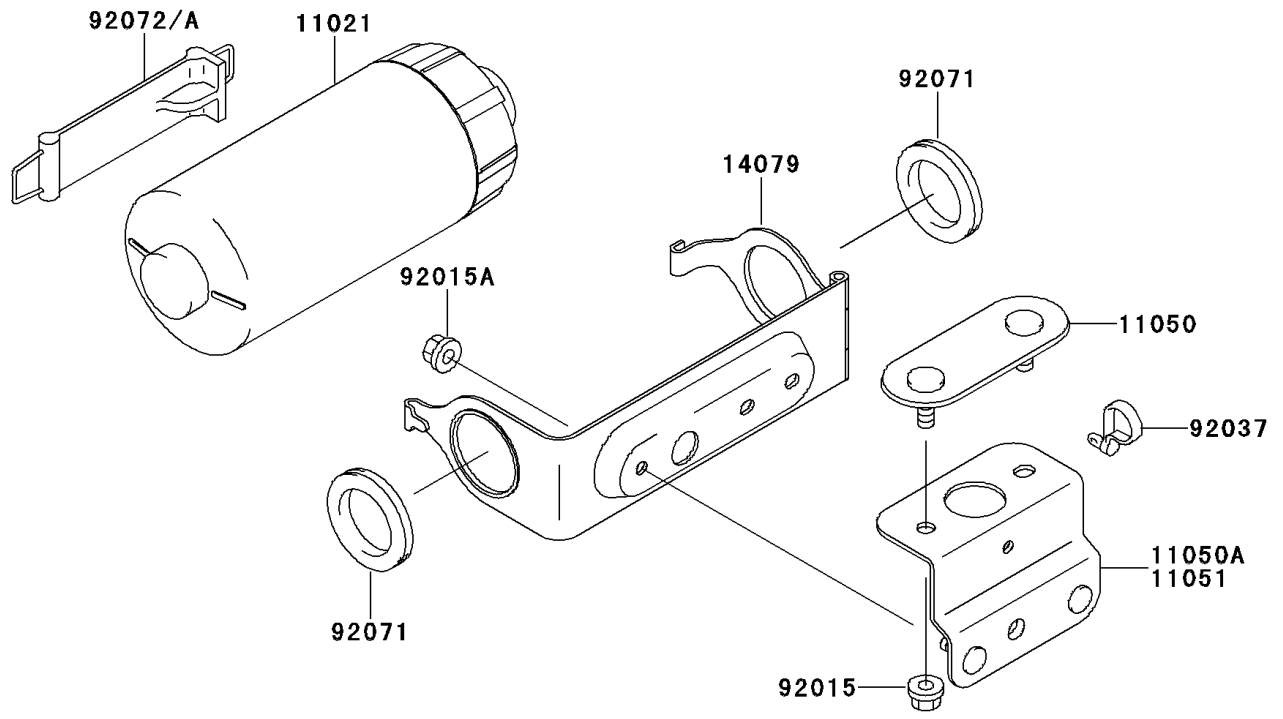

# 2000 900 STX PARTS DIAGRAM

Owner's Tools

F3182

## 2000 900 STX PARTS LIST

### Owner's Tools

ITEM NAME	PART NUMBER	QUANTITY
CASE-ASSY,TOOL (Ref # 11021)	11021-3706	1
BRACKET,DECK,UPPER (Ref # 11050)	11050-3785	1
BRACKET,DECK,INSIDE (Ref # 11051)	11051-3727	1
HOLDER-ASSY,TOOL CASE (Ref # 14079)	14079-3716	1
TOOL-KIT (Ref # 56007)	56007-3711	1
BAG,TOOL (Ref # 56008)	56008-006	1
NUT,FLANGED,8MM (Ref # 92015)	92015-3709	2
NUT,6MM (Ref # 92015A)	92015-3767	2
CLAMP,SPEED,L=43 (Ref # 92037)	92037-1290	1
GROMMET (Ref # 92071)	92071-3831	2
BAND,TOOL CASE (Ref # 92072A)	92072-3842	1
GASKET-LIQUID,TUBE,100G,SILVER (Ref # 92104)	92104-002	AR
TOOL-DRIVER,#3PHILLIPS (Ref # 92107)	92107-005	1
TOOL-DRIVER,#2PHILLIPS&SLOT (Ref # 92107A)	92107-1051	1
TOOL-WRENCH,ALLEN,5MM (Ref # 92110)	92110-1015	1
TOOL-WRENCH,BOX,21MM (Ref # 92110A)	92110-1113	1
TOOL-WRENCH,OPEN END,10X12 (Ref # 92110B)	92110-1152	1
TOOL-WRENCH,OPEN END,14X17 (Ref # 92110C)	92110-1153	1
TOOL-WRENCH,BOX,10MM (Ref # 92110D)	92110-1156	1
TOOL-PLIERS (Ref # 92112)	92112-1001	1
TOOL-WRENCH,OPEN END,8X10 (Ref # 92126)	92126-004	1