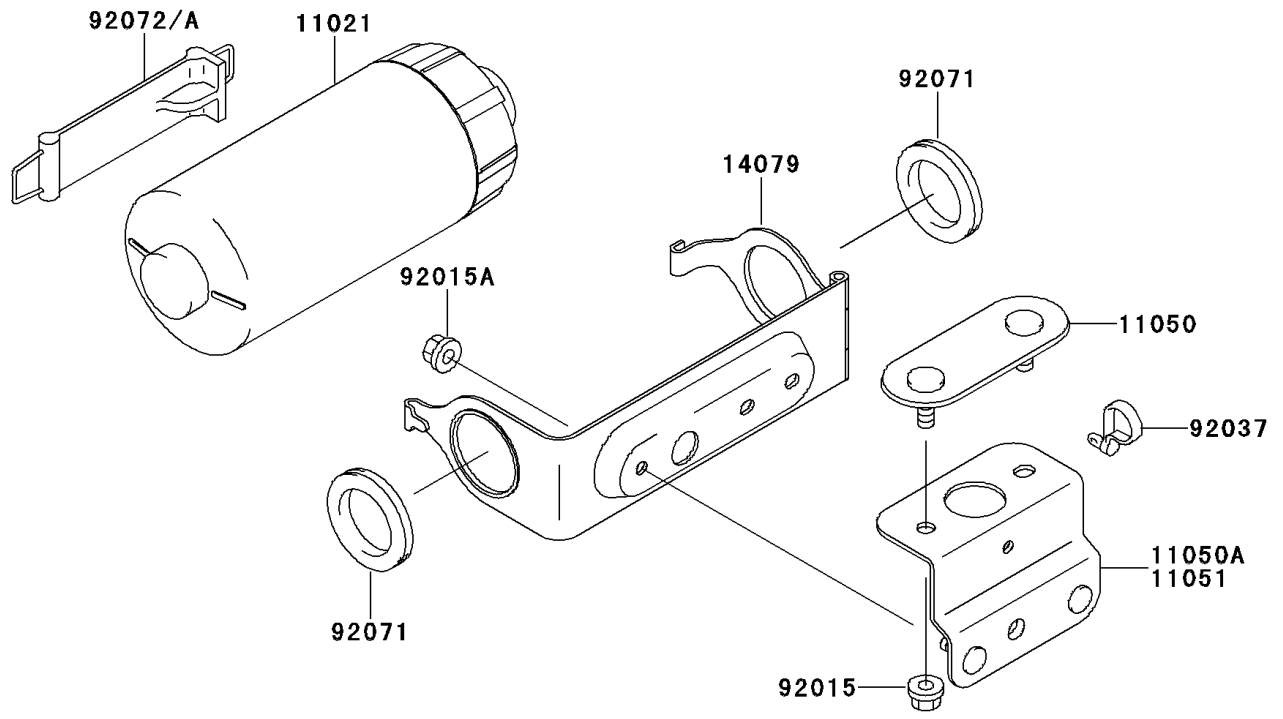

2000 900 STX PARTS DIAGRAM

Owner's Tools

F3182

2000 900 STX PARTS LIST

Owner's Tools

ITEM NAME	PART NUMBER	QUANTITY
CASE-ASSY,TOOL (Ref # 11021)	11021-3706	1
BRACKET,DECK,UPPER (Ref # 11050)	11050-3785	1
BRACKET,DECK,INSIDE (Ref # 11051)	11051-3727	1
HOLDER-ASSY,TOOL CASE (Ref # 14079)	14079-3716	1
TOOL-KIT (Ref # 56007)	56007-3711	1
BAG,TOOL (Ref # 56008)	56008-006	1
NUT,FLANGED,8MM (Ref # 92015)	92015-3709	2
NUT,6MM (Ref # 92015A)	92015-3767	2
CLAMP,SPEED,L=43 (Ref # 92037)	92037-1290	1
GROMMET (Ref # 92071)	92071-3831	2
BAND,TOOL CASE (Ref # 92072A)	92072-3842	1
GASKET-LIQUID,TUBE,100G,SILVER (Ref # 92104)	92104-002	AR
TOOL-DRIVER,#3PHILLIPS (Ref # 92107)	92107-005	1
TOOL-DRIVER,#2PHILLIPS&SLOT (Ref # 92107A)	92107-1051	1
TOOL-WRENCH,ALLEN,5MM (Ref # 92110)	92110-1015	1
TOOL-WRENCH,BOX,21MM (Ref # 92110A)	92110-1113	1
TOOL-WRENCH,OPEN END,10X12 (Ref # 92110B)	92110-1152	1
TOOL-WRENCH,OPEN END,14X17 (Ref # 92110C)	92110-1153	1
TOOL-WRENCH,BOX,10MM (Ref # 92110D)	92110-1156	1
TOOL-PLIERS (Ref # 92112)	92112-1001	1
TOOL-WRENCH,OPEN END,8X10 (Ref # 92126)	92126-004	1