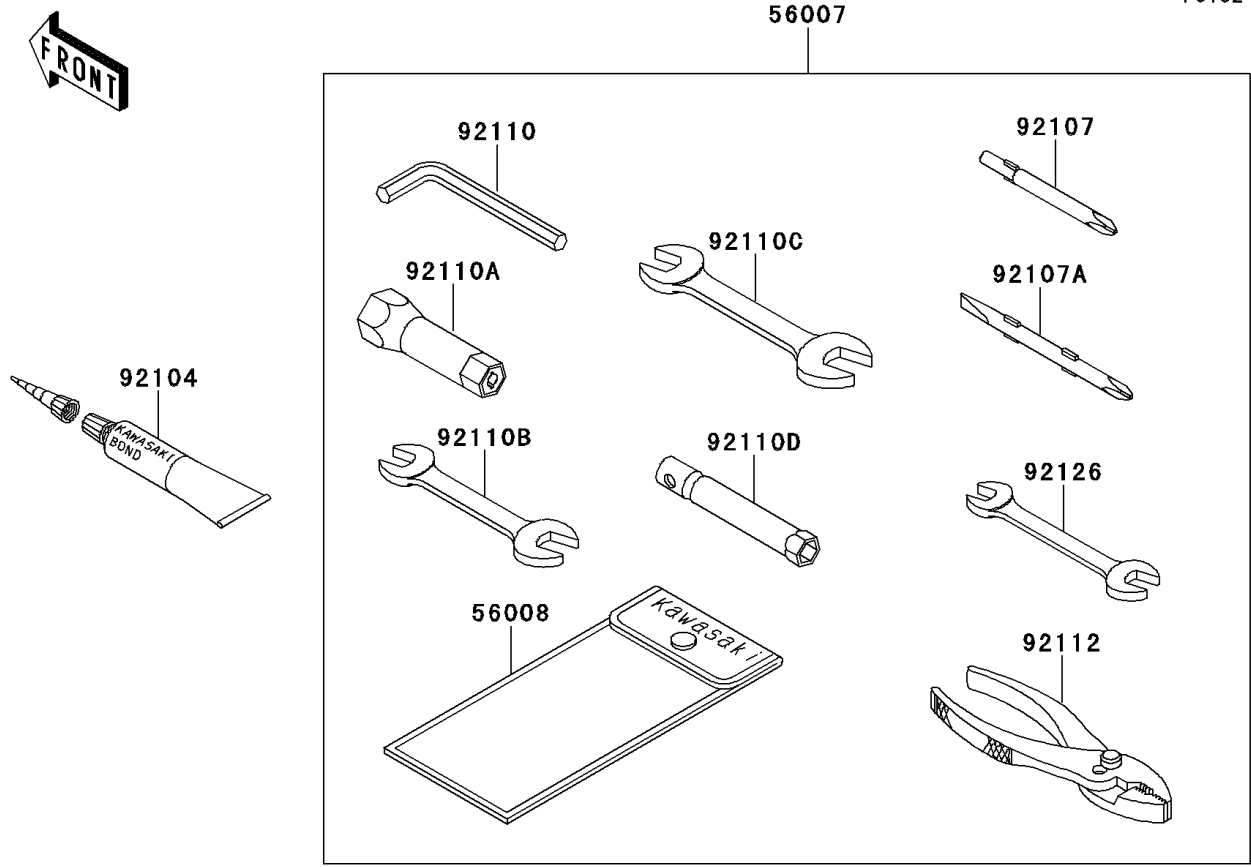

2000 900 STX PARTS DIAGRAM

Owner's Tools

F3182

2000 900 STX PARTS LIST

Owner's Tools

ITEM NAME	PART NUMBER	QUANTITY
CASE-ASSY,TOOL (Ref # 11021)	11021-3706	1
BRACKET,DECK,UPPER (Ref # 11050)	11050-3785	1
BRACKET,DECK,INSIDE (Ref # 11051)	11051-3727	1
HOLDER-ASSY,TOOL CASE (Ref # 14079)	14079-3716	1
TOOL-KIT (Ref # 56007)	56007-3711	1
BAG,TOOL (Ref # 56008)	56008-006	1
NUT,FLANGED,8MM (Ref # 92015)	92015-3709	2
NUT,6MM (Ref # 92015A)	92015-3767	2
CLAMP,SPEED,L=43 (Ref # 92037)	92037-1290	1
GROMMET (Ref # 92071)	92071-3831	2
BAND,TOOL CASE (Ref # 92072A)	92072-3842	1
GASKET-LIQUID,TUBE,100G,SILVER (Ref # 92104)	92104-002	AR
TOOL-DRIVER,#3PHILLIPS (Ref # 92107)	92107-005	1
TOOL-DRIVER,#2PHILLIPS&SLOT (Ref # 92107A)	92107-1051	1
TOOL-WRENCH,ALLEN,5MM (Ref # 92110)	92110-1015	1
TOOL-WRENCH,BOX,21MM (Ref # 92110A)	92110-1113	1
TOOL-WRENCH,OPEN END,10X12 (Ref # 92110B)	92110-1152	1
TOOL-WRENCH,OPEN END,14X17 (Ref # 92110C)	92110-1153	1
TOOL-WRENCH,BOX,10MM (Ref # 92110D)	92110-1156	1
TOOL-PLIERS (Ref # 92112)	92112-1001	1
TOOL-WRENCH,OPEN END,8X10 (Ref # 92126)	92126-004	1