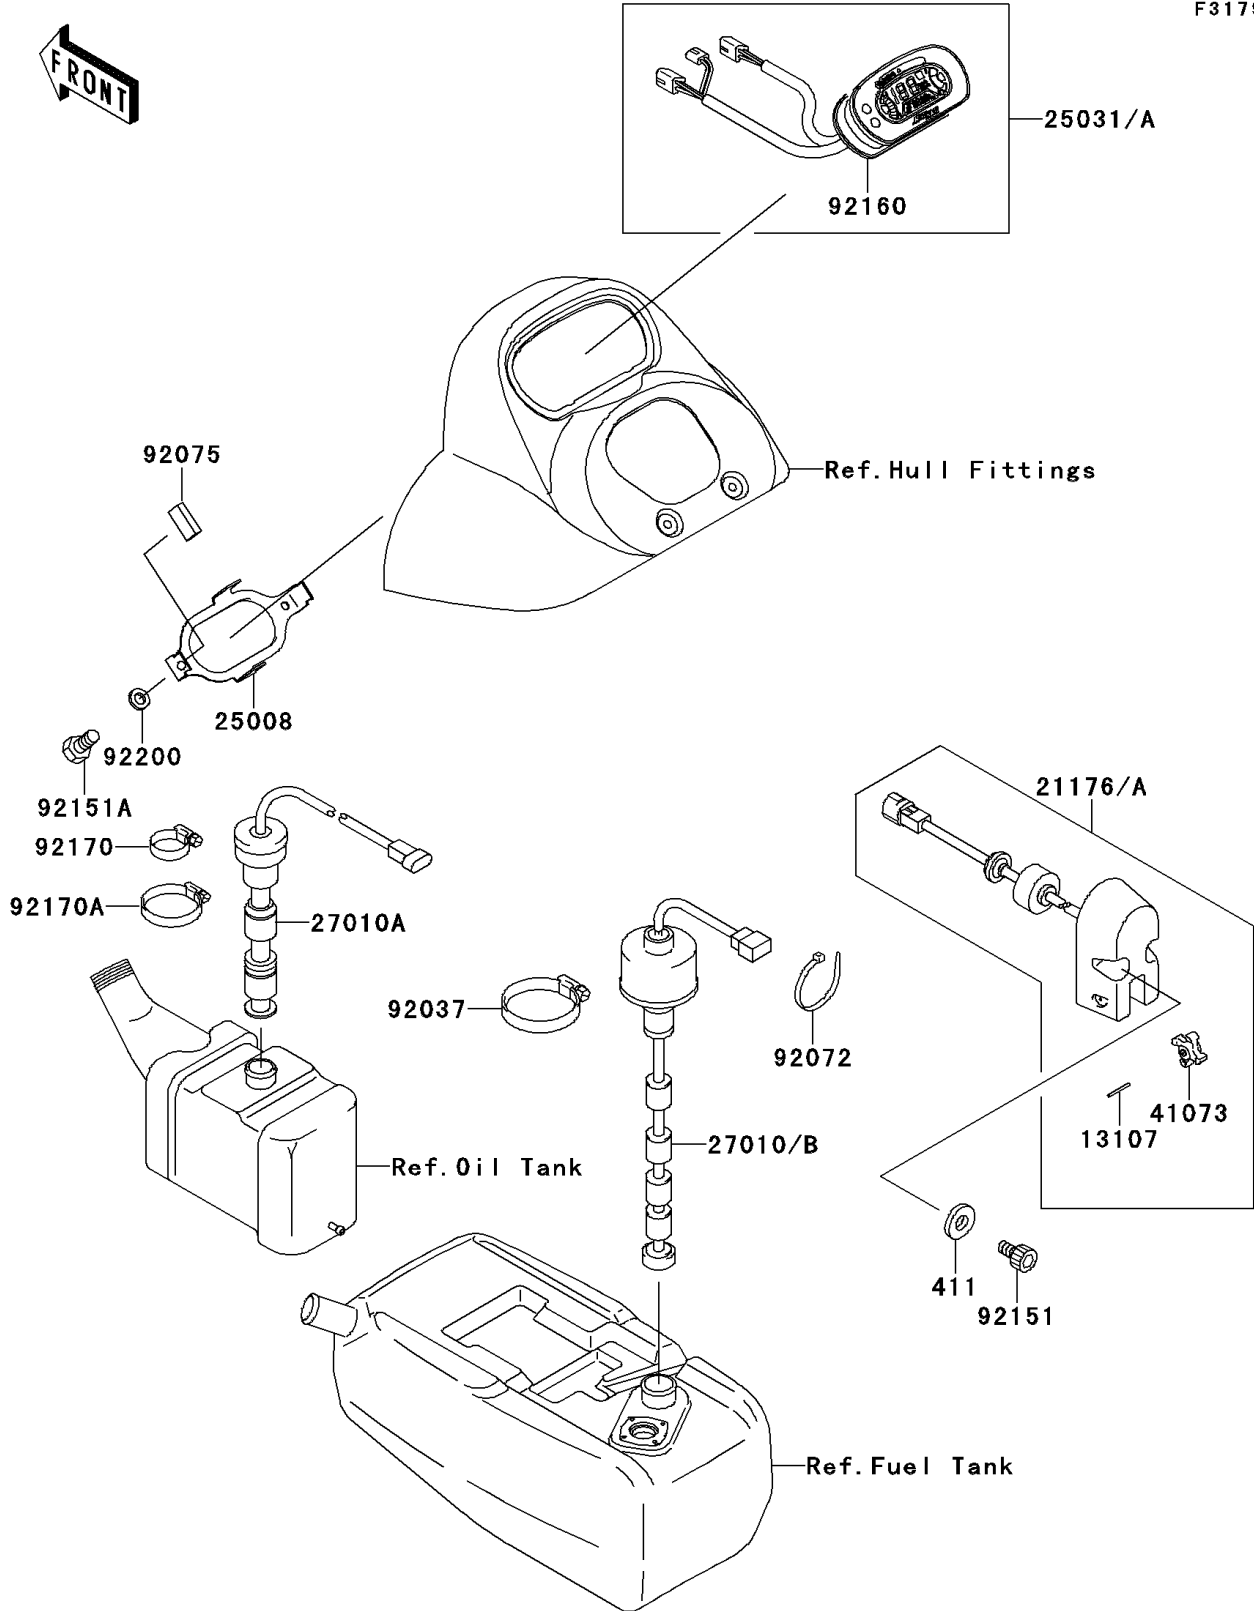

2000 900 STX PARTS DIAGRAM

Meters

F3179

2000 900 STX PARTS LIST

Meters

ITEM NAME	PART NUMBER	QUANTITY
WASHER-PLAIN,6MM (Ref # 411)	411S0600	2
SHAFT (Ref # 13107)	13107-3754	1
SENSOR,SPEEDOMETER (Ref # 21176A)	21176-3740	1
BRACKET-METER (Ref # 25008)	25008-3709	1
METER-ASSY (Ref # 25031)	25031-3708	1
SWITCH,OIL LEVEL (Ref # 27010A)	27010-3753	1
SWITCH,FUEL LEVEL (Ref # 27010B)	27010-3770	1
WHEEL-ASSY,PADDLE (Ref # 41073)	41073-3701	1
CLAMP (Ref # 92037)	92037-3009	1
BAND,L=201 (Ref # 92072)	92072-3778	1
DAMPER (Ref # 92075)	92075-1446	4
BOLT,SOCKET,6X10 (Ref # 92151)	92151-3704	2
BOLT,5X10 (Ref # 92151A)	92151-3707	2
DAMPER,METER (Ref # 92160)	92160-3881	1
CLAMP (Ref # 92170)	92170-3718	1
CLAMP (Ref # 92170A)	92170-3734	1
WASHER,5.9X16X1.5 (Ref # 92200)	92200-3714	2