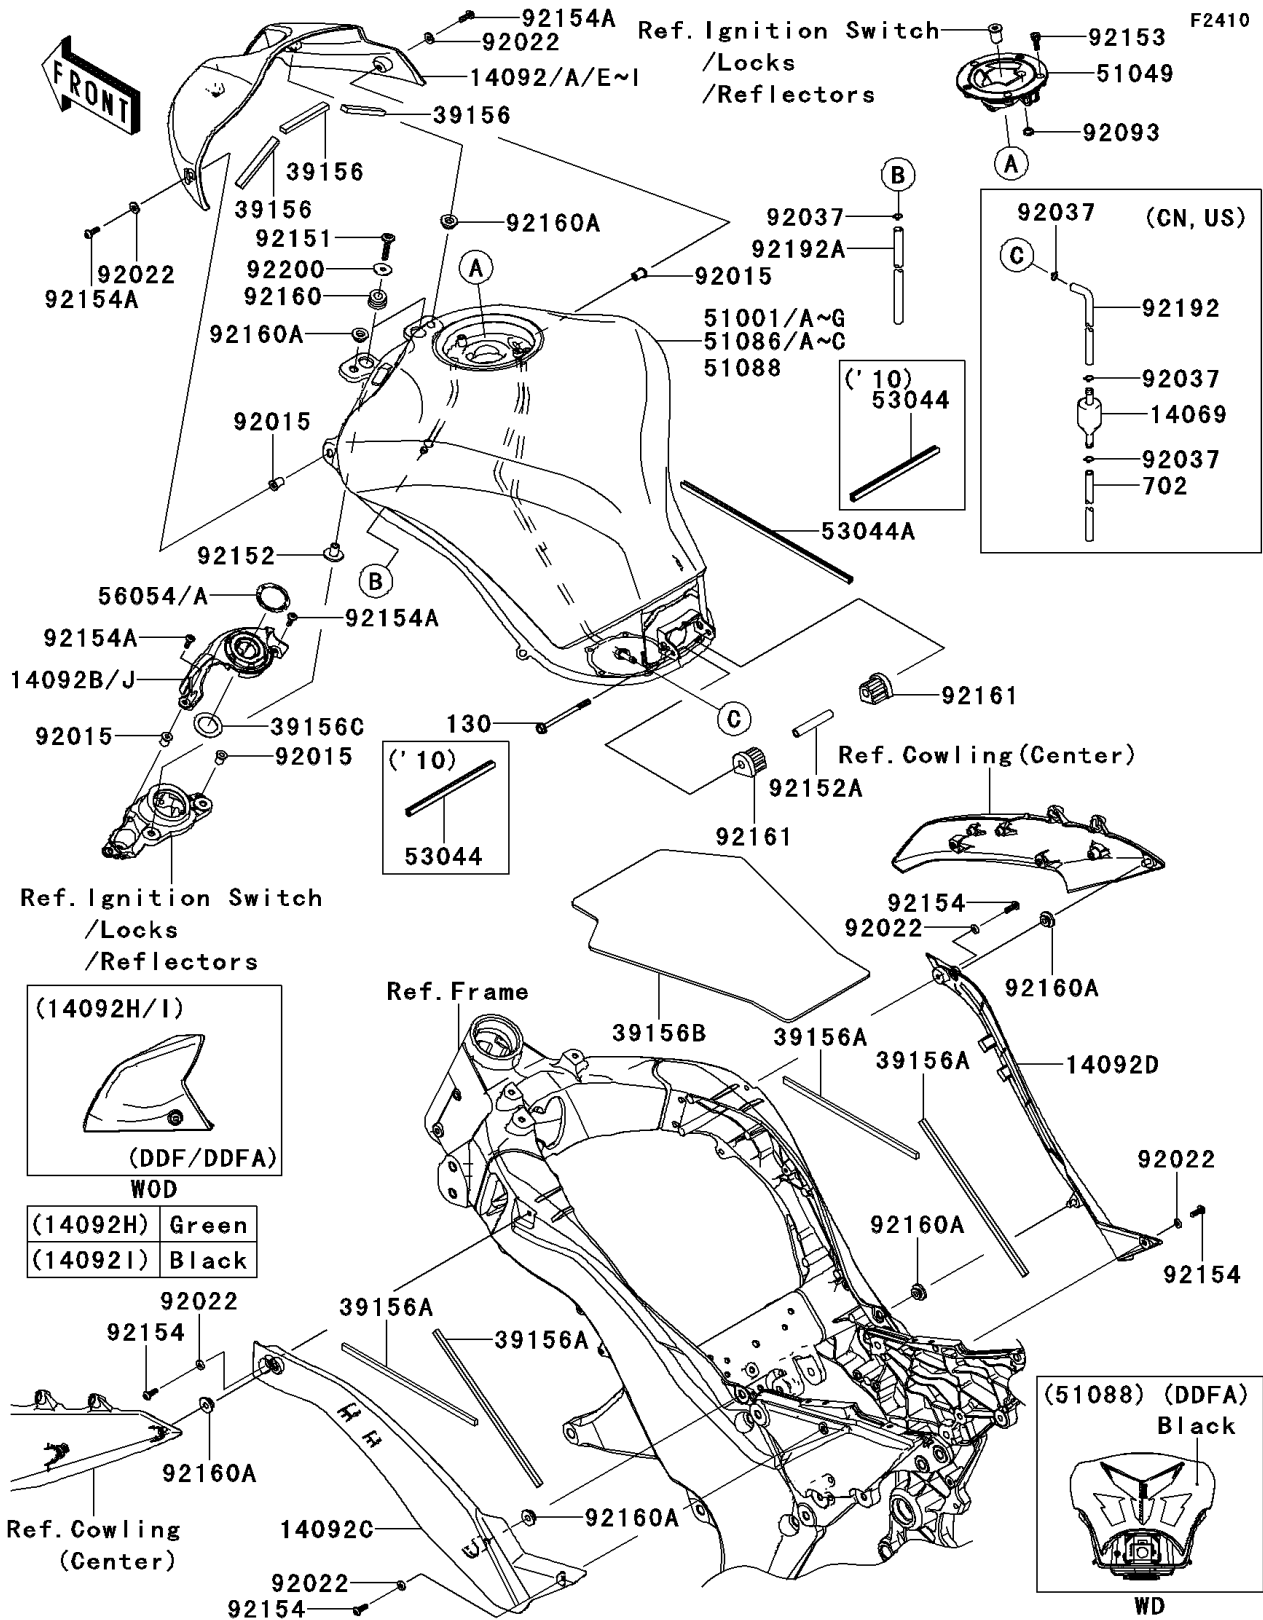

2012 Z1000

PARTS DIAGRAM

Fuel Tank

2012 Z1000

PARTS LIST

Fuel Tank

Kawasaki

Let the Good Times Roll®

ITEM NAME	PART NUMBER	QUANTITY
COVER,KEY CYLINDER (Ref # 14092B)	14092-0009	1
COVER,KNEE,LH,F.BLACK (Ref # 14092C)	14092-0010-6Z	1
COVER,KNEE,RH,F.BLACK (Ref # 14092D)	14092-0011-6Z	1
COVER,FUEL TANK,C.B.ORANGE (Ref # 14092F)	14092-0171-17L	1
PAD (Ref # 39156)	39156-0562	3
PAD (Ref # 39156A)	39156-0563	4
PAD,FUEL TANK (Ref # 39156B)	39156-0566	1
PAD (Ref # 39156C)	39156-0617	1
CAP-TANK,FUEL (Ref # 51049)	51049-0039	1
BOLT-FLANGED,6X70 (Ref # 130)	130BB0670	1
TRIM (Ref # 53044A)	53044-1296	1
MARK,IGNITION (Ref # 56054)	56054-0609	1
NUT,WELL,5MM (Ref # 92015)	92015-1757	4
WASHER,NYLON,5.3X11.5X1.5 (Ref # 92022)	92022-1521	6
SEAL,FUEL TANK CAP (Ref # 92093)	92093-1030	1
BOLT,SOCKET,6X30 (Ref # 92151)	92151-1605	2
COLLAR (Ref # 92152)	92152-0048	2
COLLAR,6.8X10X60 (Ref # 92152A)	92152-1182	1
BOLT,SOCKET,5X16 (Ref # 92153)	92153-1616	3
BOLT,SOCKET,5X16 (Ref # 92154)	92154-0026	4
BOLT,SOCKET,5X16 (Ref # 92154A)	92154-0209	4
DAMPER (Ref # 92160)	92160-1167	2
DAMPER (Ref # 92160A)	92160-1613	6
DAMPER,FUEL TANK,RR (Ref # 92161)	92161-1330	2
TUBE,6X9X950 (Ref # 92192A)	92192-0911	1
WASHER,6.5X22X1.6 (Ref # 92200)	92200-1087	2
BREATHER,TANK (Ref # 14069)	14069-0008	1
TANK-COMP-FUEL,C.B.ORANGE (Ref # 51001C)	51001-0329-17L	1
TANK-COMP-FUEL,C.B.ORANGE (Ref # 51086A)	51086-5396-17L	1

2012 Z1000

PARTS LIST

Fuel Tank

ITEM NAME	PART NUMBER	QUANTITY
TUBE-RUBBER,6X9X300 (Ref # 702)	702A06300	1
CLAMP,TUBE (Ref # 92037)	92037-010	1
CLAMP,TUBE (Ref # 92037)	92037-010	4
TUBE,BREATHER (Ref # 92192)	92192-0798	1