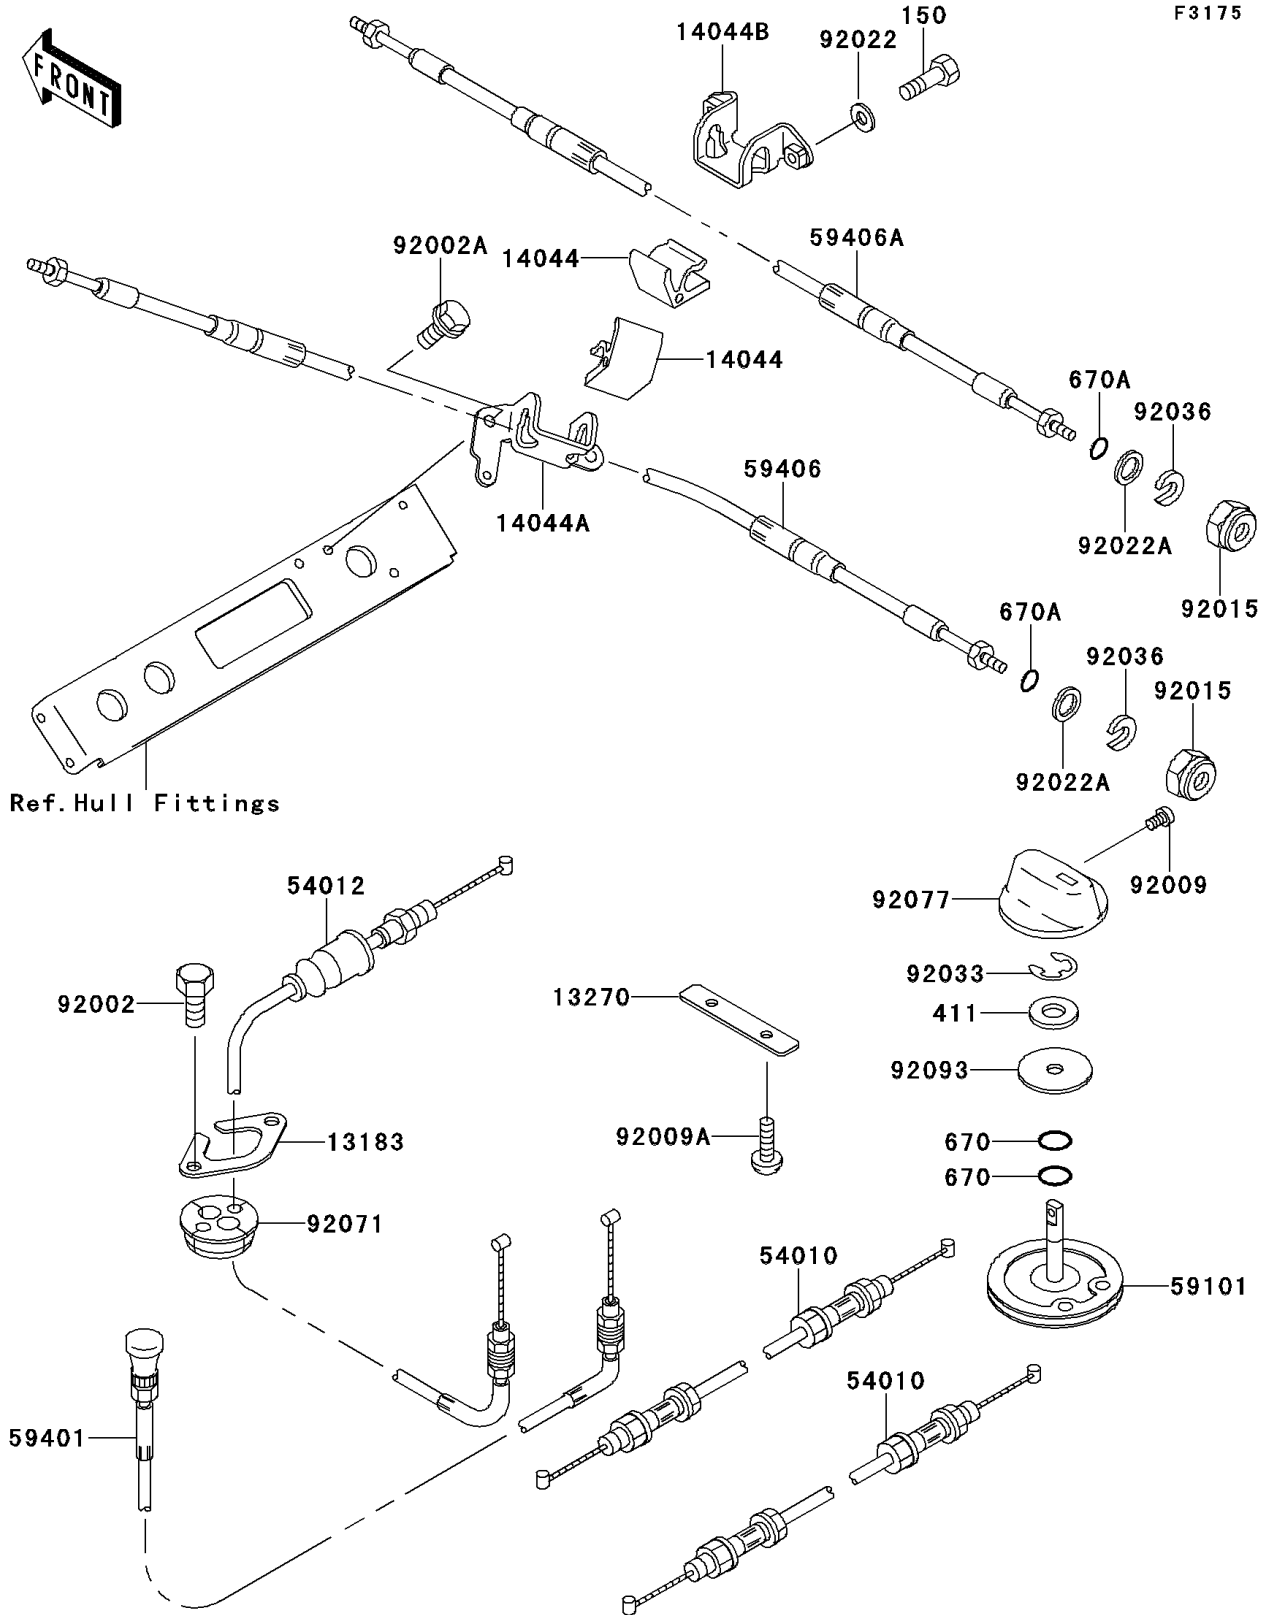

2000 900 STX PARTS DIAGRAM

Cables

2000 900 STX PARTS LIST

Cables

ITEM NAME	PART NUMBER	QUANTITY
BOLT-WS,6X18 (Ref # 150)	150R0618	2
WASHER-PLAIN,8MM (Ref # 411)	411S0800	1
O RING,8MM (Ref # 670)	670B1508	2
O RING,11MM (Ref # 670A)	670B2011	2
PLATE (Ref # 13183)	13183-3810	1
PLATE,FUEL TAP (Ref # 13270)	13270-3798	1
HOLDER-CABLE,STEERING (Ref # 14044)	14044-3714	2
HOLDER-CABLE,STEERING (Ref # 14044A)	14044-3717	1
HOLDER-CABLE,STEERING (Ref # 14044B)	14044-3731	1
CABLE,FUEL TAP (Ref # 54010)	54010-3710	2
CABLE-THROTTLE (Ref # 54012)	54012-3756	1
REEL,SHIFT CABLE (Ref # 59101)	59101-3712	1
CABLE-CHOKE (Ref # 59401)	59401-3717	1
CABLE-STRG (Ref # 59406)	59406-3748	1
CABLE-STRG,REVERSE (Ref # 59406A)	59406-3749	1
BOLT,6X16 (Ref # 92002)	92002-3728	2
BOLT,6X20 (Ref # 92002A)	92002-3755	2
SCREW,4X8 (Ref # 92009)	92009-3729	1
SCREW,5X16 (Ref # 92009A)	92009-3789	2
NUT,20MM (Ref # 92015)	92015-526	2
WASHER,6.5X20X1.5 (Ref # 92022)	92022-3710	2
WASHER (Ref # 92022A)	92022-535	2
RING-SNAP,7MM (Ref # 92033)	92033-3704	1
RING-SNAP (Ref # 92036)	92036-501	2
GROMMET,HARNESS (Ref # 92071)	92071-3790	1
KNOB,FUEL TAP (Ref # 92077)	92077-3727	1
SEAL (Ref # 92093)	92093-3757	1