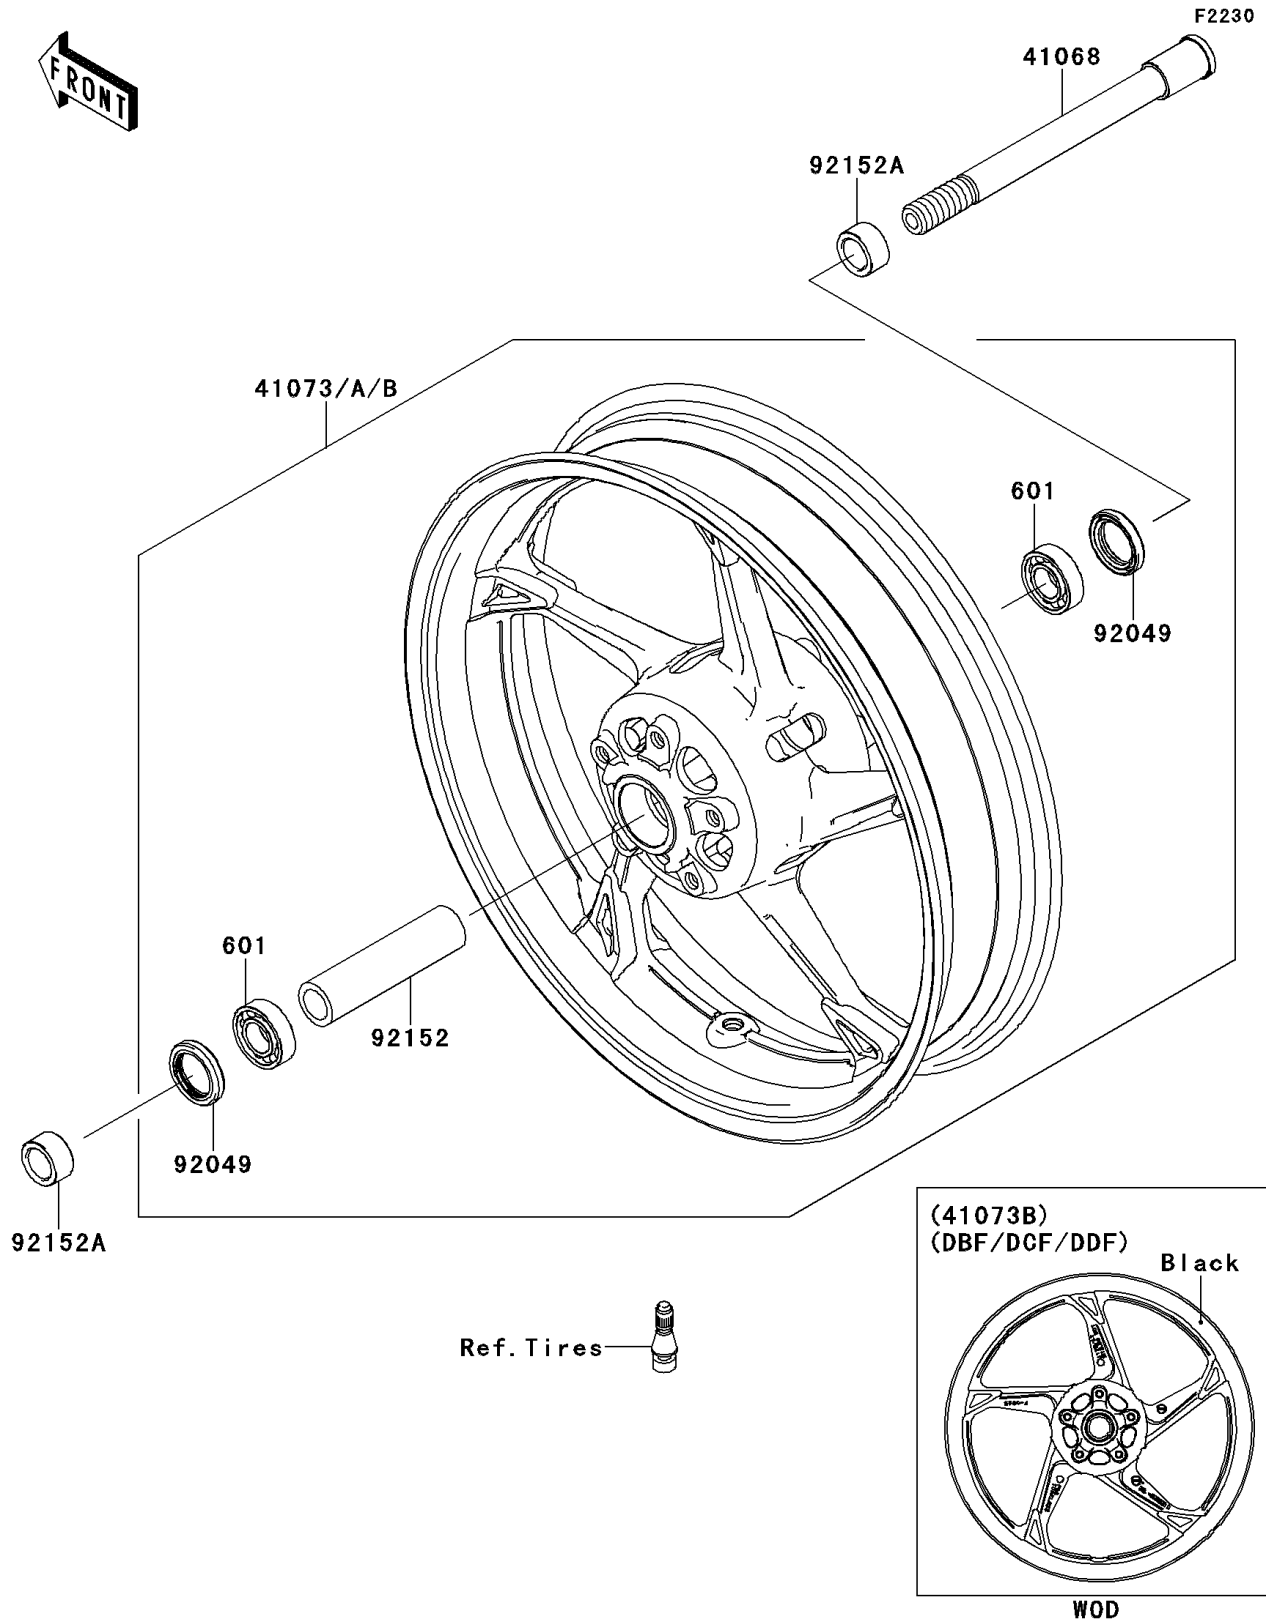

## 2013 Z1000 (Canadian) PARTS DIAGRAM

Front Wheel

### Front Wheel

ITEM NAME	PART NUMBER	QUANTITY
BEARING-BALL,#6004UUC3 (Ref # 601)	601B6004UU	1
AXLE,FR (Ref # 41068)	41068-0038	1
WHEEL-ASSY,FR,M.C.ORANGE (Ref # 41073)	41073-0157-17E	1
SEAL-OIL,BJN30427-C3 (Ref # 92049)	92049-1057	1
COLLAR,FR HUB,L=115 (Ref # 92152)	92152-0087	1
COLLAR,FR AXLE,L=15.5 (Ref # 92152A)	92152-0310	1