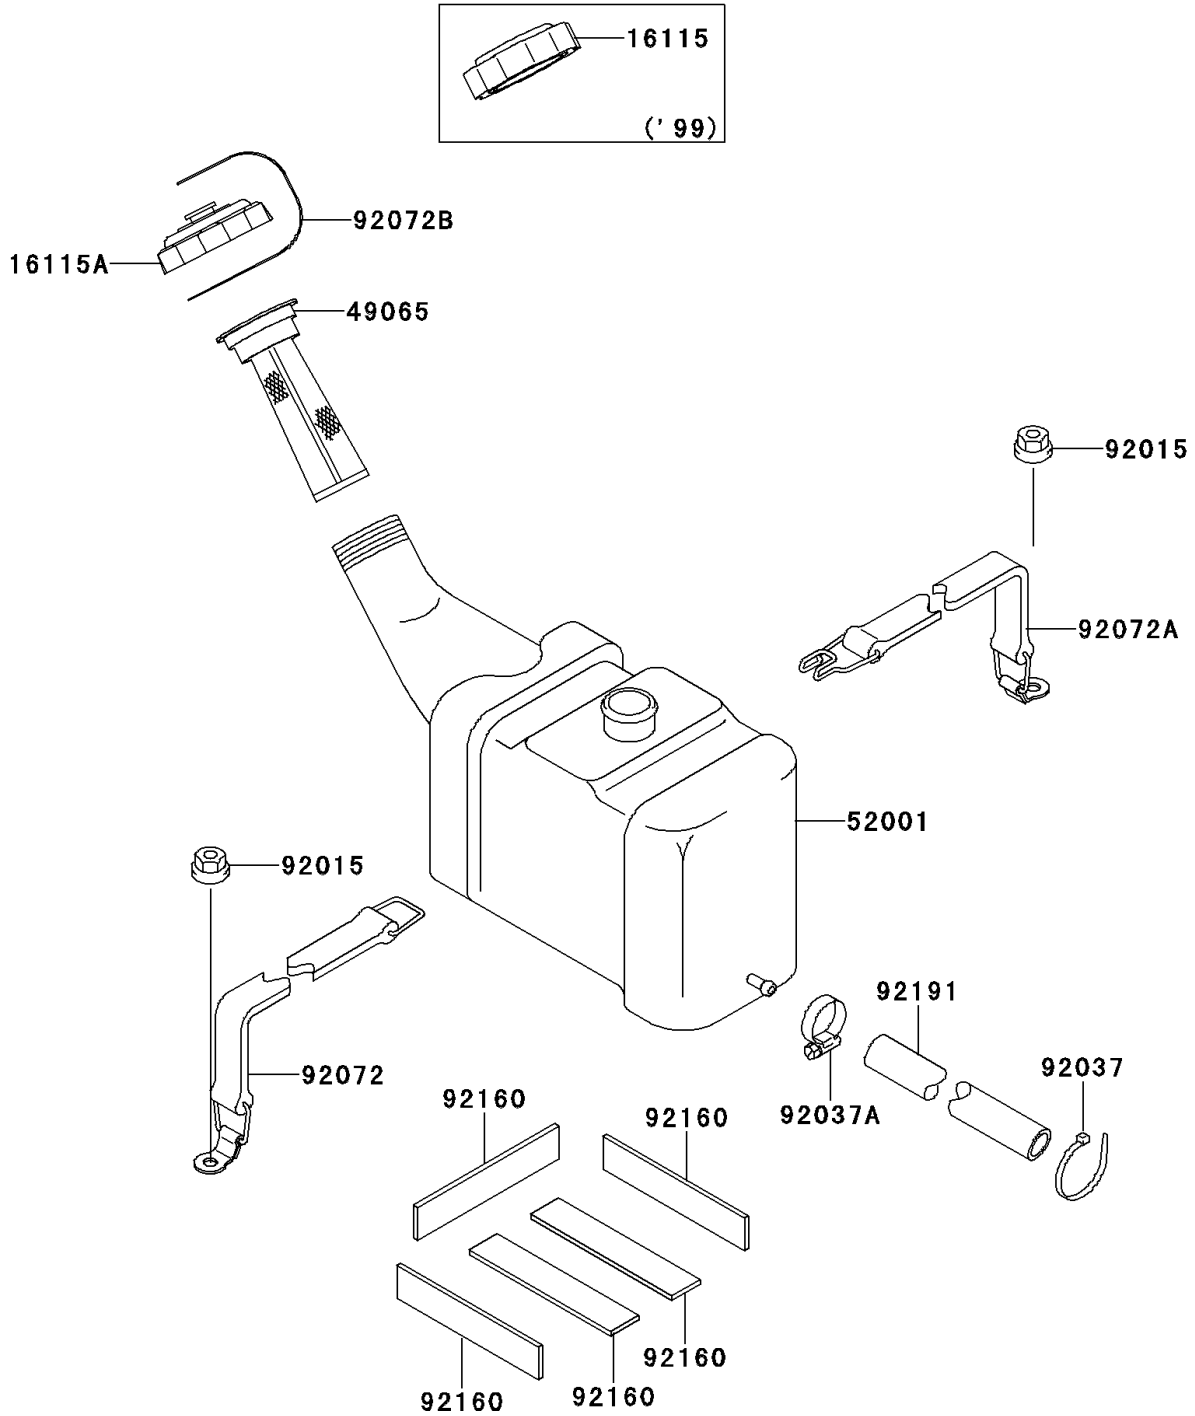

2000 900 STX PARTS DIAGRAM

Oil Tank

F3174

2000 900 STX PARTS LIST

Oil Tank

ITEM NAME	PART NUMBER	QUANTITY
CAP-OIL FILLER (Ref # 16115A)	16115-3720	1
FILTER-OIL (Ref # 49065)	49065-3703	1
TANK-OIL (Ref # 52001)	52001-3728	1
NUT,6MM (Ref # 92015)	92015-3767	4
CLAMP (Ref # 92037)	92037-1173	1
CLAMP (Ref # 92037A)	92037-3726	1
BAND,OIL TANK (Ref # 92072)	92072-3812	2
BAND,OIL TANK (Ref # 92072A)	92072-3815	2
BAND (Ref # 92072B)	92072-3839	1
DAMPER (Ref # 92160)	92160-3793	5
TUBE,OIL (Ref # 92191)	92191-3818	1