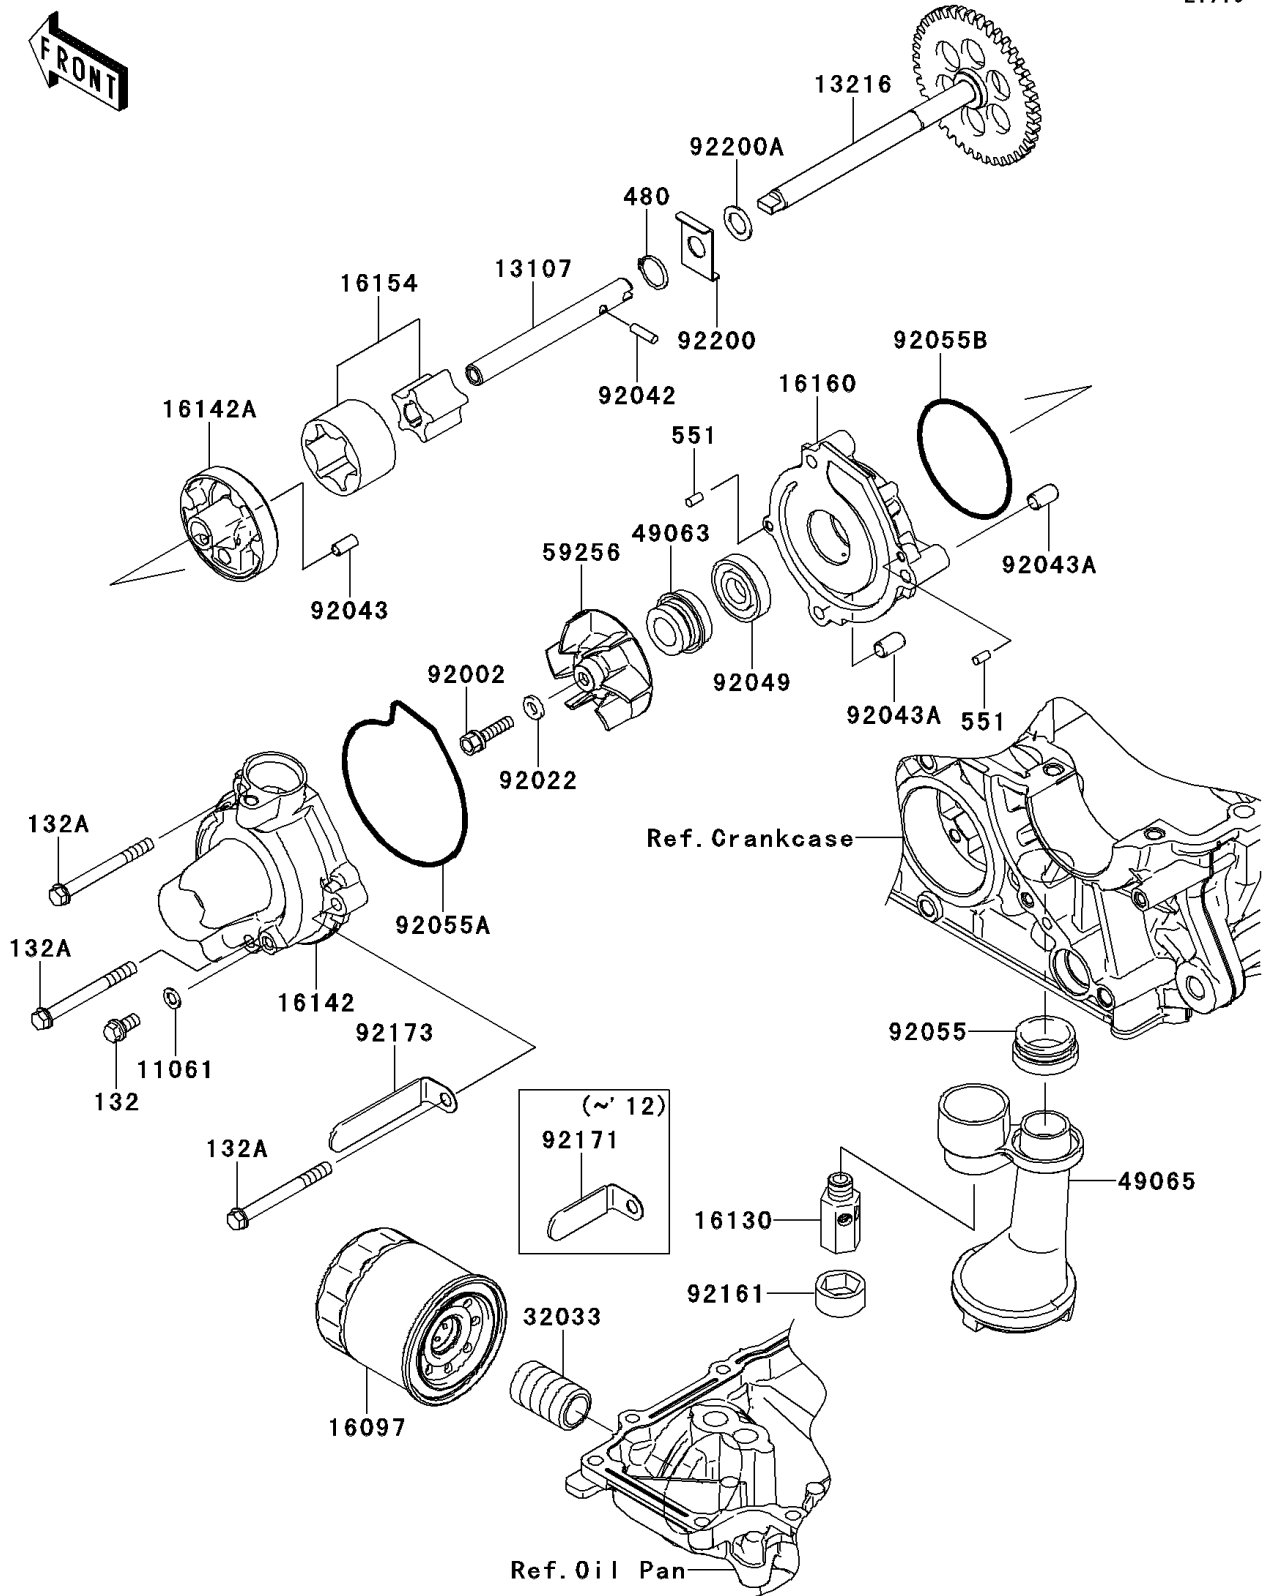

2013 Z1000 (Canadian) PARTS DIAGRAM

Oil Pump/Oil Filter

E1710

2013 Z1000 (Canadian) PARTS LIST

Oil Pump/Oil Filter

ITEM NAME	PART NUMBER	QUANTITY
BOLT-FLANGED-SMALL,6X12 (Ref # 132)	132BA0612	1
BOLT-FLANGED-SMALL,6X60 (Ref # 132A)	132BC0660	1
CIRCLIP-TYPE-C,11MM (Ref # 480)	480J1100	1
PIN-DOWEL,4X8 (Ref # 551)	551A0408	1
GASKET (Ref # 11061)	11061-0107	1
SHAFT (Ref # 13107)	13107-0214	1
GEAR-COMP,OIL PUMP,41T (Ref # 13216)	13216-0020	1
FILTER-ASSY-OIL (Ref # 16097)	16097-0004	1
VALVE-ASSY-RELIEF (Ref # 16130)	16130-1058	1
COVER-PUMP (Ref # 16142)	16142-0063	1
COVER-PUMP (Ref # 16142A)	16142-0064	1
ROTOR-PUMP (Ref # 16154)	16154-0057	1
BODY (Ref # 16160)	16160-0223	1
PIPE,OIL FILTER (Ref # 32033)	32033-1535	1
SEAL-MECHANICAL,WATER (Ref # 49063)	49063-1055	1
FILTER-OIL (Ref # 49065)	49065-0026	1
IMPELLER (Ref # 59256)	59256-0555	1
BOLT,6X22 (Ref # 92002)	92002-1154	1
WASHER,6.1X12X1 (Ref # 92022)	92022-077	1
PIN,DOWEL,4X13.8 (Ref # 92042)	92042-030	1
PIN,4.2X6X12 (Ref # 92043)	92043-1262	1
PIN,6.2X8X14 (Ref # 92043A)	92043-1263	1
SEAL-OIL,SC 11 28.55 5 (Ref # 92049)	92049-1336	1
RING-O,OIL FILTER (Ref # 92055)	92055-1503	1
RING-O,WATER PUMP COVER (Ref # 92055A)	92055-1571	1
RING-O,59.6X2.4 (Ref # 92055B)	92055-3018	1
DAMPER (Ref # 92161)	92161-0070	1
CLAMP (Ref # 92173)	92173-0923	1
WASHER (Ref # 92200)	92200-0410	1

2013 Z1000 (Canadian) PARTS LIST

Oil Pump/Oil Filter

ITEM NAME	PART NUMBER	QUANTITY
WASHER (Ref # 92200A)	92200-1009	1