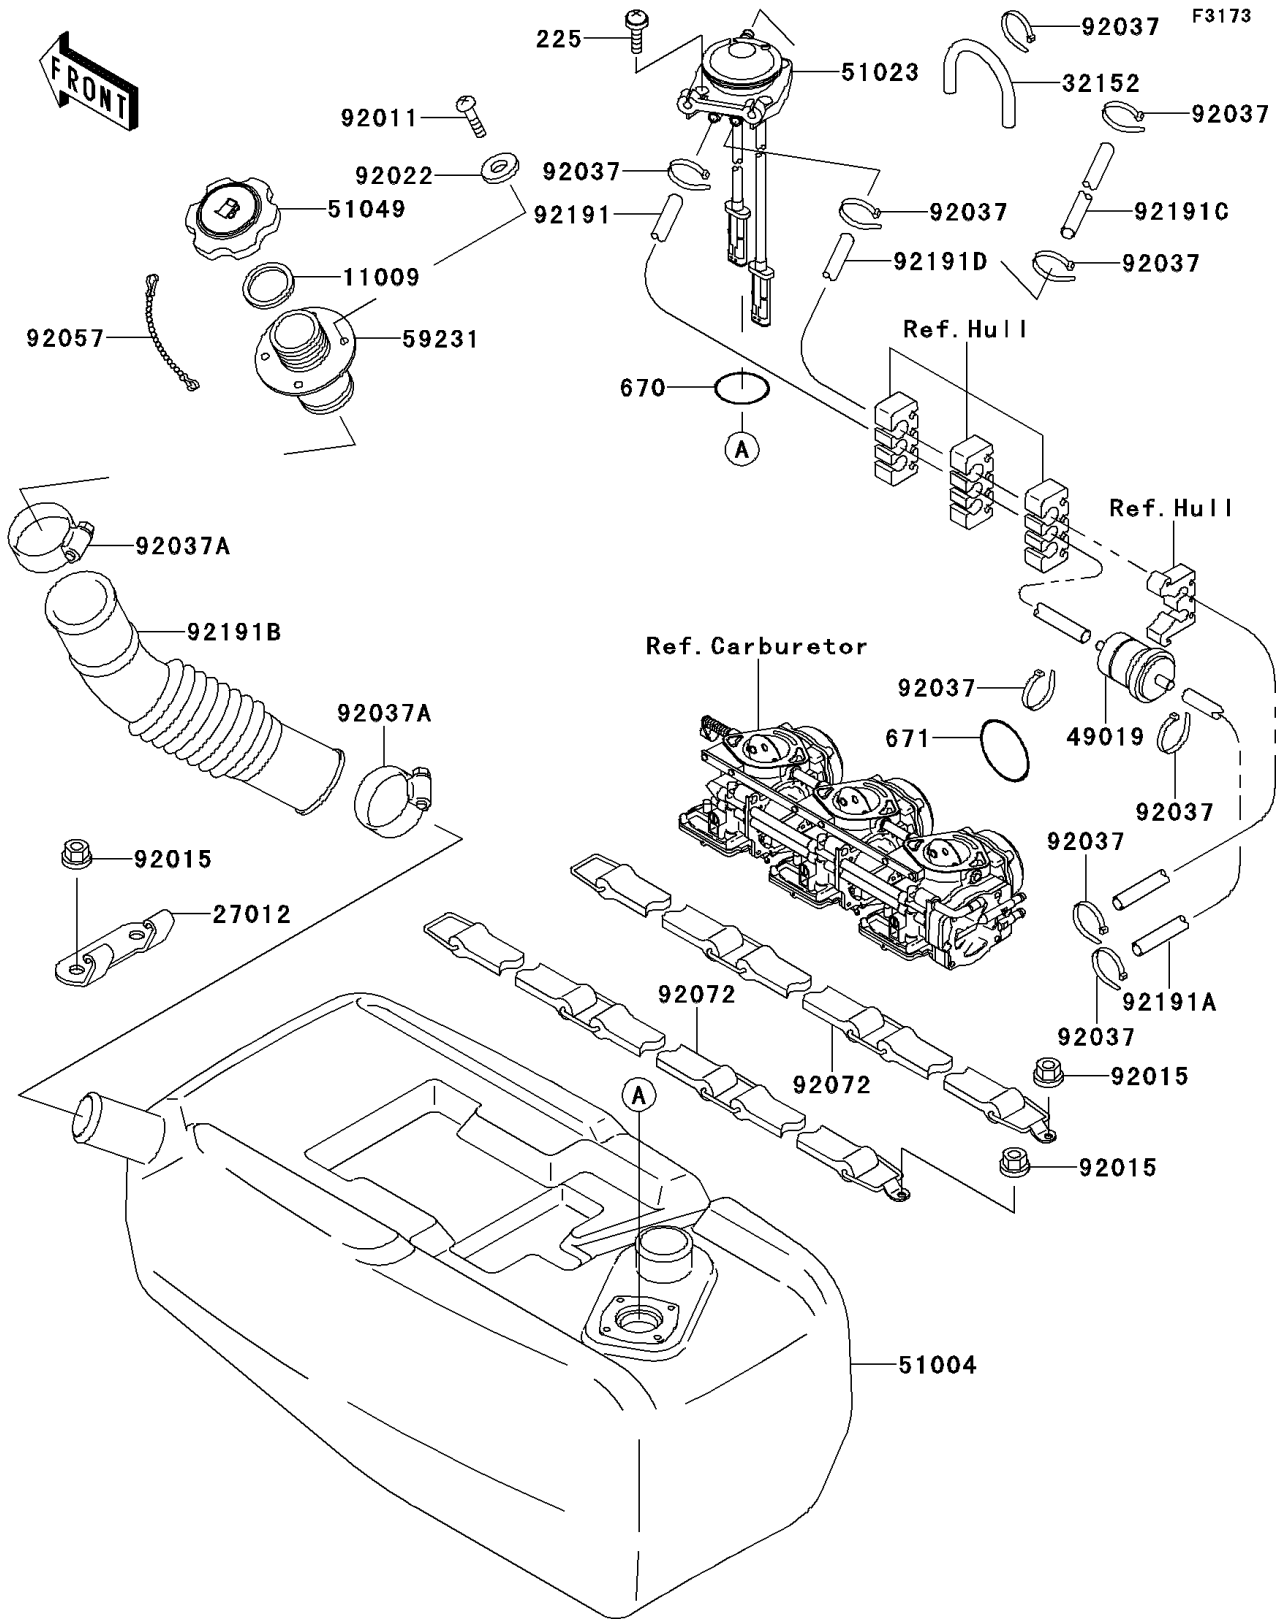

# 2000 900 STX PARTS DIAGRAM

Fuel Tank

## 2000 900 STX PARTS LIST

### Fuel Tank

ITEM NAME	PART NUMBER	QUANTITY
SCREW-PAN-WSP-CROS,5X20 (Ref # 225)	225R0520	4
O RING,36MM (Ref # 670)	670B3036	1
O RING,65MM (Ref # 671)	671B2565	1
GASKET,TANK CAP (Ref # 11009)	11009-3020	1
HOOK (Ref # 27012)	27012-3802	2
PIPE (Ref # 32152)	32152-3705	1
FILTER-FUEL (Ref # 49019)	49019-3712	1
TANK-FUEL (Ref # 51004)	51004-3721	1
TAP-ASSY,FUEL (Ref # 51023)	51023-3733	1
CAP-TANK,FUEL (Ref # 51049)	51049-3714	1
FILLER,FUEL TANK (Ref # 59231)	59231-3716	1
SCREW (Ref # 92011)	92011-562	4
NUT,6MM (Ref # 92015)	92015-3767	8
WASHER (Ref # 92022)	92022-563	4
CLAMP (Ref # 92037)	92037-1173	9
CLAMP (Ref # 92037A)	92037-3009	2
CHAIN,COVER,L=100 (Ref # 92057)	92057-3704	1
BAND,FUEL TANK (Ref # 92072)	92072-3794	4
TUBE,"ON",5.8X10.8X270 (Ref # 92191)	92191-3708	1
TUBE,"ON",5.8X10.8X940 (Ref # 92191A)	92191-3715	1
TUBE (Ref # 92191B)	92191-3735	1
TUBE,5.8X10.8X1000 (Ref # 92191C)	92191-3736	1
TUBE,"RETURN" (Ref # 92191D)	92191-3864	1