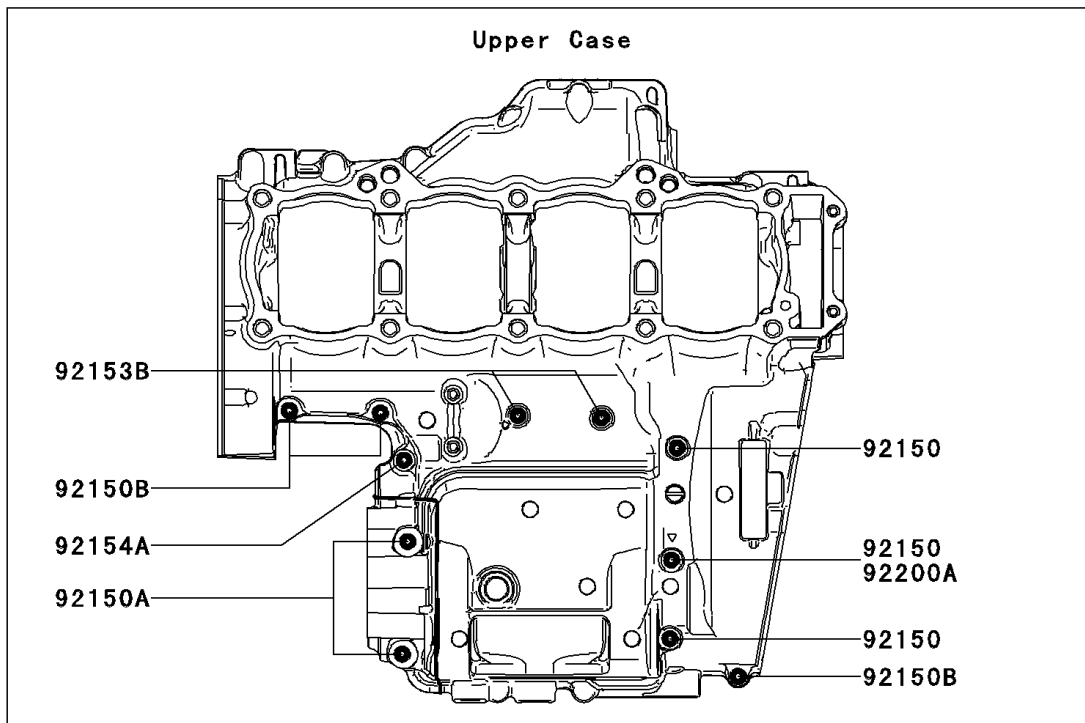

## 2013 Z1000 (Canadian) PARTS DIAGRAM

Crankcase Bolt Pattern

E1412

## 2013 Z1000 (Canadian) PARTS LIST

Crankcase Bolt Pattern

ITEM NAME	PART NUMBER	QUANTITY
BOLT,FLANGED,7X85 (Ref # 92150)	92150-1251	1
BOLT,8X70 (Ref # 92150A)	92150-1483	1
BOLT,6X40 (Ref # 92150B)	92150-1794	1
BOLT,FLANGED,7X45 (Ref # 92151)	92151-1539	1
BOLT,FLANGED,9X100 (Ref # 92153)	92153-0447	1
BOLT,FLANGED,7X60 (Ref # 92153A)	92153-1045	1
BOLT,FLANGED,6X68 (Ref # 92153B)	92153-1637	1
BOLT,FLANGED,9X90 (Ref # 92154)	92154-0248	1
BOLT,FLANGED,7X50 (Ref # 92154A)	92154-0372	1
WASHER,9.2X19X2.3 (Ref # 92200)	92200-0115	1
WASHER (Ref # 92200A)	92200-0556	1