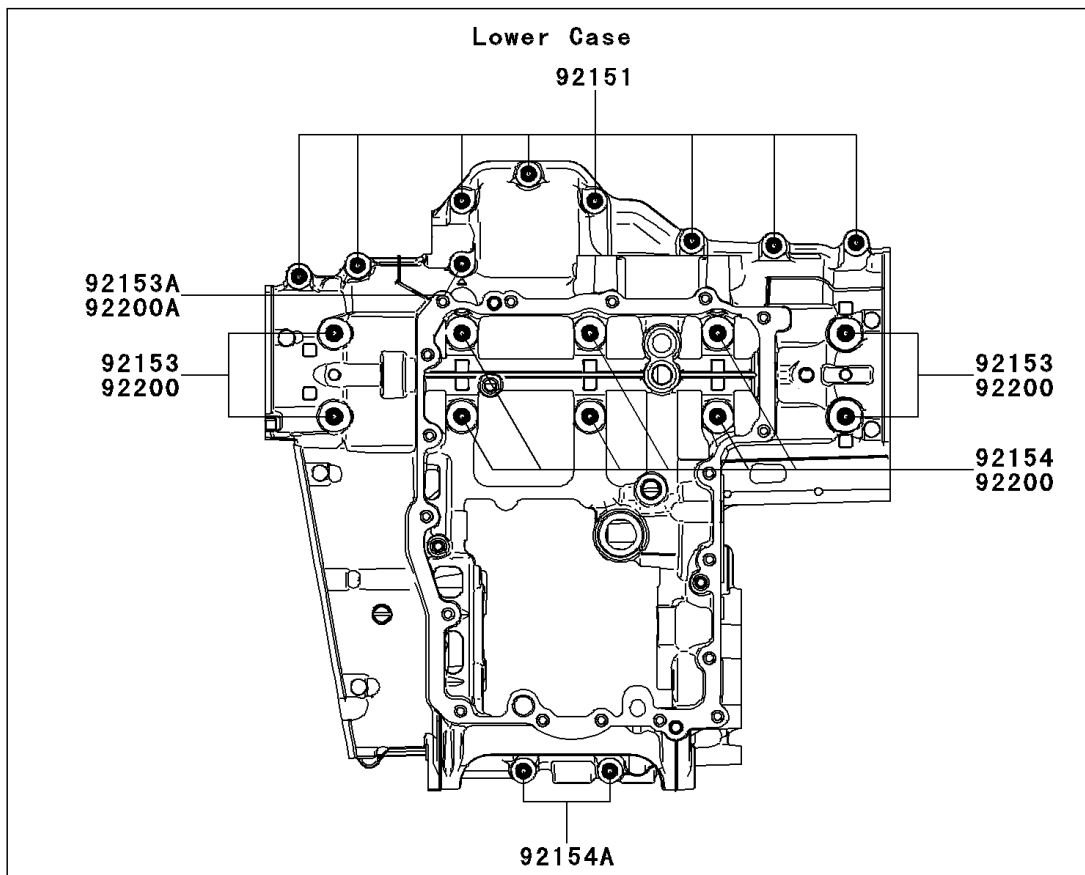

## 2013 Z1000 (Canadian) PARTS DIAGRAM

Crankcase Bolt Pattern

E1412

## 2013 Z1000 (Canadian) PARTS LIST

Crankcase Bolt Pattern

ITEM NAME	PART NUMBER	QUANTITY
BOLT,FLANGED,7X85 (Ref # 92150)	92150-1251	1
BOLT,8X70 (Ref # 92150A)	92150-1483	1
BOLT,6X40 (Ref # 92150B)	92150-1794	1
BOLT,FLANGED,7X45 (Ref # 92151)	92151-1539	1
BOLT,FLANGED,9X100 (Ref # 92153)	92153-0447	1
BOLT,FLANGED,7X60 (Ref # 92153A)	92153-1045	1
BOLT,FLANGED,6X68 (Ref # 92153B)	92153-1637	1
BOLT,FLANGED,9X90 (Ref # 92154)	92154-0248	1
BOLT,FLANGED,7X50 (Ref # 92154A)	92154-0372	1
WASHER,9.2X19X2.3 (Ref # 92200)	92200-0115	1
WASHER (Ref # 92200A)	92200-0556	1