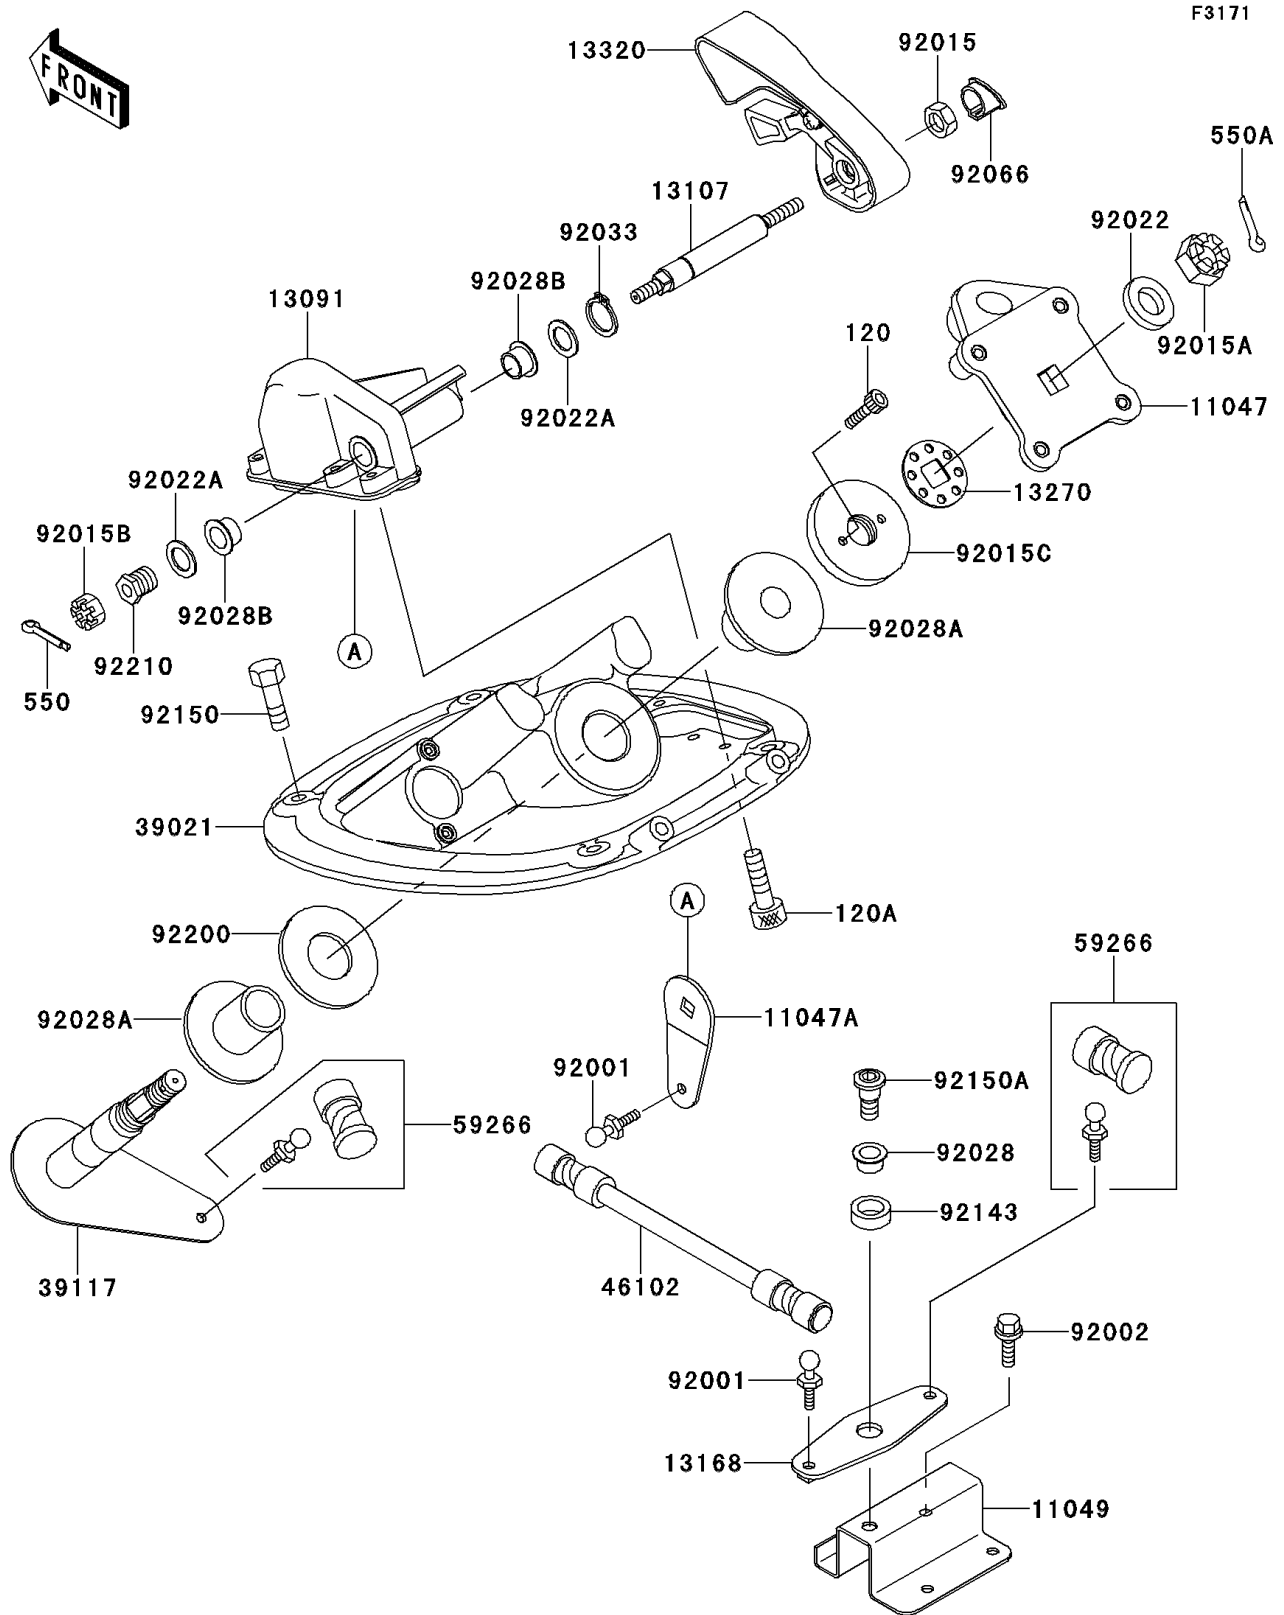

2000 900 STX PARTS DIAGRAM

Handle Pole

2000 900 STX PARTS LIST

Handle Pole

ITEM NAME	PART NUMBER	QUANTITY
BOLT-SOCKET,5X10 (Ref # 120)	120R0510	2
BOLT-SOCKET,6X16,BLACK (Ref # 120A)	120S0616	4
PIN-COTTER (Ref # 550)	550S2020	1
PIN-COTTER,3X35 (Ref # 550A)	550S3035	1
BRACKET,HANDLE HOLDER (Ref # 11047)	11047-3759	1
BRACKET,STEERING LEVER (Ref # 11047A)	11047-3790	1
BRACKET,REVERSE (Ref # 11049)	11049-3762	1
HOLDER (Ref # 13091)	13091-3809	1
SHAFT (Ref # 13107)	13107-3751	1
LEVER,REVERSE (Ref # 13168)	13168-3739	1
PLATE,STEERING NUT (Ref # 13270)	13270-3808	1
LEVER-ASSY,REVERSE (Ref # 13320)	13320-3716	1
BRACKET-HANDLE POLE (Ref # 39021)	39021-3706	1
SHAFT-STRG (Ref # 39117)	39117-3710	1
ROD (Ref # 46102)	46102-3723	1
JOINT-BALL (Ref # 59266)	59266-3707	2
BOLT,BALL,6MM (Ref # 92001)	92001-3703	2
BOLT,6X20 (Ref # 92002)	92002-3755	1
NUT,FLANGED,8MM (Ref # 92015)	92015-3709	1
NUT,CASTLE,14MM (Ref # 92015A)	92015-3805	1
NUT,CASTLE,8MM (Ref # 92015B)	92015-3813	1
NUT,STEERING,20MM (Ref # 92015C)	92015-3854	1
WASHER,15X34X2.0 (Ref # 92022)	92022-3738	1
WASHER,15.5X24X1.5 (Ref # 92022A)	92022-3739	2
BUSHING (Ref # 92028)	92028-3740	1
BUSHING,STEERING (Ref # 92028A)	92028-3748	2
BUSHING (Ref # 92028B)	92028-3755	2
RING-SNAP,15MM (Ref # 92033)	92033-3710	1
PLUG,REVERSE LEVER (Ref # 92066)	92066-3761	1

2000 900 STX PARTS LIST

Handle Pole

ITEM NAME	PART NUMBER	QUANTITY
COLLAR,16X24X8 (Ref # 92143)	92143-3768	1
BOLT,FLANGED,8X30 (Ref # 92150)	92150-3803	4
BOLT (Ref # 92150A)	92150-3827	1
WASHER,32.5X70X2 (Ref # 92200)	92200-3718	1
NUT,8MM (Ref # 92210)	92210-3703	1