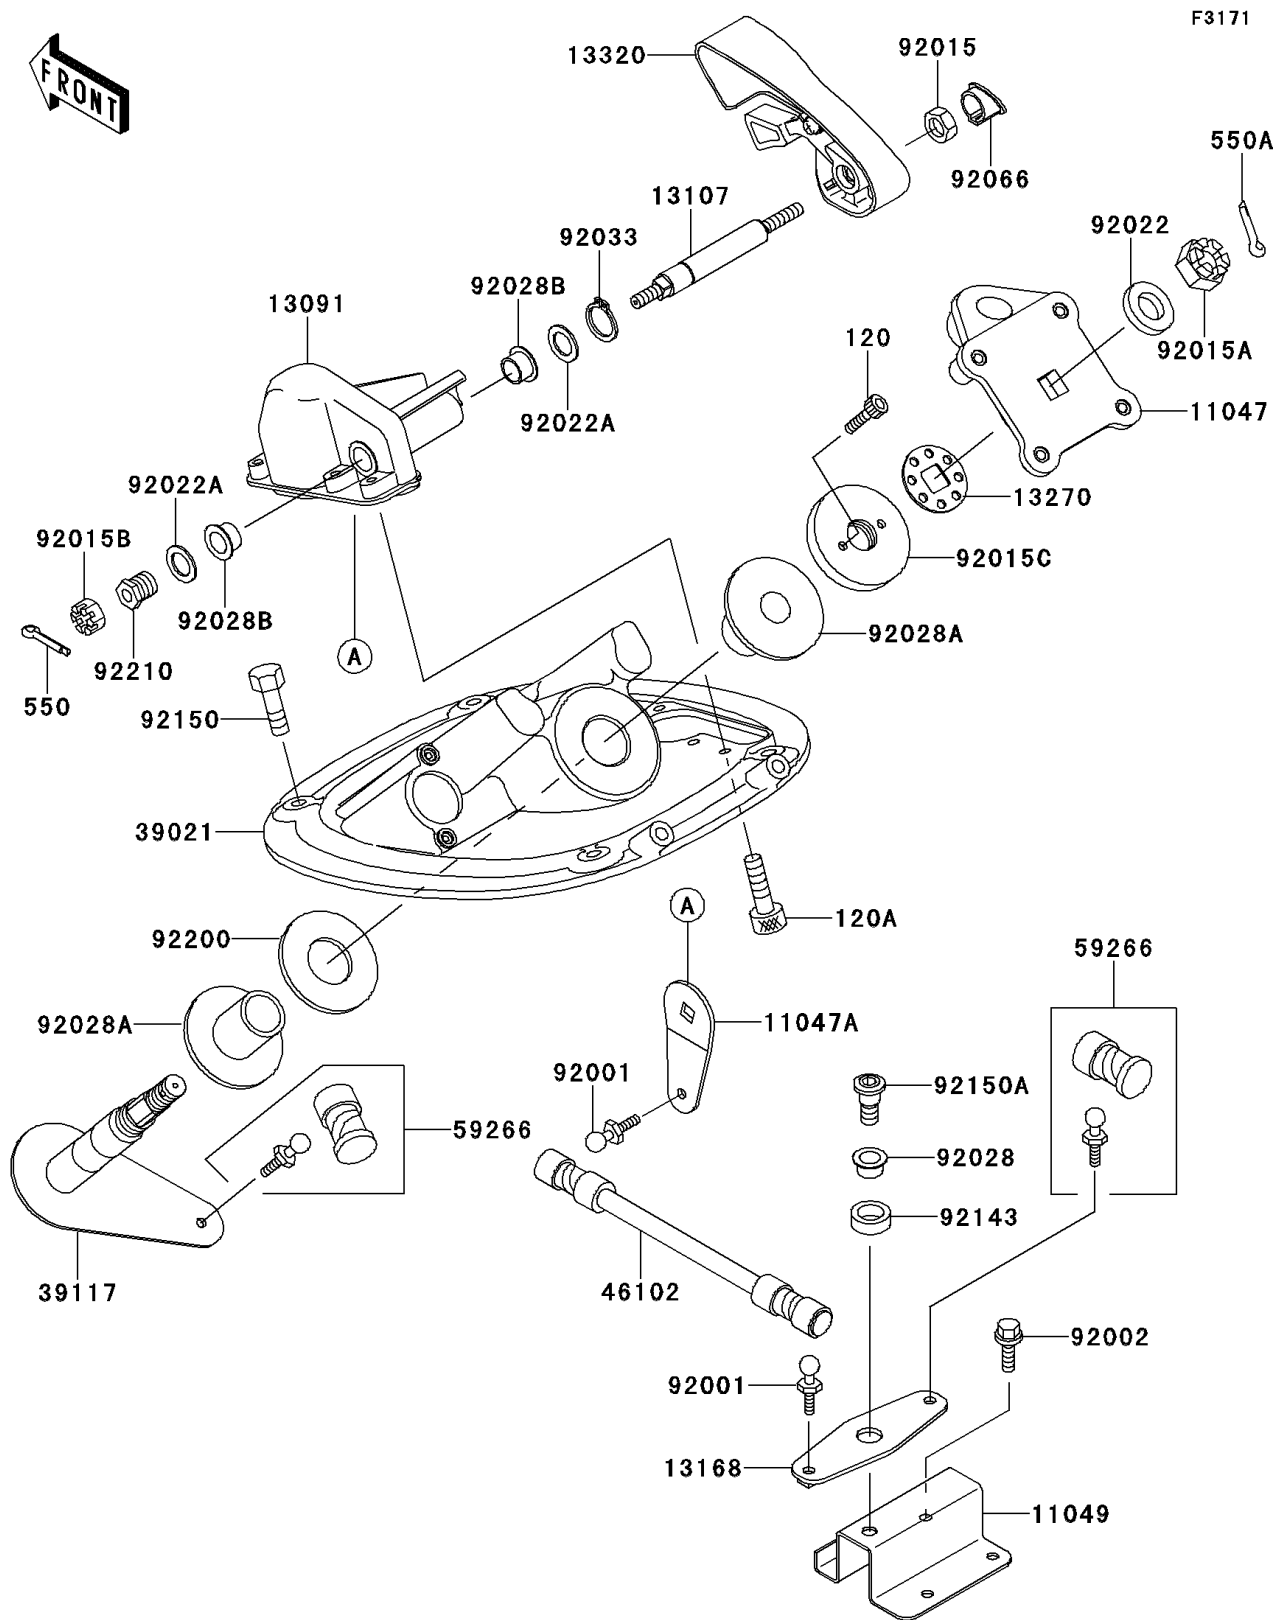

2000 900 STX PARTS DIAGRAM

Handle Pole

2000 900 STX PARTS LIST

Handle Pole

ITEM NAME	PART NUMBER	QUANTITY
BOLT-SOCKET,5X10 (Ref # 120)	120R0510	2
BOLT-SOCKET,6X16,BLACK (Ref # 120A)	120S0616	4
PIN-COTTER (Ref # 550)	550S2020	1
PIN-COTTER,3X35 (Ref # 550A)	550S3035	1
BRACKET,HANDLE HOLDER (Ref # 11047)	11047-3759	1
BRACKET,STEERING LEVER (Ref # 11047A)	11047-3790	1
BRACKET,REVERSE (Ref # 11049)	11049-3762	1
HOLDER (Ref # 13091)	13091-3809	1
SHAFT (Ref # 13107)	13107-3751	1
LEVER,REVERSE (Ref # 13168)	13168-3739	1
PLATE,STEERING NUT (Ref # 13270)	13270-3808	1
LEVER-ASSY,REVERSE (Ref # 13320)	13320-3716	1
BRACKET-HANDLE POLE (Ref # 39021)	39021-3706	1
SHAFT-STRG (Ref # 39117)	39117-3710	1
ROD (Ref # 46102)	46102-3723	1
JOINT-BALL (Ref # 59266)	59266-3707	2
BOLT,BALL,6MM (Ref # 92001)	92001-3703	2
BOLT,6X20 (Ref # 92002)	92002-3755	1
NUT,FLANGED,8MM (Ref # 92015)	92015-3709	1
NUT,CASTLE,14MM (Ref # 92015A)	92015-3805	1
NUT,CASTLE,8MM (Ref # 92015B)	92015-3813	1
NUT,STEERING,20MM (Ref # 92015C)	92015-3854	1
WASHER,15X34X2.0 (Ref # 92022)	92022-3738	1
WASHER,15.5X24X1.5 (Ref # 92022A)	92022-3739	2
BUSHING (Ref # 92028)	92028-3740	1
BUSHING,STEERING (Ref # 92028A)	92028-3748	2
BUSHING (Ref # 92028B)	92028-3755	2
RING-SNAP,15MM (Ref # 92033)	92033-3710	1
PLUG,REVERSE LEVER (Ref # 92066)	92066-3761	1

2000 900 STX PARTS LIST

Handle Pole

ITEM NAME	PART NUMBER	QUANTITY
COLLAR,16X24X8 (Ref # 92143)	92143-3768	1
BOLT,FLANGED,8X30 (Ref # 92150)	92150-3803	4
BOLT (Ref # 92150A)	92150-3827	1
WASHER,32.5X70X2 (Ref # 92200)	92200-3718	1
NUT,8MM (Ref # 92210)	92210-3703	1