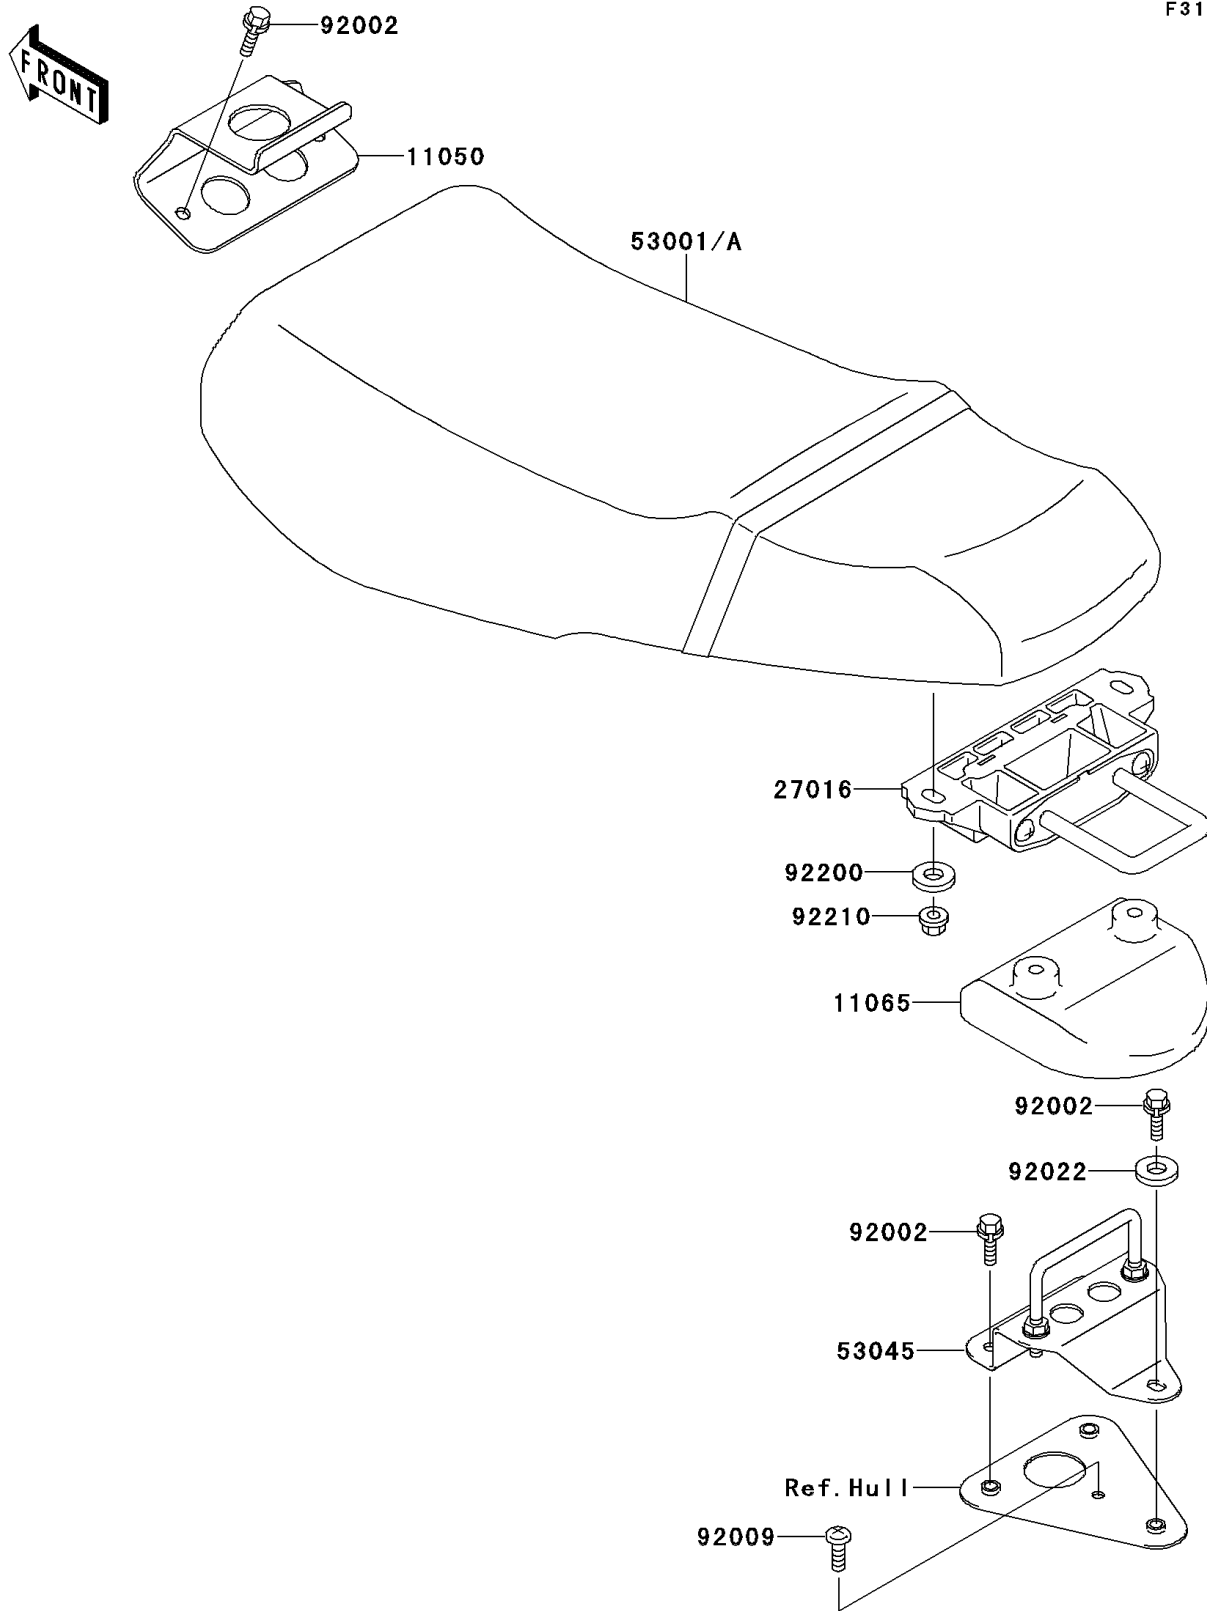

# 2000 900 STX PARTS DIAGRAM

Seat

F3146

## 2000 900 STX PARTS LIST

### Seat

ITEM NAME	PART NUMBER	QUANTITY
BRACKET,SEAT (Ref # 11050)	11050-3764	1
CAP,SEAT LOCK HOOK (Ref # 11065)	11065-3702	1
LOCK-ASSY,REAR SEAT (Ref # 27016)	27016-3749	1
SEAT-ASSY,SILVER/GRAY (Ref # 53001A)	53001-3744-N2	1
HOOK-ASSY,SEAT LOCK (Ref # 53045)	53045-3706	1
BOLT,6X25 (Ref # 92002)	92002-3714	5
SCREW,5X16 (Ref # 92009)	92009-3789	1
WASHER,6.5X20X1.5 (Ref # 92022)	92022-3710	1
WASHER,6.5X20X1.5 (Ref # 92200)	92200-3715	2
NUT,FLANGED,6MM (Ref # 92210)	92210-3718	2