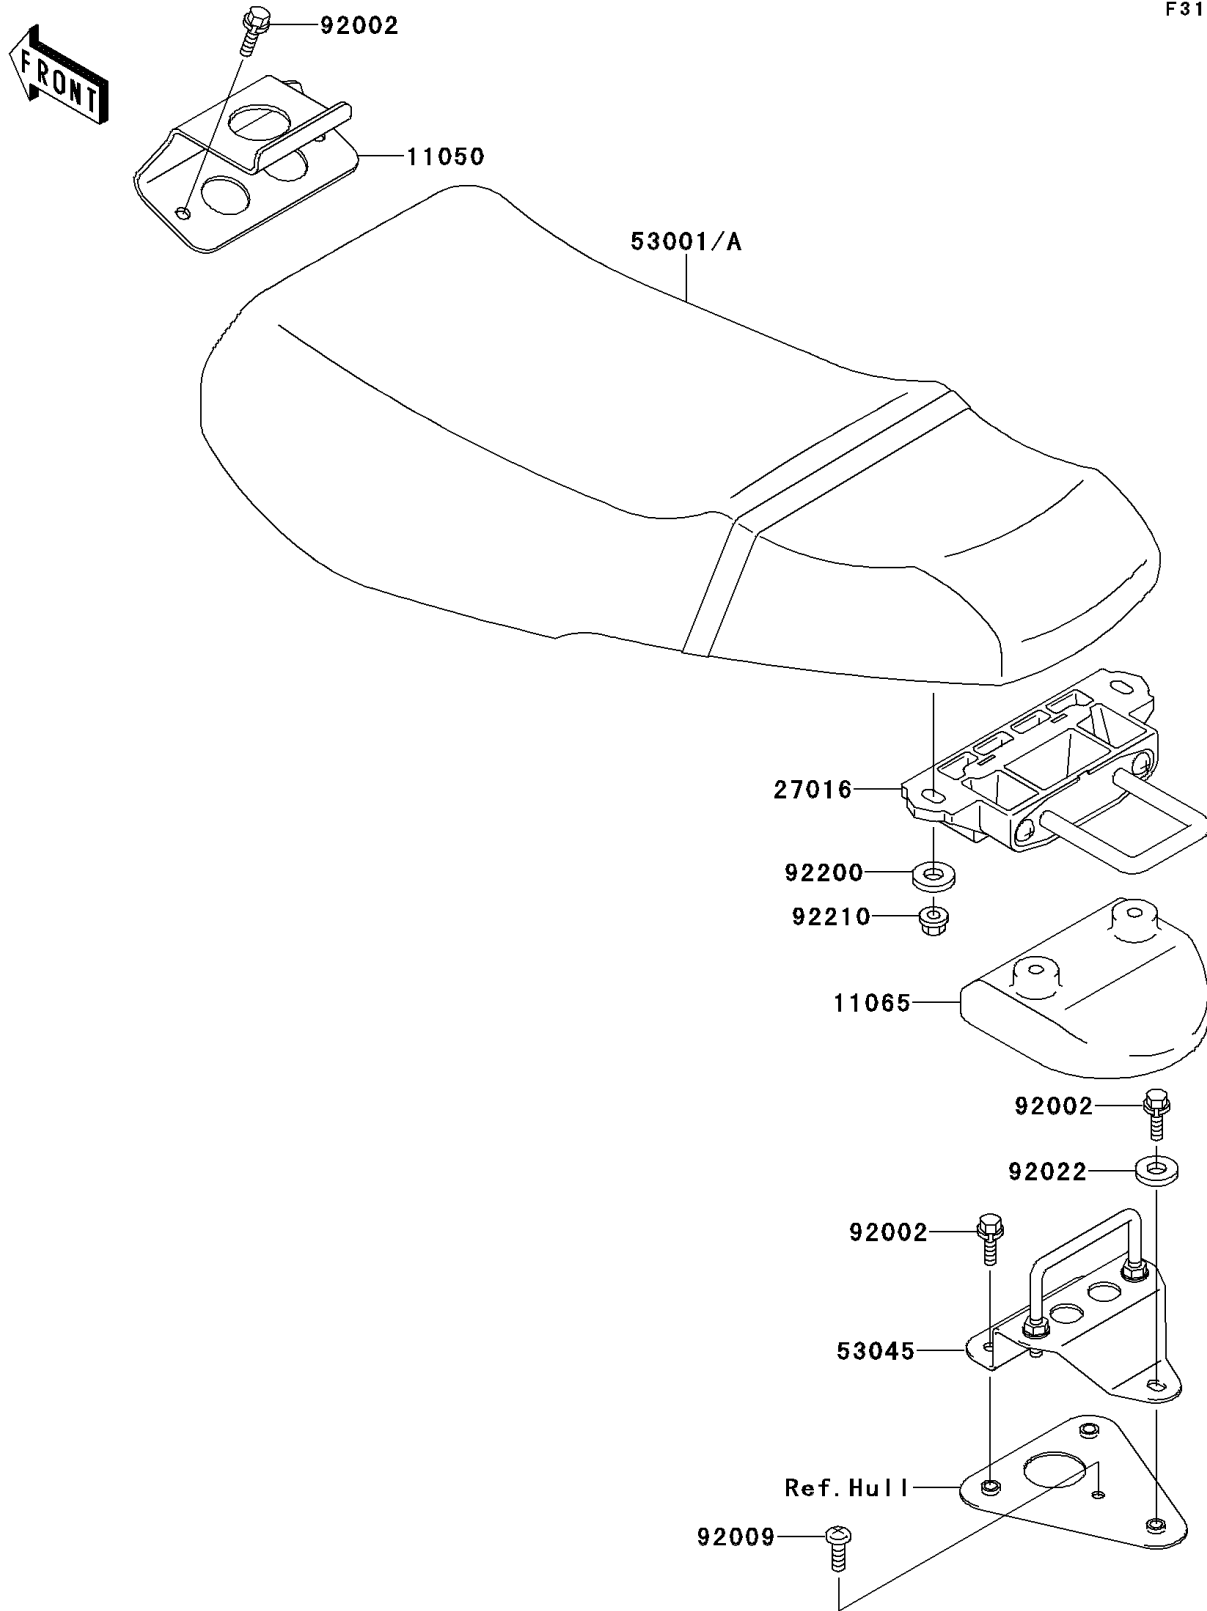

2000 900 STX PARTS DIAGRAM

Seat

F3146

2000 900 STX PARTS LIST

Seat

ITEM NAME	PART NUMBER	QUANTITY
BRACKET,SEAT (Ref # 11050)	11050-3764	1
CAP,SEAT LOCK HOOK (Ref # 11065)	11065-3702	1
LOCK-ASSY,REAR SEAT (Ref # 27016)	27016-3749	1
SEAT-ASSY,SILVER/GRAY (Ref # 53001A)	53001-3744-N2	1
HOOK-ASSY,SEAT LOCK (Ref # 53045)	53045-3706	1
BOLT,6X25 (Ref # 92002)	92002-3714	5
SCREW,5X16 (Ref # 92009)	92009-3789	1
WASHER,6.5X20X1.5 (Ref # 92022)	92022-3710	1
WASHER,6.5X20X1.5 (Ref # 92200)	92200-3715	2
NUT,FLANGED,6MM (Ref # 92210)	92210-3718	2