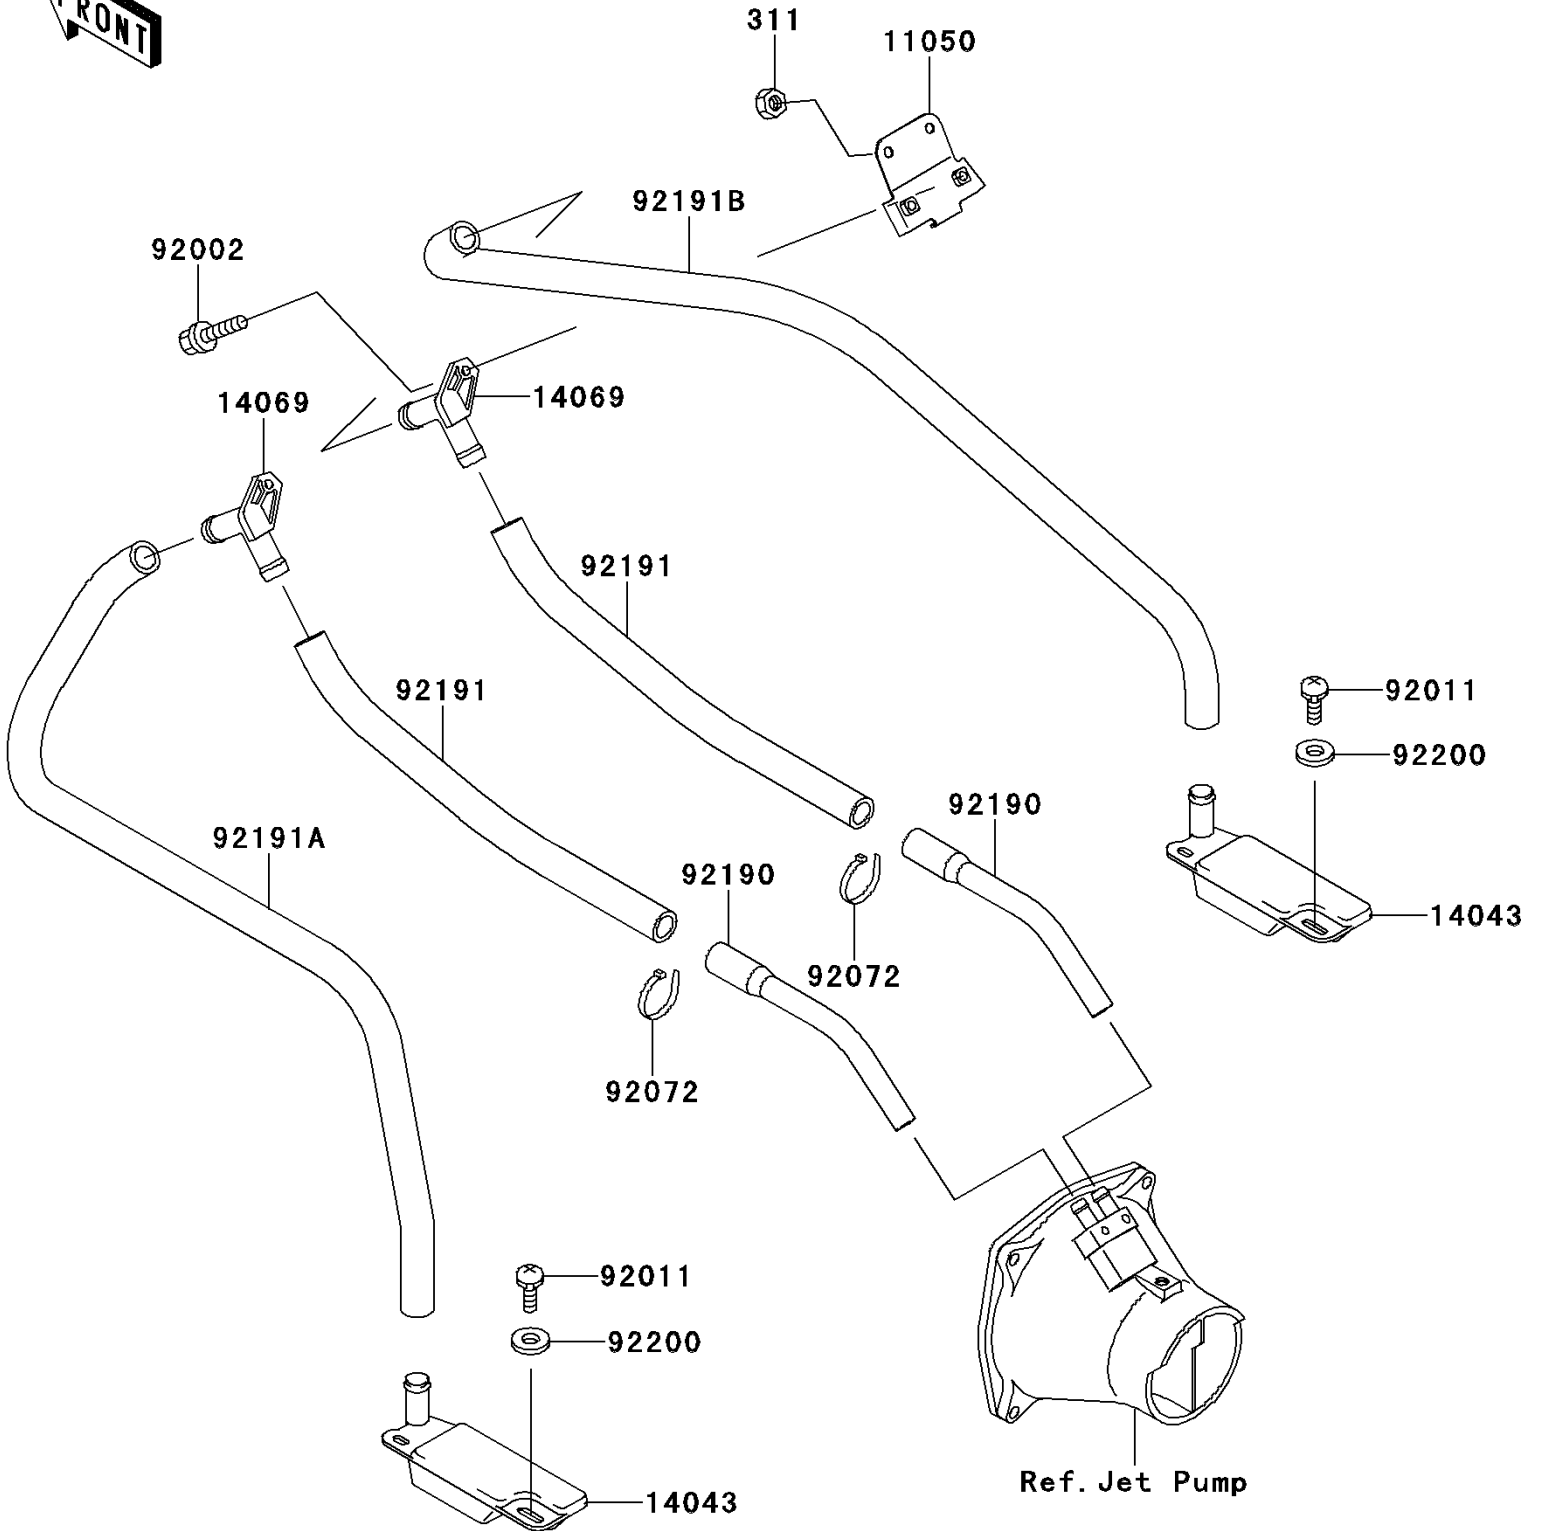

2000 900 STX PARTS DIAGRAM

Bilge System

F3145

2000 900 STX PARTS LIST

Bilge System

ITEM NAME	PART NUMBER	QUANTITY
NUT-HEX,6MM (Ref # 311)	311R0600	2
BRACKET (Ref # 11050)	11050-3734	1
FILTER (Ref # 14043)	14043-3708	2
BREATHER (Ref # 14069)	14069-3708	2
BOLT,6X16 (Ref # 92002)	92002-3728	2
SCREW,TAPPING (Ref # 92011)	92011-561	4
BAND,L=201 (Ref # 92072)	92072-3778	2
TUBE,HULL-NOZZLE (Ref # 92190)	92190-3971	2
TUBE,BREATHER-HULL (Ref # 92191)	92191-3820	2
TUBE,FILTER-BREATHER(LH) (Ref # 92191A)	92191-3821	1
TUBE,FILTER-BREATHER(RH) (Ref # 92191B)	92191-3822	1
WASHER,5.9X16X1.5 (Ref # 92200)	92200-3714	4