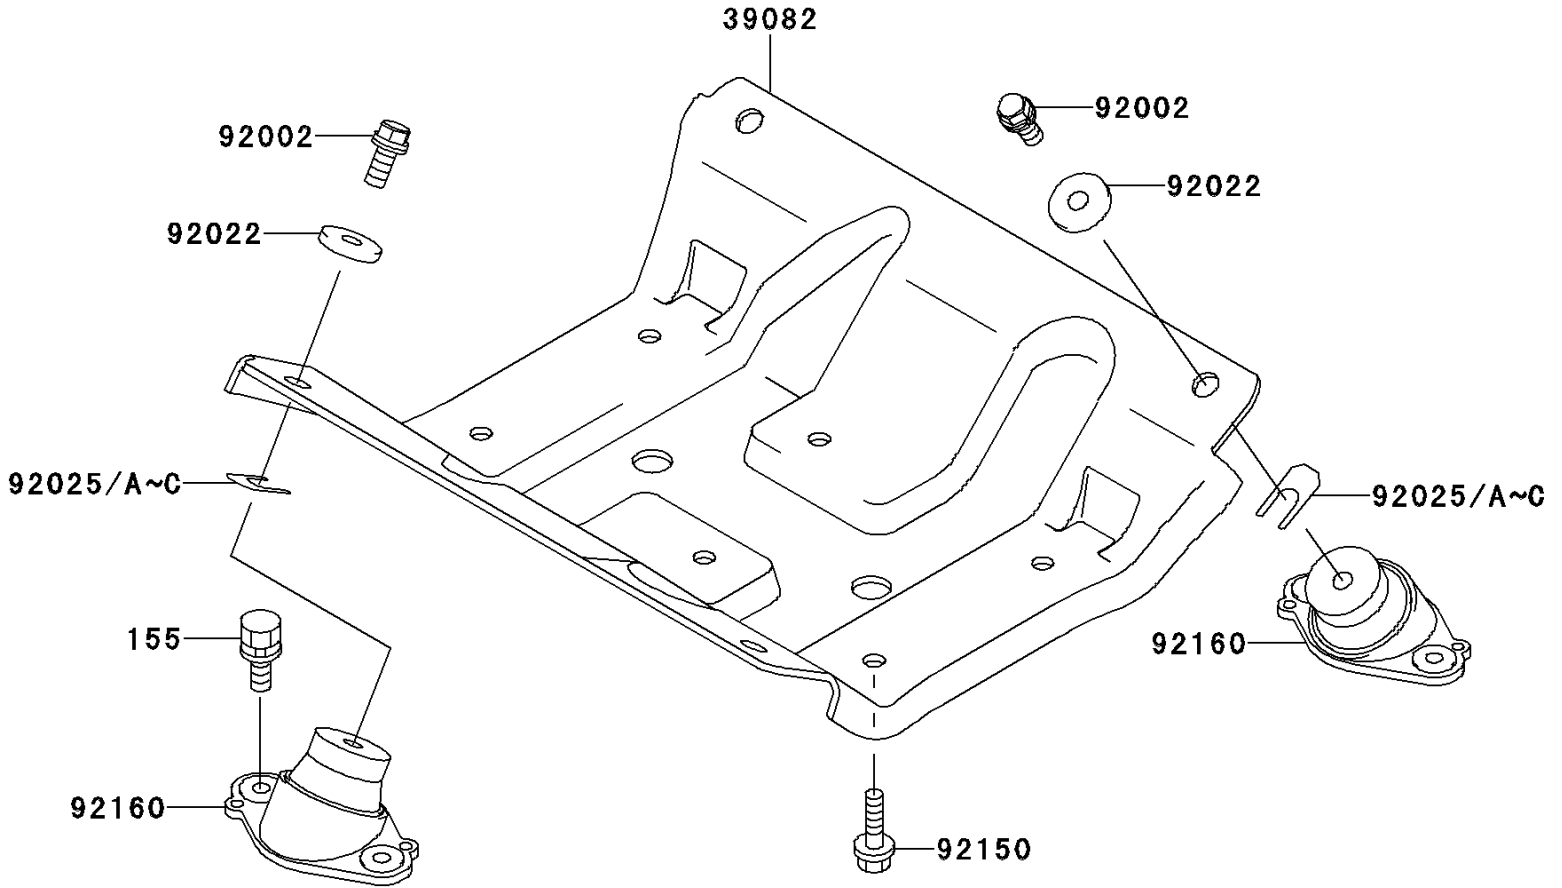

2000 900 STX PARTS DIAGRAM

Engine Mount

F3144

2000 900 STX PARTS LIST

Engine Mount

ITEM NAME	PART NUMBER	QUANTITY
BOLT-WSP-SMALL,8X20 (Ref # 155)	155R0820	8
MOUNT-ENGINE (Ref # 39082)	39082-3710	1
BOLT,10X25 (Ref # 92002)	92002-3770	4
WASHER,32X10.5X4 (Ref # 92022)	92022-3023	4
SHIM,T=0.3MM (Ref # 92025)	92025-3705	AR
SHIM,T=0.5MM (Ref # 92025A)	92025-3706	AR
SHIM,T=1.0MM (Ref # 92025B)	92025-3707	AR
SHIM,T=1.5MM (Ref # 92025C)	92025-3708	AR
BOLT,10X25 (Ref # 92150)	92150-3818	6
DAMPER,ENGINE MOUNT (Ref # 92160)	92160-3838	4