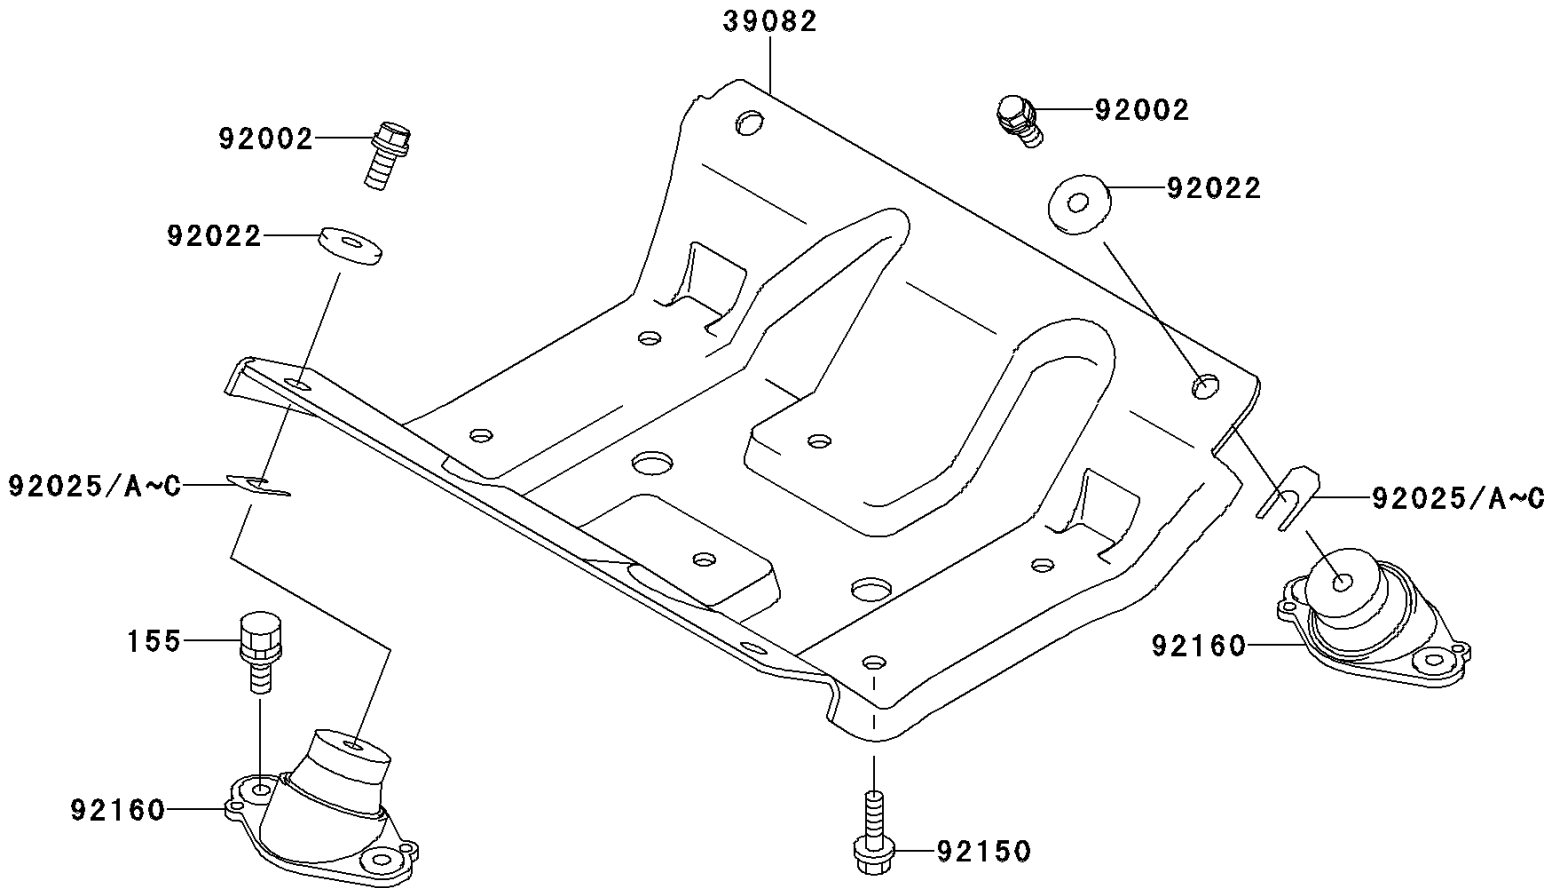

2000 900 STX PARTS DIAGRAM

Engine Mount

F3144

2000 900 STX PARTS LIST

Engine Mount

ITEM NAME	PART NUMBER	QUANTITY
BOLT-WSP-SMALL,8X20 (Ref # 155)	155R0820	8
MOUNT-ENGINE (Ref # 39082)	39082-3710	1
BOLT,10X25 (Ref # 92002)	92002-3770	4
WASHER,32X10.5X4 (Ref # 92022)	92022-3023	4
SHIM,T=0.3MM (Ref # 92025)	92025-3705	AR
SHIM,T=0.5MM (Ref # 92025A)	92025-3706	AR
SHIM,T=1.0MM (Ref # 92025B)	92025-3707	AR
SHIM,T=1.5MM (Ref # 92025C)	92025-3708	AR
BOLT,10X25 (Ref # 92150)	92150-3818	6
DAMPER,ENGINE MOUNT (Ref # 92160)	92160-3838	4