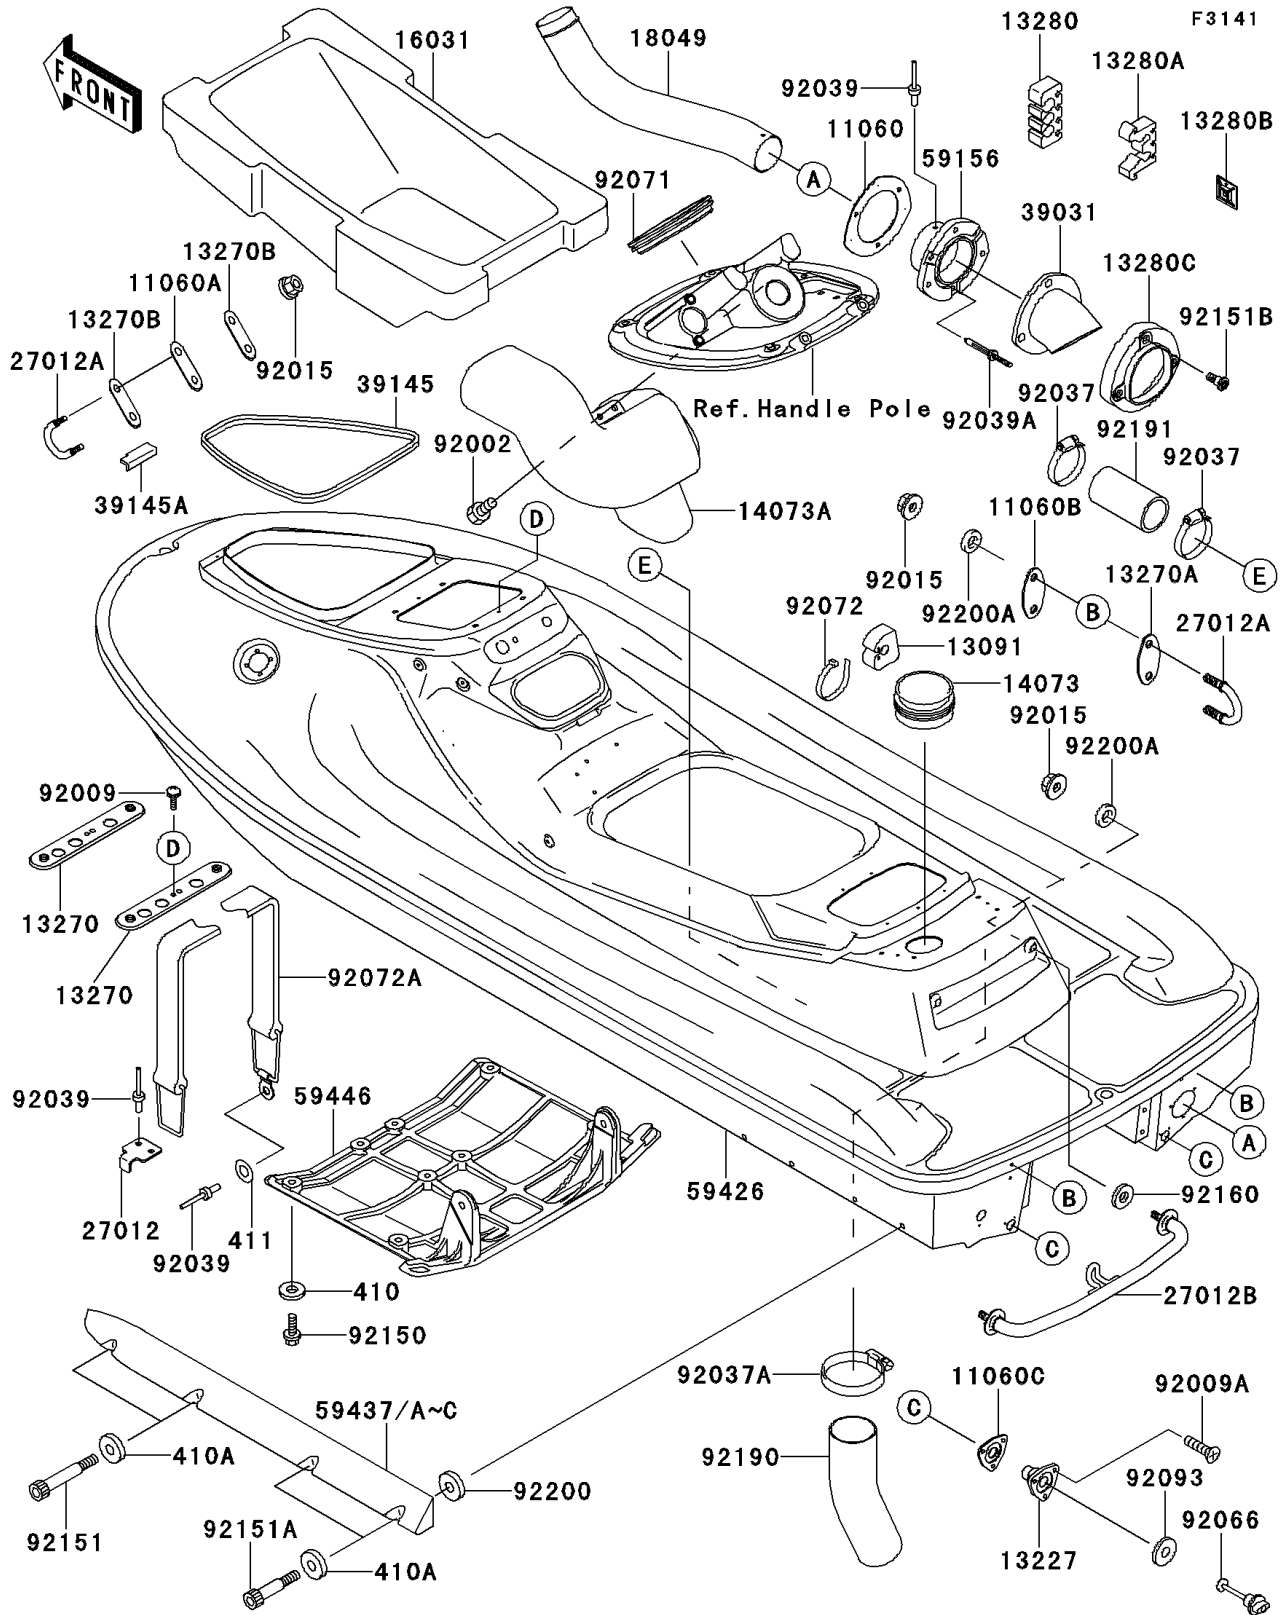

2000 900 STX PARTS DIAGRAM

Hull

2000 900 STX PARTS LIST

Hull

ITEM NAME	PART NUMBER	QUANTITY
GASKET,TAIL PIPE (Ref # 11060)	11060-3797	1
GASKET,U HOOK,FR (Ref # 11060A)	11060-3799	1
GASKET,U HOOK,RR (Ref # 11060B)	11060-3800	2
GASKET,DRAIN PLUG (Ref # 11060C)	11060-3801	2
HOLDER (Ref # 13091)	13091-3780	1
HOUSING,DRAIN PLUG (Ref # 13227)	13227-3711	2
PLATE (Ref # 13270)	13270-3809	2
PLATE (Ref # 13270A)	13270-3860	2
PLATE (Ref # 13270B)	13270-3896	2
HOLDER (Ref # 13280)	13280-3703	3
HOLDER,FUEL FILTER (Ref # 13280A)	13280-3705	1
HOLDER (Ref # 13280B)	13280-3706	13
HOLDER,TAIL PIPE CAP (Ref # 13280C)	13280-3715	1
DUCT,AIR INTAKE (Ref # 14073)	14073-3762	1
DUCT,AIR INTAKE (Ref # 14073A)	14073-3773	1
FLOAT (Ref # 16031)	16031-3840	1
PIPE-EXHAUST (Ref # 18049)	18049-3757	1
HOOK (Ref # 27012)	27012-3787	1
HOOK (Ref # 27012A)	27012-3797	3
HOOK,TOWING,RR (Ref # 27012B)	27012-3800	1
CAP-END,TAIL PIPE (Ref # 39031)	39031-3703	1
TRIM-SEAL,L=1412 (Ref # 39145)	39145-3748	1
TRIM-SEAL,L=76 (Ref # 39145A)	39145-3770	1
PIPE-TAIL (Ref # 59156)	59156-3719	1
HULL-COMP,S.YELLOW (Ref # 59426)	59426-3893-CU	1
STABILIZER,LH,F.BLACK (Ref # 59437A)	59437-3711-6Z	1
STABILIZER,RH,F.BLACK (Ref # 59437C)	59437-3712-6Z	1
COVER-JET PUMP (Ref # 59446)	59446-3746	1
BOLT,6X20 (Ref # 92002)	92002-3755	2