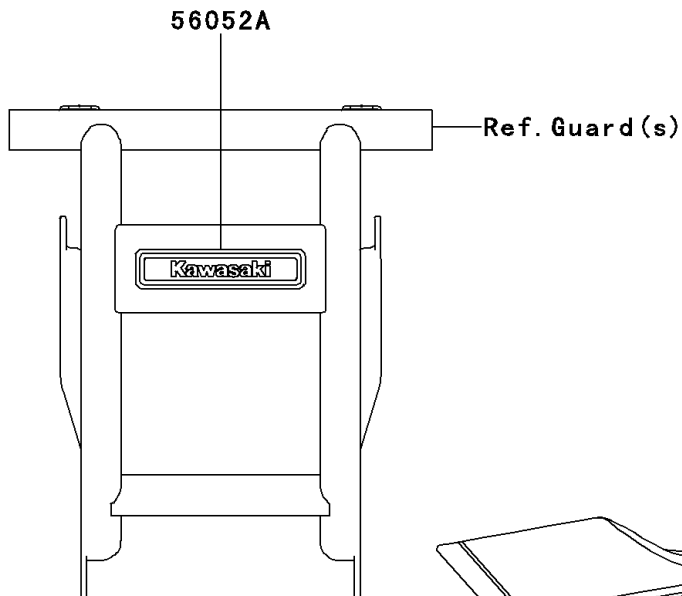

2010 Bayou® 250 PARTS DIAGRAM

Decals(Red)(Blue)(AAF)

F28611

2010 Bayou® 250 PARTS LIST

Decals(Red)(Blue)(AAF)

ITEM NAME	PART NUMBER	QUANTITY
MARK,KAWASAKI (Ref # 56052)	56052-0881	2
MARK,FRONT GUARD,KAWASAKI (Ref # 56052A)	56052-1682	1
PATTERN,FR FENDER,LH (Ref # 56069)	56069-0127	1
PATTERN,FR FENDER,RH (Ref # 56069A)	56069-0128	1
PATTERN,RR FENDER,LH (Ref # 56069B)	56069-0129	1
PATTERN,RR FENDER,RH (Ref # 56069C)	56069-0130	1
BOLT-FLANGED,8X12 (Ref # 130)	130BB0812	1
WASHER-PLAIN-SMALL (Ref # 410)	410AA0500	1
WASHER-PLAIN-SMALL (Ref # 410A)	410AA0600	1
CORD-ASSY,SPEEDOMETER (Ref # 21150)	21150-1062	1
BRACKET-METER (Ref # 25008)	25008-1168	1
BRACKET-METER (Ref # 25008A)	25008-1169	1
METER-ASSY,SPEED,MPH (Ref # 25031)	25031-1234	1
GEAR-METER SCREW (Ref # 41060)	41060-1117	1
CABLE-SPEEDOMETER (Ref # 54001)	54001-1165	1
NUT,LOCK,5MM (Ref # 92015)	92015-1221	2
WASHER,5.5X20X1.2 (Ref # 92022)	92022-1405	4
RING-O,ID=13.8 (Ref # 92055)	92055-1141	1
BULB,12V 3.4W,T10 (Ref # 92069)	92069-1007	1
BAND,L=123 (Ref # 92072)	92072-030	3
BAND,L=149 (Ref # 92072A)	92072-031	1
DAMPER (Ref # 92075)	92075-1409	2
BUSHING-METER GEAR (Ref # 92087)	92087-1054	1
COLLAR,5.5X10X8.5 (Ref # 92143)	92143-1235	2
KIT.,SPEEDOMETER,MPH (Ref # 99999)	99999-1065	1