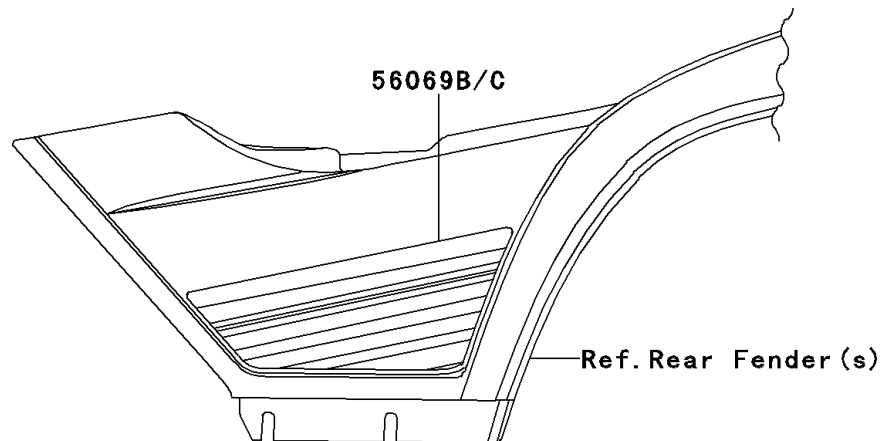

2010 Bayou® 250 PARTS DIAGRAM

Decals(Red)(Blue)(AAF)

F28611

2010 Bayou® 250 PARTS LIST

Decals(Red)(Blue)(AAF)

ITEM NAME	PART NUMBER	QUANTITY
MARK,KAWASAKI (Ref # 56052)	56052-0881	2
MARK,FRONT GUARD,KAWASAKI (Ref # 56052A)	56052-1682	1
PATTERN,FR FENDER,LH (Ref # 56069)	56069-0127	1
PATTERN,FR FENDER,RH (Ref # 56069A)	56069-0128	1
PATTERN,RR FENDER,LH (Ref # 56069B)	56069-0129	1
PATTERN,RR FENDER,RH (Ref # 56069C)	56069-0130	1
BOLT-FLANGED,8X12 (Ref # 130)	130BB0812	1
WASHER-PLAIN-SMALL (Ref # 410)	410AA0500	1
WASHER-PLAIN-SMALL (Ref # 410A)	410AA0600	1
CORD-ASSY,SPEEDOMETER (Ref # 21150)	21150-1062	1
BRACKET-METER (Ref # 25008)	25008-1168	1
BRACKET-METER (Ref # 25008A)	25008-1169	1
METER-ASSY,SPEED,MPH (Ref # 25031)	25031-1234	1
GEAR-METER SCREW (Ref # 41060)	41060-1117	1
CABLE-SPEEDOMETER (Ref # 54001)	54001-1165	1
NUT,LOCK,5MM (Ref # 92015)	92015-1221	2
WASHER,5.5X20X1.2 (Ref # 92022)	92022-1405	4
RING-O,ID=13.8 (Ref # 92055)	92055-1141	1
BULB,12V 3.4W,T10 (Ref # 92069)	92069-1007	1
BAND,L=123 (Ref # 92072)	92072-030	3
BAND,L=149 (Ref # 92072A)	92072-031	1
DAMPER (Ref # 92075)	92075-1409	2
BUSHING-METER GEAR (Ref # 92087)	92087-1054	1
COLLAR,5.5X10X8.5 (Ref # 92143)	92143-1235	2
KIT.,SPEEDOMETER,MPH (Ref # 99999)	99999-1065	1