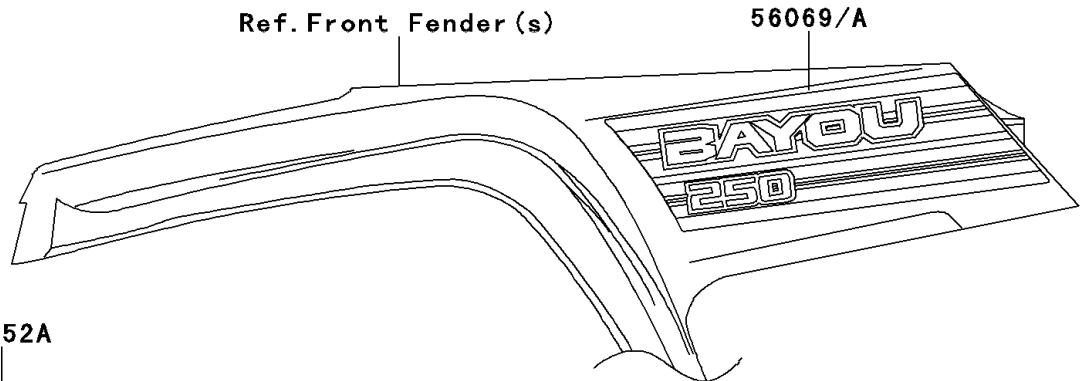

2010 Bayou® 250 PARTS DIAGRAM

Decals(Red)(Blue)(AAF)

F28611

2010 Bayou® 250 PARTS LIST

Decals(Red)(Blue)(AAF)

ITEM NAME	PART NUMBER	QUANTITY
MARK,KAWASAKI (Ref # 56052)	56052-0881	2
MARK,FRONT GUARD,KAWASAKI (Ref # 56052A)	56052-1682	1
PATTERN,FR FENDER,LH (Ref # 56069)	56069-0127	1
PATTERN,FR FENDER,RH (Ref # 56069A)	56069-0128	1
PATTERN,RR FENDER,LH (Ref # 56069B)	56069-0129	1
PATTERN,RR FENDER,RH (Ref # 56069C)	56069-0130	1
BOLT-FLANGED,8X12 (Ref # 130)	130BB0812	1
WASHER-PLAIN-SMALL (Ref # 410)	410AA0500	1
WASHER-PLAIN-SMALL (Ref # 410A)	410AA0600	1
CORD-ASSY,SPEEDOMETER (Ref # 21150)	21150-1062	1
BRACKET-METER (Ref # 25008)	25008-1168	1
BRACKET-METER (Ref # 25008A)	25008-1169	1
METER-ASSY,SPEED,MPH (Ref # 25031)	25031-1234	1
GEAR-METER SCREW (Ref # 41060)	41060-1117	1
CABLE-SPEEDOMETER (Ref # 54001)	54001-1165	1
NUT,LOCK,5MM (Ref # 92015)	92015-1221	2
WASHER,5.5X20X1.2 (Ref # 92022)	92022-1405	4
RING-O,ID=13.8 (Ref # 92055)	92055-1141	1
BULB,12V 3.4W,T10 (Ref # 92069)	92069-1007	1
BAND,L=123 (Ref # 92072)	92072-030	3
BAND,L=149 (Ref # 92072A)	92072-031	1
DAMPER (Ref # 92075)	92075-1409	2
BUSHING-METER GEAR (Ref # 92087)	92087-1054	1
COLLAR,5.5X10X8.5 (Ref # 92143)	92143-1235	2
KIT.,SPEEDOMETER,MPH (Ref # 99999)	99999-1065	1