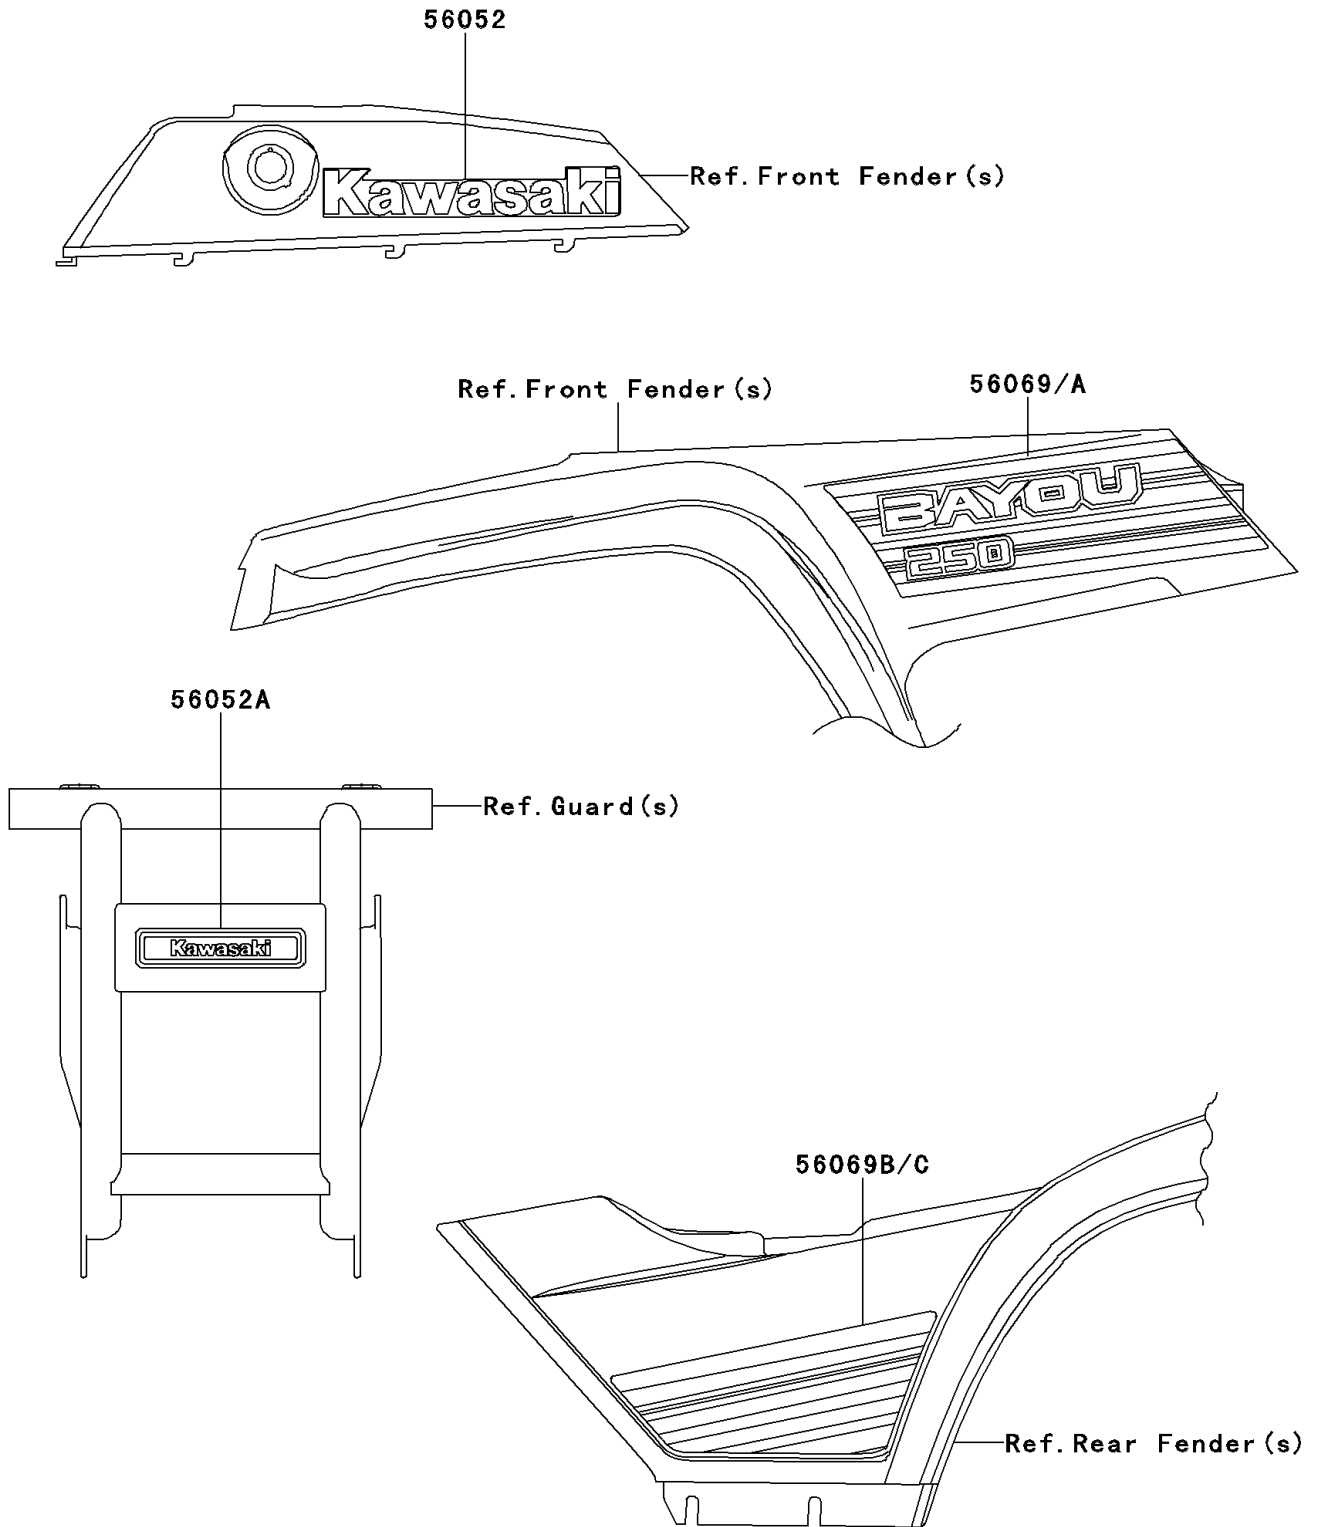

2006 Bayou 250 PARTS DIAGRAM

Decals(Red)(Blue)(AAF)

F28611

2006 Bayou 250 PARTS LIST

Decals(Red)(Blue)(AAF)

ITEM NAME	PART NUMBER	QUANTITY
BOLT-FLANGED,8X12 (Ref # 130)	130BB0812	1
WASHER-PLAIN-SMALL (Ref # 410)	410AA0500	1
WASHER-PLAIN-SMALL (Ref # 410A)	410AA0600	1
CORD-ASSY,SPEEDOMETER (Ref # 21150)	21150-1062	1
BRACKET-METER (Ref # 25008)	25008-1168	1
BRACKET-METER (Ref # 25008A)	25008-1169	1
METER-ASSY,SPEED,MPH (Ref # 25031)	25031-1234	1
GEAR-METER SCREW (Ref # 41060)	41060-1117	1
CABLE-SPEEDOMETER (Ref # 54001)	54001-1165	1
NUT,LOCK,5MM (Ref # 92015)	92015-1221	2
WASHER,5.5X20X1.2 (Ref # 92022)	92022-1405	4
RING-O,ID=13.8 (Ref # 92055)	92055-1141	1
BULB,12V 3.4W,T10 (Ref # 92069)	92069-1007	1
BAND,L=123 (Ref # 92072)	92072-030	3
BAND,L=149 (Ref # 92072A)	92072-031	1
DAMPER (Ref # 92075)	92075-1409	2
BUSHING-METER GEAR (Ref # 92087)	92087-1054	1
COLLAR,5.5X10X8.5 (Ref # 92143)	92143-1235	2
KIT.,SPEEDOMETER,MPH (Ref # 99999)	99999-1065	1