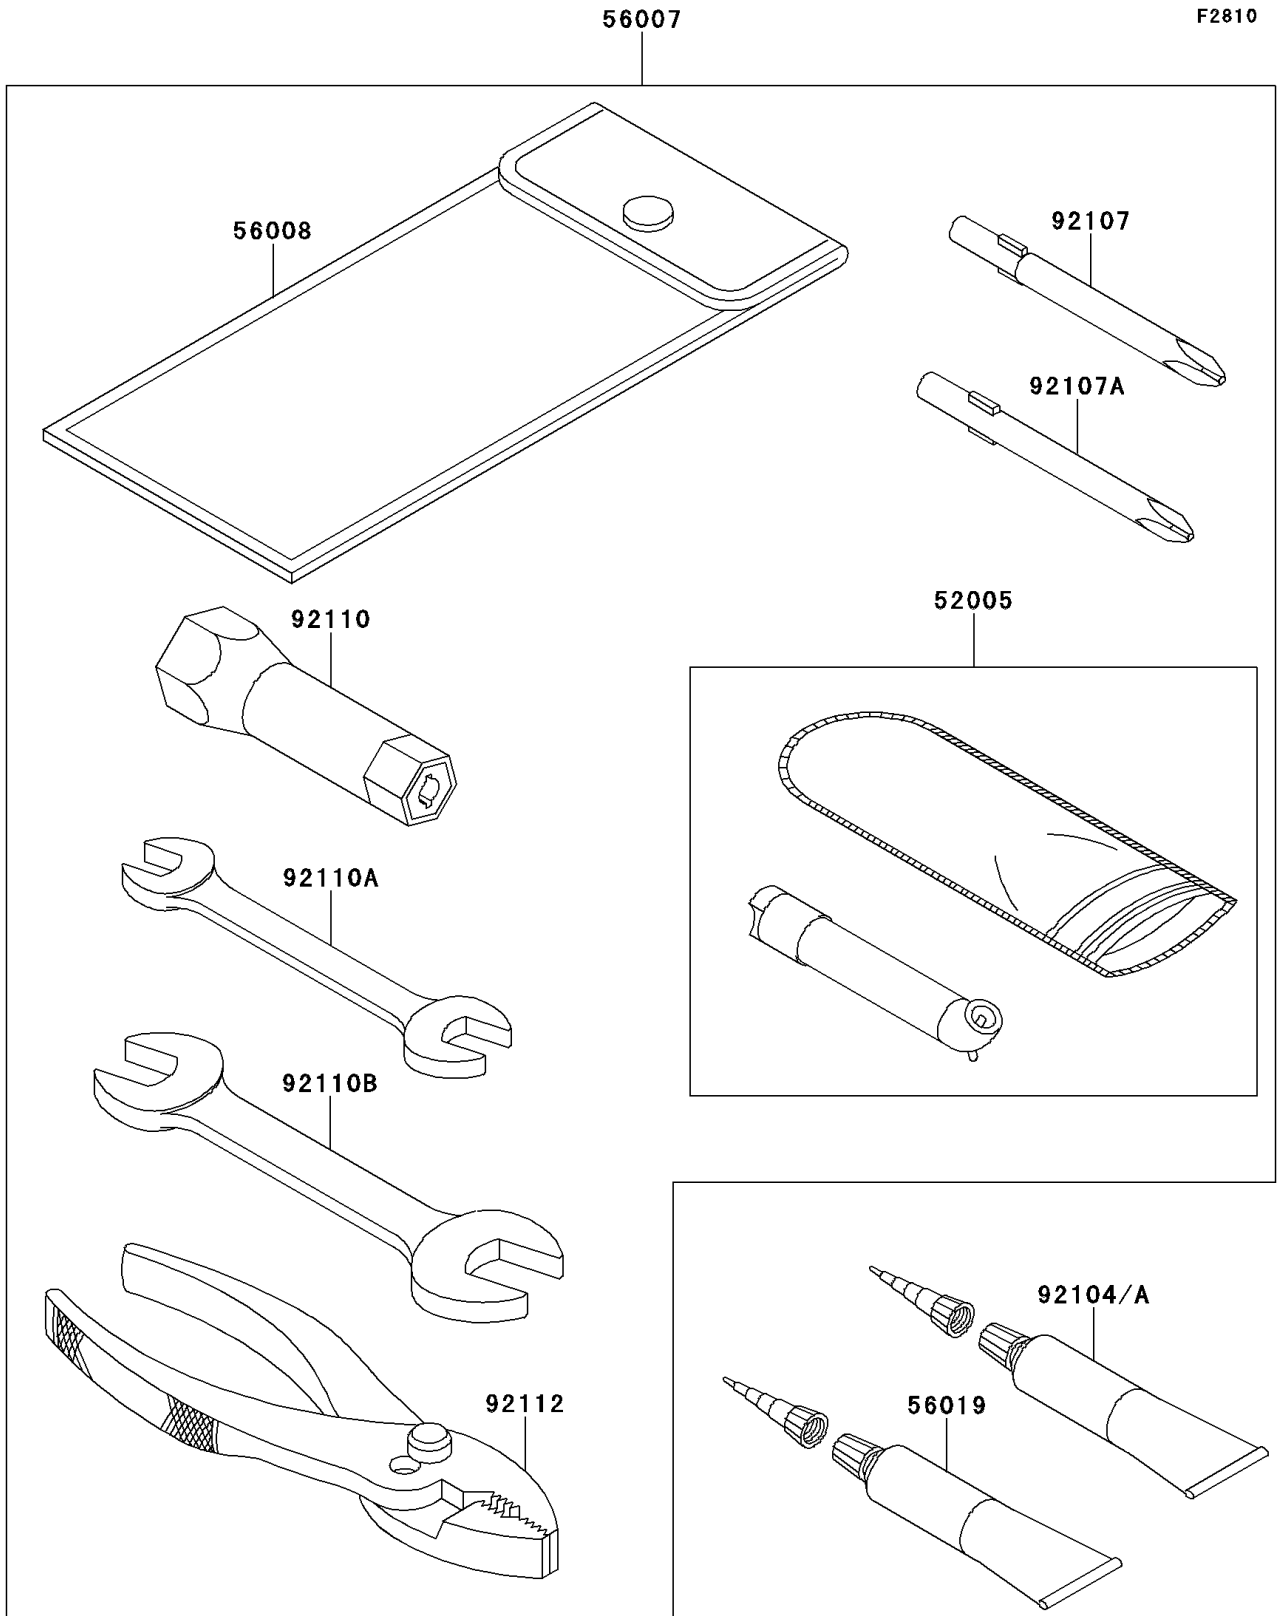

2007 Bayou 250 PARTS DIAGRAM

Owner's Tools

2007 Bayou 250 PARTS LIST

Owner's Tools

ITEM NAME	PART NUMBER	QUANTITY
GAUGE,AIR (Ref # 52005)	52005-1082	1
TOOLKIT (Ref # 56007)	56007-1306	1
BAG,TOOL (Ref # 56008)	56008-1007	1
GASKET-LIQUID,TB1211,WHITE (Ref # 56019)	56019-120	1
GASKET-LIQUID,TB1105B,SILVER (Ref # 92104)	92104-002	1
GASKET-LIQUID,TB1215,GRAY (Ref # 92104A)	92104-1065	1
TOOL-DRIVER,#3PHILLIPS (Ref # 92107)	92107-005	1
TOOL-DRIVER,#2PHILLIPS (Ref # 92107A)	92107-1053	1
TOOL-WRENCH,BOX,18MM (Ref # 92110)	92110-1111	1
TOOL-WRENCH,OPEN END,10X12 (Ref # 92110A)	92110-1152	1
TOOL-WRENCH,OPEN END,14X17 (Ref # 92110B)	92110-1153	1
TOOL-PLIERS (Ref # 92112)	92112-1001	1