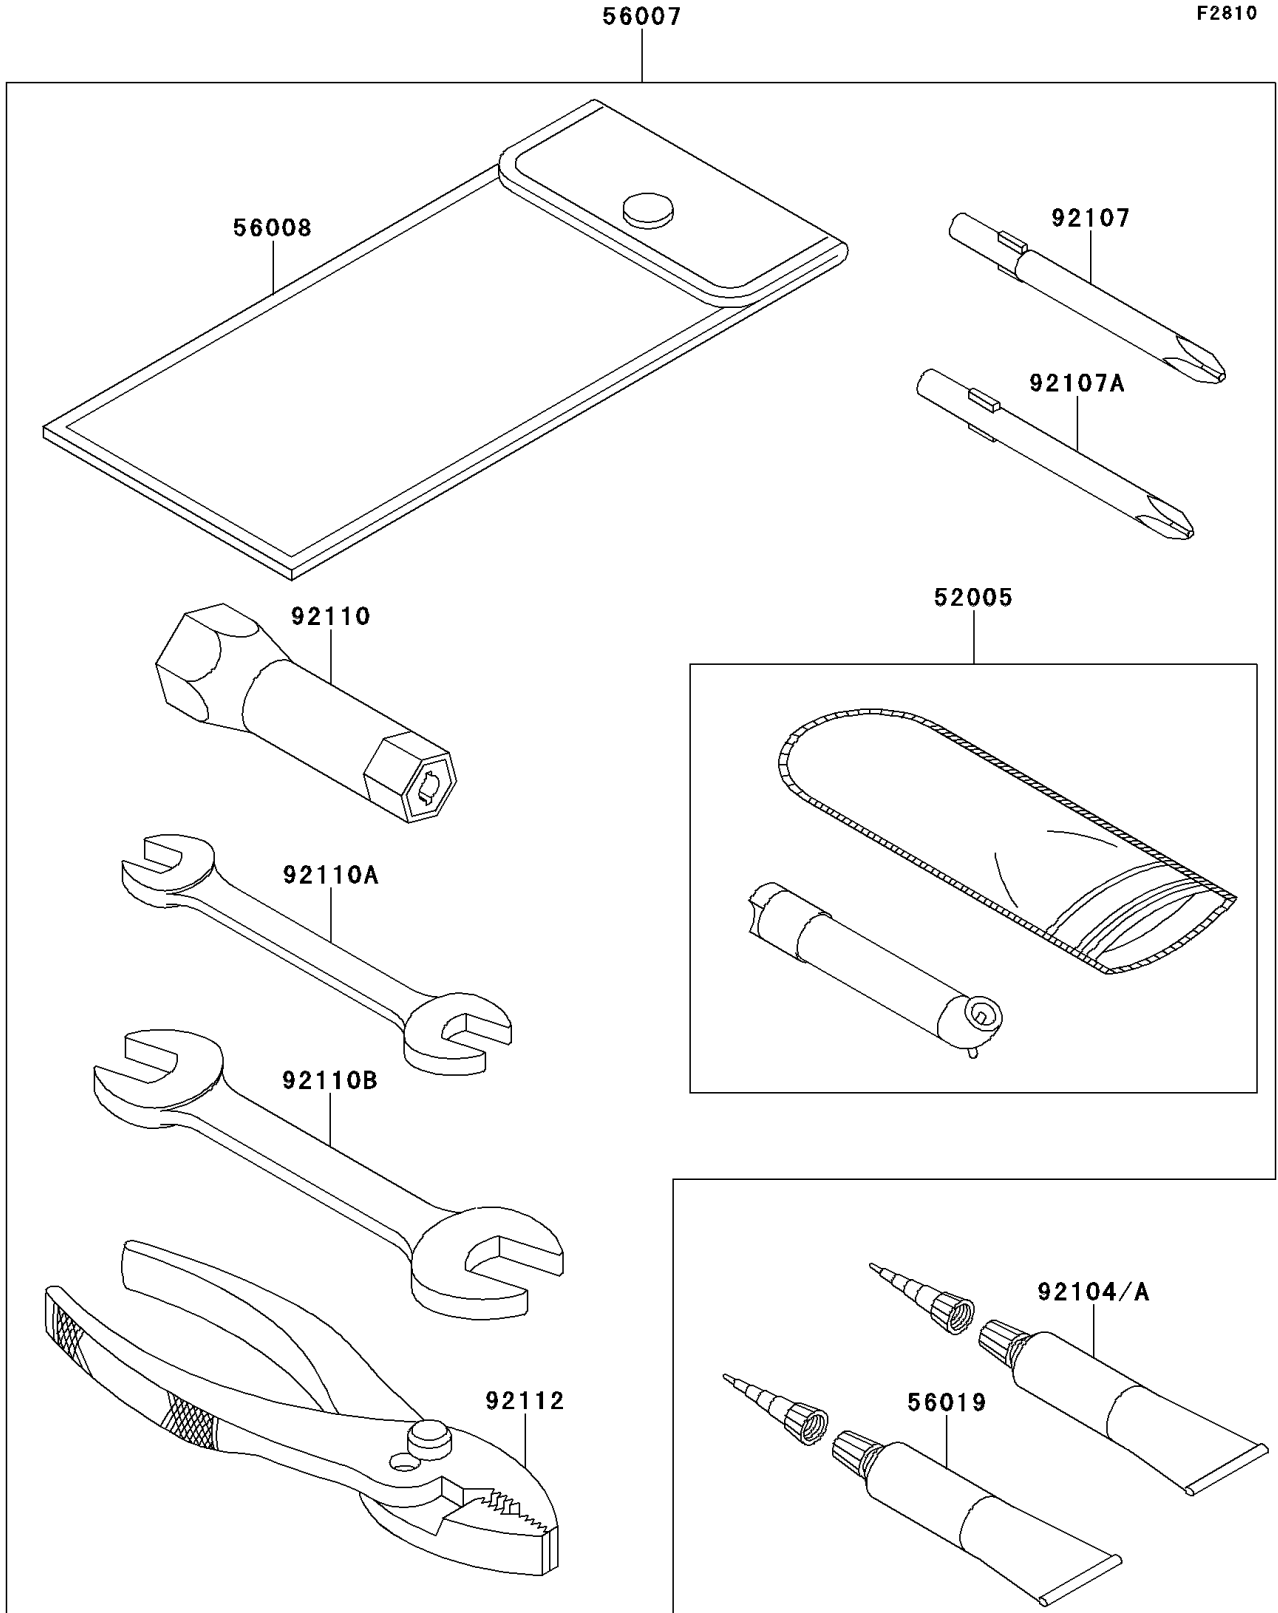

2006 Bayou 250 PARTS DIAGRAM

Owner's Tools

2006 Bayou 250 PARTS LIST

Owner's Tools

| ITEM NAME | PART NUMBER | QUANTITY |
|--|-------------|----------|
| GAUGE,AIR (Ref # 52005) | 52005-1082 | 1 |
| TOOLKIT (Ref # 56007) | 56007-1306 | 1 |
| BAG,TOOL (Ref # 56008) | 56008-1007 | 1 |
| GASKET-LIQUID,TB1211,WHITE (Ref # 56019) | 56019-120 | 1 |
| GASKET-LIQUID,TB1105B,SILVER (Ref # 92104) | 92104-002 | 1 |
| GASKET-LIQUID,TB1215,GRAY (Ref # 92104A) | 92104-1065 | 1 |
| TOOL-DRIVER,#3PHILLIPS (Ref # 92107) | 92107-005 | 1 |
| TOOL-DRIVER,#2PHILLIPS (Ref # 92107A) | 92107-1053 | 1 |
| TOOL-WRENCH,BOX,18MM (Ref # 92110) | 92110-1111 | 1 |
| TOOL-WRENCH,OPEN END,10X12 (Ref # 92110A) | 92110-1152 | 1 |
| TOOL-WRENCH,OPEN END,14X17 (Ref # 92110B) | 92110-1153 | 1 |
| TOOL-PLIERS (Ref # 92112) | 92112-1001 | 1 |