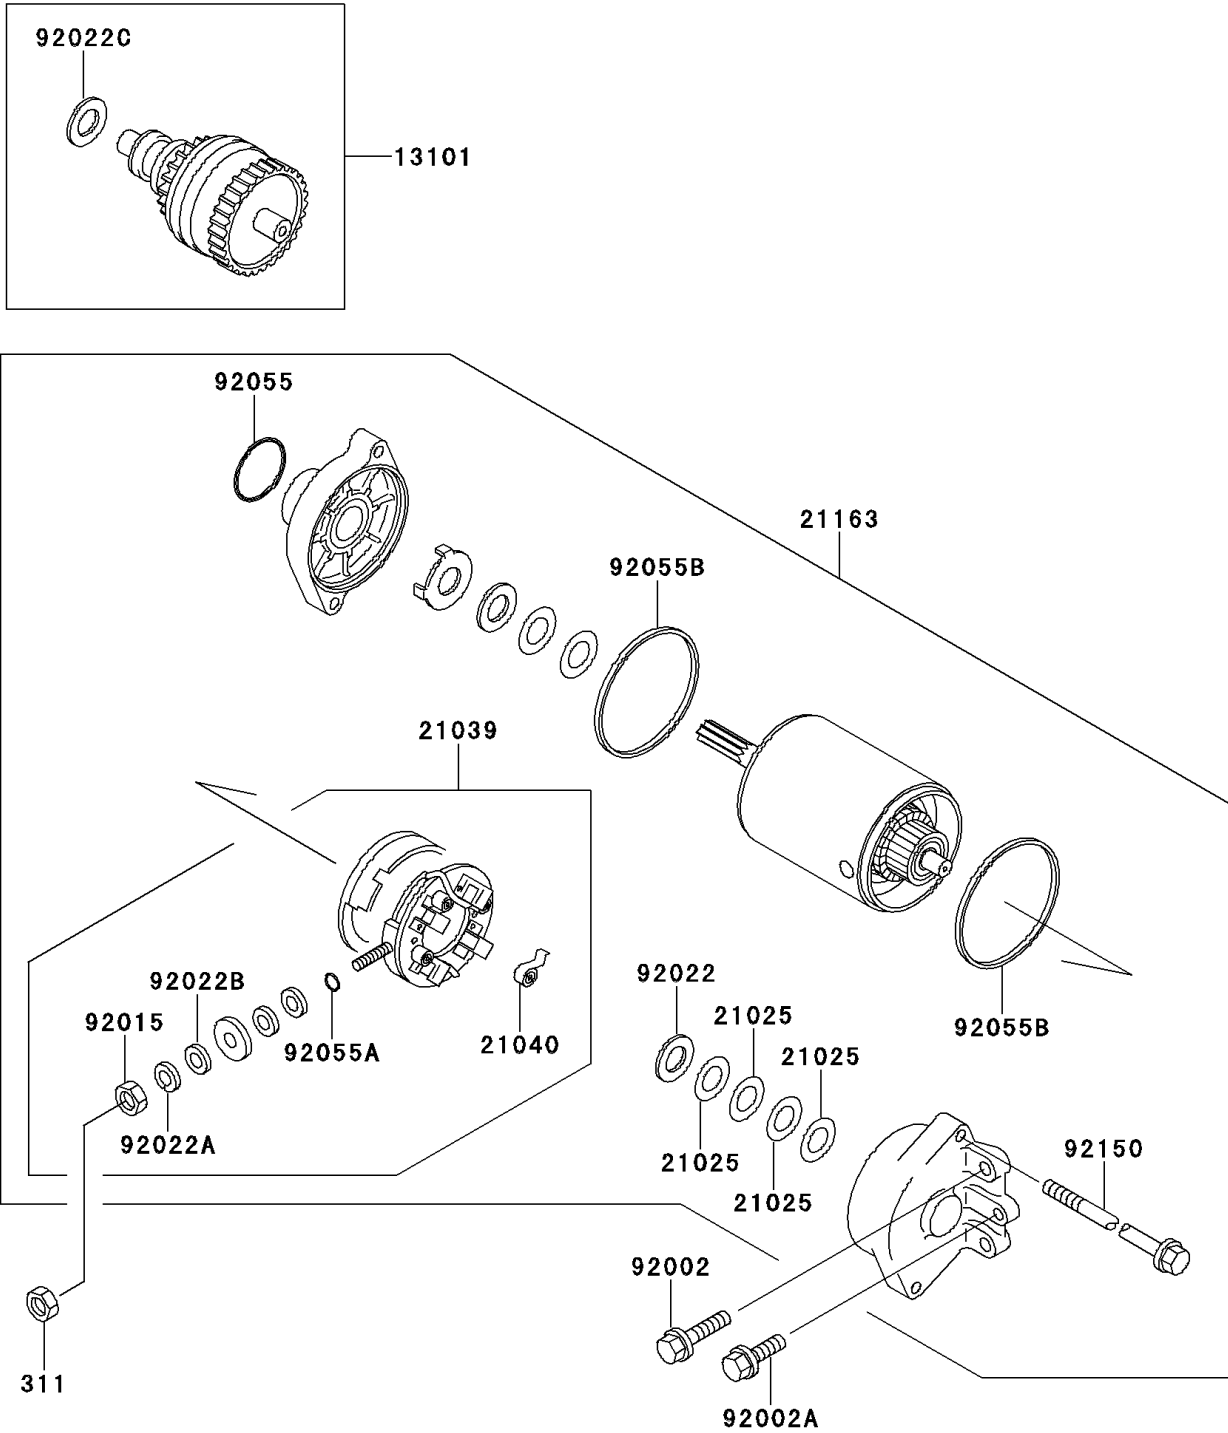

2000 900 STX PARTS DIAGRAM

Starter Motor

E1840

2000 900 STX PARTS LIST

Starter Motor

| ITEM NAME | PART NUMBER | QUANTITY |
|-------------------------------------|-------------|----------|
| NUT-HEX,6MM (Ref # 311) | 311R0600 | 1 |
| GEAR-ASSY (Ref # 13101) | 13101-3708 | 1 |
| WASHER,9.1X18X0.2 (Ref # 21025) | 21025-011 | 4 |
| BRUSH,CARBON (Ref # 21039) | 21039-3703 | 1 |
| SPRING-BRUSH (Ref # 21040) | 21040-1055 | 4 |
| STARTER-ELECTRIC (Ref # 21163) | 21163-3709 | 1 |
| BOLT,6X25 (Ref # 92002) | 92002-3714 | 2 |
| BOLT,6X12 (Ref # 92002A) | 92002-3763 | 1 |
| NUT,6MM (Ref # 92015) | 92015-3710 | 1 |
| WASHER,9.1X18X0.8 (Ref # 92022) | 92022-1132 | 1 |
| WASHER,6MM (Ref # 92022A) | 92022-3711 | 1 |
| WASHER,6MM (Ref # 92022B) | 92022-3713 | 1 |
| WASHER,12X24X1.0 (Ref # 92022C) | 92022-3731 | 1 |
| RING-O (Ref # 92055) | 92055-1276 | 1 |
| RING-O,4.5X2.0 (Ref # 92055A) | 92055-1370 | 1 |
| RING-O,STARTER MOTOR (Ref # 92055B) | 92055-1381 | 2 |
| BOLT (Ref # 92150) | 92150-3772 | 2 |