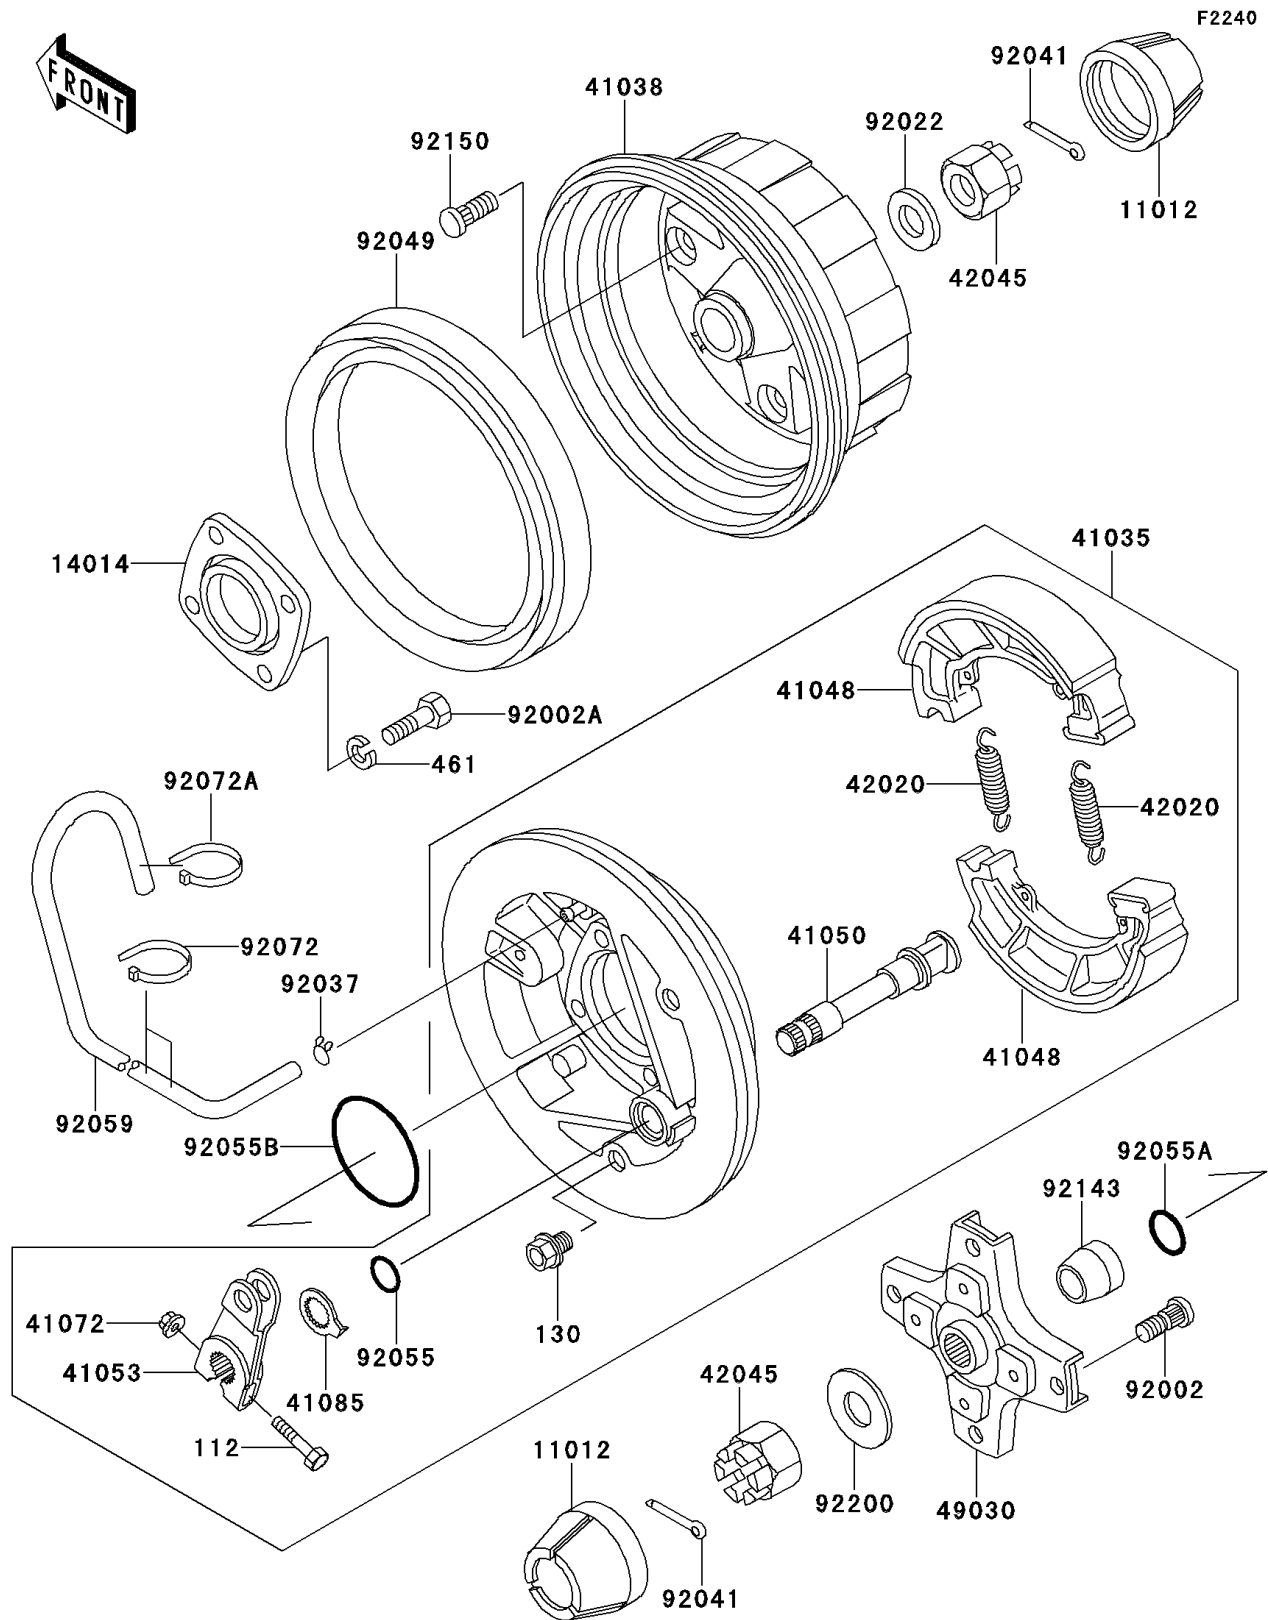

2006 Bayou 250 PARTS DIAGRAM

Rear Hub

2006 Bayou 250 PARTS LIST

Rear Hub

ITEM NAME	PART NUMBER	QUANTITY
BOLT-UPSET,6X40 (Ref # 112)	112BA0640	1
BOLT-FLANGED,10X12 (Ref # 130)	130AA1012	1
WASHER-SPRING,10MM (Ref # 461)	461DA1000	4
CAP,WHEEL (Ref # 11012)	11012-1969	2
PLATE-POSITION (Ref # 14014)	14014-1072	1
PANEL-ASSY-BRAKE,RR,RH (Ref # 41035)	41035-1239	1
DRUM,RR (Ref # 41038)	41038-1201	1
SHOE-BRAKE (Ref # 41048)	41048-1069	2
CAM-BRAKE (Ref # 41050)	41050-1074	1
LEVER-BRAKE CAM (Ref # 41053)	41053-1064	1
NUT,6MM (Ref # 41072)	41072-007	1
INDICATOR (Ref # 41085)	41085-1053	1
SPRING,BRAKE SHOE (Ref # 42020)	42020-004	2
NUT,CASTLE,18MM (Ref # 42045)	42045-018	2
HUB,RR,LH (Ref # 49030)	49030-1086	1
BOLT,10MM (Ref # 92002)	92002-1459	4
BOLT,10X30 (Ref # 92002A)	92002-1918	4
WASHER,18.3X34X4.5 (Ref # 92022)	92022-1658	1
CLAMP,TUBE (Ref # 92037)	92037-147	1
COTTER,4.0X35 (Ref # 92041)	92041-1053	2
SEAL-OIL (Ref # 92049)	92049-1242	1
RING-O,ID=16.4 (Ref # 92055)	92055-1376	1
RING-O,ID=24.5 (Ref # 92055A)	92055-1459	1
RING-O,59.6X2.4 (Ref # 92055B)	92055-3018	1
TUBE,4.7X9.5X1240 (Ref # 92059)	92059-1968	1
BAND,L=123 (Ref # 92072)	92072-030	2
BAND,L=149 (Ref # 92072A)	92072-031	1
COLLAR,L=18 (Ref # 92143)	92143-1115	1
BOLT,10MM (Ref # 92150)	92150-1110	4

2006 Bayou 250 PARTS LIST

Rear Hub

ITEM NAME	PART NUMBER	QUANTITY
WASHER,18.5X52X4.5 (Ref # 92200)	92200-1474	1