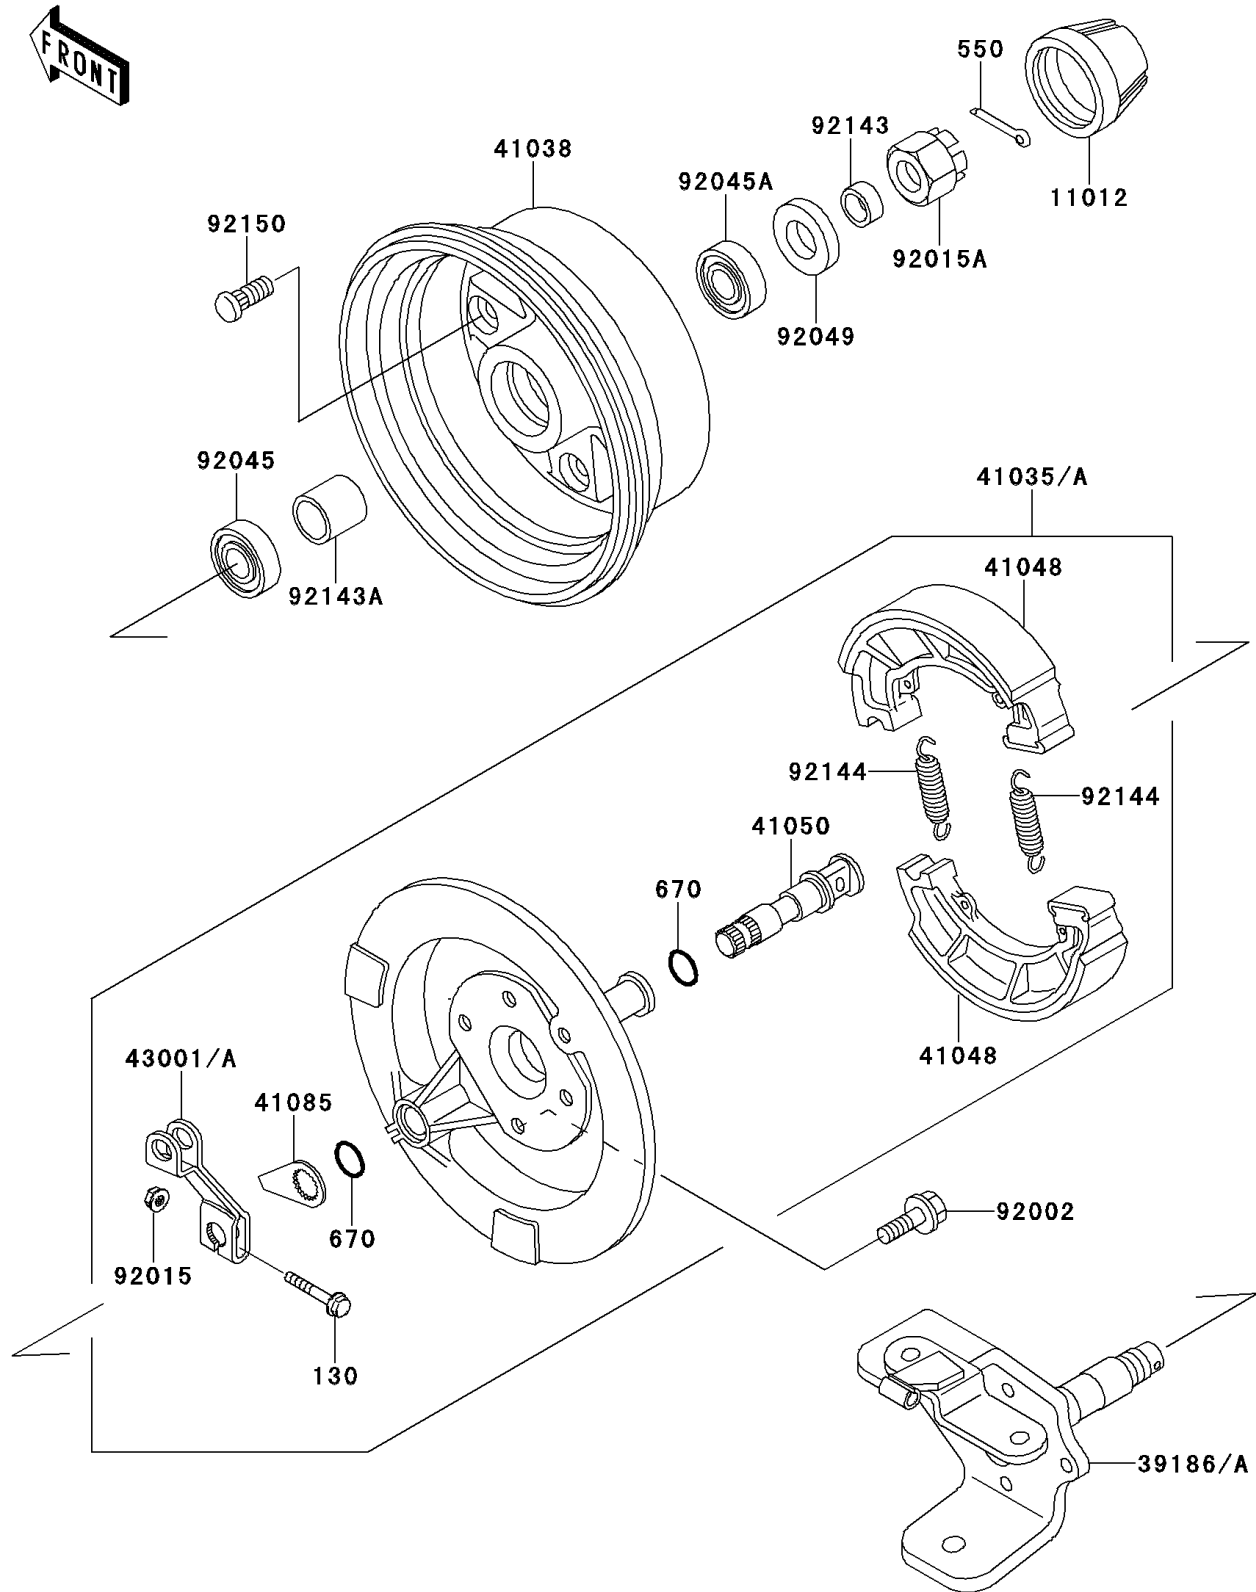

2006 Bayou 250 PARTS DIAGRAM

Front Hub

F2230

2006 Bayou 250 PARTS LIST

Front Hub

ITEM NAME	PART NUMBER	QUANTITY
BOLT-FLANGED,6X35 (Ref # 130)	130BA0635	1
PIN-COTTER,4.0X30 (Ref # 550)	550AA4030	1
O RING,15MM (Ref # 670)	670B2015	1
CAP,WHEEL (Ref # 11012)	11012-1969	1
KNUCKLE,LH (Ref # 39186)	39186-1077	1
KNUCKLE,RH (Ref # 39186A)	39186-1078	1
PANEL-ASSY-BRAKE,FR,LH (Ref # 41035)	41035-1302	1
PANEL-ASSY-BRAKE,FR,RH (Ref # 41035A)	41035-1303	1
DRUM,FRONT BRAKE (Ref # 41038)	41038-1327	1
SHOE-BRAKE (Ref # 41048)	41048-1068	1
CAM-BRAKE (Ref # 41050)	41050-1081	1
INDICATOR (Ref # 41085)	41085-1059	1
LEVER-BRAKE,LH (Ref # 43001)	43001-1228	1
LEVER-BRAKE,RH (Ref # 43001A)	43001-1229	1
BOLT,FLANGED,8X18 (Ref # 92002)	92002-1957	1
NUT,FLANGED,6MM,BLACK (Ref # 92015)	92015-1233	1
NUT,CASTLE,16MM (Ref # 92015A)	92015-1947	1
BEARING-BALL,60042RD (Ref # 92045)	92045-0113	1
BEARING-BALL,6203DDU2 AV2S (Ref # 92045A)	92045-1228	1
SEAL-OIL (Ref # 92049)	92049-1318	1
COLLAR,16X22X10.5 (Ref # 92143)	92143-1117	1
COLLAR,20X25.4X25 (Ref # 92143A)	92143-1118	1
SPRING,BRAKE SHOE (Ref # 92144)	92144-1225	1
BOLT (Ref # 92150)	92150-1289	1