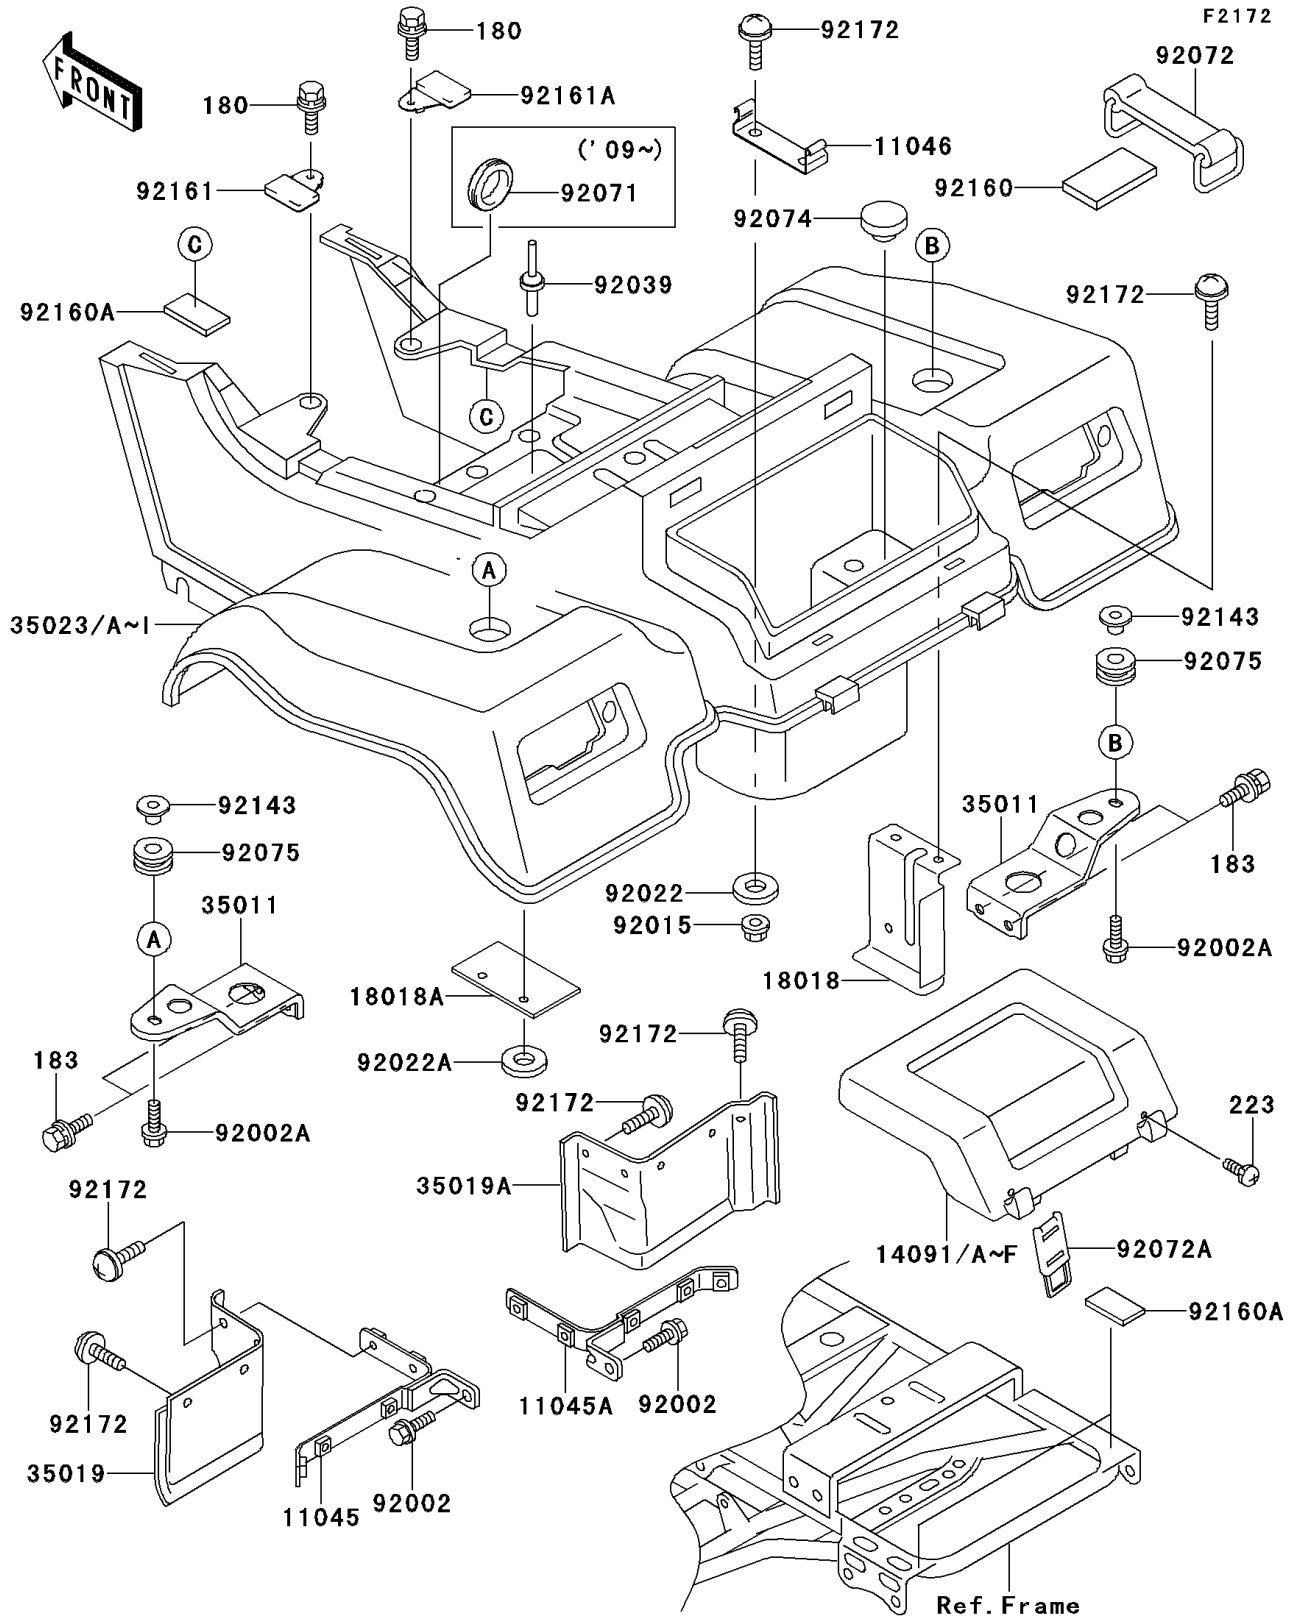

2006 Bayou 250 PARTS DIAGRAM

Rear Fender(s)

2006 Bayou 250 PARTS LIST

Rear Fender(s)

ITEM NAME	PART NUMBER	QUANTITY
BRACKET,REAR FLAP,LH (Ref # 11045)	11045-1731	1
BRACKET,REAR FLAP,RH (Ref # 11045A)	11045-1732	1
BRACKET,TOOL BAND (Ref # 11046)	11046-1451	1
COVER,REAR FENDER,A.RED (Ref # 14091B)	14091-1258-260	1
COVER,REAR FENDER,H.GREEN (Ref # 14091D)	14091-1258-6A	1
PLATE-HEAT GUARD (Ref # 18018)	18018-1075	1
PLATE-HEAT GUARD (Ref # 18018A)	18018-1079	1
STAY,REAR FENDER (Ref # 35011)	35011-1363	2
FLAP,RR,LH (Ref # 35019)	35019-1253	1
FLAP,RR,RH (Ref # 35019A)	35019-1254	1
FENDER-REAR,A.RED (Ref # 35023E)	35023-1594-260	1
FENDER-REAR,H.GREEN (Ref # 35023G)	35023-1594-6A	1
BOLT,6X14 (Ref # 92002)	92002-1351	2
BOLT,8X25 (Ref # 92002A)	92002-1591	2
NUT,FLANGED,6MM,BLACK (Ref # 92015)	92015-1233	2
WASHER,6.5X20X1.6 (Ref # 92022)	92022-1804	2
WASHER (Ref # 92022A)	92022-4017	2
RIVET,POP (Ref # 92039)	92039-4006	2
BAND (Ref # 92072)	92072-1085	1
BAND (Ref # 92072A)	92072-1227	2
PLUG,11X3.2 (Ref # 92074)	92074-038	1
DAMPER (Ref # 92075)	92075-1898	2
COLLAR,MUFFLER FITTING (Ref # 92143)	92143-1069	2
DAMPER,TOOL KIT (Ref # 92160)	92160-1076	1
DAMPER (Ref # 92160A)	92160-1102	4
DAMPER,RR FENDER,LH (Ref # 92161)	92161-1308	1
BOLT-UPSET-WS,6X18 (Ref # 180)	180AA0618	2
BOLT-UPSET-WS-SMALL,8X14 (Ref # 183)	183BB0814	4
SCREW-PAN-WS-CROS,4X6 (Ref # 223)	223AB0406	2

2006 Bayou 250 PARTS LIST

Rear Fender(s)

ITEM NAME	PART NUMBER	QUANTITY
DAMPER,RR FENDER,RH (Ref # 92161A)	92161-1309	1
SCREW,6X14 (Ref # 92172)	92172-0004	14