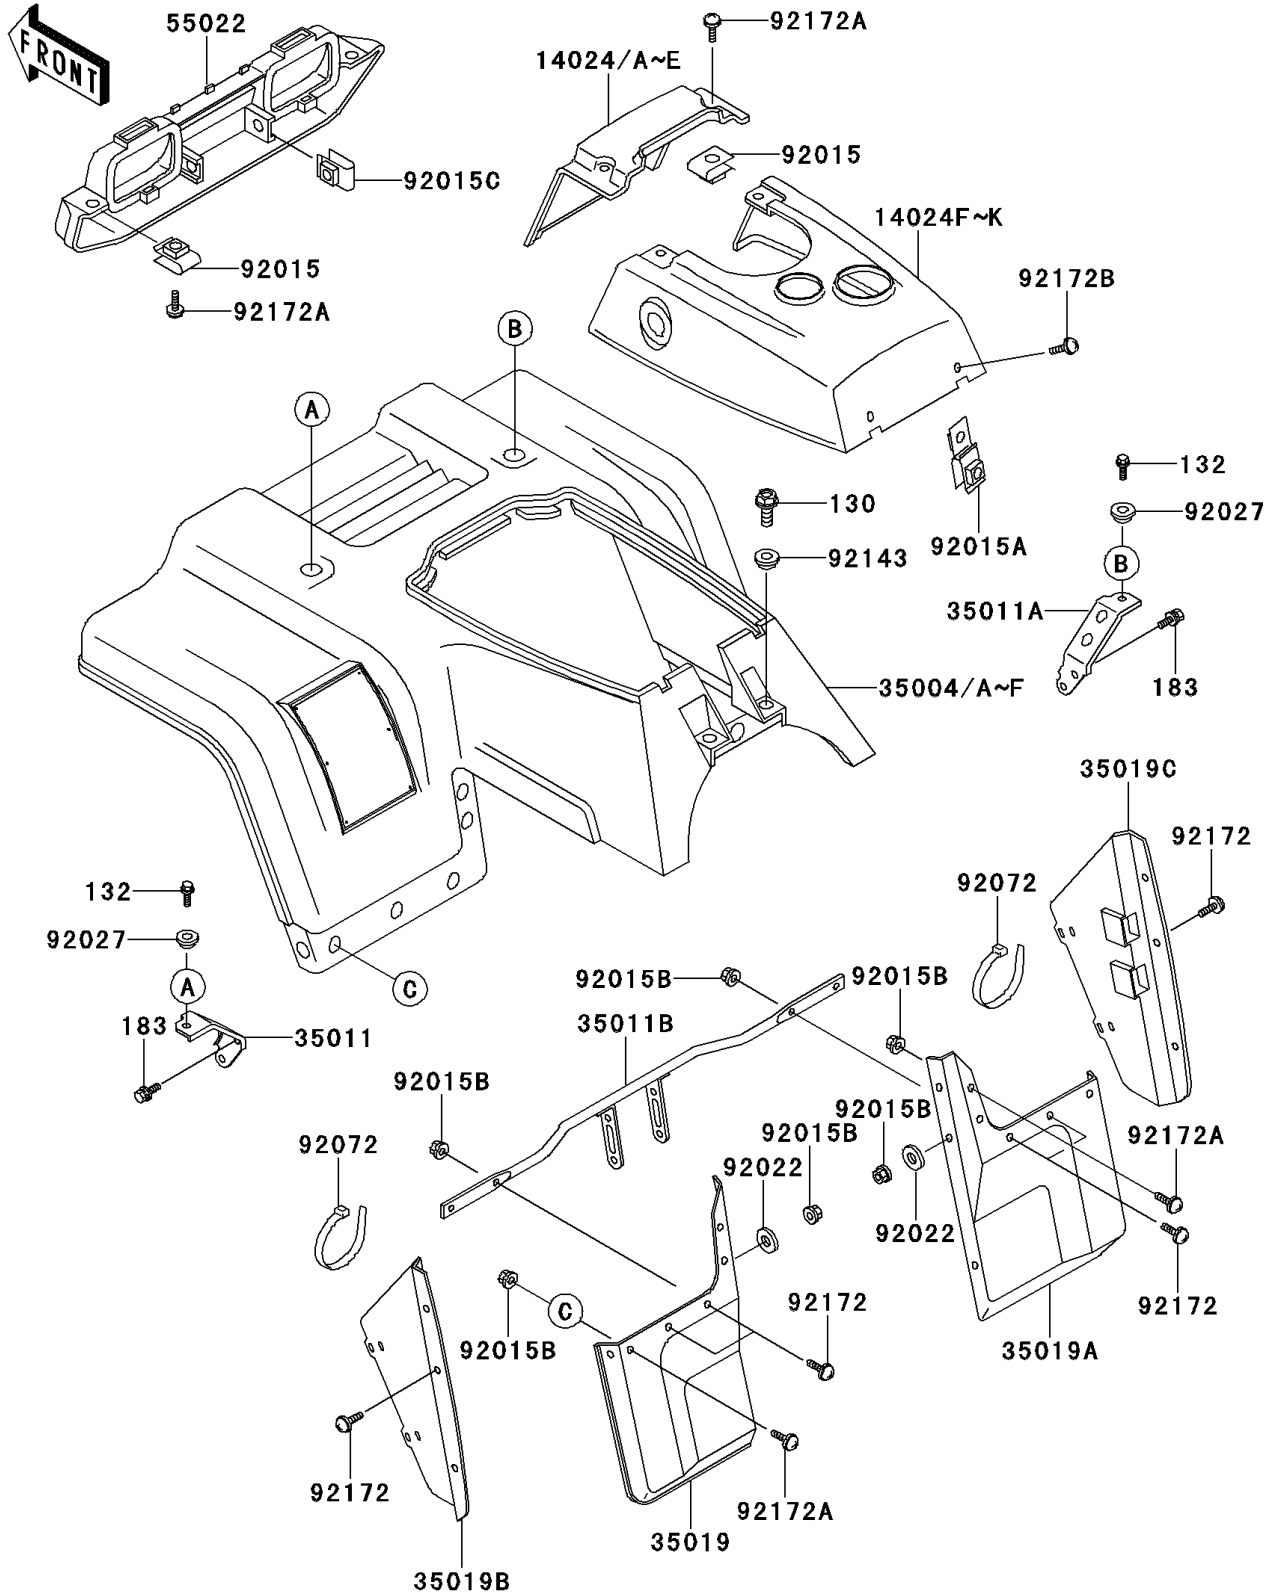

2007 Bayou 250 PARTS DIAGRAM

Front Fender(s)

F2171

2007 Bayou 250 PARTS LIST

Front Fender(s)

ITEM NAME	PART NUMBER	QUANTITY
BOLT-FLANGED,6X16 (Ref # 130)	130AB0616	2
BOLT-FLANGED-SMALL,8X20 (Ref # 132)	132BB0820	2
COVER,FRONT FENDER,FR,A.RED (Ref # 14024)	14024-1475-260	1
COVER,FRONT FENDER,FR,W.GREEN (Ref # 14024A)	14024-1475-286	1
COVER,FRONT FENDER,FR,BLACK (Ref # 14024D)	14024-1475-6D	1
COVER,FRONT FENDER,RR,A.RED (Ref # 14024F)	14024-1476-260	1
COVER,FRONT FENDER,RR,W.GREEN (Ref # 14024G)	14024-1476-286	1
COVER,FRONT FENDER,RR,BLACK (Ref # 14024J)	14024-1476-6D	1
FENDER-FRONT,A.RED (Ref # 35004B)	35004-1380-260	1
FENDER-FRONT,W.GREEN (Ref # 35004C)	35004-1380-286	1
FENDER-FRONT,P.WHITE (Ref # 35004F)	35004-1380-6F	1
STAY,FRONT FENDER,LH (Ref # 35011)	35011-1361	1
STAY,FRONT FENDER,RH (Ref # 35011A)	35011-1362	1
STAY,FRONT FLAP (Ref # 35011B)	35011-1368	1
FLAP,FR,LH (Ref # 35019)	35019-1195	1
FLAP,FR,RH (Ref # 35019A)	35019-1196	1
FLAP,FR,INSIDE,LH (Ref # 35019B)	35019-1197	1
FLAP,FR,INSIDE,RH (Ref # 35019C)	35019-1198	1
COVER-HEAD LAMP,BLACK (Ref # 55022)	55022-1060-6D	1
NUT,6MM (Ref # 92015)	92015-1094	4
NUT,PLATE (Ref # 92015A)	92015-1667	2
NUT,LOCK,FLANGED,6MM (Ref # 92015B)	92015-1675	18
NUT,CLIP,8MM (Ref # 92015C)	92015-1691	2
WASHER,6.5X20X1.6 (Ref # 92022)	92022-1804	6
COLLAR (Ref # 92027)	92027-1908	2
BAND,L=188 (Ref # 92072)	92072-1239	4
COLLAR,L=6.5 (Ref # 92143)	92143-1025	2
SCREW,6X18 (Ref # 92172)	92172-0002	10
SCREW,6X14 (Ref # 92172A)	92172-0004	12

2007 Bayou 250 PARTS LIST

Front Fender(s)

ITEM NAME	PART NUMBER	QUANTITY
SCREW,6X10 (Ref # 92172B)	92172-0005	2
BOLT-UPSET-WS-SMALL,8X14 (Ref # 183)	183BB0814	2