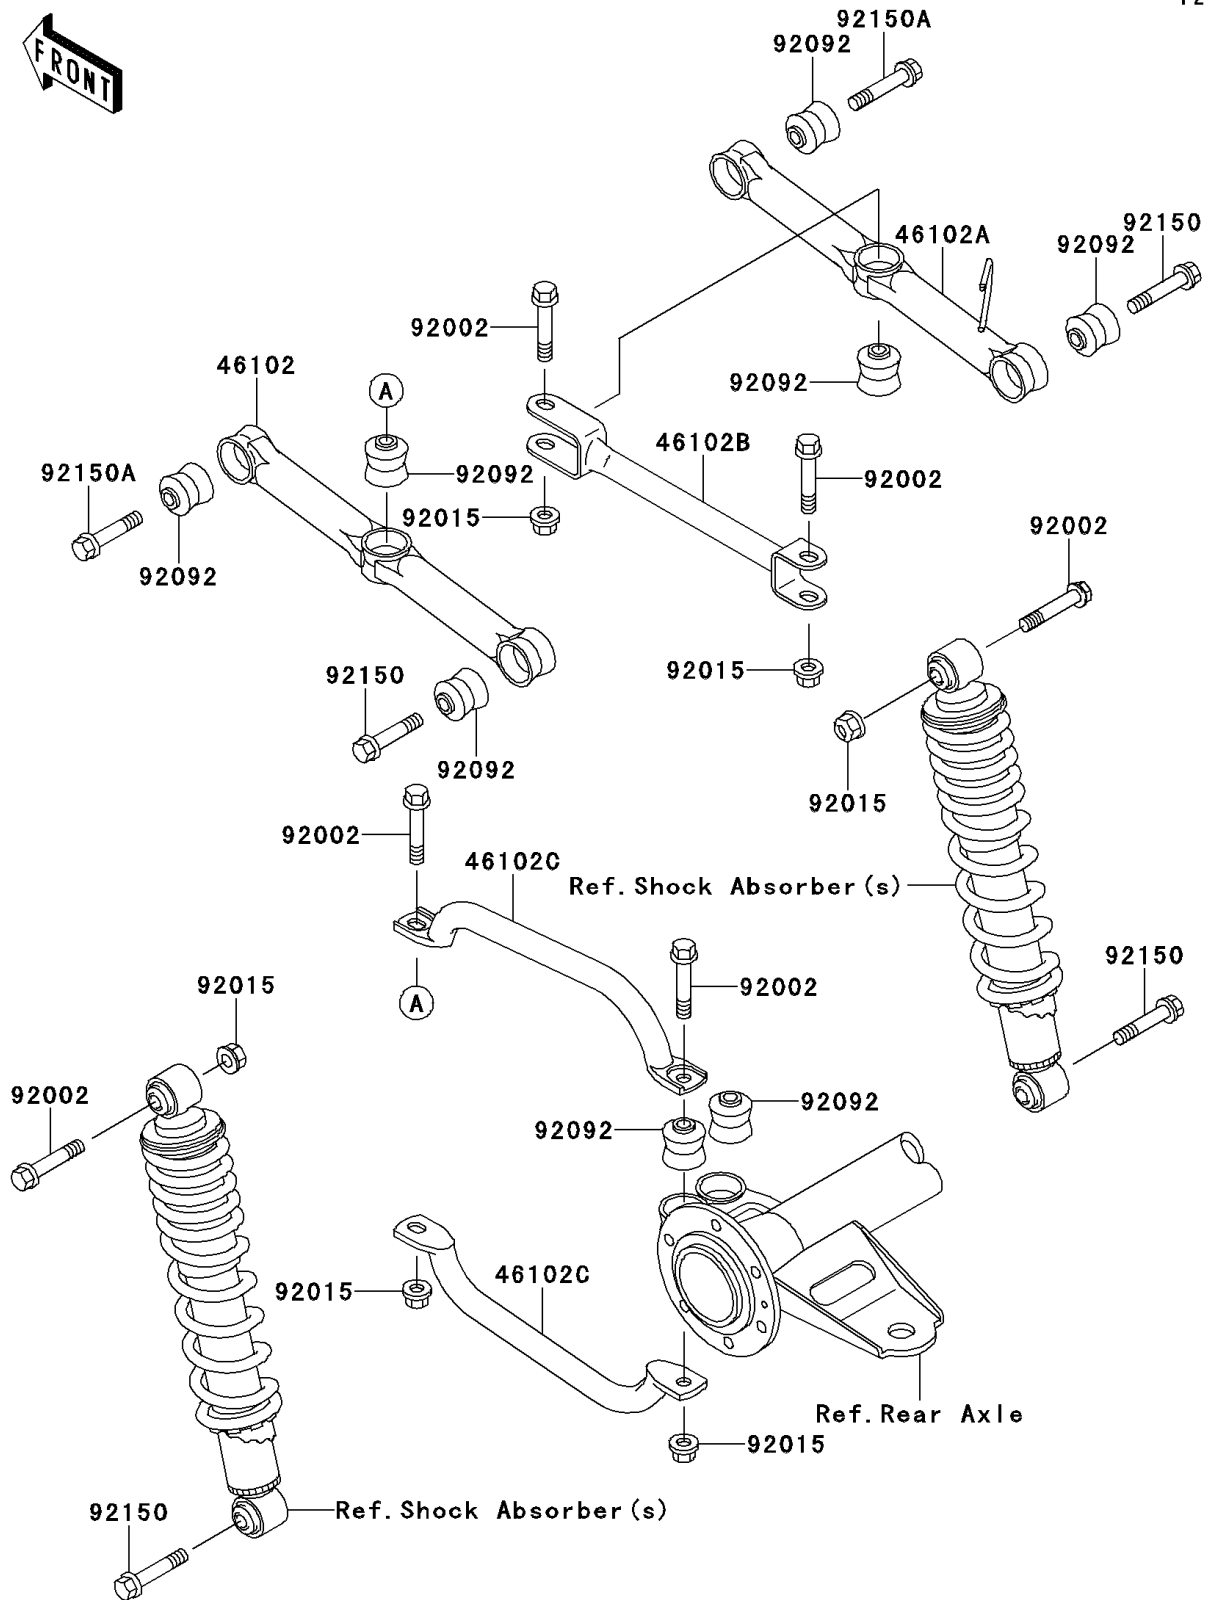

2006 Bayou 250 PARTS DIAGRAM

Rear Suspension

F2153

2006 Bayou 250 PARTS LIST

Rear Suspension

ITEM NAME	PART NUMBER	QUANTITY
ROD,SUSPENSION,RR,LH (Ref # 46102)	46102-1210	1
ROD,SUSPENSION,RR,RH (Ref # 46102A)	46102-1211	1
ROD,SUSPENSION,RIGHT CROSS (Ref # 46102B)	46102-1213	1
ROD,SUSPENSION,LEFT CROSS (Ref # 46102C)	46102-1330	1
BOLT,FLANGED,10X53.5 (Ref # 92002)	92002-1529	1
NUT,LOCK,10MM (Ref # 92015)	92015-1597	1
BUSHING-RUBBER (Ref # 92092)	92092-1064	1
BOLT,FLANGED,10X49 (Ref # 92150)	92150-1048	1
BOLT,FLANGED,10X52 (Ref # 92150A)	92150-1070	1