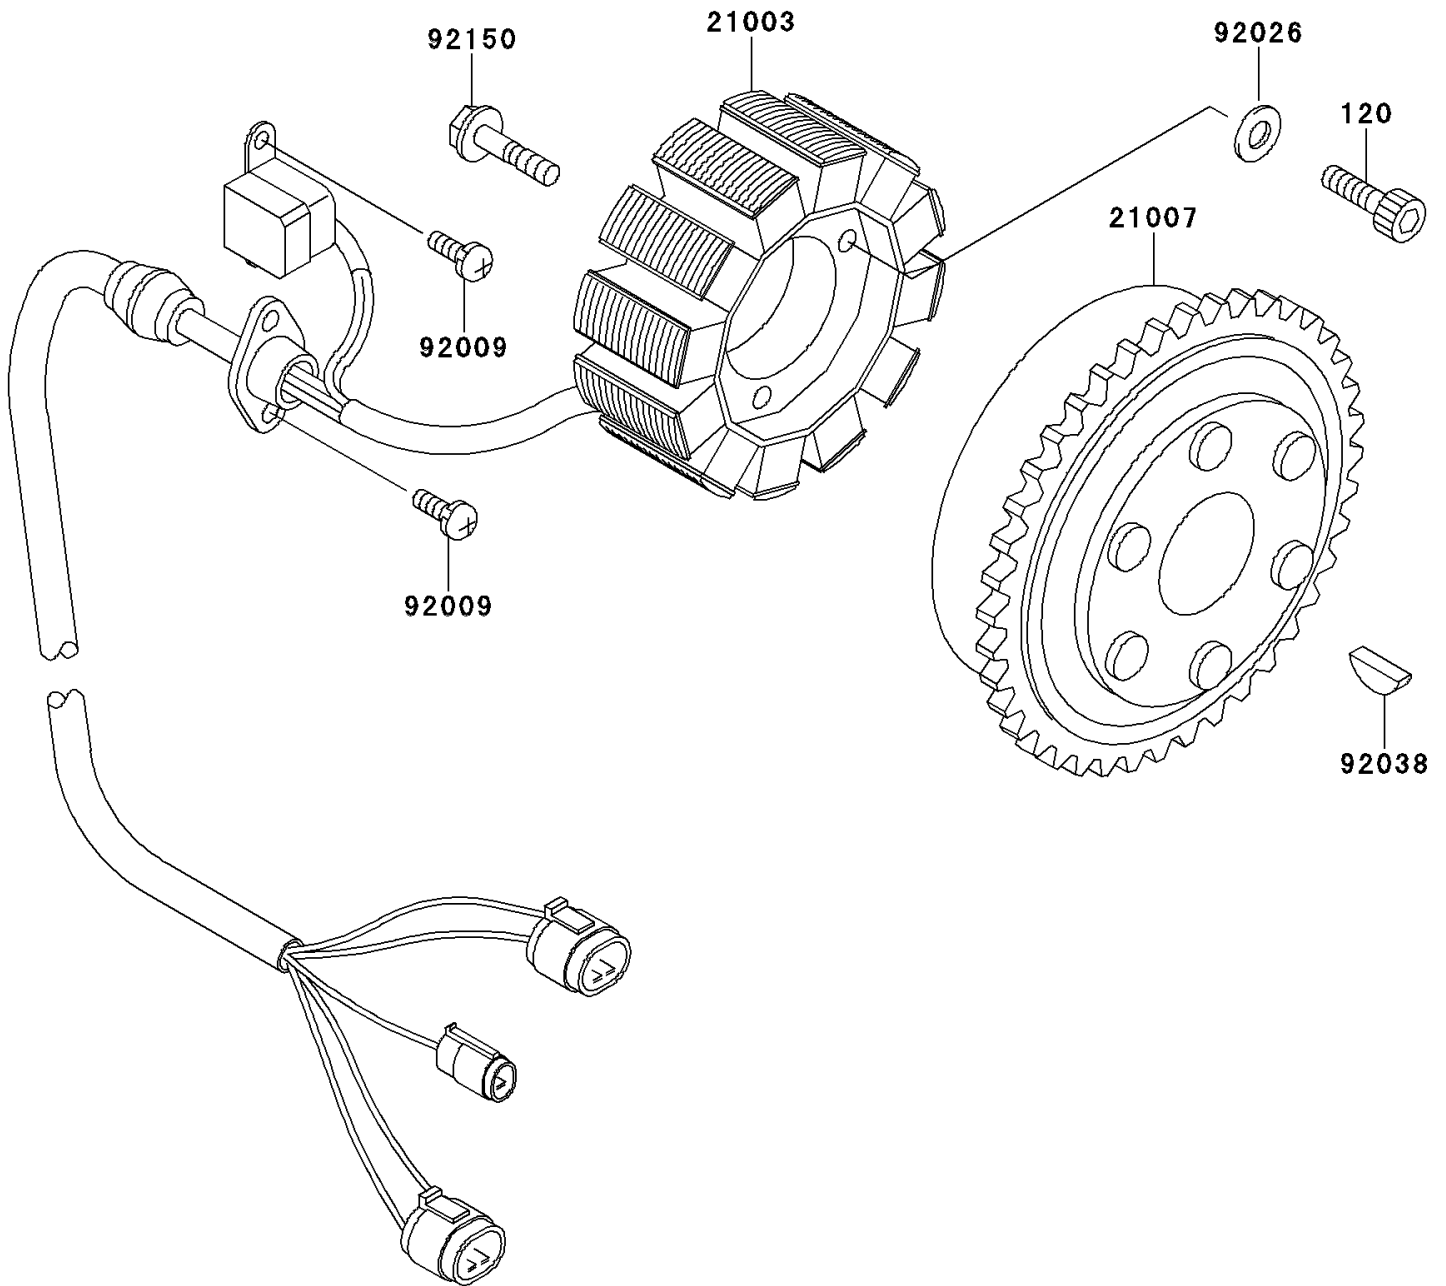

2000 900 STX PARTS DIAGRAM

Generator

E1810

2000 900 STX PARTS LIST

Generator

ITEM NAME	PART NUMBER	QUANTITY
BOLT-SOCKET,6X30 (Ref # 120)	120P0630	3
STATOR (Ref # 21003)	21003-3736	1
ROTOR,MAGNETO (Ref # 21007)	21007-3722	1
SCREW,5X12 (Ref # 92009)	92009-1296	4
SPACER,6.3X12X1.0 (Ref # 92026)	92026-094	3
KEY,WOODRUFF (Ref # 92038)	92038-001	1
BOLT (Ref # 92150)	92150-3843	1