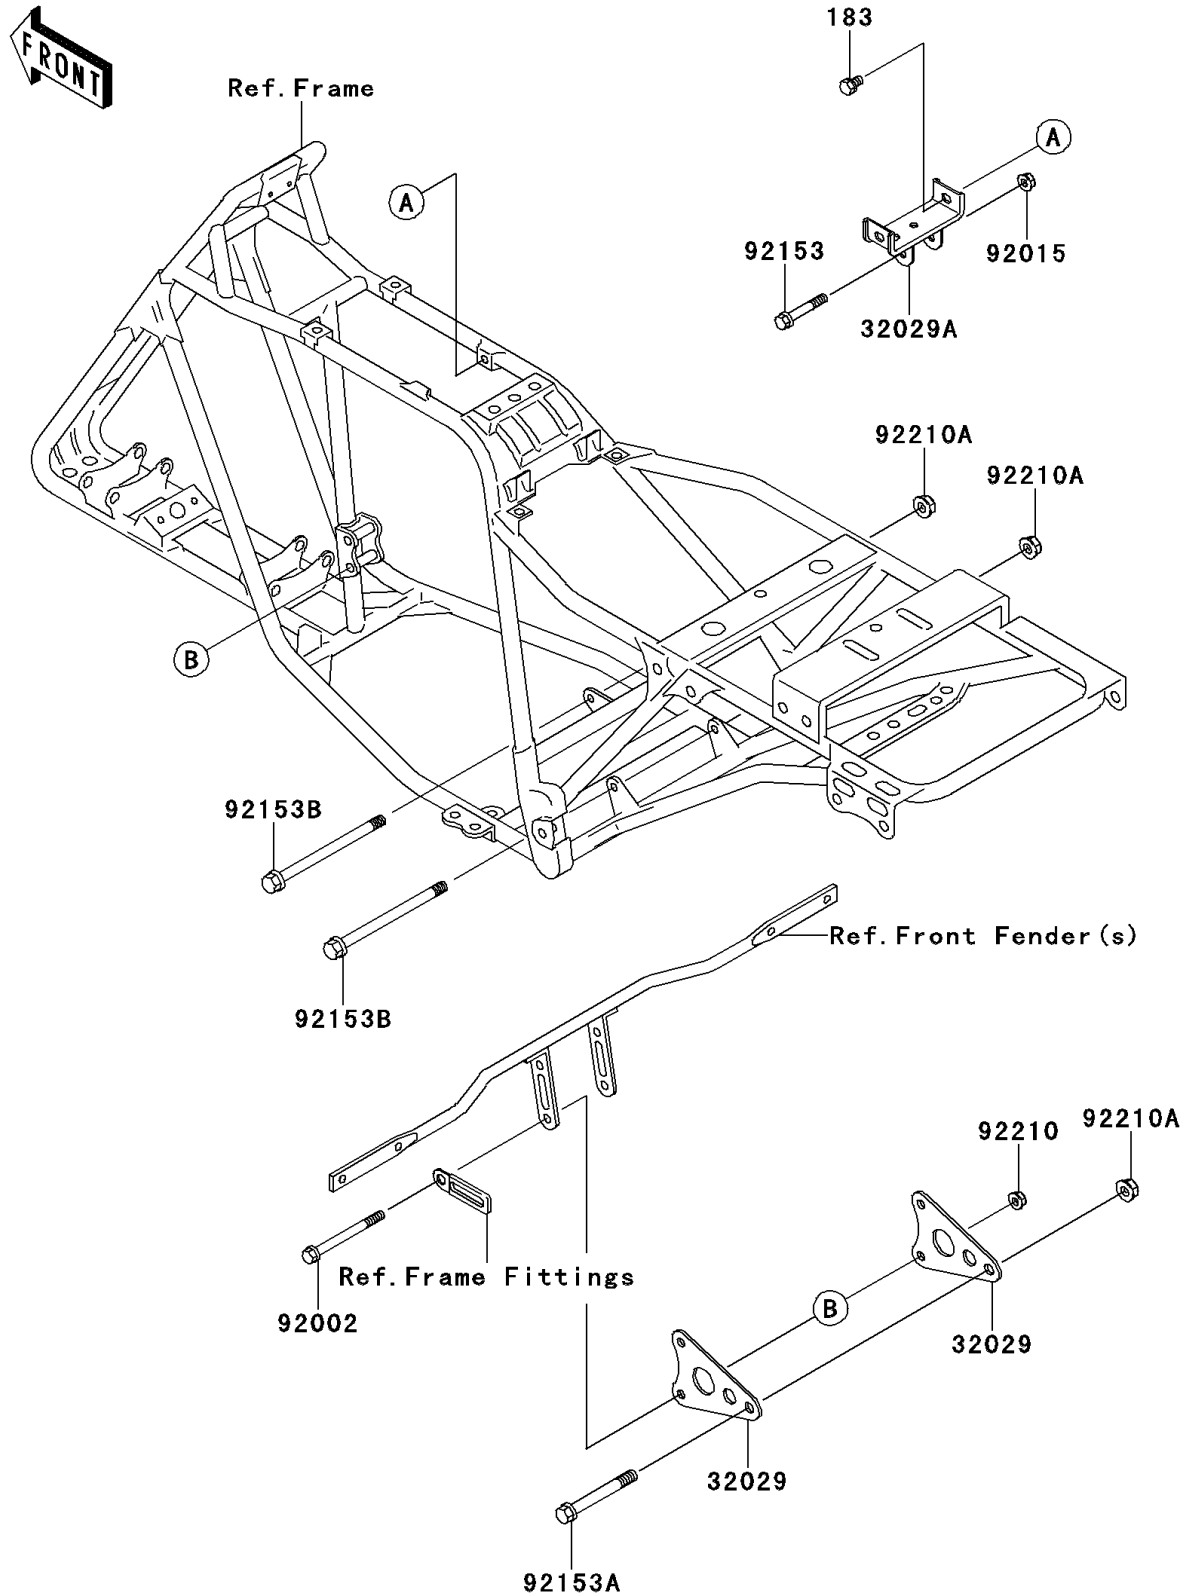

2006 Bayou 250 PARTS DIAGRAM

Engine Mount

F2122

2006 Bayou 250 PARTS LIST

Engine Mount

ITEM NAME	PART NUMBER	QUANTITY
BOLT-UPSET-WS-SMALL,8X14 (Ref # 183)	183BB0814	1
BRACKET-ENGINE,FR (Ref # 32029)	32029-1548	1
BRACKET-ENGINE,TOP (Ref # 32029A)	32029-1549	1
BOLT,FLANGED,8X90 (Ref # 92002)	92002-1401	1
NUT,LOCK,FLANGED,8MM (Ref # 92015)	92015-1397	1
BOLT,FLANGED,8X50 (Ref # 92153)	92153-1166	1
BOLT,FLANGED,10X85 (Ref # 92153A)	92153-1167	1
BOLT,FLANGED,10X140 (Ref # 92153B)	92153-1168	1
NUT,FLANGED,8MM (Ref # 92210)	92210-0004	1
NUT,LOCK,FLANGED,10MM (Ref # 92210A)	92210-1081	1