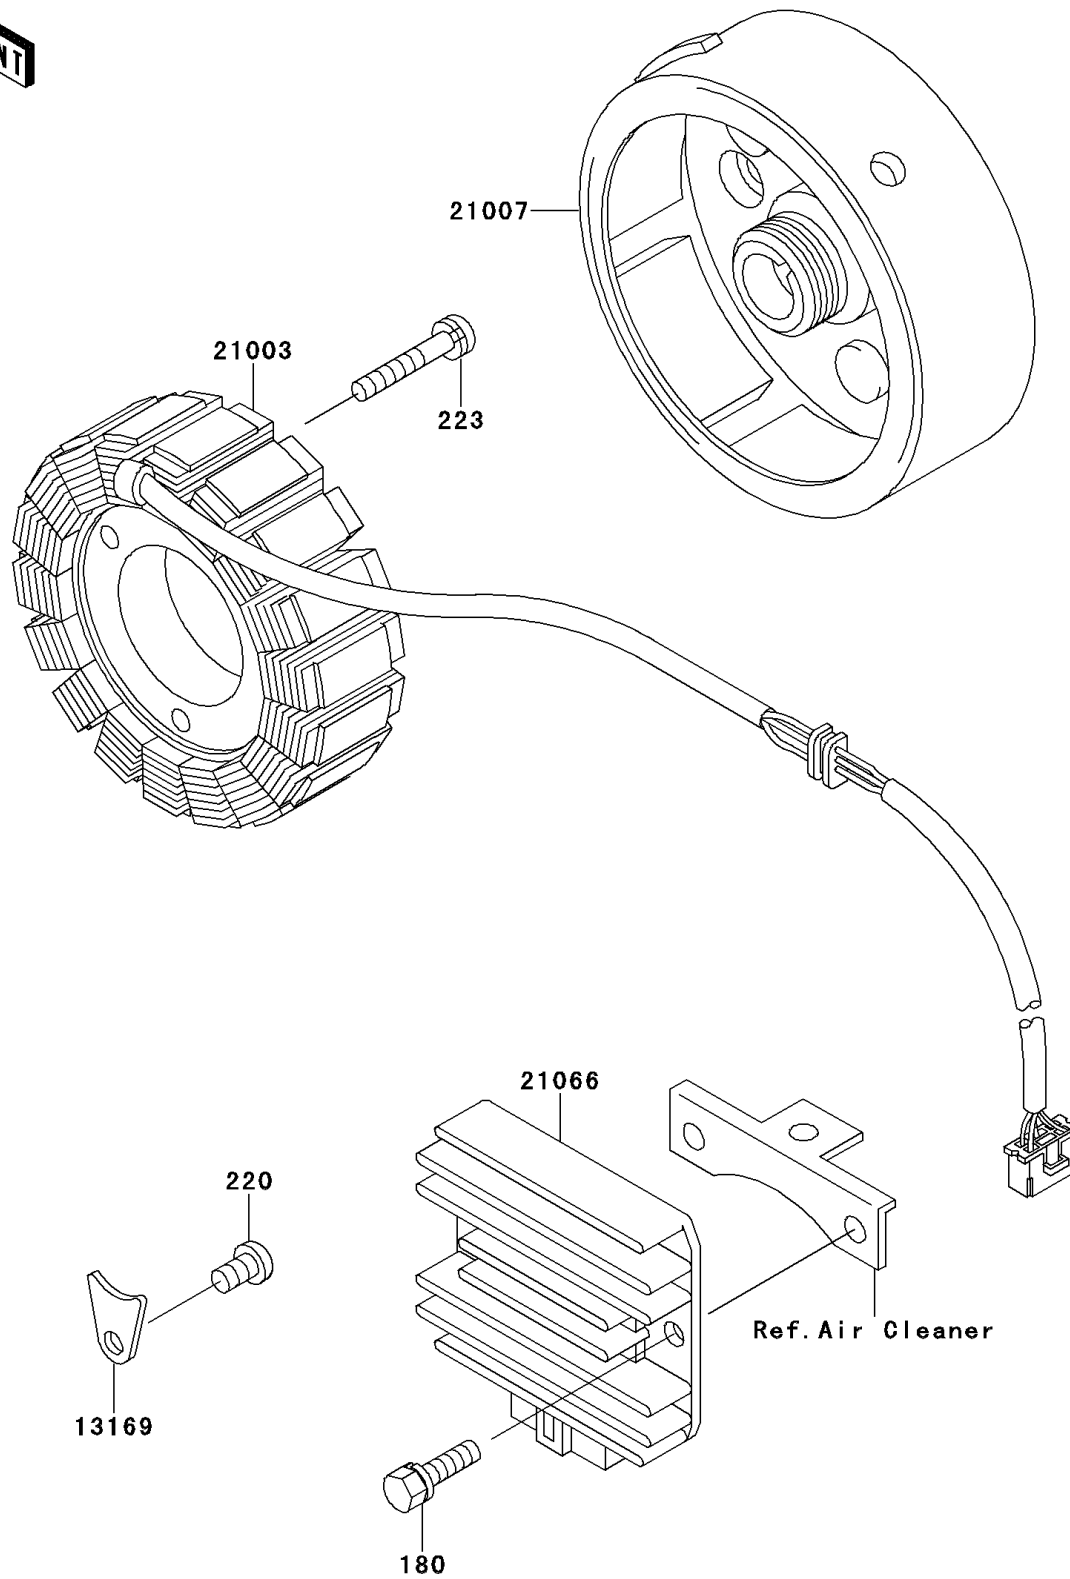

2006 Bayou 250 PARTS DIAGRAM

Generator

E1810

2006 Bayou 250 PARTS LIST

Generator

ITEM NAME	PART NUMBER	QUANTITY
BOLT-UPSET-WS,6X22 (Ref # 180)	180AA0622	1
SCREW-PAN-CROSS,6X10 (Ref # 220)	220AA0610	1
SCREW-PAN-WS-CROS,5X30 (Ref # 223)	223AA0530	1
PLATE,HARNESS (Ref # 13169)	13169-1788	1
STATOR (Ref # 21003)	21003-1287	1
ROTOR,GENERATOR (Ref # 21007)	21007-1286	1
REGULATOR-VOLTAGE (Ref # 21066)	21066-1038	1