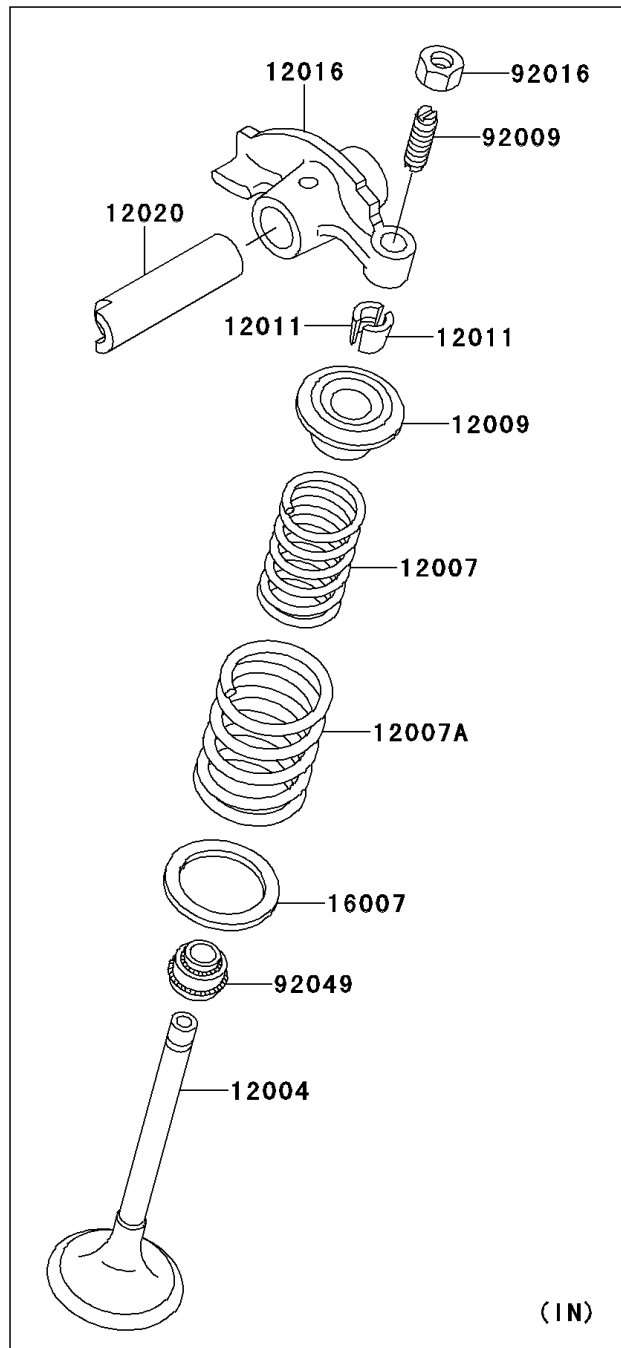

2007 Bayou 250 PARTS DIAGRAM

Valve(s)

E1210

2007 Bayou 250 PARTS LIST

Valve(s)

ITEM NAME	PART NUMBER	QUANTITY
VALVE-INTAKE (Ref # 12004)	12004-1082	1
VALVE-EXHAUST (Ref # 12005)	12005-1093	1
SPRING-ENGINE VALVE,INNER (Ref # 12007)	12007-1001	1
SPRING-ENGINE VALVE,OUTER (Ref # 12007A)	12007-1002	1
RETAINER-VALVE SPRING (Ref # 12009)	12009-1001	1
COLLET (Ref # 12011)	12011-1003	1
ARM-ROCKER (Ref # 12016)	12016-1099	1
SHAFT-ROCKER (Ref # 12020)	12020-1053	1
SEAT-SPRING (Ref # 16007)	16007-1106	1
SCREW,6MM (Ref # 92009)	92009-1032	1
NUT,6MM (Ref # 92016)	92016-061	1
SEAL-OIL,RVC2-5.5X8.5X8.3 (Ref # 92049)	92049-1062	1