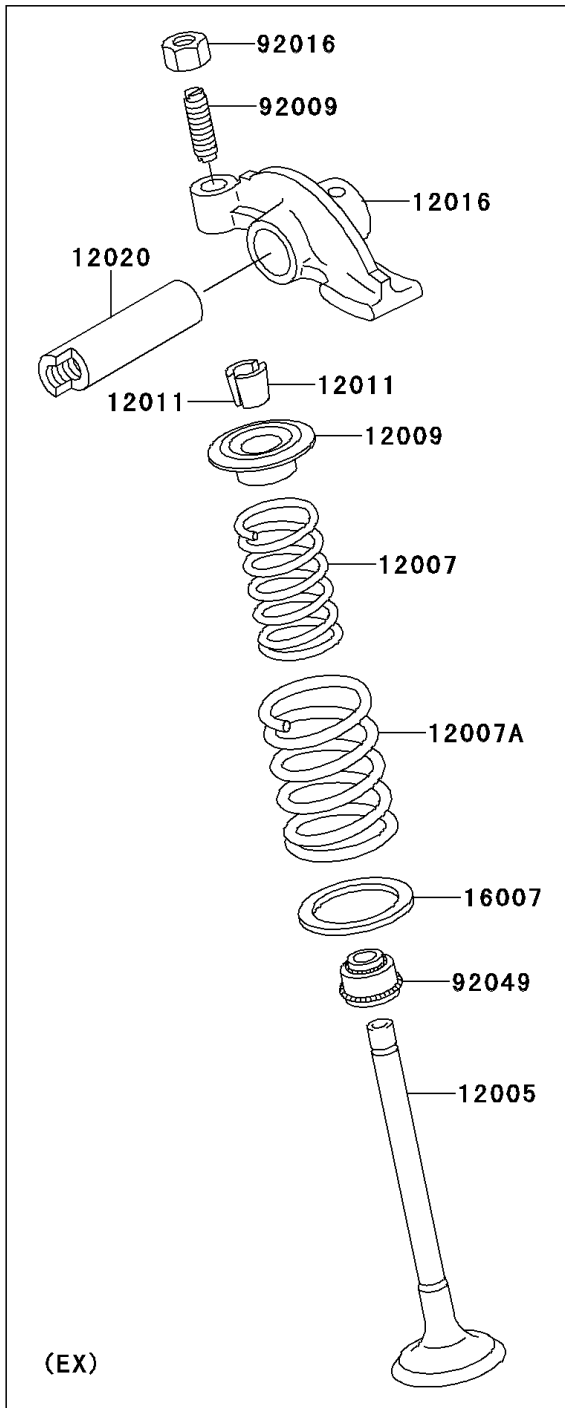

2007 Bayou 250 PARTS DIAGRAM

Valve(s)

E1210

2007 Bayou 250 PARTS LIST

Valve(s)

ITEM NAME	PART NUMBER	QUANTITY
VALVE-INTAKE (Ref # 12004)	12004-1082	1
VALVE-EXHAUST (Ref # 12005)	12005-1093	1
SPRING-ENGINE VALVE,INNER (Ref # 12007)	12007-1001	1
SPRING-ENGINE VALVE,OUTER (Ref # 12007A)	12007-1002	1
RETAINER-VALVE SPRING (Ref # 12009)	12009-1001	1
COLLET (Ref # 12011)	12011-1003	1
ARM-ROCKER (Ref # 12016)	12016-1099	1
SHAFT-ROCKER (Ref # 12020)	12020-1053	1
SEAT-SPRING (Ref # 16007)	16007-1106	1
SCREW,6MM (Ref # 92009)	92009-1032	1
NUT,6MM (Ref # 92016)	92016-061	1
SEAL-OIL,RVC2-5.5X8.5X8.3 (Ref # 92049)	92049-1062	1