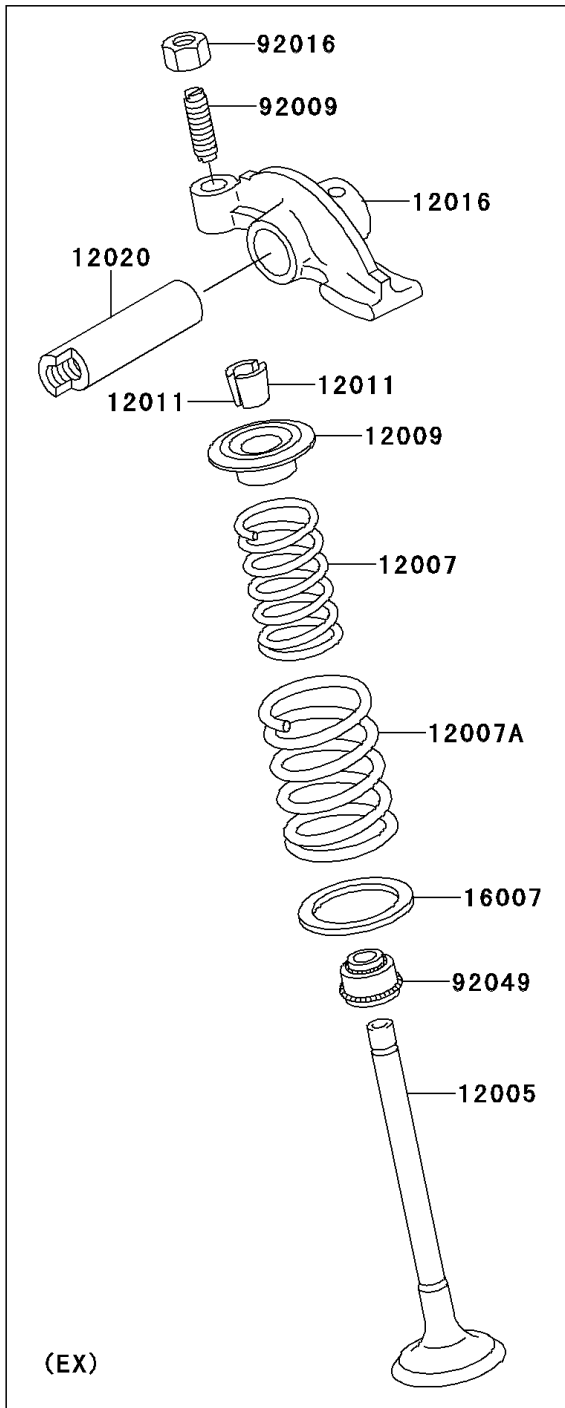

## 2006 Bayou 250 PARTS DIAGRAM

Valve(s)

E1210

## 2006 Bayou 250 PARTS LIST

Valve(s)

| ITEM NAME                                | PART NUMBER | QUANTITY |
|--|-------------|----------|
| VALVE-INTAKE (Ref # 12004)               | 12004-1082  | 1        |
| VALVE-EXHAUST (Ref # 12005)              | 12005-1093  | 1        |
| SPRING-ENGINE VALVE,INNER (Ref # 12007)  | 12007-1001  | 1        |
| SPRING-ENGINE VALVE,OUTER (Ref # 12007A) | 12007-1002  | 1        |
| RETAINER-VALVE SPRING (Ref # 12009)      | 12009-1001  | 1        |
| COLLET (Ref # 12011)                     | 12011-1003  | 1        |
| ARM-ROCKER (Ref # 12016)                 | 12016-1099  | 1        |
| SHAFT-ROCKER (Ref # 12020)               | 12020-1053  | 1        |
| SEAT-SPRING (Ref # 16007)                | 16007-1106  | 1        |
| SCREW,6MM (Ref # 92009)                  | 92009-1032  | 1        |
| NUT,6MM (Ref # 92016)                    | 92016-061   | 1        |
| SEAL-OIL,RVC2-5.5X8.5X8.3 (Ref # 92049)  | 92049-1062  | 1        |