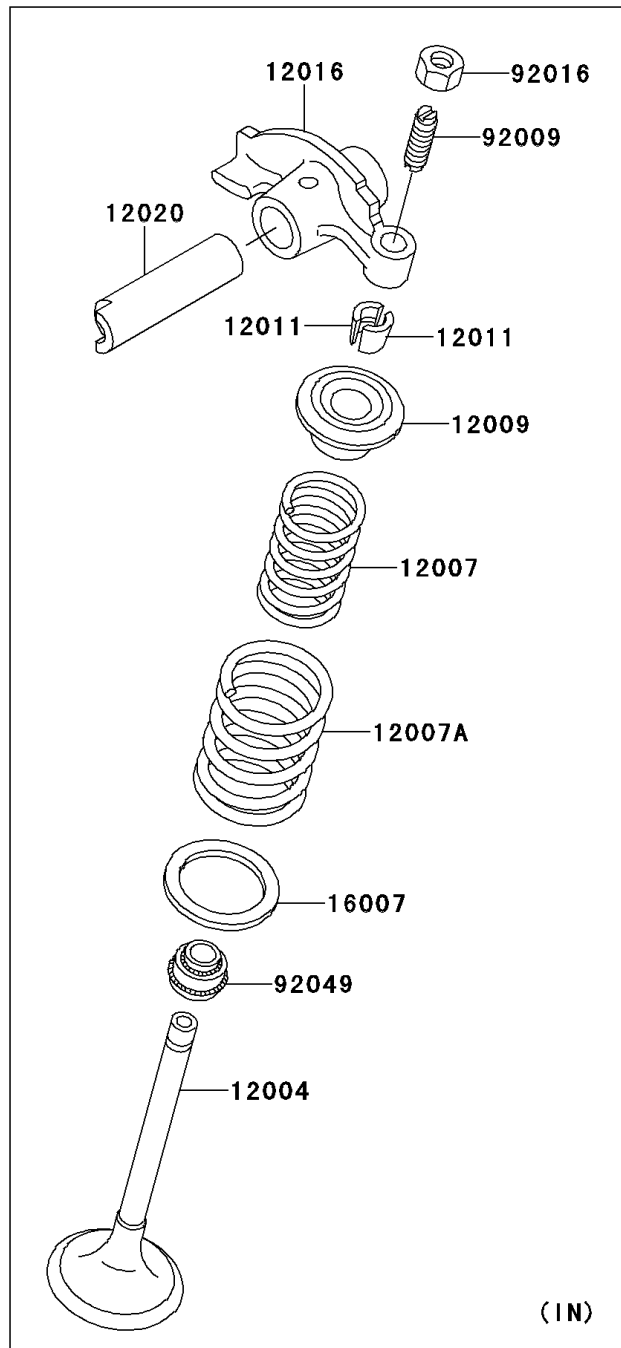

## 2006 Bayou 250 PARTS DIAGRAM

Valve(s)

E1210

## 2006 Bayou 250 PARTS LIST

Valve(s)

| ITEM NAME                                | PART NUMBER | QUANTITY |
|--|-------------|----------|
| VALVE-INTAKE (Ref # 12004)               | 12004-1082  | 1        |
| VALVE-EXHAUST (Ref # 12005)              | 12005-1093  | 1        |
| SPRING-ENGINE VALVE,INNER (Ref # 12007)  | 12007-1001  | 1        |
| SPRING-ENGINE VALVE,OUTER (Ref # 12007A) | 12007-1002  | 1        |
| RETAINER-VALVE SPRING (Ref # 12009)      | 12009-1001  | 1        |
| COLLET (Ref # 12011)                     | 12011-1003  | 1        |
| ARM-ROCKER (Ref # 12016)                 | 12016-1099  | 1        |
| SHAFT-ROCKER (Ref # 12020)               | 12020-1053  | 1        |
| SEAT-SPRING (Ref # 16007)                | 16007-1106  | 1        |
| SCREW,6MM (Ref # 92009)                  | 92009-1032  | 1        |
| NUT,6MM (Ref # 92016)                    | 92016-061   | 1        |
| SEAL-OIL,RVC2-5.5X8.5X8.3 (Ref # 92049)  | 92049-1062  | 1        |