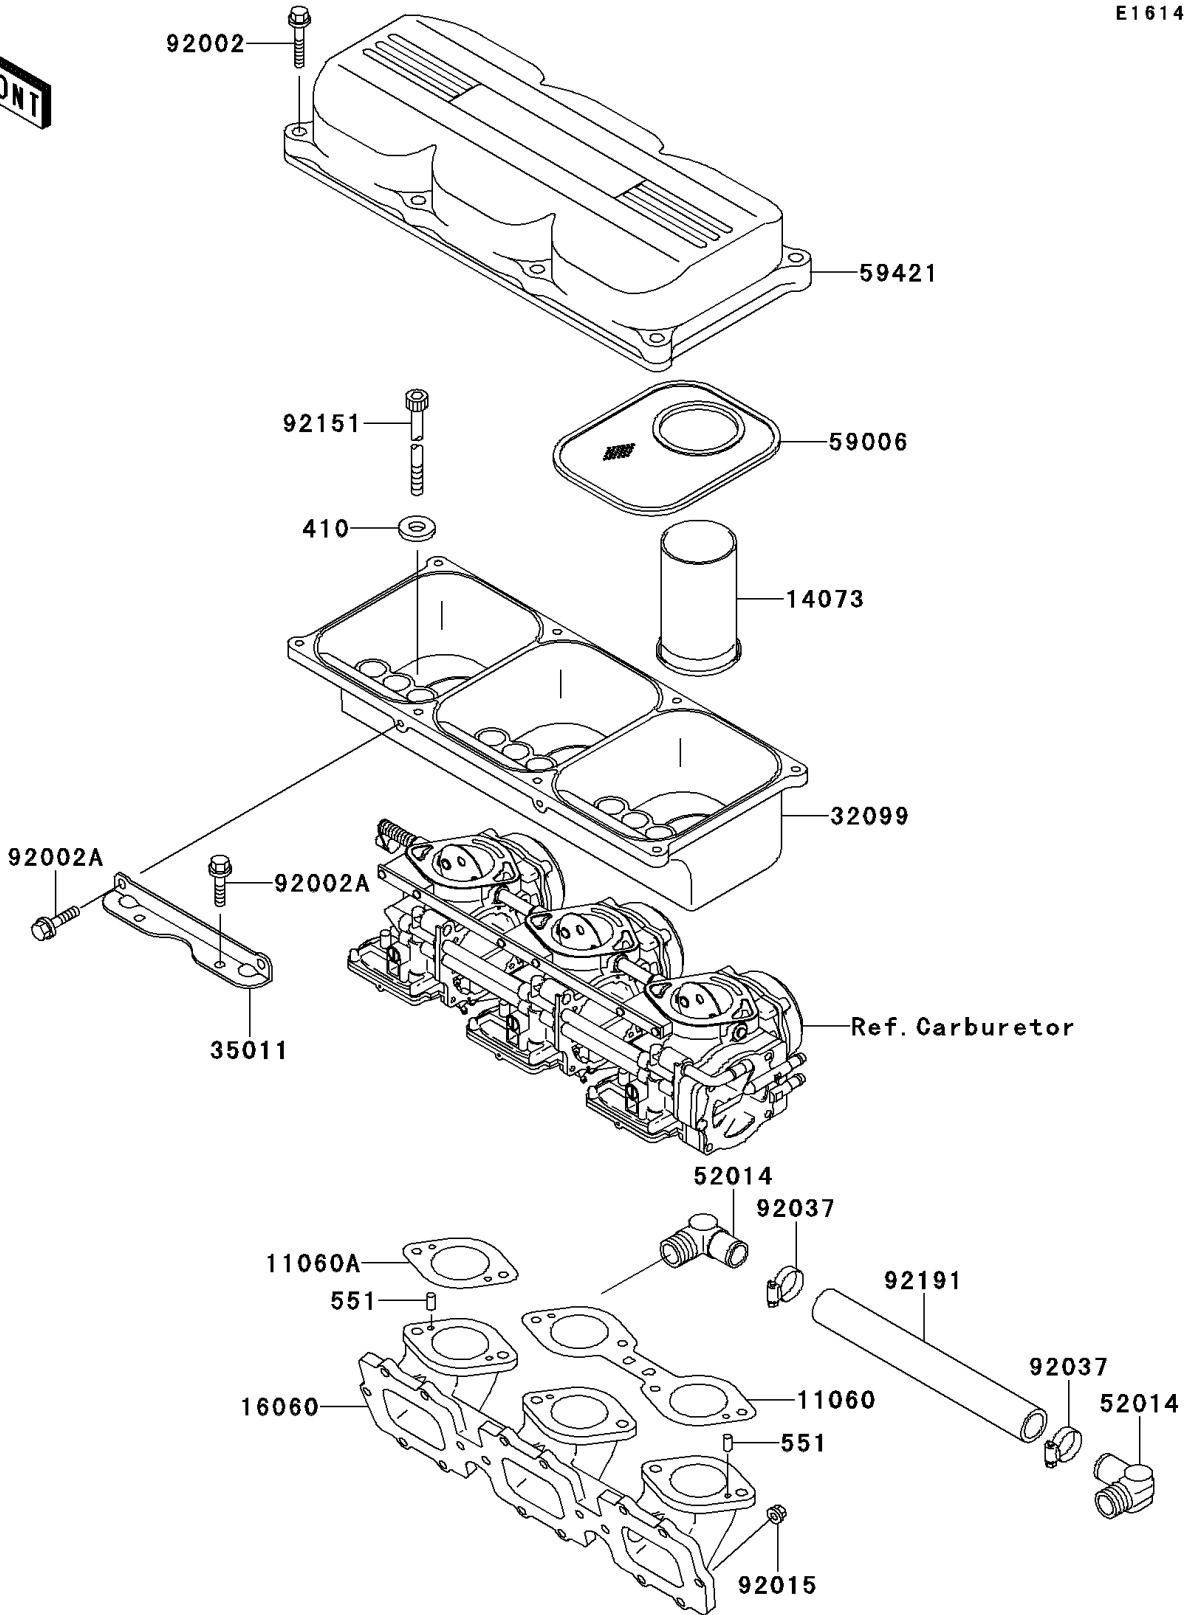

2000 900 STX PARTS DIAGRAM

Flame Arrester

E1614

2000 900 STX PARTS LIST

Flame Arrester

ITEM NAME	PART NUMBER	QUANTITY
WASHER-PLAIN-SMALL,6MM (Ref # 410)	410S0600	6
PIN-DOWEL (Ref # 551)	551R0408	4
GASKET,CARBURETOR (Ref # 11060)	11060-3775	1
GASKET (Ref # 11060A)	11060-3776	1
DUCT (Ref # 14073)	14073-3772	3
PIPE-INTAKE (Ref # 16060)	16060-3704	1
CASE (Ref # 32099)	32099-3830	1
STAY (Ref # 35011)	35011-3707	1
ELBOW (Ref # 52014)	52014-3712	2
ARRESTER-FLAME (Ref # 59006)	59006-3713	3
COVER-INTAKE (Ref # 59421)	59421-3724	1
BOLT,6X30 (Ref # 92002)	92002-3726	8
BOLT,6X16 (Ref # 92002A)	92002-3728	4
NUT,6MM (Ref # 92015)	92015-3767	18
CLAMP,COOLING HOSE (Ref # 92037)	92037-1589	2
BOLT,SOCKET,6X130 (Ref # 92151)	92151-3725	6
TUBE (Ref # 92191)	92191-3778	1