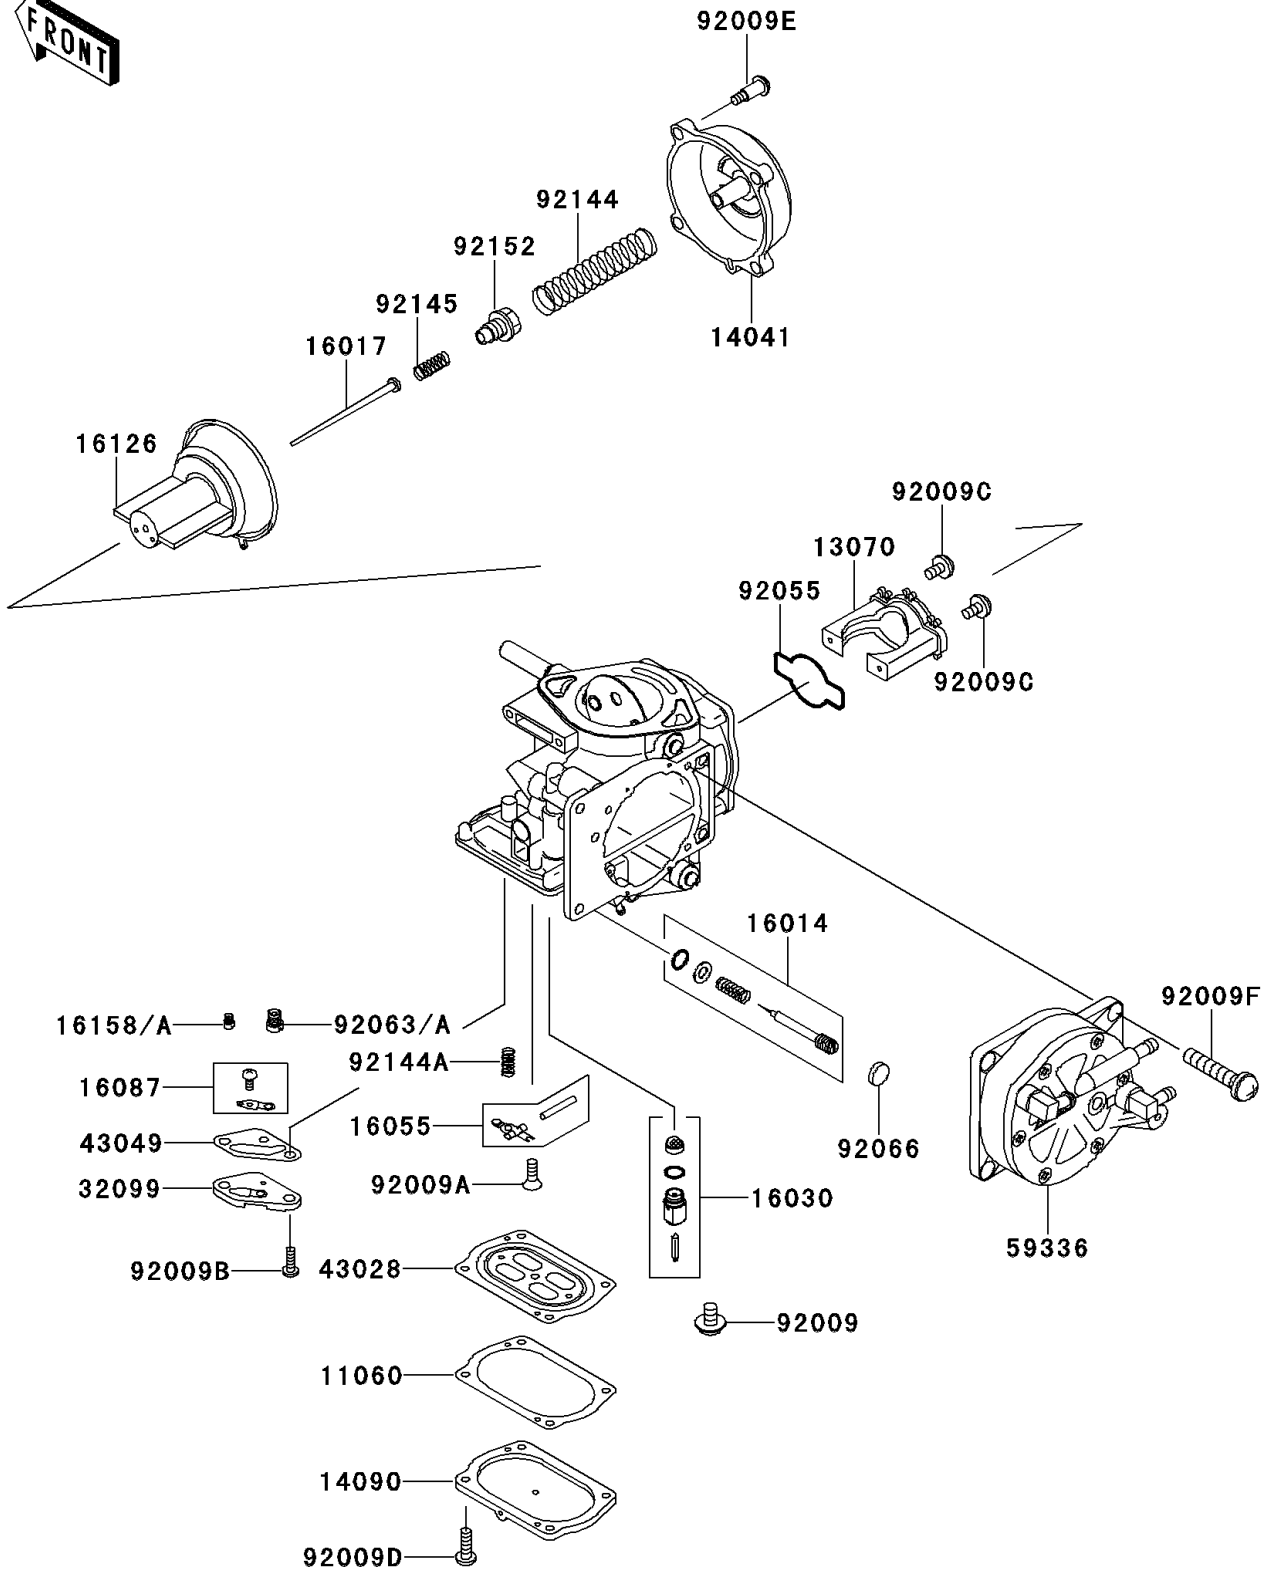

2000 900 STX PARTS DIAGRAM

Carburetor Parts(JT900-B2)

E1612A

2000 900 STX PARTS LIST

Carburetor Parts(JT900-B2)

ITEM NAME	PART NUMBER	QUANTITY
GASKET,DIAPHRAGM COVER (Ref # 11060)	11060-3789	3
GUIDE,VACUUM VALVE (Ref # 13070)	13070-3726	3
COVER-COMP,MIXING (Ref # 14041)	14041-1100	3
COVER,DIAPHRAGM (Ref # 14090)	14090-3816	3
SCREW-PILOT AIR (Ref # 16014)	16014-3702	3
JET-NEEDLE,N7FB (Ref # 16017)	16017-3704	3
VALVE-FLOAT (Ref # 16030)	16030-3704	3
ARM-FLOAT (Ref # 16055)	16055-3702	3
VALVE-CHECK (Ref # 16087)	16087-3706	3
VALVE,VACUUM (Ref # 16126)	16126-3706	3
JET-SLOW,#38 (Ref # 16158)	16158-3722	3
JET-SLOW,#35 (Ref # 16158A)	16158-3726	3
CASE,JET (Ref # 32099)	32099-3833	3
DIAPHRAGM,CARBURETOR (Ref # 43028)	43028-3711	3
PACKING,JET CASE (Ref # 43049)	43049-3713	3
CASE-PUMP,DIAPHRAGM (Ref # 59336)	59336-3718	1
SCREW (Ref # 92009)	92009-1771	3
SCREW,3X8 (Ref # 92009A)	92009-3712	3
SCREW,4X8 (Ref # 92009B)	92009-3804	6
SCREW,VALVE GUIDE (Ref # 92009C)	92009-3839	6
SCREW,DIAPHRAGM COVER (Ref # 92009D)	92009-3840	12
SCREW,MIXING COVER (Ref # 92009E)	92009-3841	12
SCREW,6X16 (Ref # 92009F)	92009-3865	4
RING-O,VACUUM VALVE GUIDE (Ref # 92055)	92055-3749	3
JET-MAIN,#165 (Ref # 92063)	92063-3720	3
JET-MAIN,#155 (Ref # 92063A)	92063-3723	3
PLUG,PILOT AIR SCREW (Ref # 92066)	92066-3769	3
SPRING,VACUUM VALVE (Ref # 92144)	92144-1962	3
SPRING,FLOAT ARM (Ref # 92144A)	92144-3764	3

2000 900 STX PARTS LIST

Carburetor Parts(JT900-B2)

ITEM NAME	PART NUMBER	QUANTITY
SPRING,JET NEEDLE (Ref # 92145)	92145-3707	3
COLLAR,JET NEEDLE (Ref # 92152)	92152-3706	3