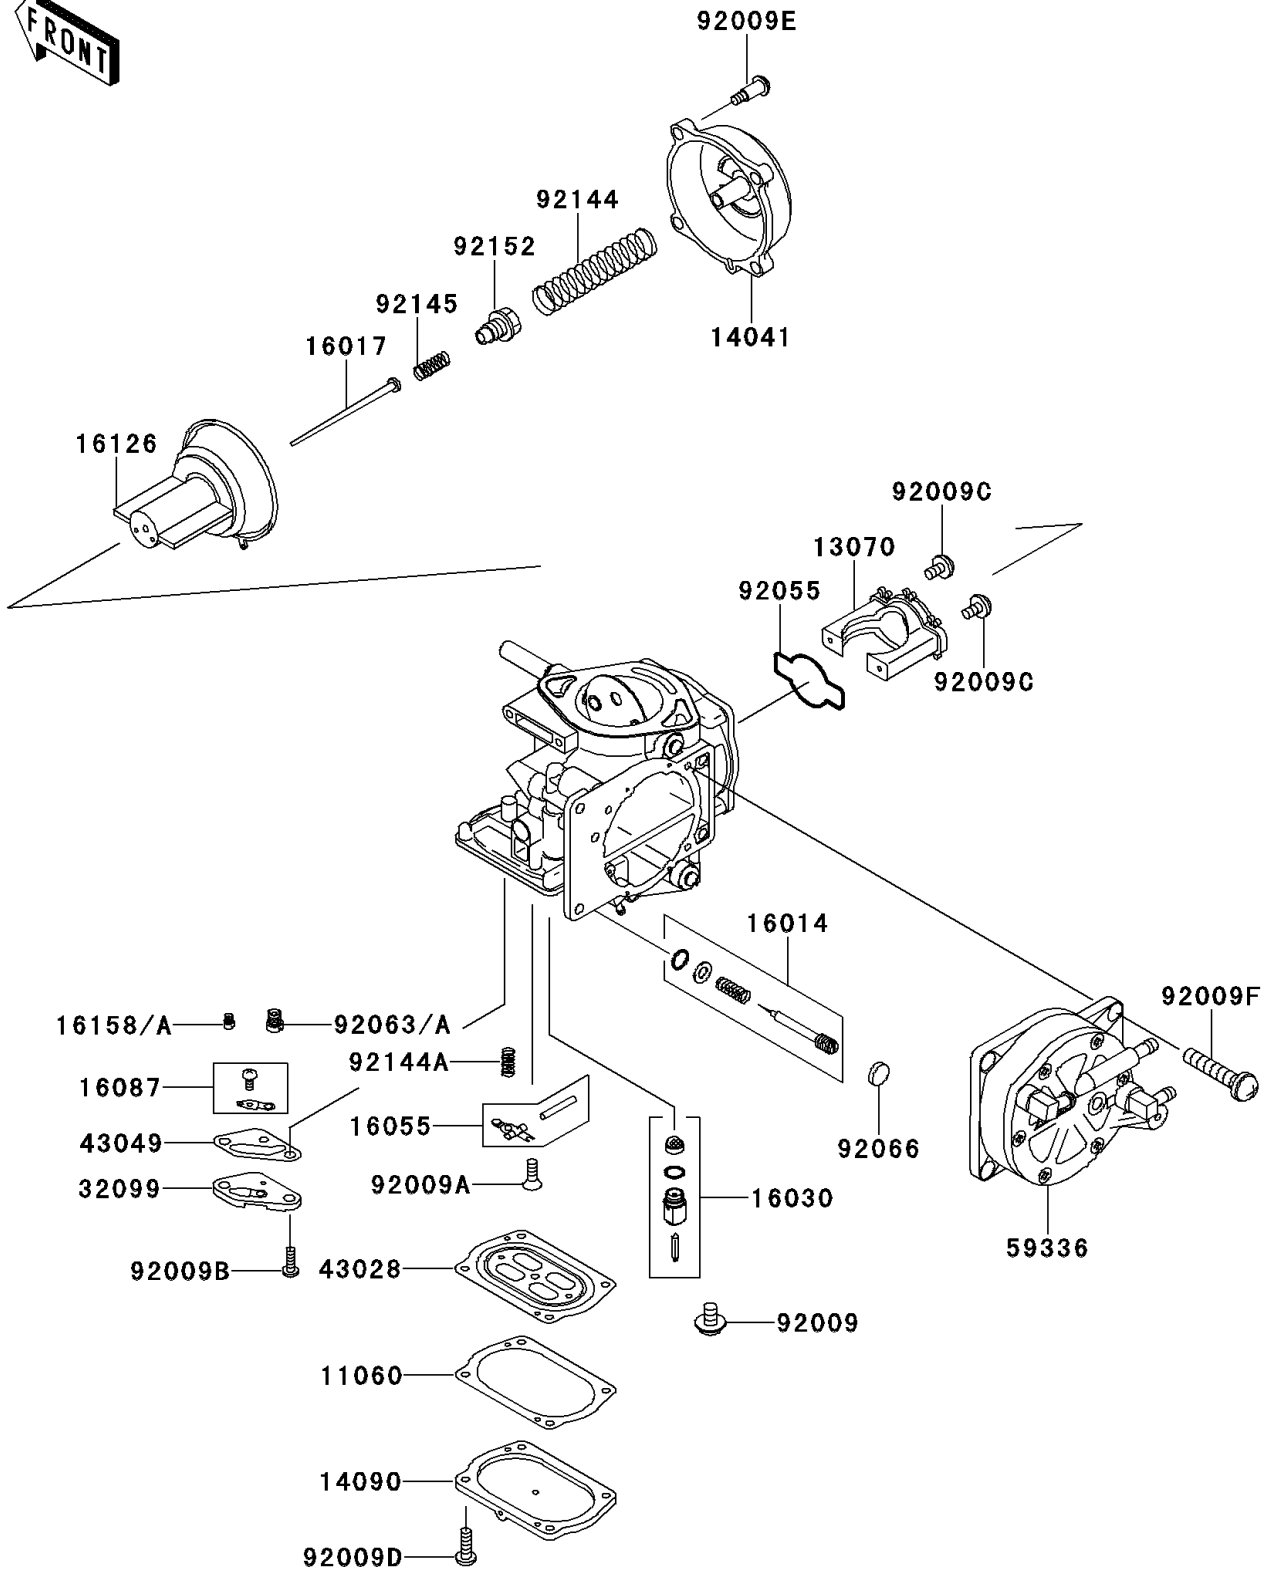

2000 900 STX PARTS DIAGRAM

Carburetor Parts(JT900-B2)

E1612A

2000 900 STX PARTS LIST

Carburetor Parts(JT900-B2)

ITEM NAME	PART NUMBER	QUANTITY
GASKET,DIAPHRAGM COVER (Ref # 11060)	11060-3789	3
GUIDE,VACUUM VALVE (Ref # 13070)	13070-3726	3
COVER-COMP,MIXING (Ref # 14041)	14041-1100	3
COVER,DIAPHRAGM (Ref # 14090)	14090-3816	3
SCREW-PILOT AIR (Ref # 16014)	16014-3702	3
JET-NEEDLE,N7FB (Ref # 16017)	16017-3704	3
VALVE-FLOAT (Ref # 16030)	16030-3704	3
ARM-FLOAT (Ref # 16055)	16055-3702	3
VALVE-CHECK (Ref # 16087)	16087-3706	3
VALVE,VACUUM (Ref # 16126)	16126-3706	3
JET-SLOW,#38 (Ref # 16158)	16158-3722	3
JET-SLOW,#35 (Ref # 16158A)	16158-3726	3
CASE,JET (Ref # 32099)	32099-3833	3
DIAPHRAGM,CARBURETOR (Ref # 43028)	43028-3711	3
PACKING,JET CASE (Ref # 43049)	43049-3713	3
CASE-PUMP,DIAPHRAGM (Ref # 59336)	59336-3718	1
SCREW (Ref # 92009)	92009-1771	3
SCREW,3X8 (Ref # 92009A)	92009-3712	3
SCREW,4X8 (Ref # 92009B)	92009-3804	6
SCREW,VALVE GUIDE (Ref # 92009C)	92009-3839	6
SCREW,DIAPHRAGM COVER (Ref # 92009D)	92009-3840	12
SCREW,MIXING COVER (Ref # 92009E)	92009-3841	12
SCREW,6X16 (Ref # 92009F)	92009-3865	4
RING-O,VACUUM VALVE GUIDE (Ref # 92055)	92055-3749	3
JET-MAIN,#165 (Ref # 92063)	92063-3720	3
JET-MAIN,#155 (Ref # 92063A)	92063-3723	3
PLUG,PILOT AIR SCREW (Ref # 92066)	92066-3769	3
SPRING,VACUUM VALVE (Ref # 92144)	92144-1962	3
SPRING,FLOAT ARM (Ref # 92144A)	92144-3764	3

2000 900 STX PARTS LIST

Carburetor Parts(JT900-B2)

ITEM NAME	PART NUMBER	QUANTITY
SPRING,JET NEEDLE (Ref # 92145)	92145-3707	3
COLLAR,JET NEEDLE (Ref # 92152)	92152-3706	3