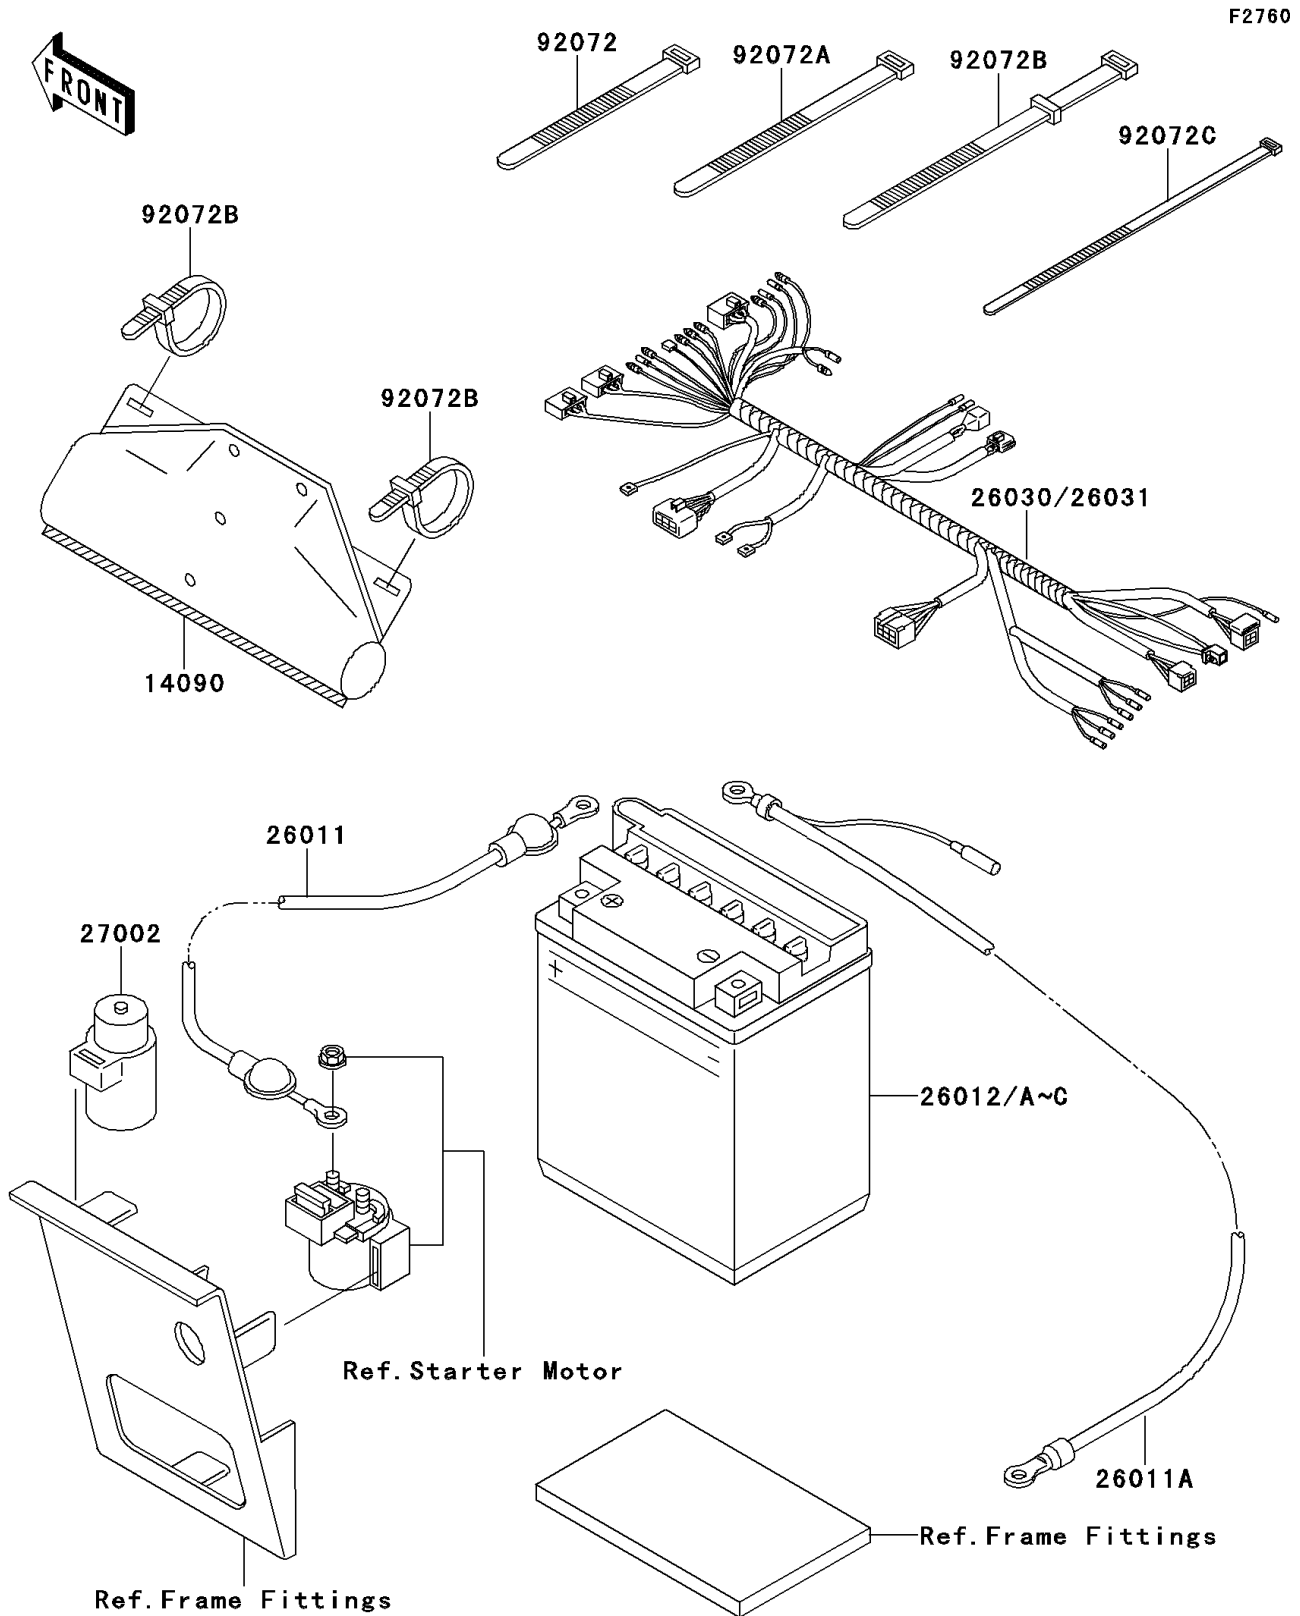

2004 Bayou 250 PARTS DIAGRAM

Chassis Electrical Equipment

2004 Bayou 250 PARTS LIST

Chassis Electrical Equipment

ITEM NAME	PART NUMBER	QUANTITY
COVER,COUPLER (Ref # 14090)	14090-1611	1
WIRE-LEAD,BATTERY(+) (Ref # 26011)	26011-1398	1
WIRE-LEAD,BATTERY(-) (Ref # 26011A)	26011-1558	1
HARNESS,MAIN (Ref # 26031)	26031-0030	1
RELAY-ASSY (Ref # 27002)	27002-1095	1
BAND,L=123 (Ref # 92072)	92072-030	2
BAND,L=149 (Ref # 92072A)	92072-031	2
BAND,L=186 (Ref # 92072B)	92072-056	3
BATTERY,YB10A-A2,12V 11AH (Ref # 26012)	26012-0003	1
BATTERY,YB14A-A2,12V 14AH (Ref # 26012A)	26012-0005	1
BAND,L=188 (Ref # 92072C)	92072-1239	8
BAND,L=188 (Ref # 92072C)	92072-1239	10