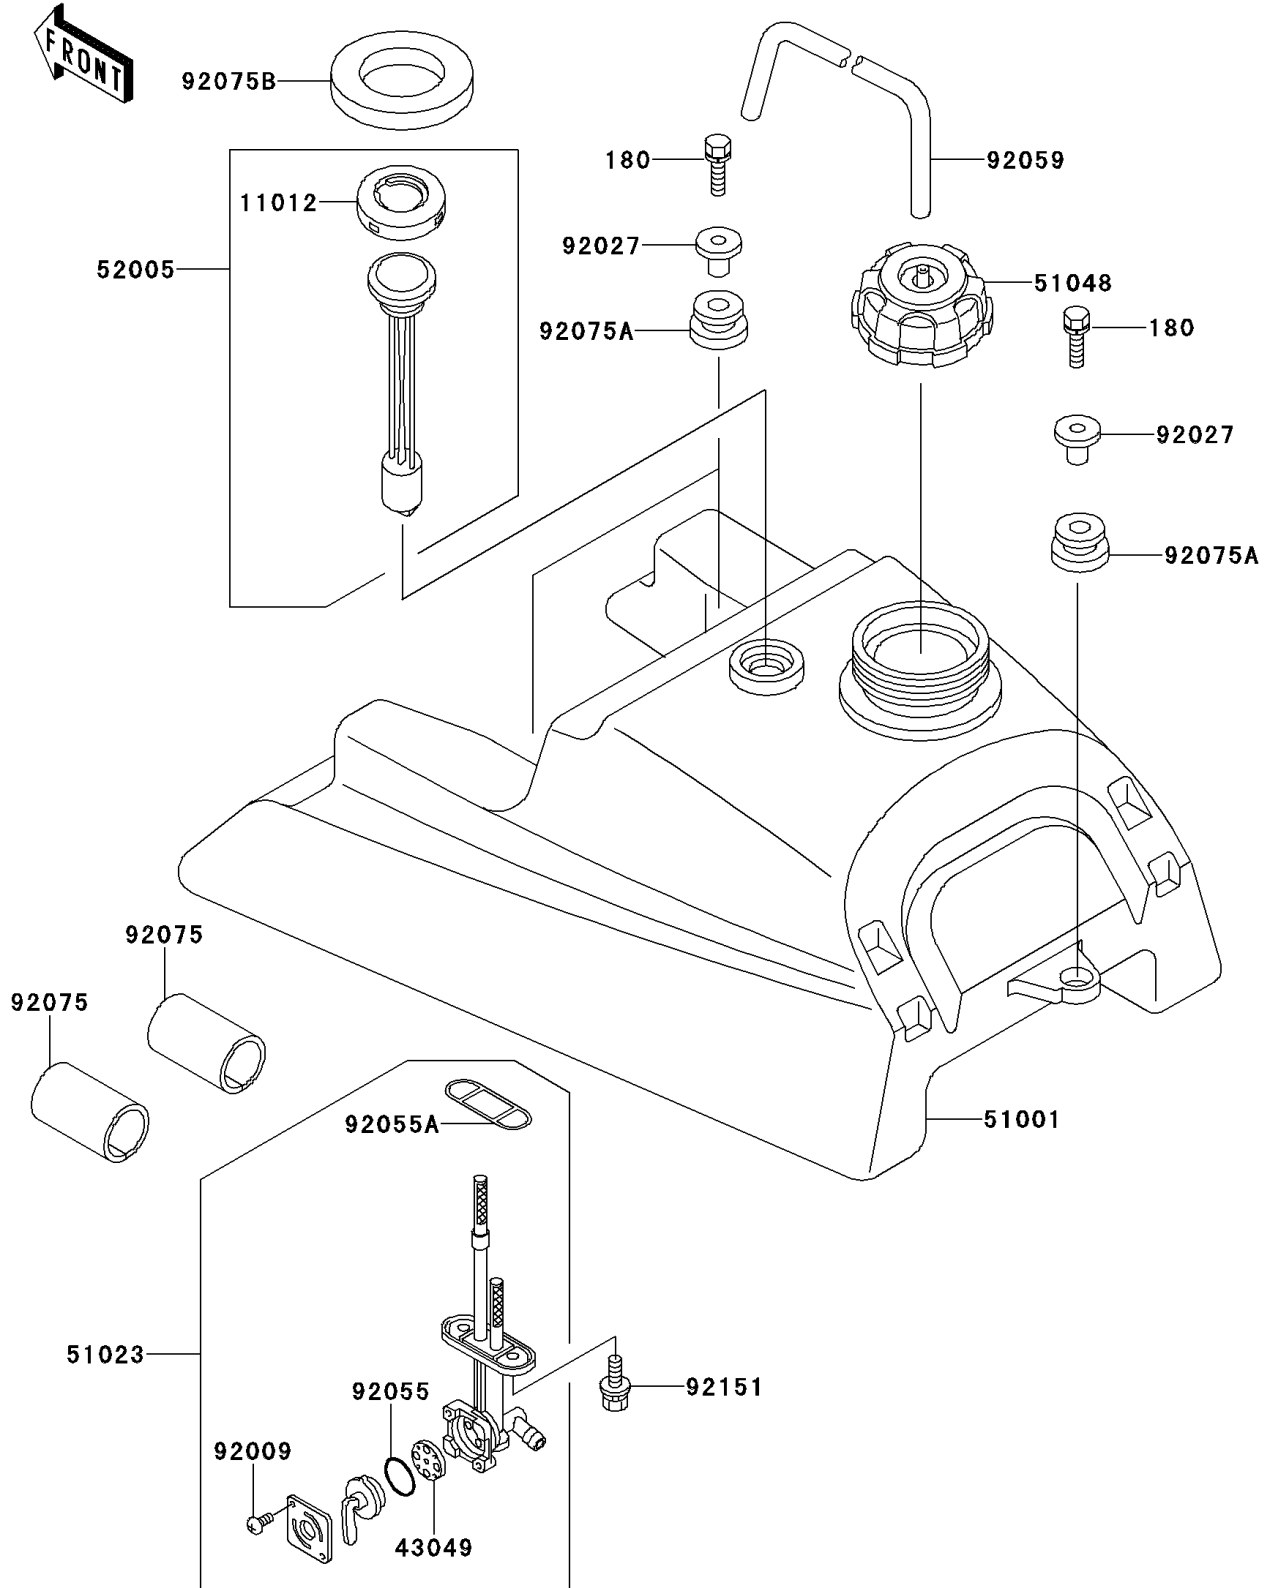

2003 Bayou 250 PARTS DIAGRAM

Fuel Tank

F2410

2003 Bayou 250 PARTS LIST

Fuel Tank

ITEM NAME	PART NUMBER	QUANTITY
BOLT-UPSET-WS,6X25 (Ref # 180)	180D0625	3
CAP,FUEL GAUGE (Ref # 11012)	11012-1627	1
PACKING,VALVE (Ref # 43049)	43049-1102	1
TANK-COMP-FUEL (Ref # 51001)	51001-1272	1
TAP-ASSY,FUEL (Ref # 51023)	51023-1401	1
CAP-ASSY-TANK,FUEL (Ref # 51048)	51048-1133	1
GAUGE,FUEL (Ref # 52005)	52005-1121	1
SCREW,3X5 (Ref # 92009)	92009-1123	2
COLLAR,L=16.1 (Ref # 92027)	92027-1847	3
RING-O,FUEL TAP LEVER (Ref # 92055)	92055-1111	1
RING-O,FUEL TAP PACKING (Ref # 92055A)	92055-1348	1
TUBE,5X9.4X250 (Ref # 92059)	92059-1967	1
DAMPER,FUEL TANK,FR,UNDER (Ref # 92075)	92075-1369	2
DAMPER (Ref # 92075A)	92075-1787	3
DAMPER,42.5X70X8.5 (Ref # 92075B)	92075-1988	1
BOLT,6X14 (Ref # 92151)	92151-1198	2