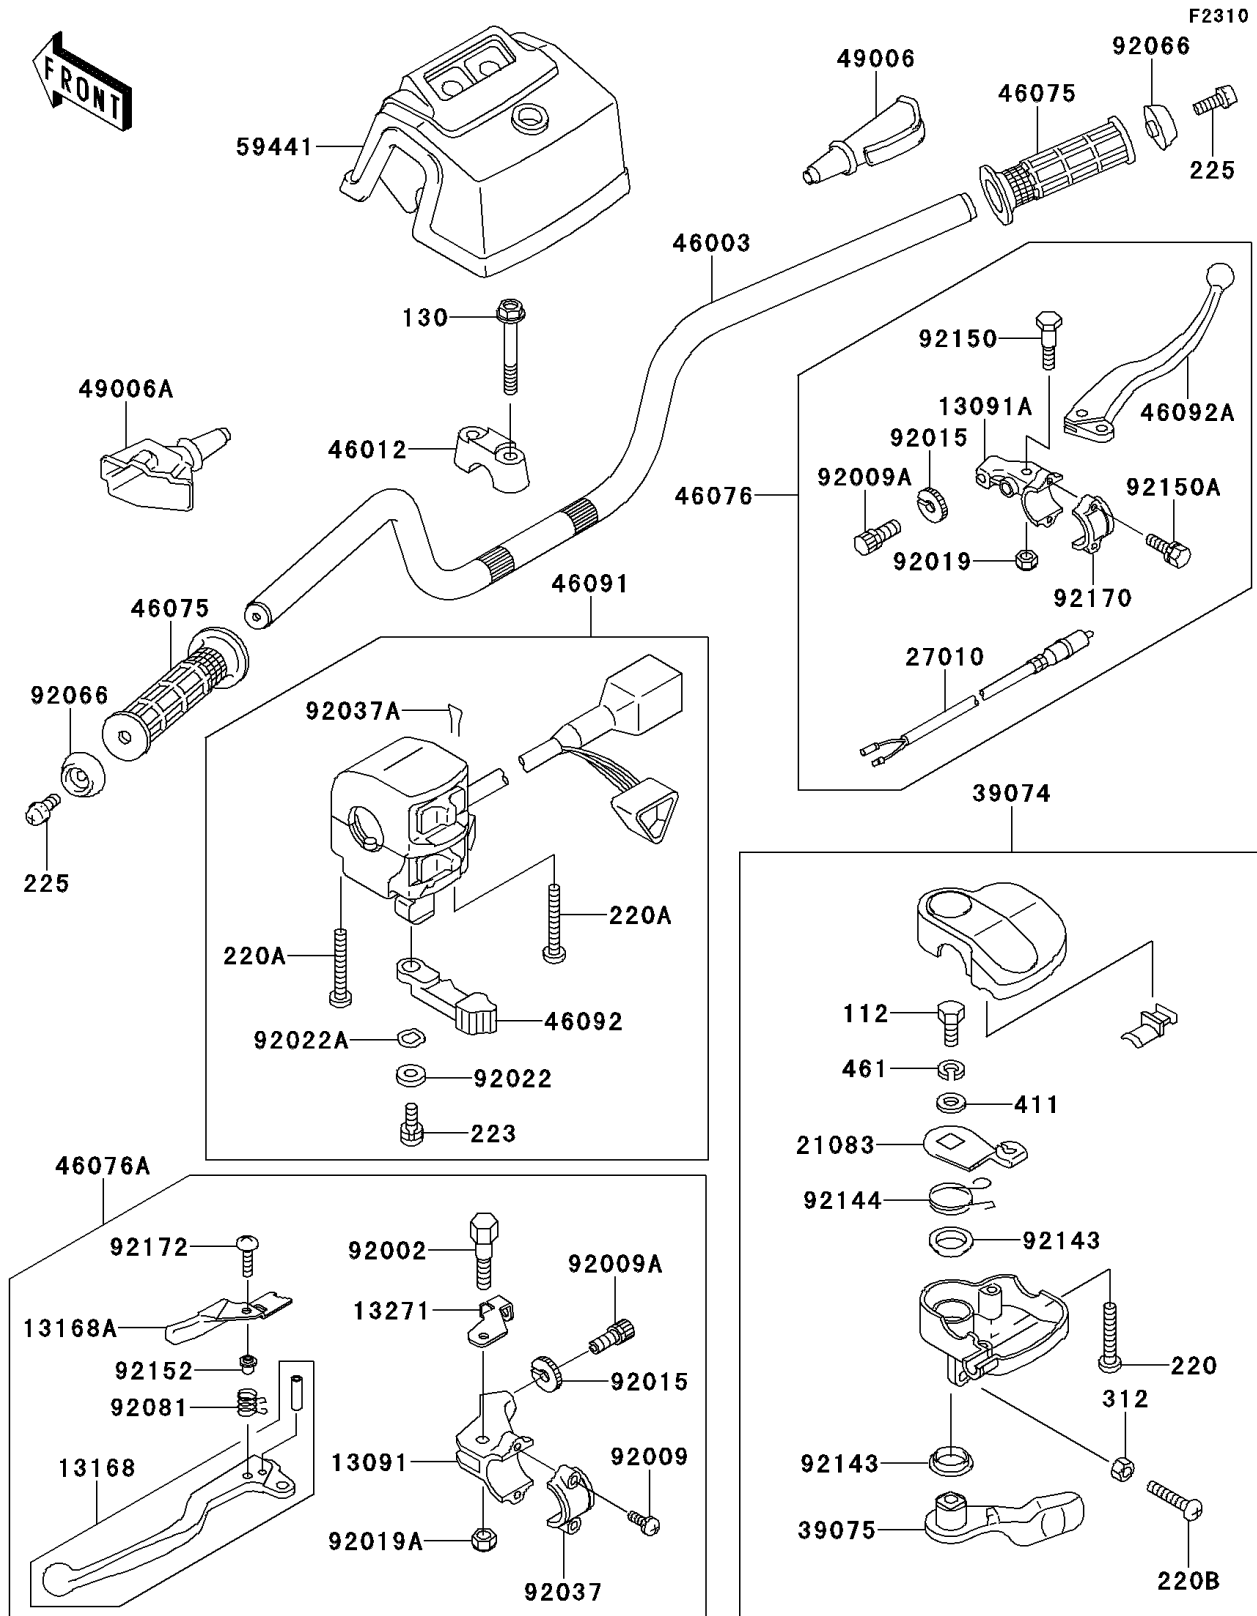

2004 Bayou 250 PARTS DIAGRAM

Handlebar