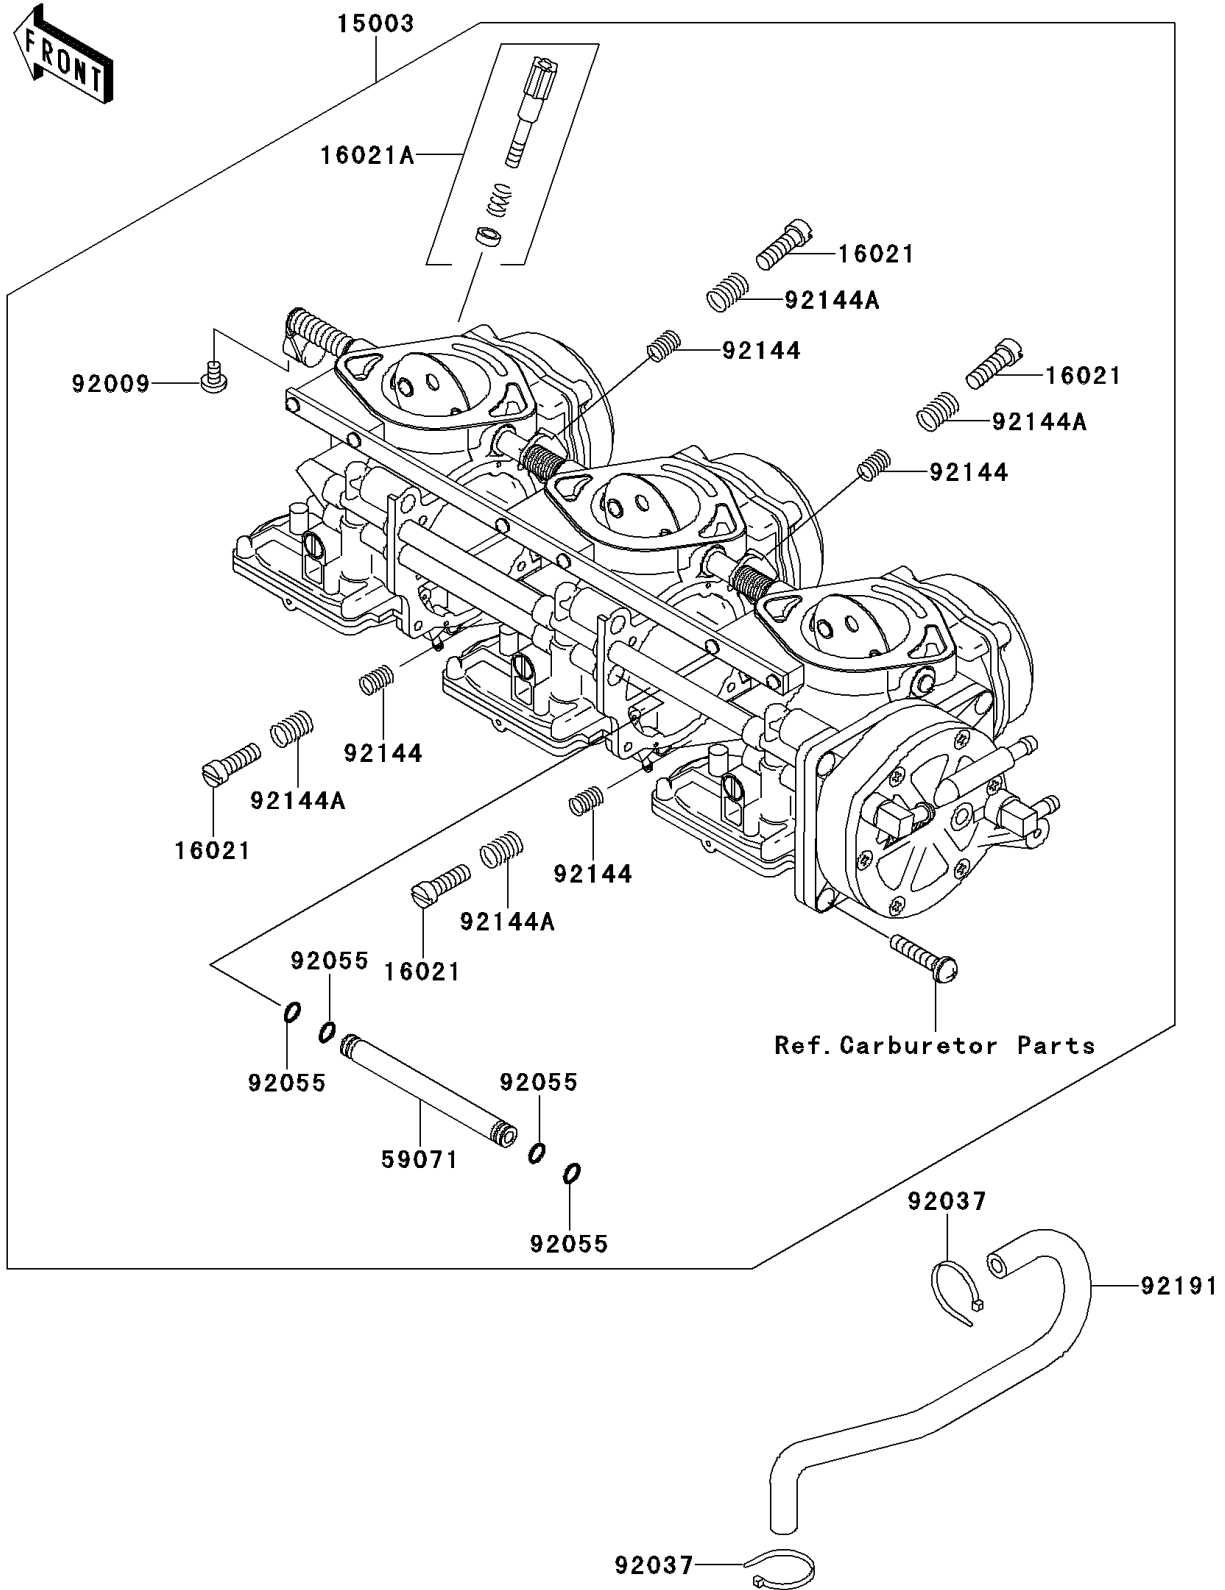

2000 900 STX PARTS DIAGRAM

Carburetor(JT900-B2)

E1611A

2000 900 STX PARTS LIST

Carburetor(JT900-B2)

ITEM NAME	PART NUMBER	QUANTITY
CARBURETOR-ASSY (Ref # 15003)	15003-3732	1
SCREW-THROTTLE STOP (Ref # 16021)	16021-3704	4
SCREW-THROTTLE STOP (Ref # 16021A)	16021-3707	1
JOINT (Ref # 59071)	59071-3762	4
SCREW,4X6 (Ref # 92009)	92009-3786	1
CLAMP (Ref # 92037)	92037-1173	2
RING-O (Ref # 92055)	92055-1246	16
SPRING,ADJUST SCREW (Ref # 92144)	92144-3704	4
SPRING,THROTTLE STOP SCREW (Ref # 92144A)	92144-3745	4
TUBE (Ref # 92191)	92191-3902	1