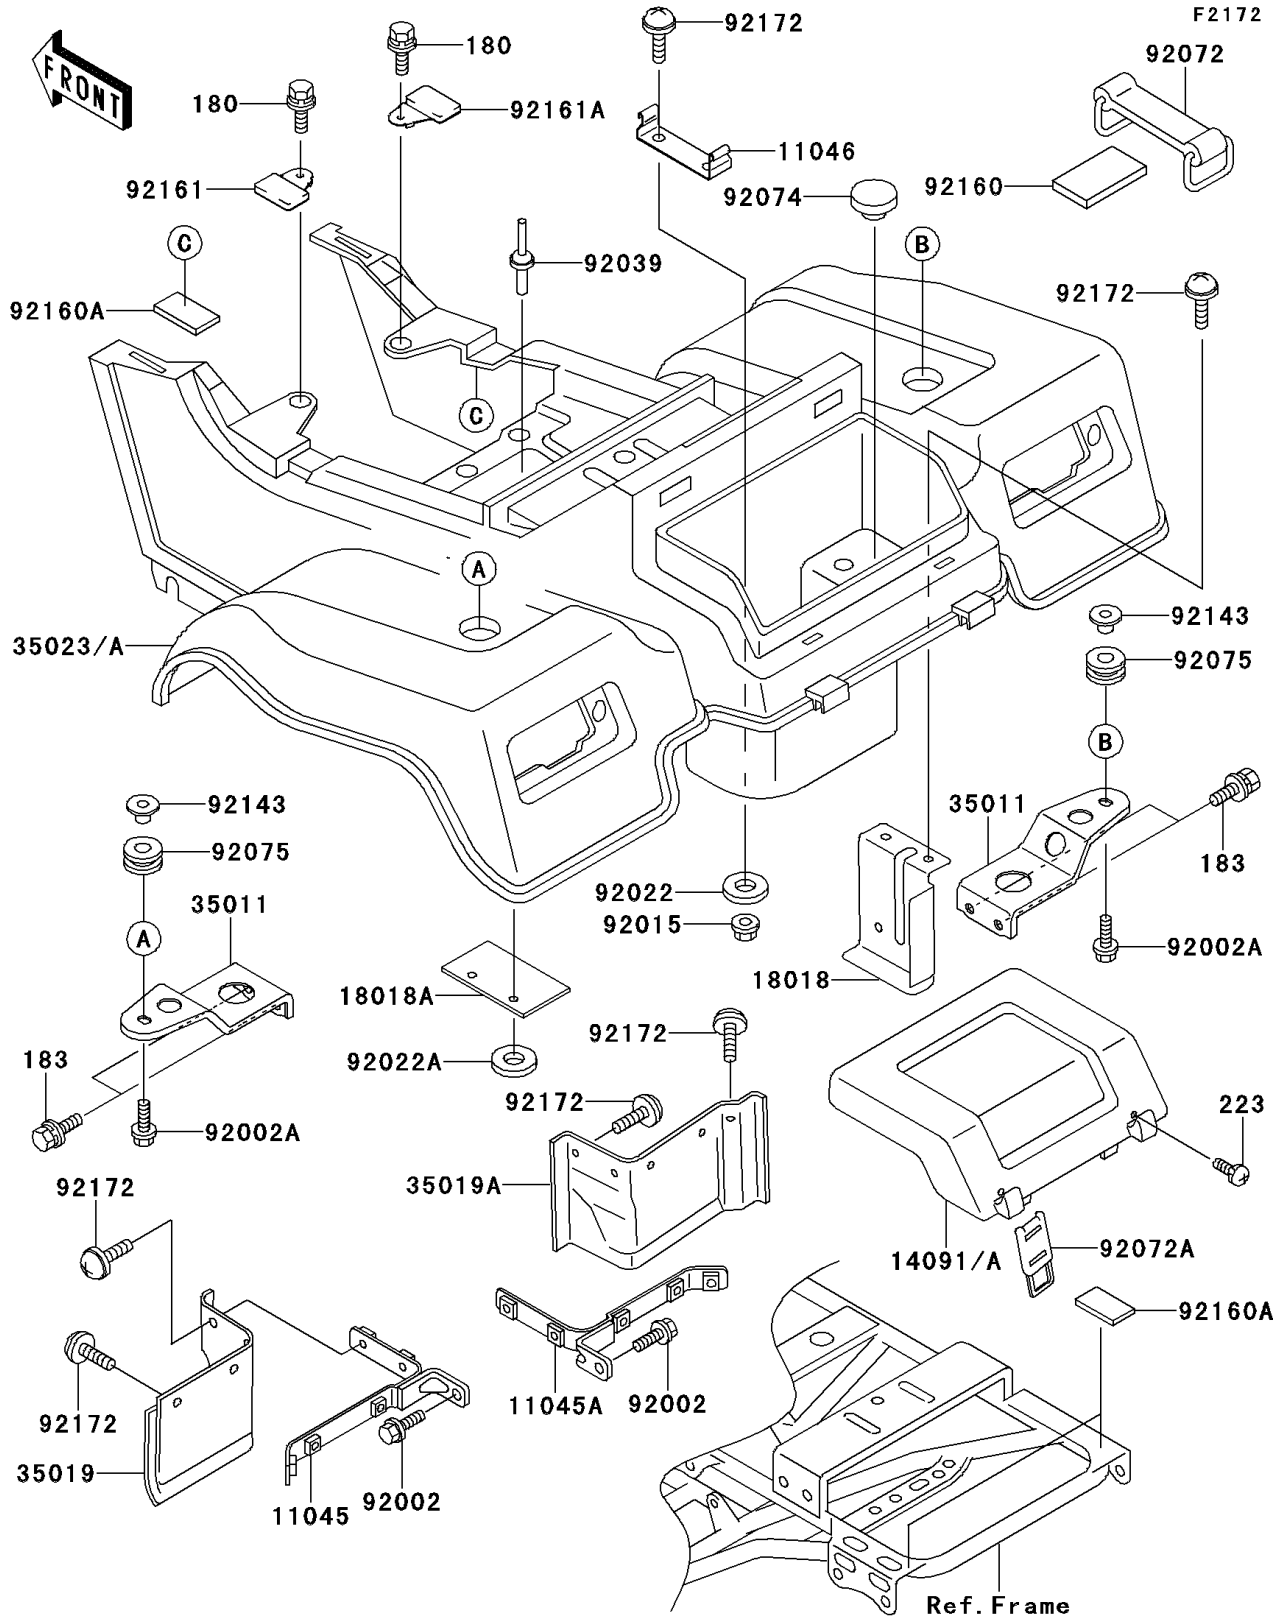

2003 Bayou 250 PARTS DIAGRAM

Rear Fender(s)

2003 Bayou 250 PARTS LIST

Rear Fender(s)

ITEM NAME	PART NUMBER	QUANTITY
BOLT-UPSET-WS (Ref # 180)	180D0618	2
BOLT-UPSET-WS-SMALL (Ref # 183)	183J0814	4
SCREW-PAN-WS-CROS,4X6 (Ref # 223)	223C0406	2
BRACKET,REAR FLAP,LH (Ref # 11045)	11045-1731	1
BRACKET,REAR FLAP,RH (Ref # 11045A)	11045-1732	1
BRACKET,TOOL BAND (Ref # 11046)	11046-1451	1
COVER,REAR FENDER,A.RED (Ref # 14091)	14091-1258-260	1
COVER,REAR FENDER,H.GREEN (Ref # 14091A)	14091-1258-6A	1
PLATE-HEAT GUARD (Ref # 18018)	18018-1075	1
PLATE-HEAT GUARD (Ref # 18018A)	18018-1079	1
STAY,REAR FENDER (Ref # 35011)	35011-1363	2
FLAP,RR,LH (Ref # 35019)	35019-1253	1
FLAP,RR,RH (Ref # 35019A)	35019-1254	1
FENDER-REAR,A.RED (Ref # 35023)	35023-1594-260	1
FENDER-REAR,H.GREEN (Ref # 35023A)	35023-1594-6A	1
BOLT,6X14 (Ref # 92002)	92002-1351	2
BOLT,8X25 (Ref # 92002A)	92002-1591	2
NUT,FLANGED,6MM,BLACK (Ref # 92015)	92015-1233	2
WASHER,6.5X20X1.6 (Ref # 92022)	92022-1804	2
WASHER (Ref # 92022A)	92022-4017	2
RIVET,POP (Ref # 92039)	92039-4006	2
BAND (Ref # 92072)	92072-1085	1
BAND (Ref # 92072A)	92072-1227	2
PLUG,11X3.2 (Ref # 92074)	92074-038	1
DAMPER (Ref # 92075)	92075-1898	2
COLLAR,MUFFLER FITTING (Ref # 92143)	92143-1069	2
DAMPER,TOOL KIT (Ref # 92160)	92160-1076	1
DAMPER (Ref # 92160A)	92160-1102	4
DAMPER,RR FENDER,LH (Ref # 92161)	92161-1308	1

2003 Bayou 250 PARTS LIST

Rear Fender(s)

ITEM NAME	PART NUMBER	QUANTITY
DAMPER,RR FENDER,RH (Ref # 92161A)	92161-1309	1
SCREW,6X14 (Ref # 92172)	92172-0004	14