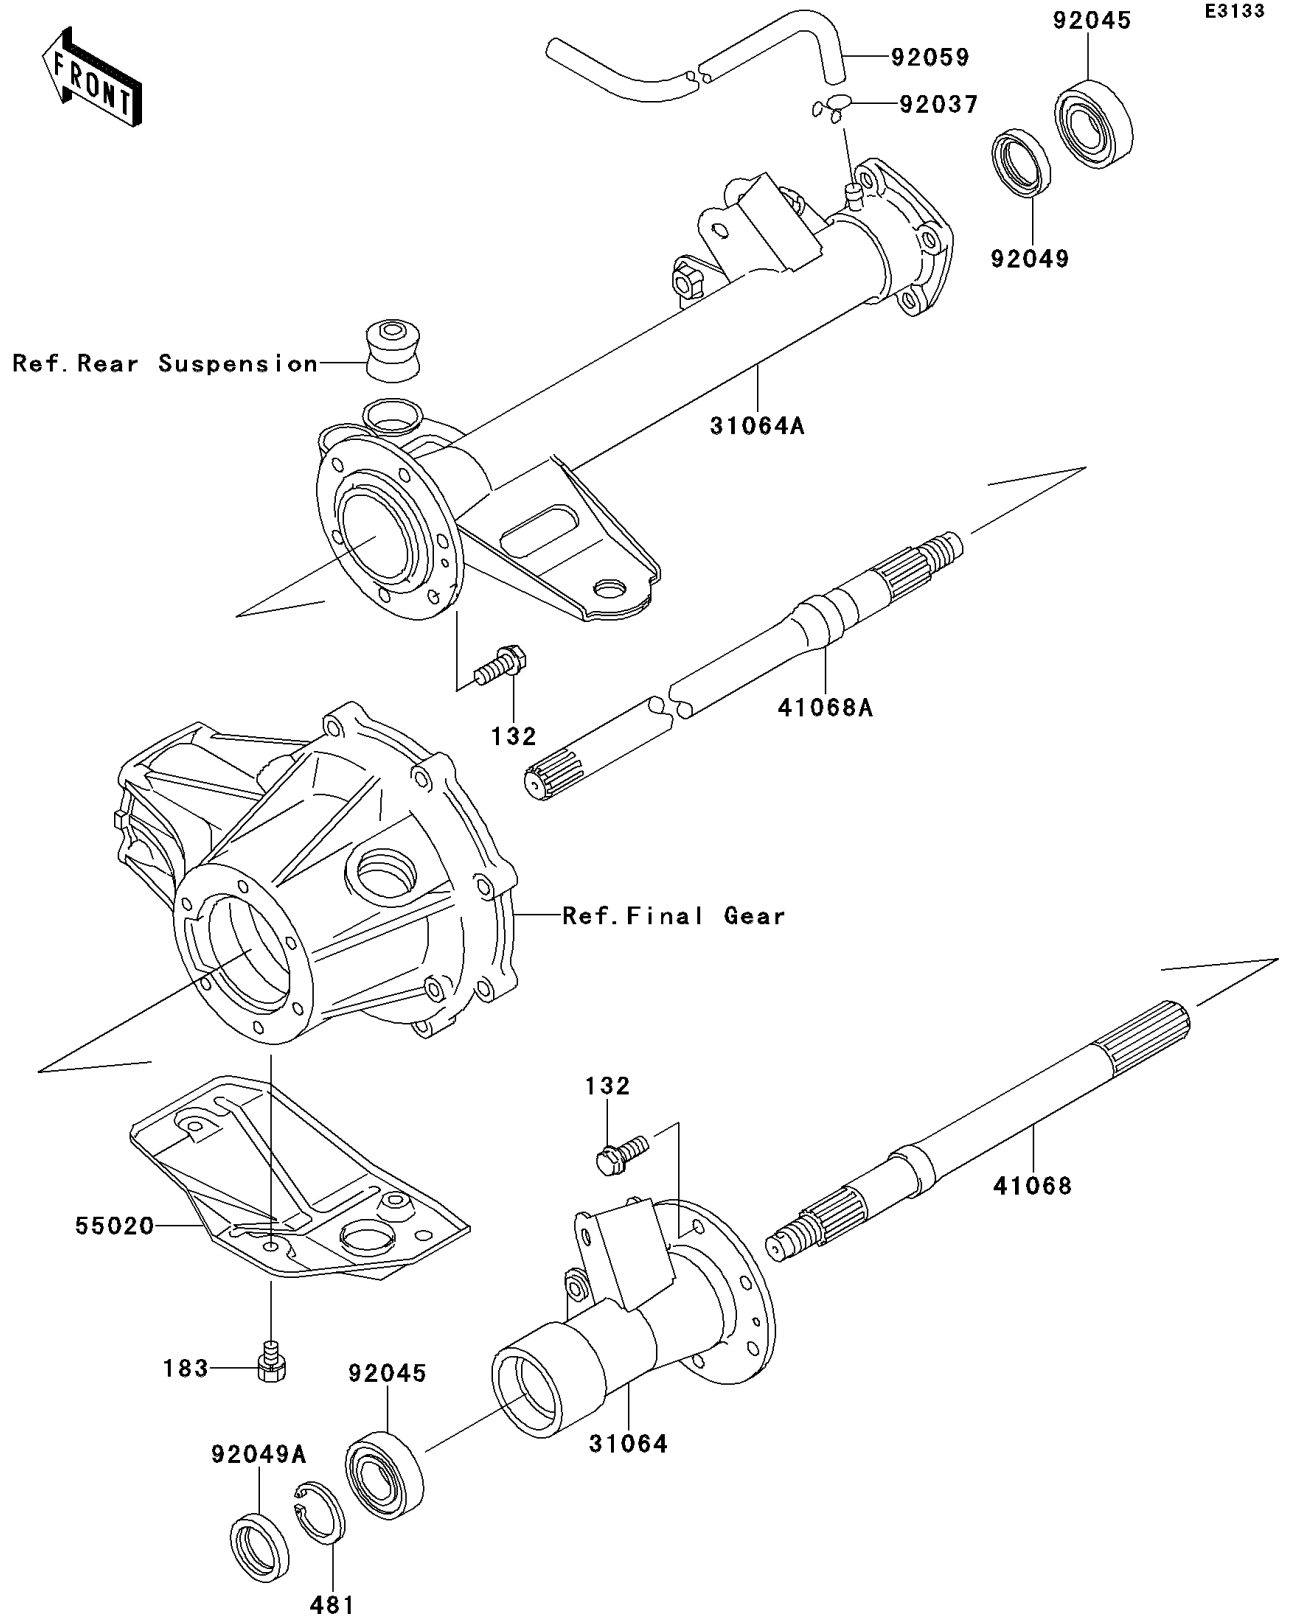

# 2003 Bayou 250 PARTS DIAGRAM

Rear Axle

## 2003 Bayou 250 PARTS LIST

### Rear Axle

ITEM NAME	PART NUMBER	QUANTITY
BOLT-FLANGED-SMALL (Ref # 132)	132J0820	12
BOLT-UPSET-WS-SMALL (Ref # 183)	183H0814	3
CIRCLIP (Ref # 481)	481J5200	1
PIPE-COMP,LH (Ref # 31064)	31064-1088	1
PIPE-COMP,RH (Ref # 31064A)	31064-1089	1
AXLE,LH (Ref # 41068)	41068-1244	1
AXLE,RH (Ref # 41068A)	41068-1245	1
GUARD (Ref # 55020)	55020-1276	1
CLAMP,TUBE (Ref # 92037)	92037-147	1
BEARING-BALL,6205DDU (Ref # 92045)	92045-1229	2
SEAL-OIL,S030428 (Ref # 92049)	92049-1236	1
SEAL-OIL (Ref # 92049A)	92049-1287	1
TUBE,4.7X9.5X1240 (Ref # 92059)	92059-1968	1