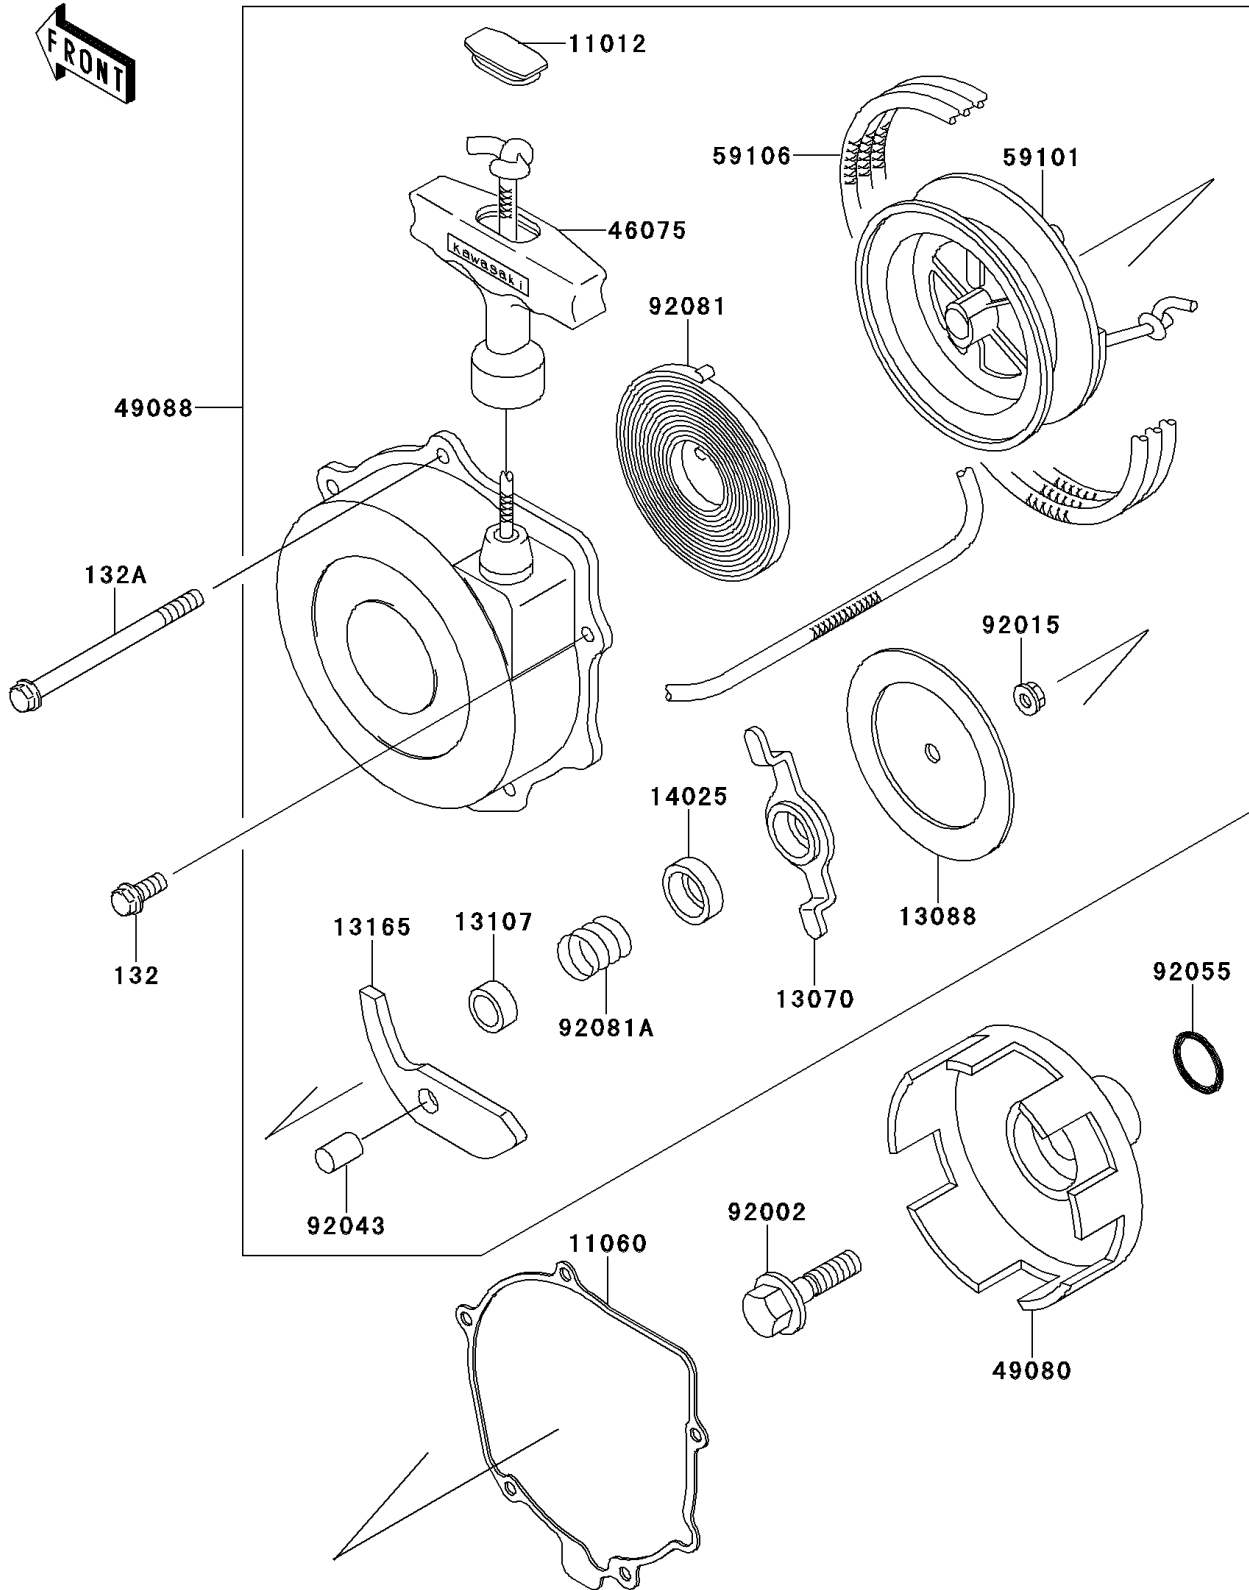

2004 Bayou 250 PARTS DIAGRAM

Recoil Starter

E3040

2004 Bayou 250 PARTS LIST

Recoil Starter

ITEM NAME	PART NUMBER	QUANTITY
BOLT-FLANGED-SMALL (Ref # 132)	132J0614	4
BOLT-FLANGED-SMALL (Ref # 132A)	132J0680	1
CAP,RECOIL GRIP (Ref # 11012)	11012-1420	1
GASKET,RECOIL STARTER (Ref # 11060)	11060-1650	1
GUIDE,RECOIL (Ref # 13070)	13070-1123	1
PLATE-FRICTION,RECOIL (Ref # 13088)	13088-1059	1
SHAFT,RECOIL (Ref # 13107)	13107-1129	1
PAWL,RECOIL (Ref # 13165)	13165-1110	1
COVER,RECOIL (Ref # 14025)	14025-1966	1
GRIP,RECOIL (Ref # 46075)	46075-1073	1
PULLEY-STARTING (Ref # 49080)	49080-1051	1
STARTER-RECOIL (Ref # 49088)	49088-1054	1
REEL (Ref # 59101)	59101-1105	1
ROPE,RECOIL (Ref # 59106)	59106-1102	1
BOLT,FLANGED,10X40 (Ref # 92002)	92002-1296	1
NUT,6MM (Ref # 92015)	92015-1464	1
PIN,RECOIL (Ref # 92043)	92043-1259	1
RING-O,16.8MM (Ref # 92055)	92055-1235	1
SPRING,RECOIL (Ref # 92081)	92081-1772	1
SPRING (Ref # 92081A)	92081-1773	1