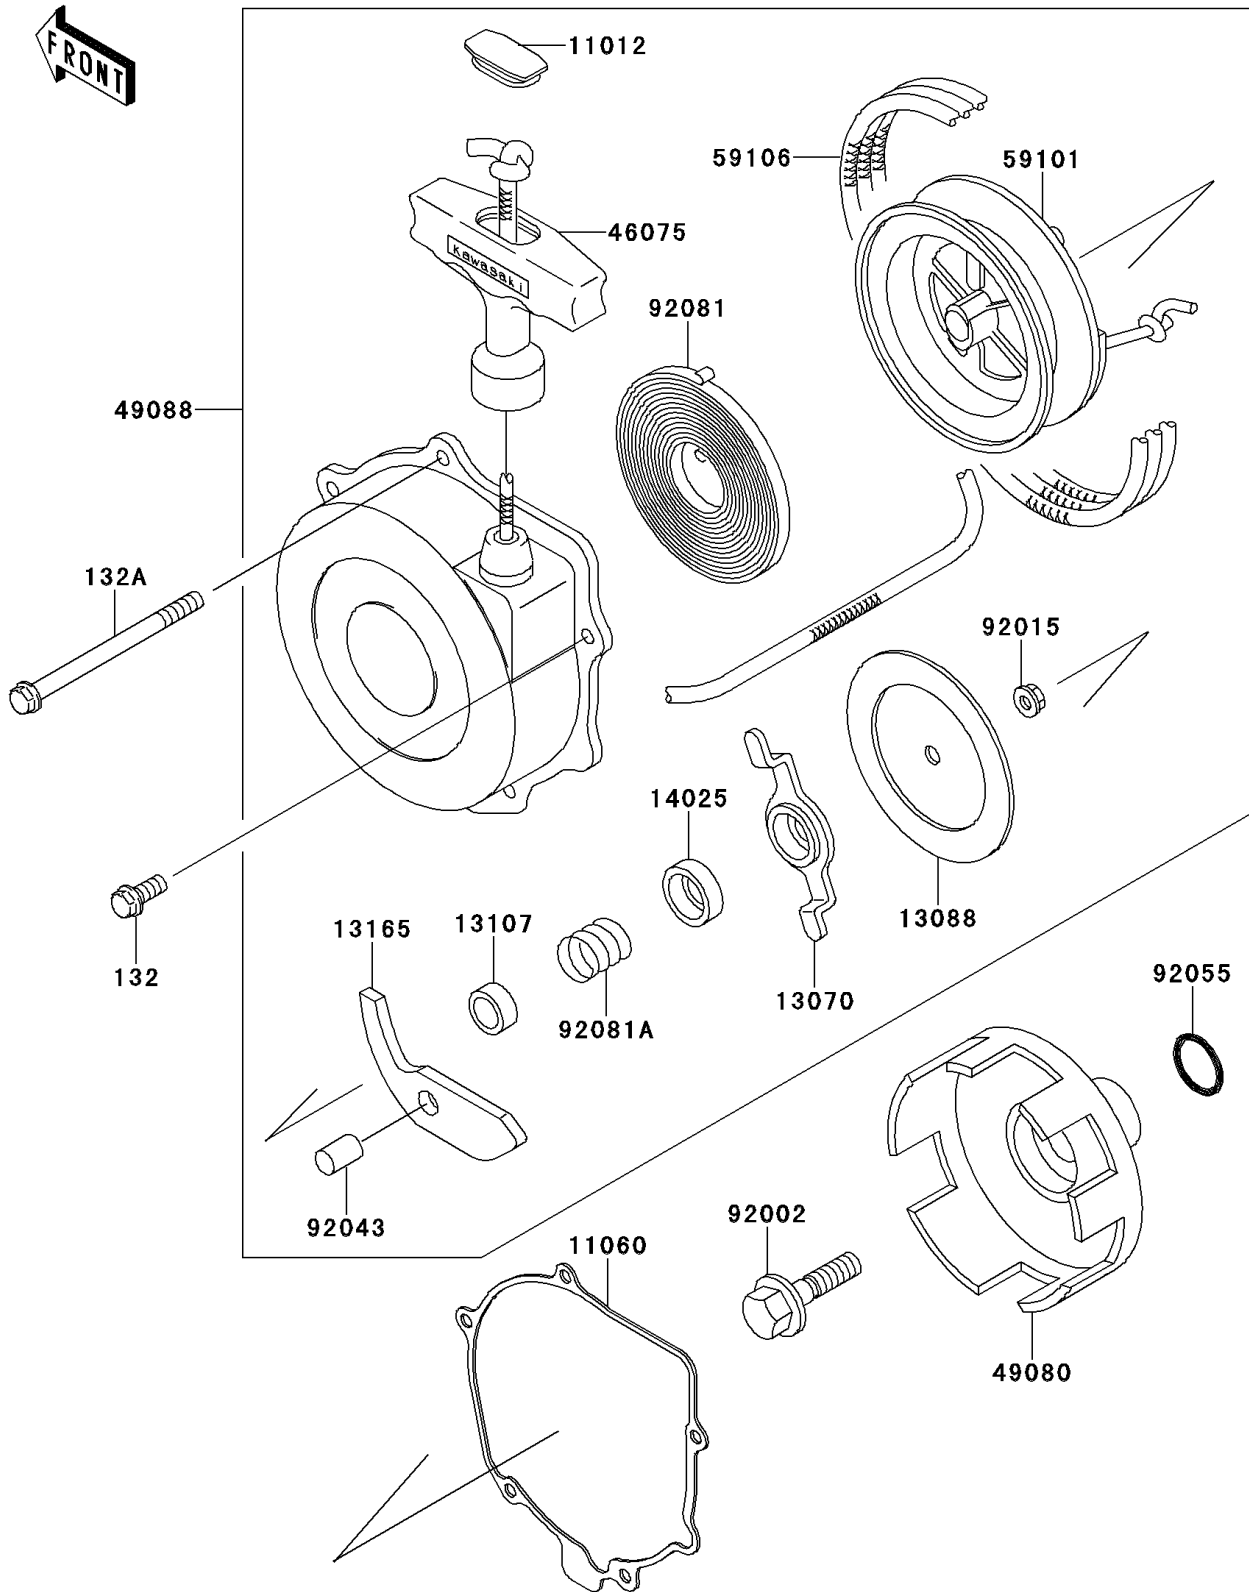

2003 Bayou 250 PARTS DIAGRAM

Recoil Starter

E3040

2003 Bayou 250 PARTS LIST

Recoil Starter

ITEM NAME	PART NUMBER	QUANTITY
BOLT-FLANGED-SMALL (Ref # 132)	132J0614	4
BOLT-FLANGED-SMALL (Ref # 132A)	132J0680	1
CAP,RECOIL GRIP (Ref # 11012)	11012-1420	1
GASKET,RECOIL STARTER (Ref # 11060)	11060-1650	1
GUIDE,RECOIL (Ref # 13070)	13070-1123	1
PLATE-FRICTION,RECOIL (Ref # 13088)	13088-1059	1
SHAFT,RECOIL (Ref # 13107)	13107-1129	1
PAWL,RECOIL (Ref # 13165)	13165-1110	1
COVER,RECOIL (Ref # 14025)	14025-1966	1
GRIP,RECOIL (Ref # 46075)	46075-1073	1
PULLEY-STARTING (Ref # 49080)	49080-1051	1
STARTER-RECOIL (Ref # 49088)	49088-1054	1
REEL (Ref # 59101)	59101-1105	1
ROPE,RECOIL (Ref # 59106)	59106-1102	1
BOLT,FLANGED,10X40 (Ref # 92002)	92002-1296	1
NUT,6MM (Ref # 92015)	92015-1464	1
PIN,RECOIL (Ref # 92043)	92043-1259	1
RING-O,16.8MM (Ref # 92055)	92055-1235	1
SPRING,RECOIL (Ref # 92081)	92081-1772	1
SPRING (Ref # 92081A)	92081-1773	1