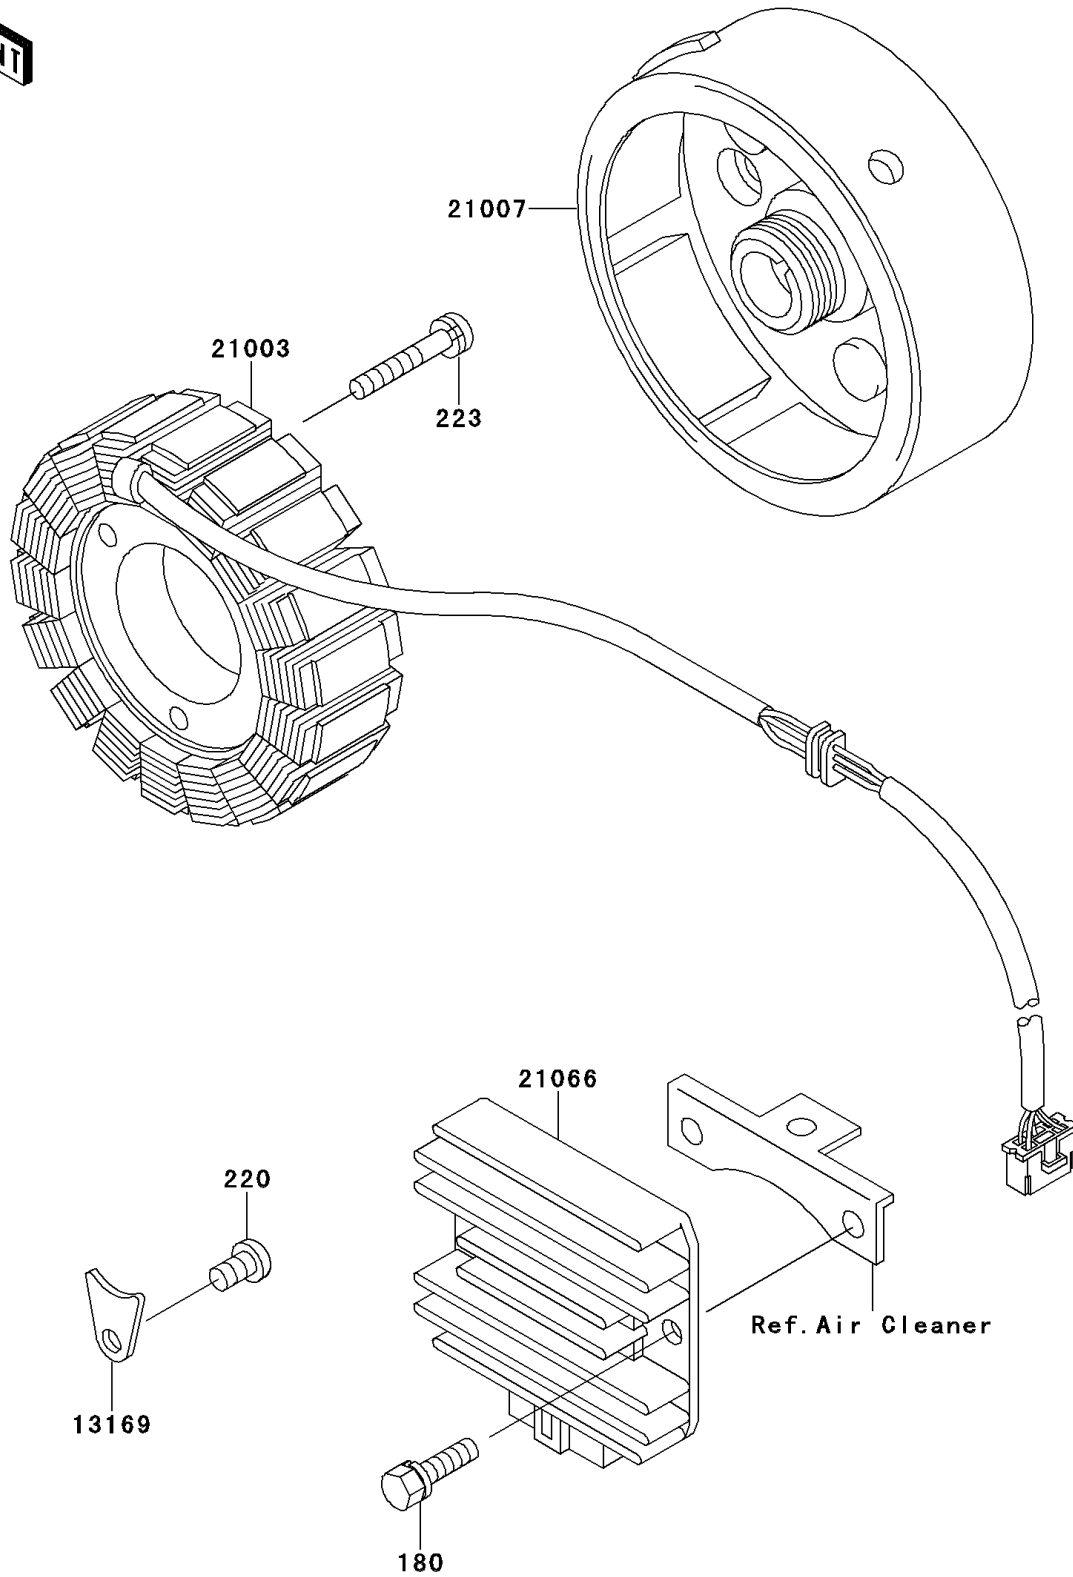

# 2003 Bayou 250 PARTS DIAGRAM

Generator

E1810

## 2003 Bayou 250 PARTS LIST

### Generator

ITEM NAME	PART NUMBER	QUANTITY
BOLT-UPSET-WS (Ref # 180)	180B0622	2
SCREW-PAN-CROS,6X10 (Ref # 220)	220B0610	1
SCREW-PAN-WS-CROS (Ref # 223)	223B0530	3
PLATE,HARNESS (Ref # 13169)	13169-1788	1
STATOR (Ref # 21003)	21003-1287	1
ROTOR,GENERATOR (Ref # 21007)	21007-1286	1
REGULATOR-VOLTAGE (Ref # 21066)	21066-1038	1