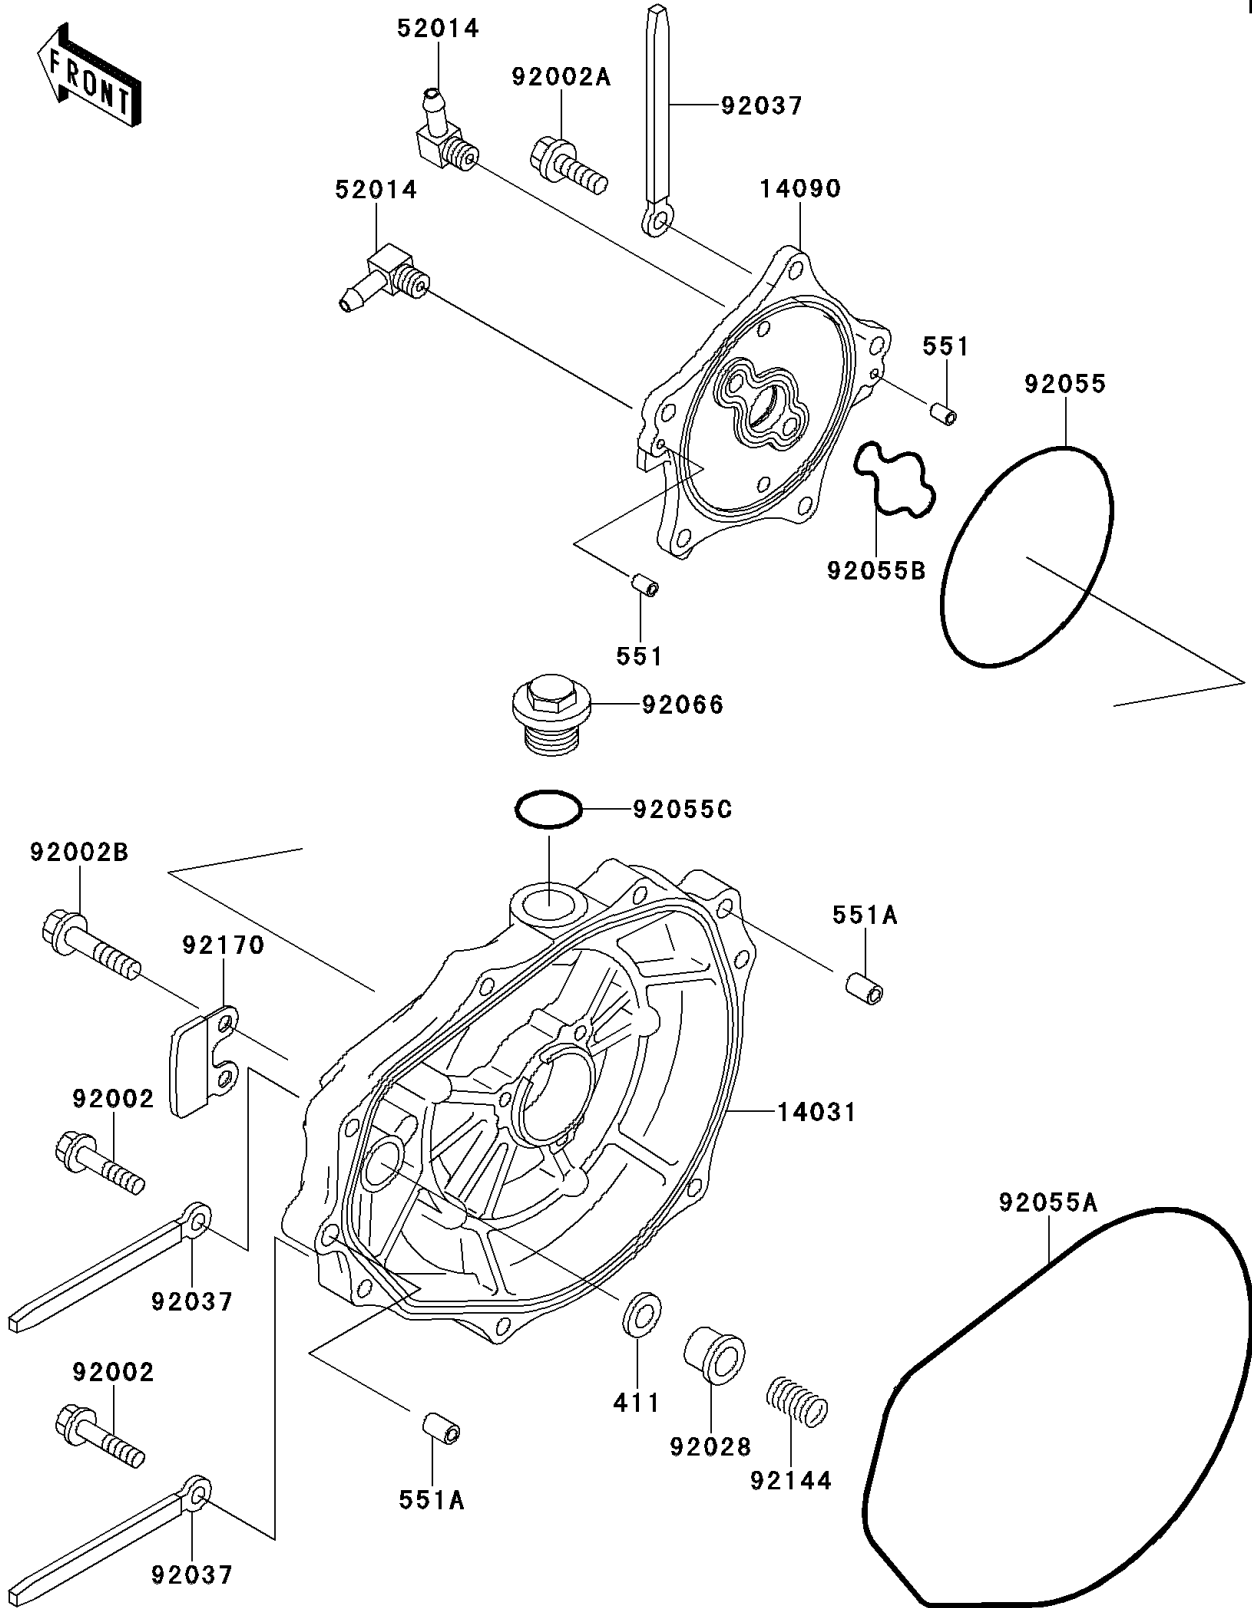

# 2000 900 STX PARTS DIAGRAM

Engine Cover(s)

E1431

## 2000 900 STX PARTS LIST

### Engine Cover(s)

ITEM NAME	PART NUMBER	QUANTITY
WASHER-PLAIN,5MM (Ref # 411)	411S0500	1
PIN-DOWEL (Ref # 551)	551R0408	2
PIN-DOWEL (Ref # 551A)	551R0812	2
COVER-GENERATOR (Ref # 14031)	14031-3725	1
COVER (Ref # 14090)	14090-3773	1
ELBOW (Ref # 52014)	52014-3709	2
BOLT,6X30 (Ref # 92002)	92002-3726	7
BOLT,6X20 (Ref # 92002A)	92002-3755	5
BOLT,6X12 (Ref # 92002B)	92002-3763	2
BUSHING (Ref # 92028)	92028-3718	1
CLAMP,L=100 (Ref # 92037)	92037-3736	3
RING-O,BREATHER BODY (Ref # 92055)	92055-1284	1
RING-O,GENERATOR COVER (Ref # 92055A)	92055-3712	1
RING-O (Ref # 92055B)	92055-3739	1
RING-O (Ref # 92055C)	92055-515	1
PLUG (Ref # 92066)	92066-3739	1
SPRING (Ref # 92144)	92144-3728	1
CLAMP (Ref # 92170)	92170-3746	1