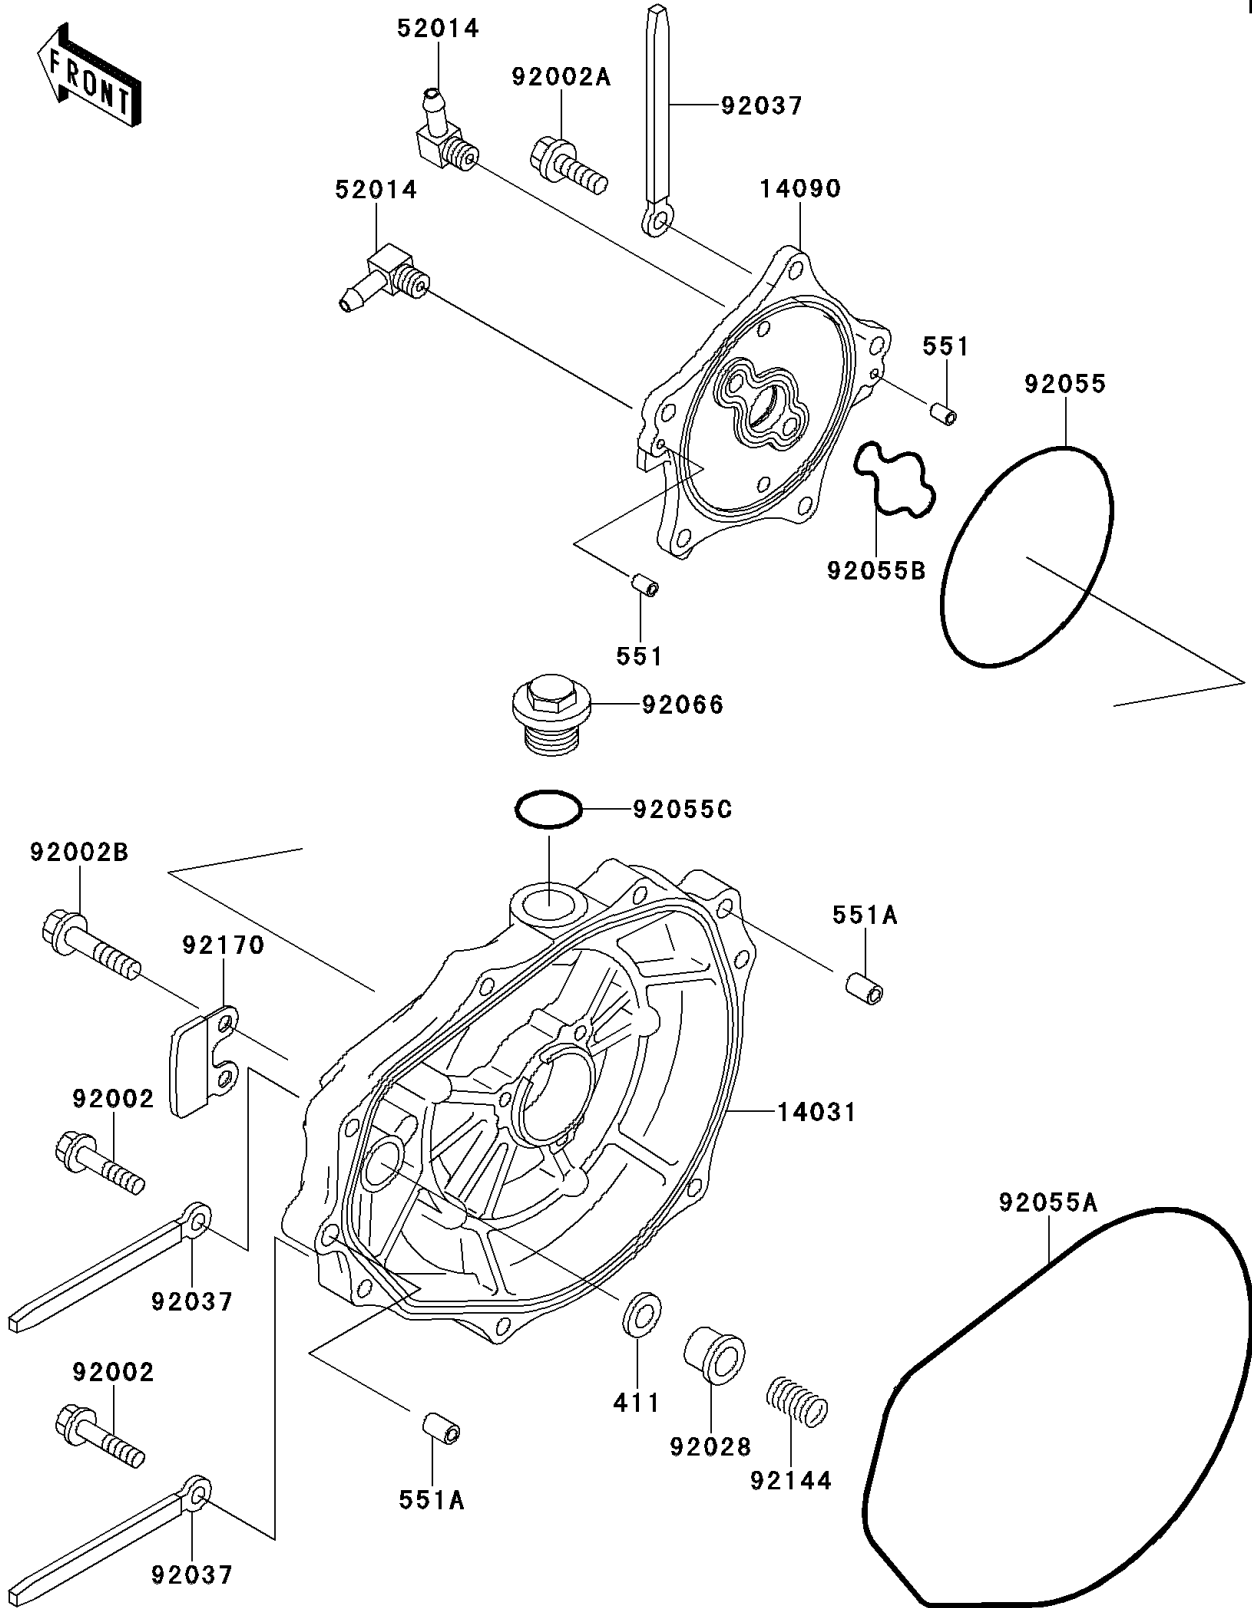

2000 900 STX PARTS DIAGRAM

Engine Cover(s)

E1431

2000 900 STX PARTS LIST

Engine Cover(s)

ITEM NAME	PART NUMBER	QUANTITY
WASHER-PLAIN,5MM (Ref # 411)	411S0500	1
PIN-DOWEL (Ref # 551)	551R0408	2
PIN-DOWEL (Ref # 551A)	551R0812	2
COVER-GENERATOR (Ref # 14031)	14031-3725	1
COVER (Ref # 14090)	14090-3773	1
ELBOW (Ref # 52014)	52014-3709	2
BOLT,6X30 (Ref # 92002)	92002-3726	7
BOLT,6X20 (Ref # 92002A)	92002-3755	5
BOLT,6X12 (Ref # 92002B)	92002-3763	2
BUSHING (Ref # 92028)	92028-3718	1
CLAMP,L=100 (Ref # 92037)	92037-3736	3
RING-O,BREATHER BODY (Ref # 92055)	92055-1284	1
RING-O,GENERATOR COVER (Ref # 92055A)	92055-3712	1
RING-O (Ref # 92055B)	92055-3739	1
RING-O (Ref # 92055C)	92055-515	1
PLUG (Ref # 92066)	92066-3739	1
SPRING (Ref # 92144)	92144-3728	1
CLAMP (Ref # 92170)	92170-3746	1