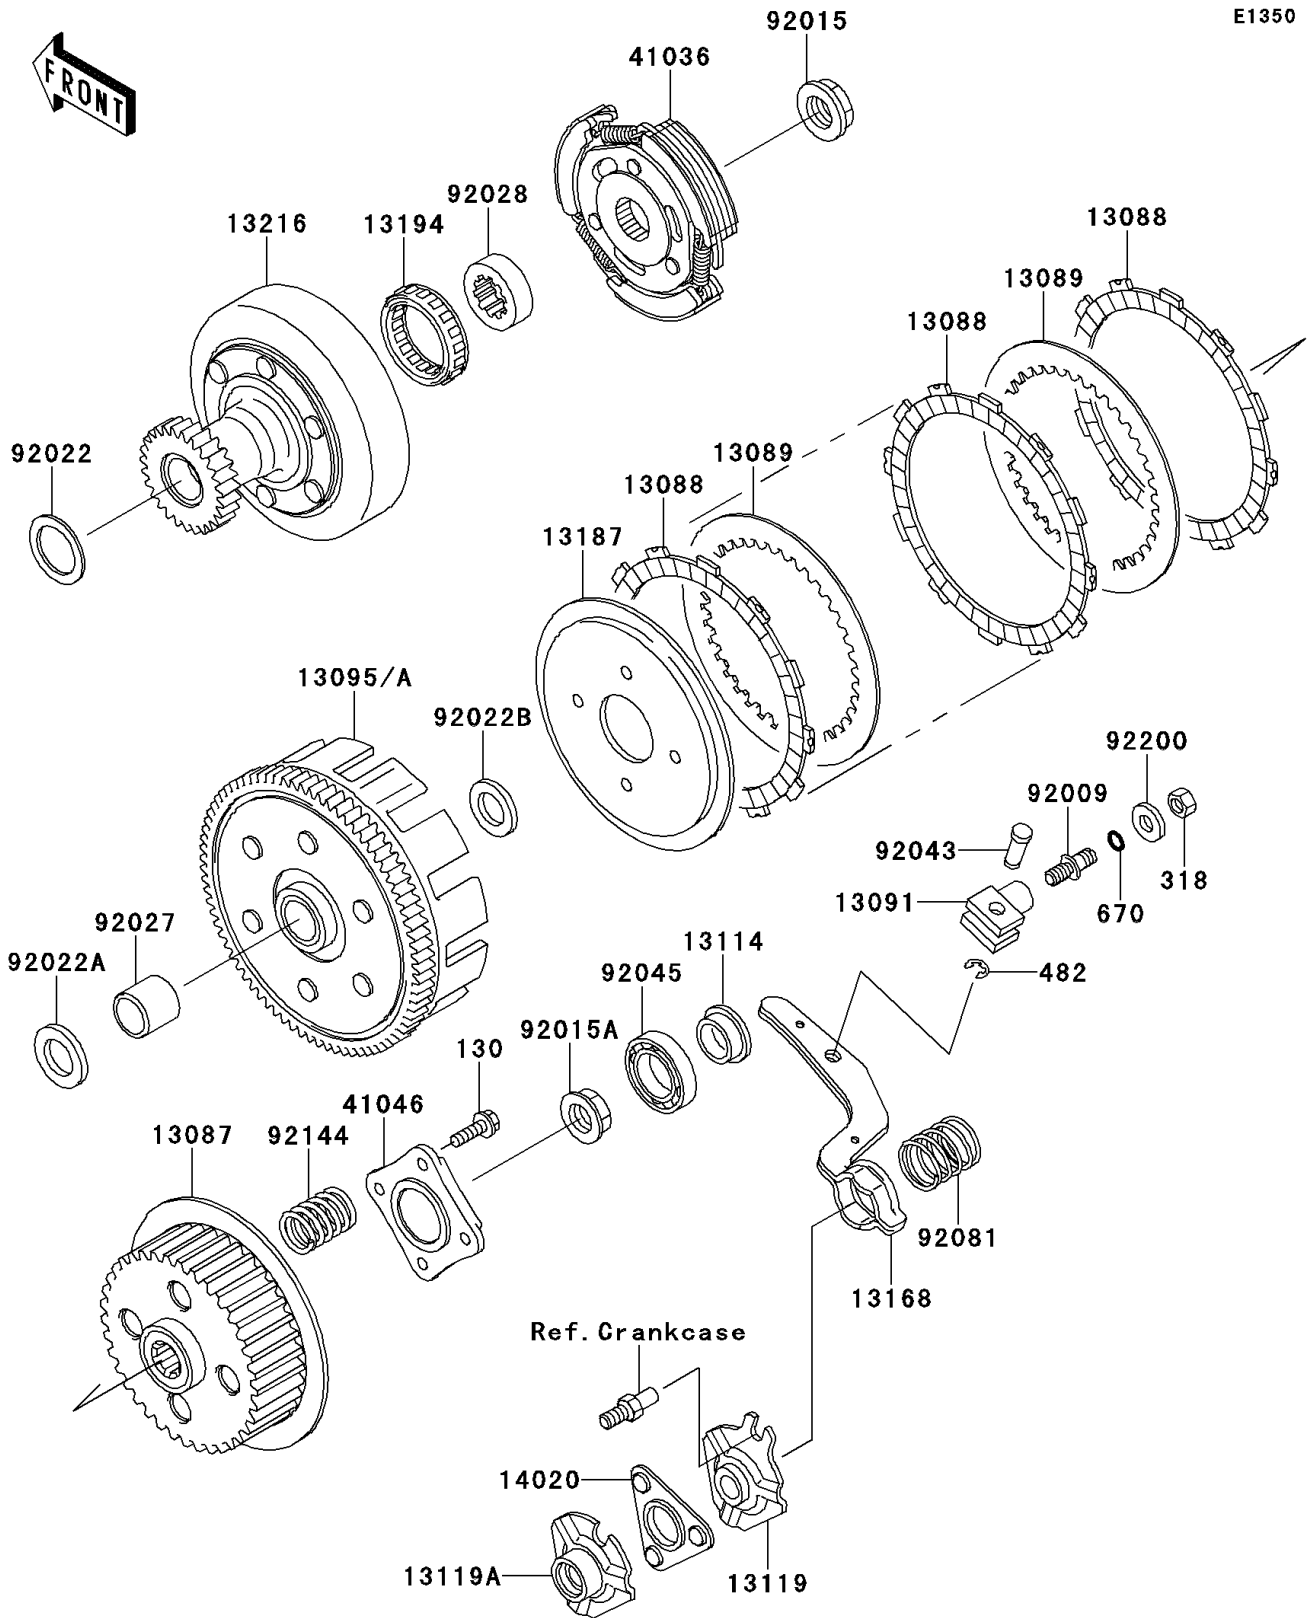

# 2003 Bayou 250 PARTS DIAGRAM

Clutch

E1350

## 2003 Bayou 250 PARTS LIST

### Clutch

ITEM NAME	PART NUMBER	QUANTITY
BOLT-FLANGED,6X20 (Ref # 130)	130P0620	4
NUT-HEX-SMALL,8MM (Ref # 318)	318B0800	1
CIRCLIP-TYPE-E,6MM (Ref # 482)	482J6000	1
O RING,8MM (Ref # 670)	670B1508	1
HUB-CLUTCH (Ref # 13087)	13087-1089	1
PLATE-FRICTION (Ref # 13088)	13088-1068	5
PLATE-CLUTCH (Ref # 13089)	13089-1076	4
HOLDER,CLUTCH RELEASE (Ref # 13091)	13091-1341	1
HOUSING-COMP-CLUTCH (Ref # 13095A)	13095-1398	1
PUSHER-CLUTCH (Ref # 13114)	13114-1057	1
CAM-RELEASE (Ref # 13119)	13119-1074	1
CAM-RELEASE (Ref # 13119A)	13119-1077	1
LEVER (Ref # 13168)	13168-1354	1
PLATE-CLUTCH OPERATING (Ref # 13187)	13187-1061	1
CLUTCH-ONEWAY (Ref # 13194)	13194-1055	1
GEAR-COMP,CLUTCH (Ref # 13216)	13216-1120	1
RETAINER,CLUTCH RELEASE (Ref # 14020)	14020-1093	1
HUB-ASSY,CLUTCH (Ref # 41036)	41036-0003	1
HOUSING-BEARING (Ref # 41046)	41046-1082	1
SCREW,CLUTCH RELEASE (Ref # 92009)	92009-1303	1
NUT,18MM (Ref # 92015)	92015-1512	1
NUT,16MM (Ref # 92015A)	92015-1581	1
WASHER,28.1X34X1.0 (Ref # 92022)	92022-1731	1
WASHER,20.2X36X2 (Ref # 92022A)	92022-1880	1
WASHER,20.2X35X4 (Ref # 92022B)	92022-1881	1
COLLAR,20X25X21 (Ref # 92027)	92027-1798	1
BUSHING,CLUTCH,FR (Ref # 92028)	92028-1370	1
PIN,CLUTCH RELEASE (Ref # 92043)	92043-1230	1
BEARING-BALL (Ref # 92045)	92045-1202	1

### Clutch

ITEM NAME	PART NUMBER	QUANTITY
SPRING (Ref # 92081)	92081-1681	1
SPRING,CLUTCH (Ref # 92144)	92144-1160	4
WASHER,8.5X18X2.3 (Ref # 92200)	92200-1213	1